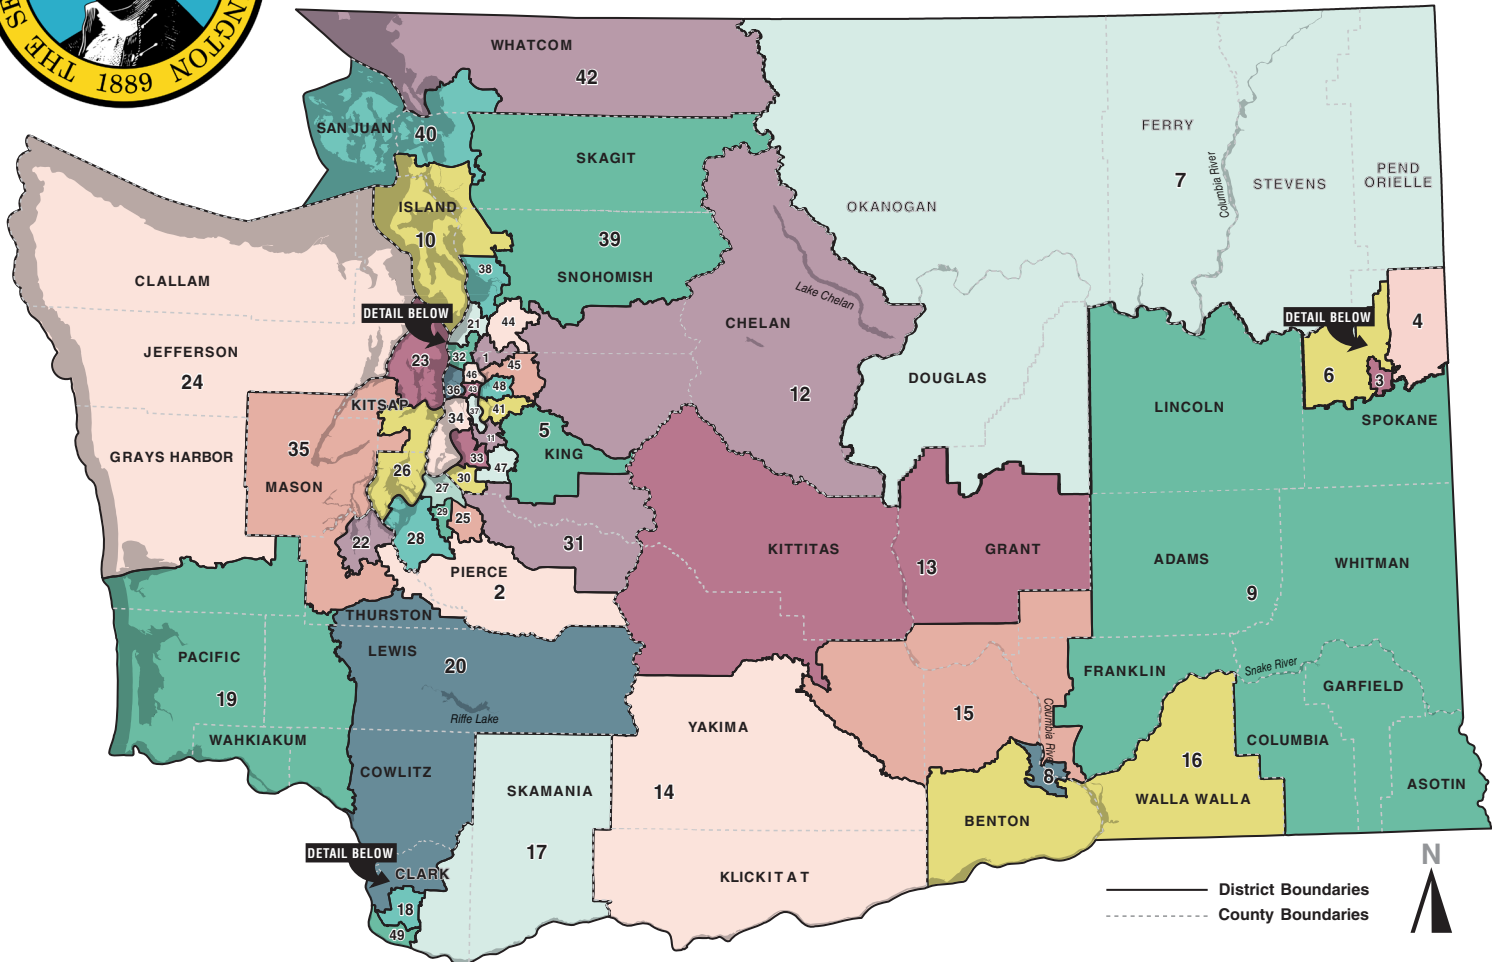

2023 STATEWIDE LEGISLATIVE DISTRICT MAP WITH LEGISLATIVE MEMBERS

If you are a person with a disability and need a special accommodation, please contact the House at (360) 786-7271, or the Senate at (360) 786-7189. TTY 1-800-833-6388. For further legislative information, call the Legislative Hotline at 1-800-562-6000, or check the internet at www.leg.wa.gov.