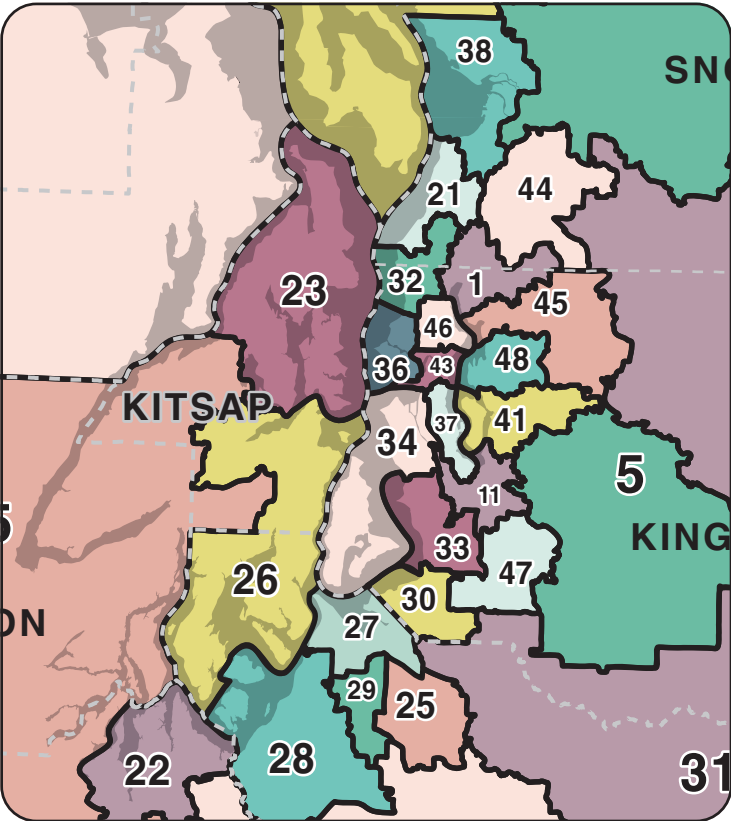

2023 STATEWIDE LEGISLATIVE DISTRICT MAP WITH LEGISLATIVE MEMBERS

If you are a person with a disability and need a special accommodation, please contact the House at (360) 786-7271, or the Senate at (360) 786-7189. TTY 1-800-833-6388. For further legislative information, call the Legislative Hotline at 1-800-562-6000, or check the internet at www.leg.wa.gov.