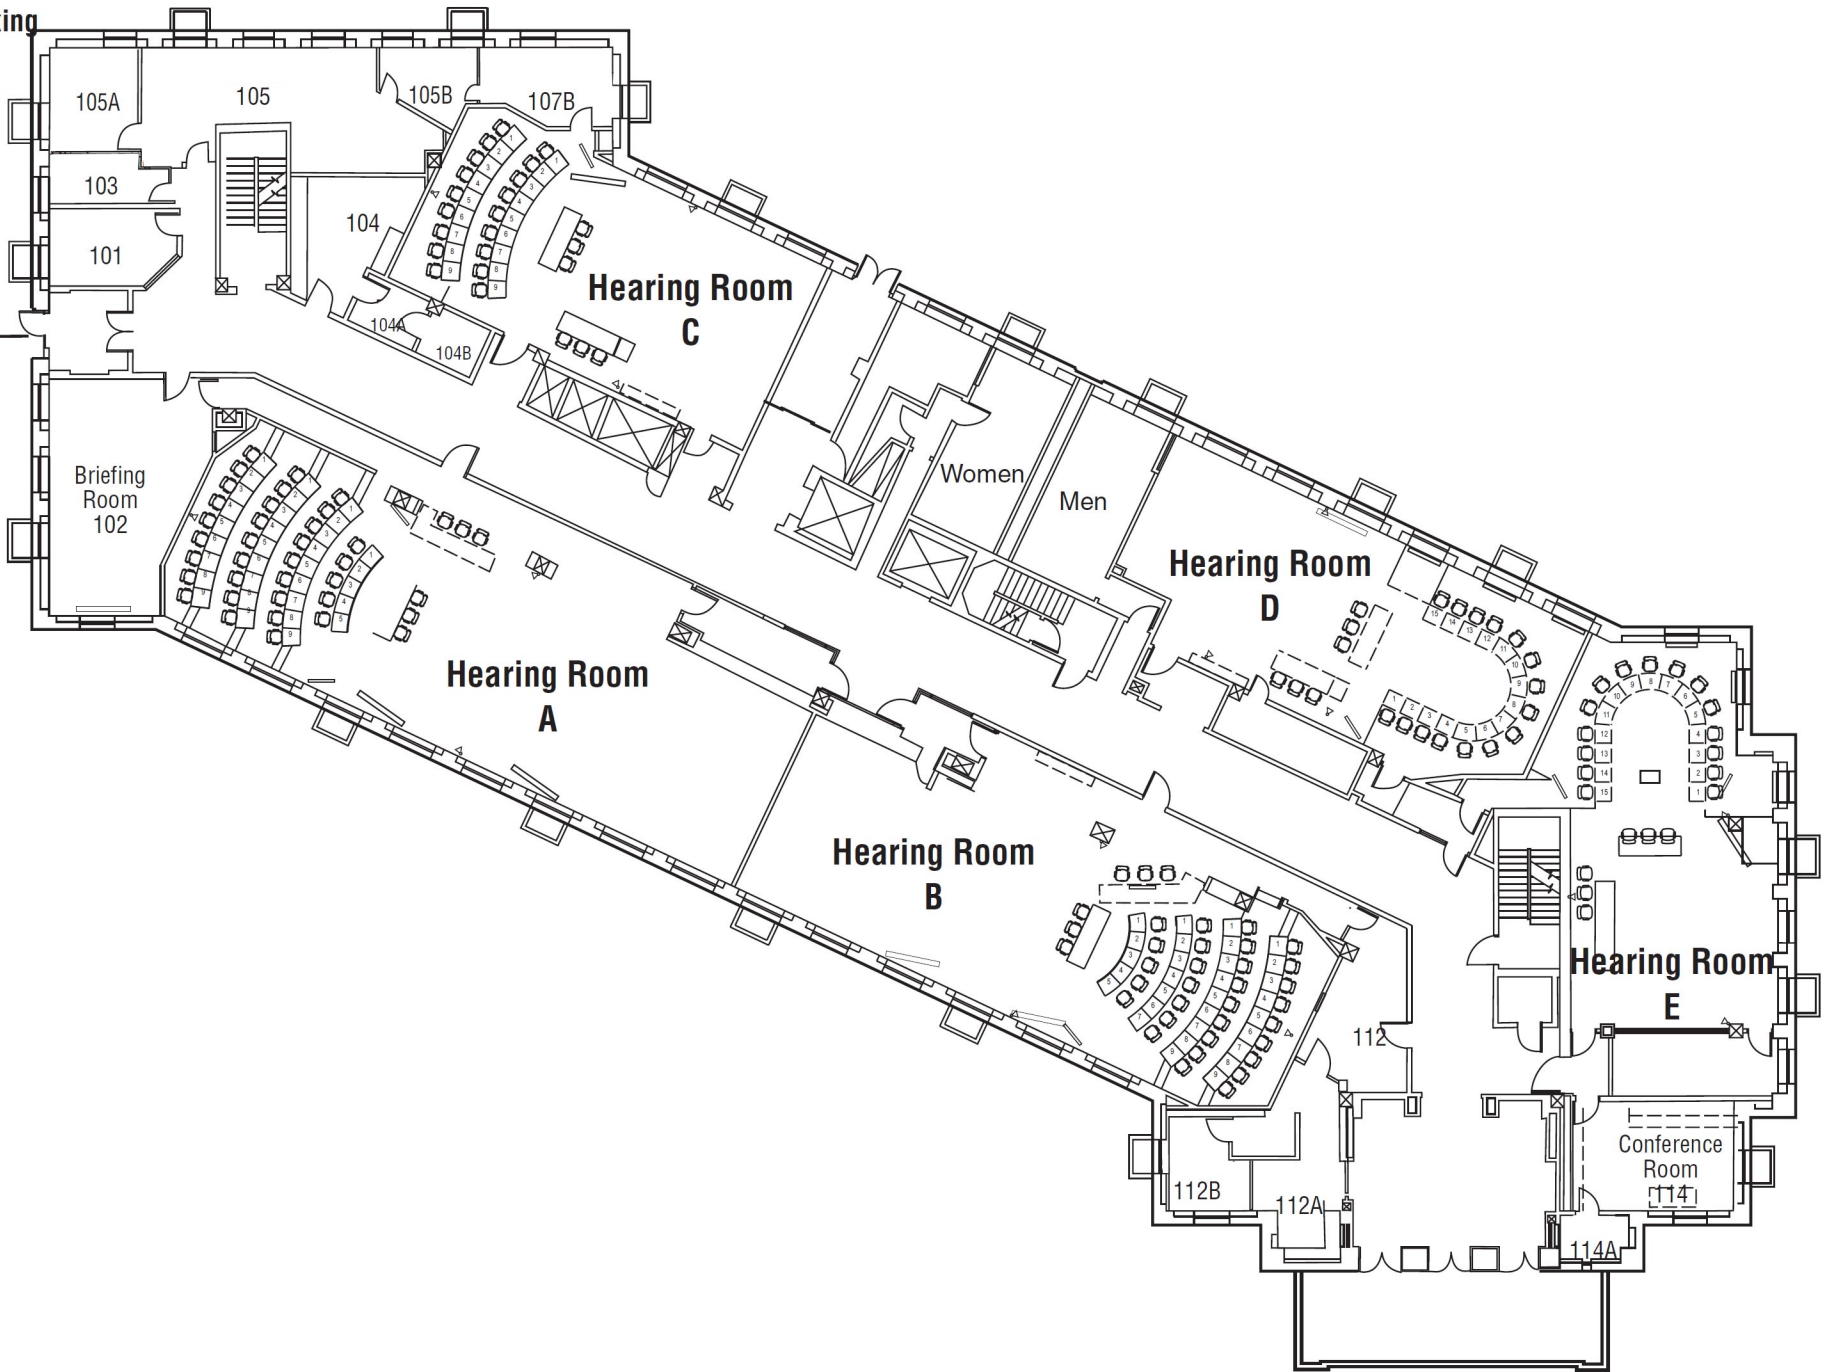

Emergency Parking

East Sundial
Entrance

First Floor
John L. O'Brien Building
504 15th Avenue SW - Olympia WA 98504

Revised 1/11