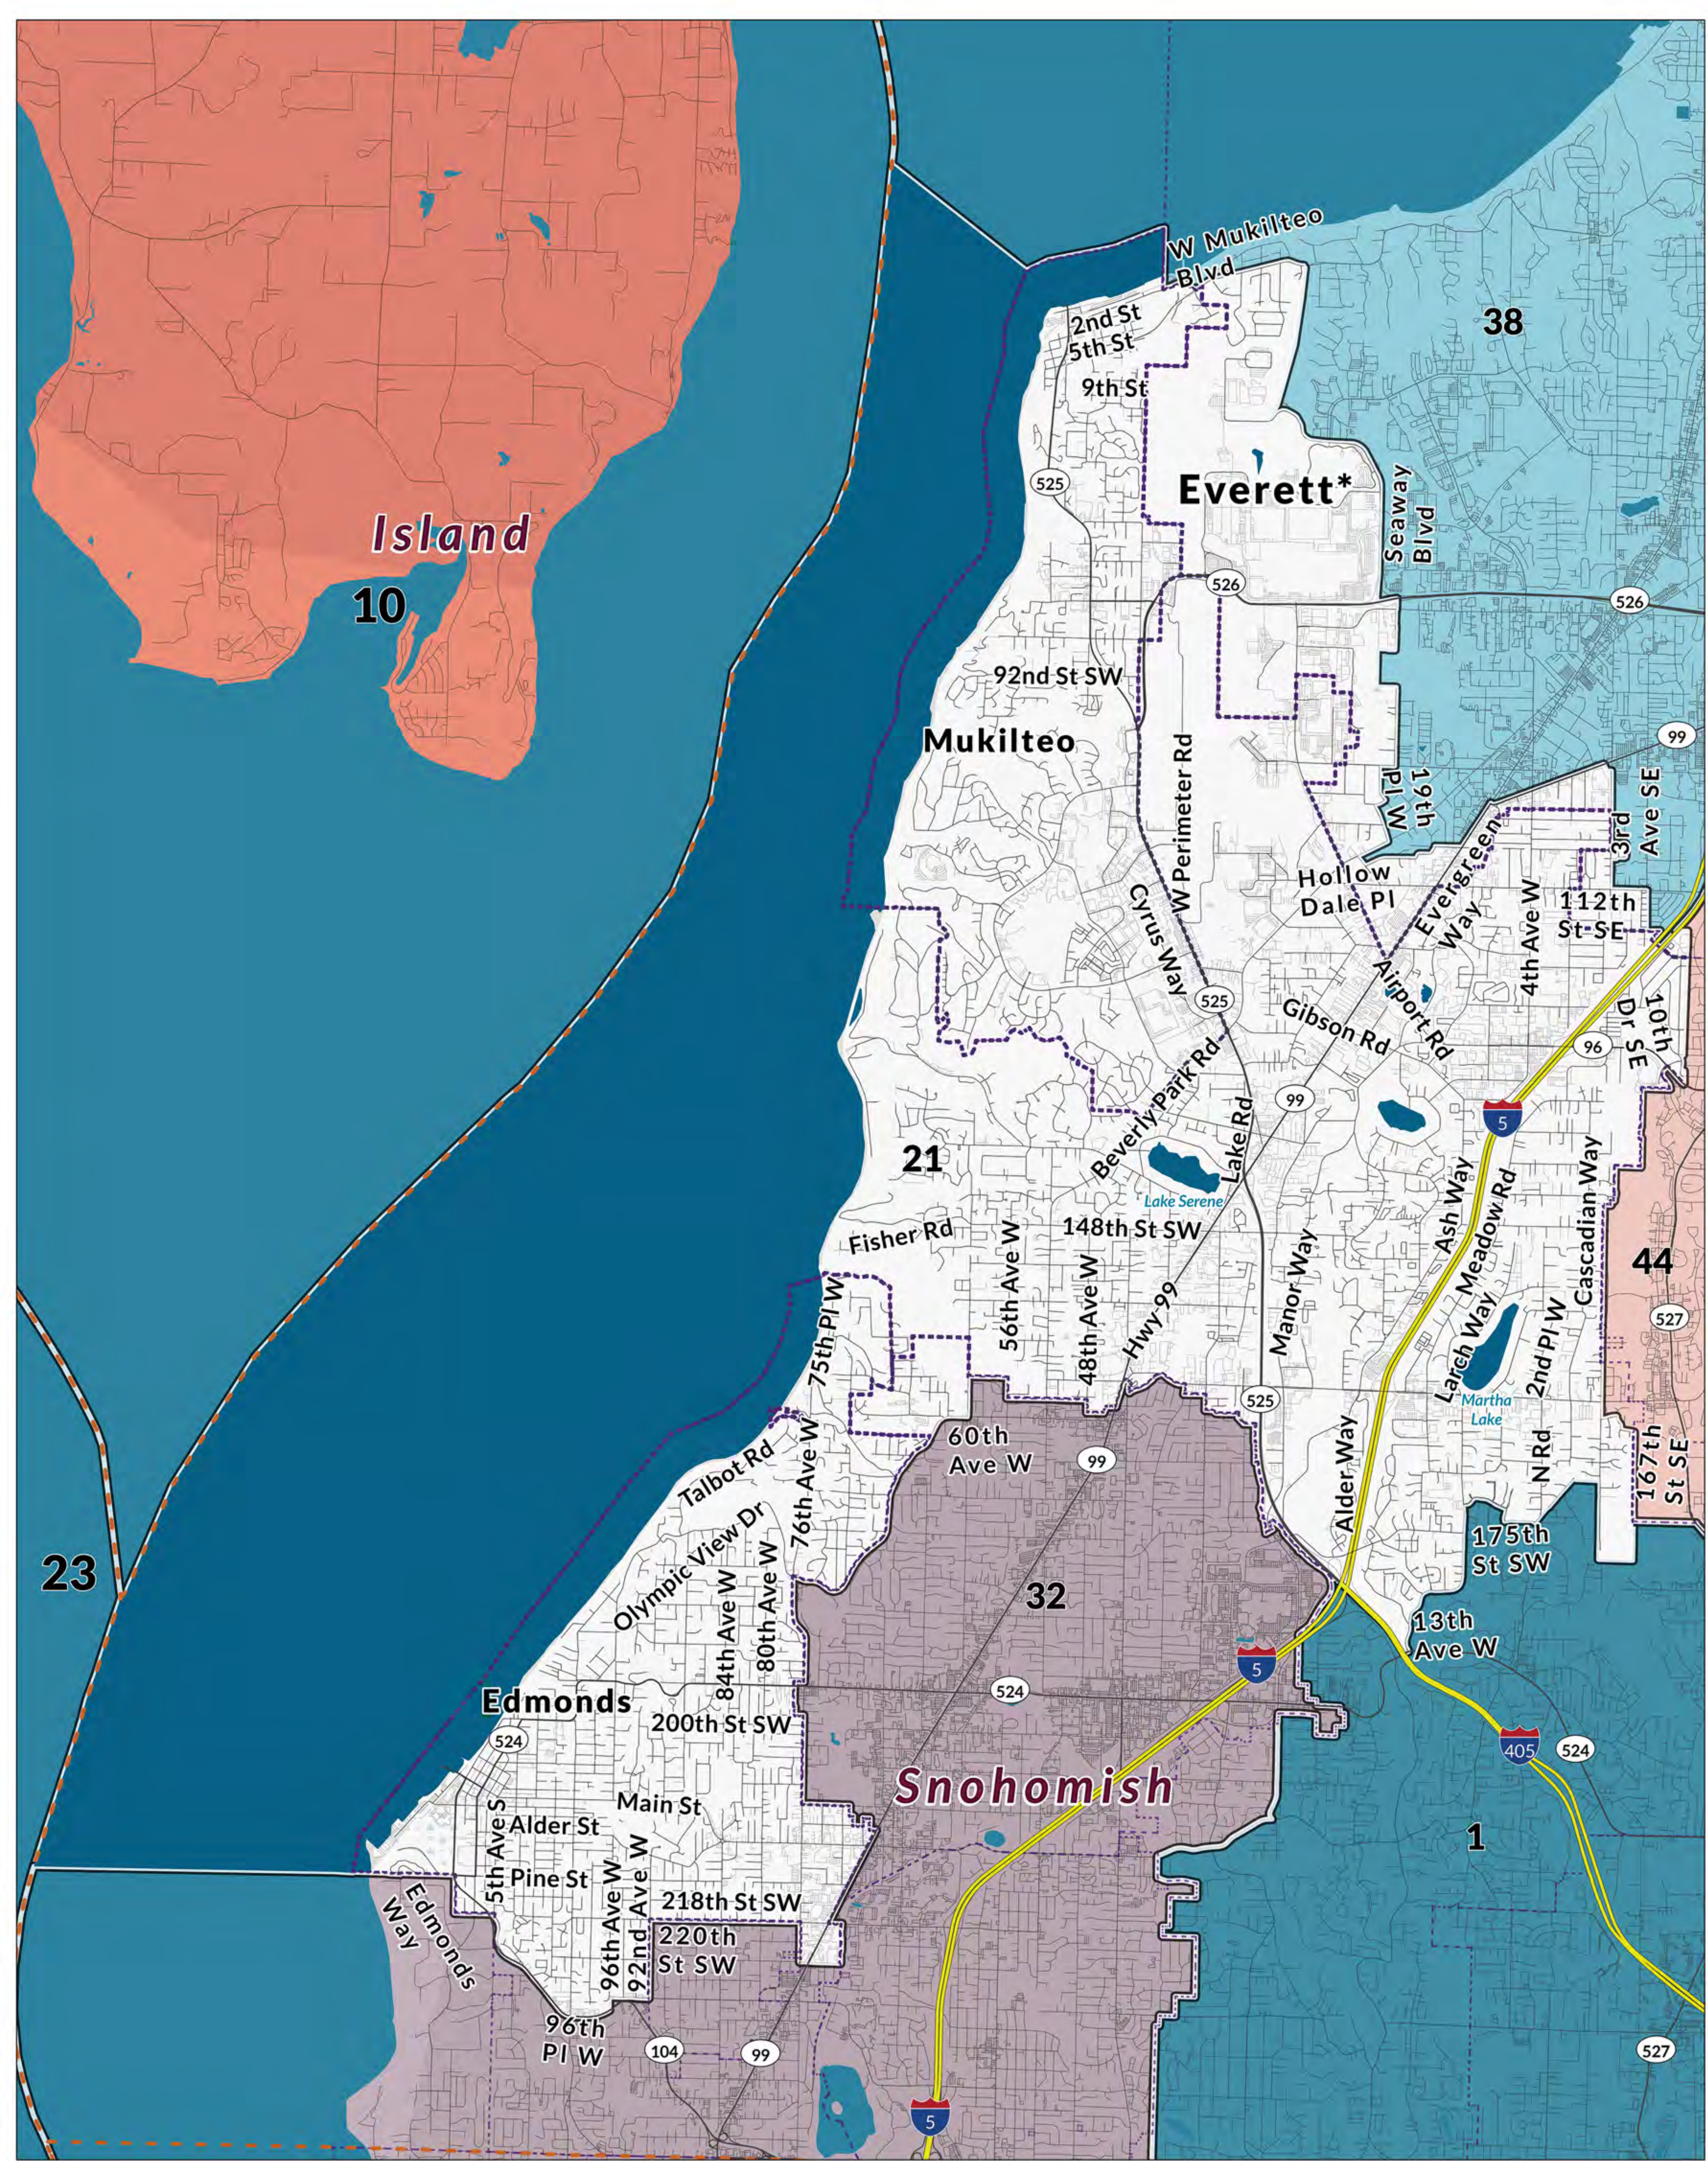

Legislative District 21

Legend

- Counties
- Tribal Lands
- Roads
- Interstate
- State Route and US Highway
- Cities
- 2022 Legislative Districts

Washington State
Redistricting Commission

Spatial Reference
PCS: NAD 1983 HARN StatePlane Washington South FIPS 4602 Feet
GCS: GCS North American 1983 HARN
Datum: North American 1983 HARN
Projection: Lambert Conformal Conic