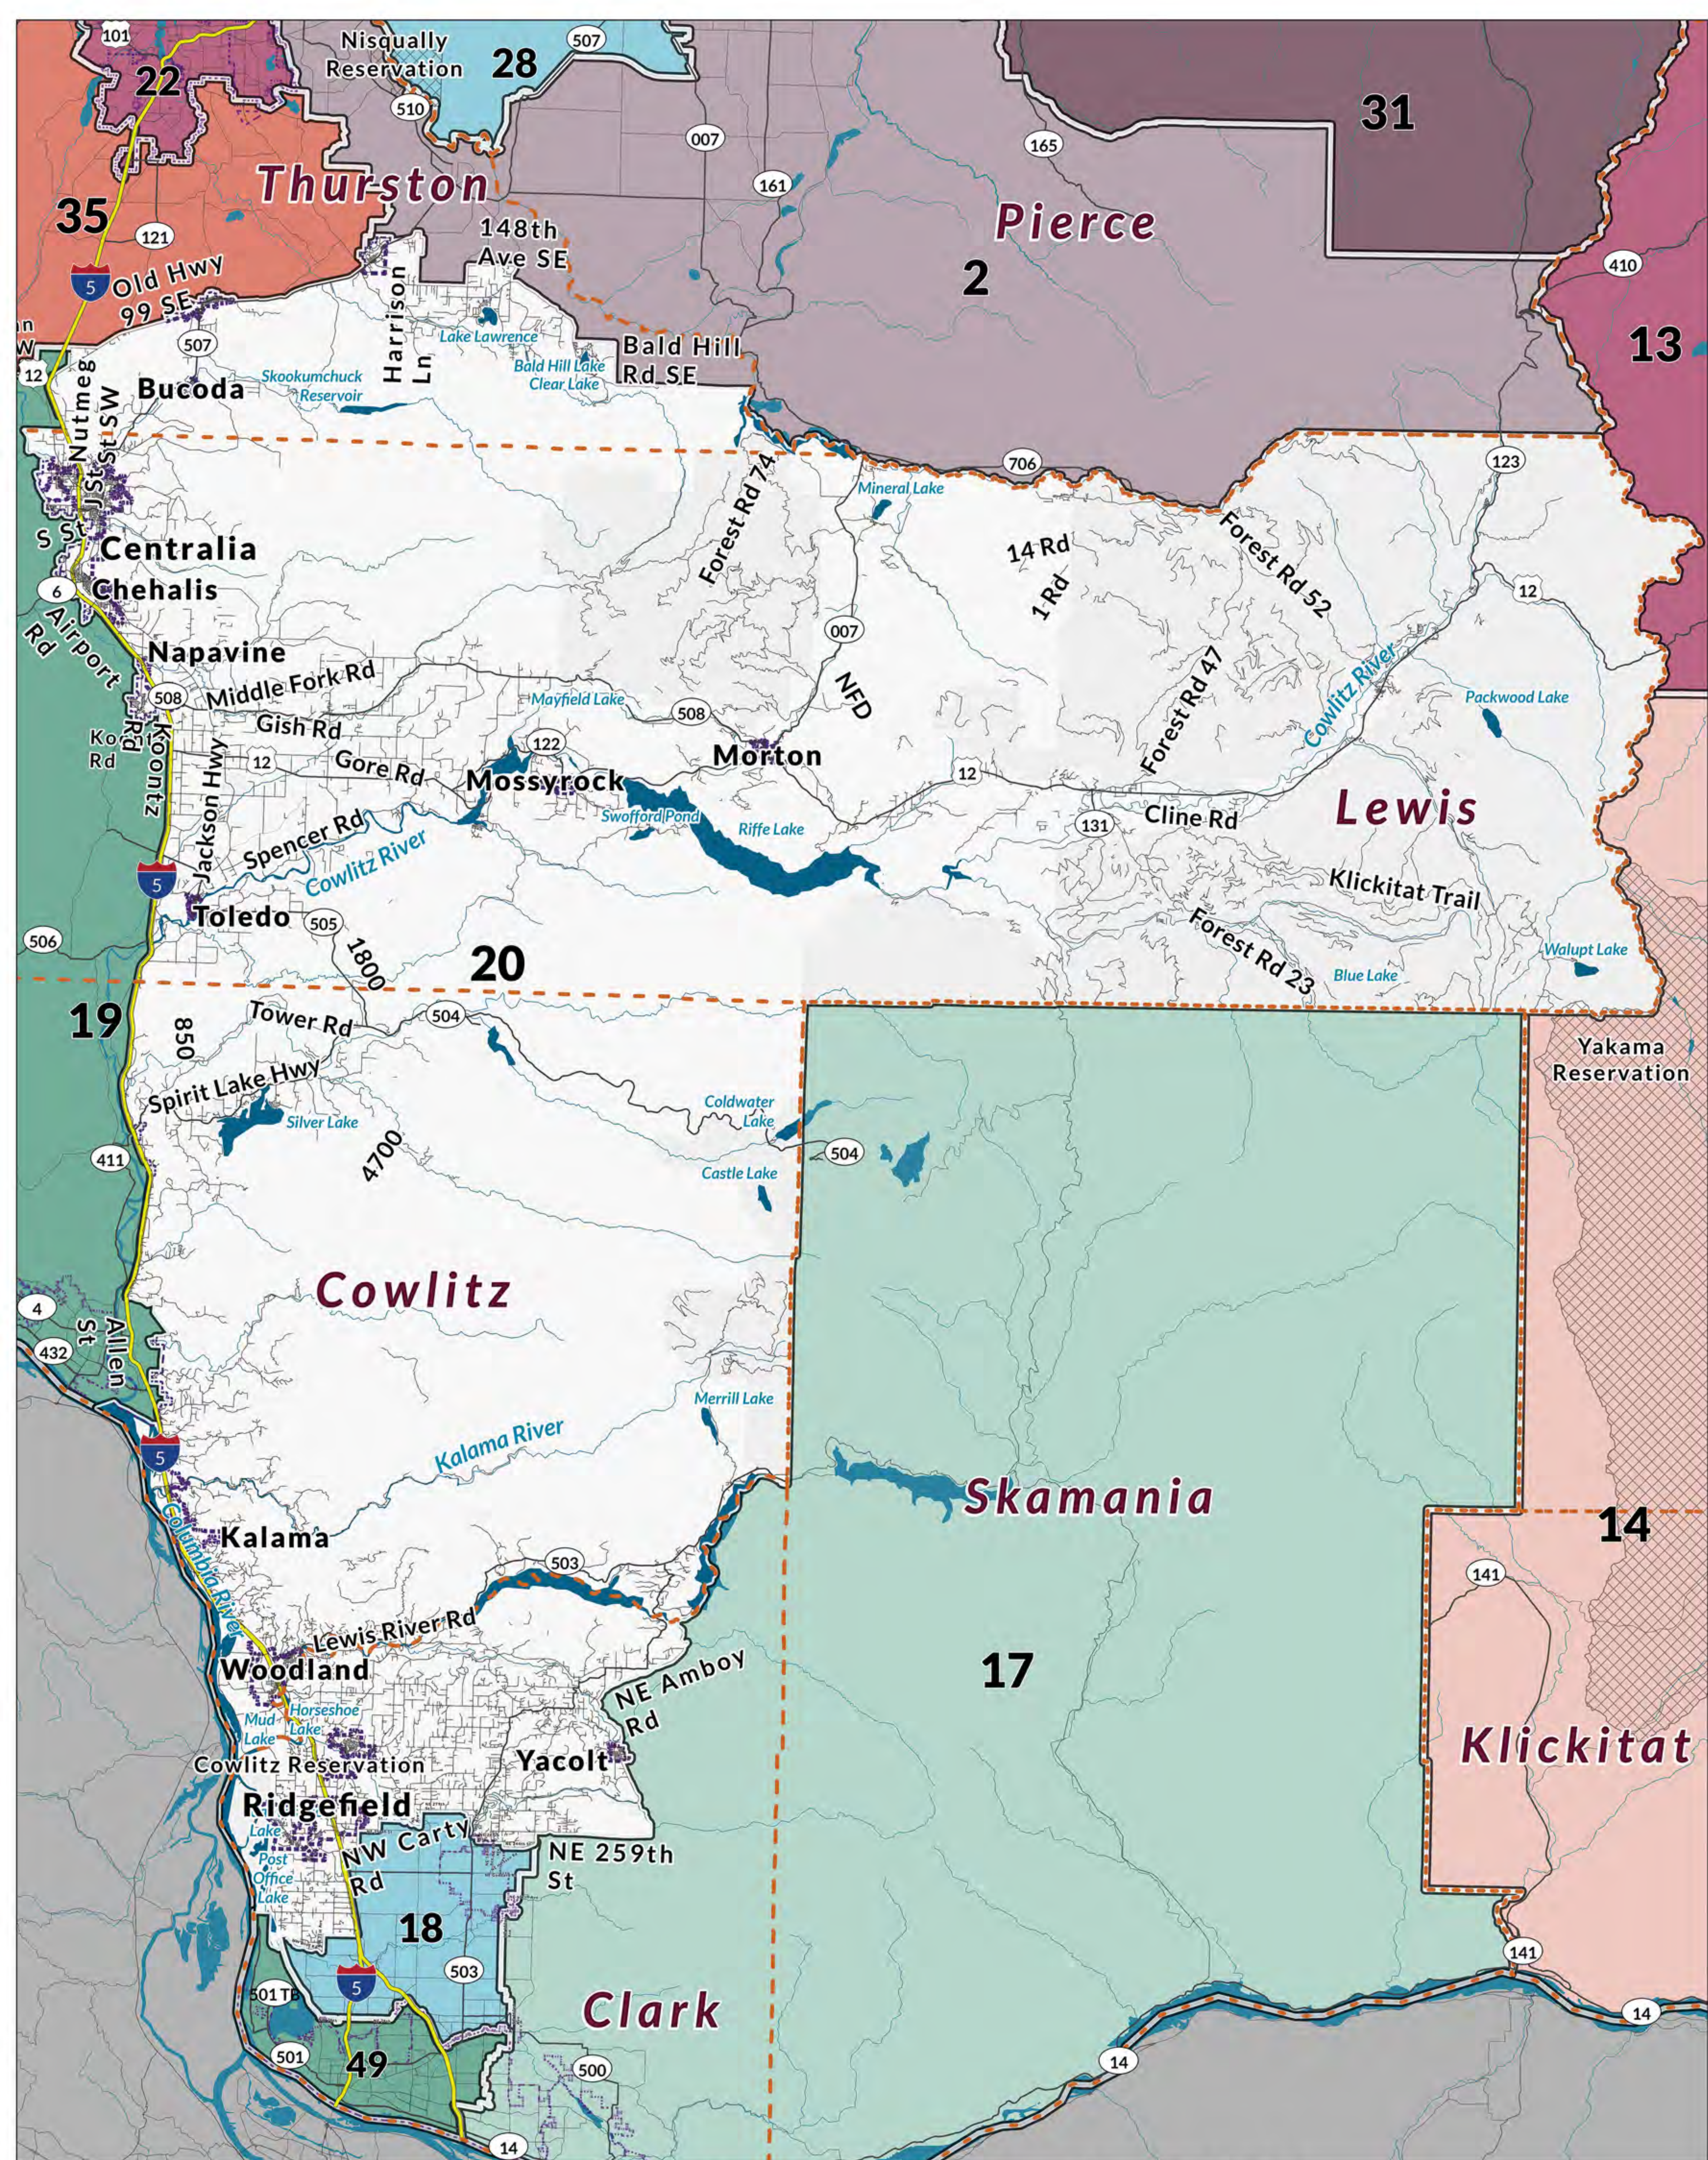

Legislative District 20

- Legend**
- Counties
 - Tribal Lands
 - Roads
 - Interstate
 - State Route and US Highway
 - Cities
 - 2022 Legislative Districts

Washington State
Redistricting Commission

Spatial Reference