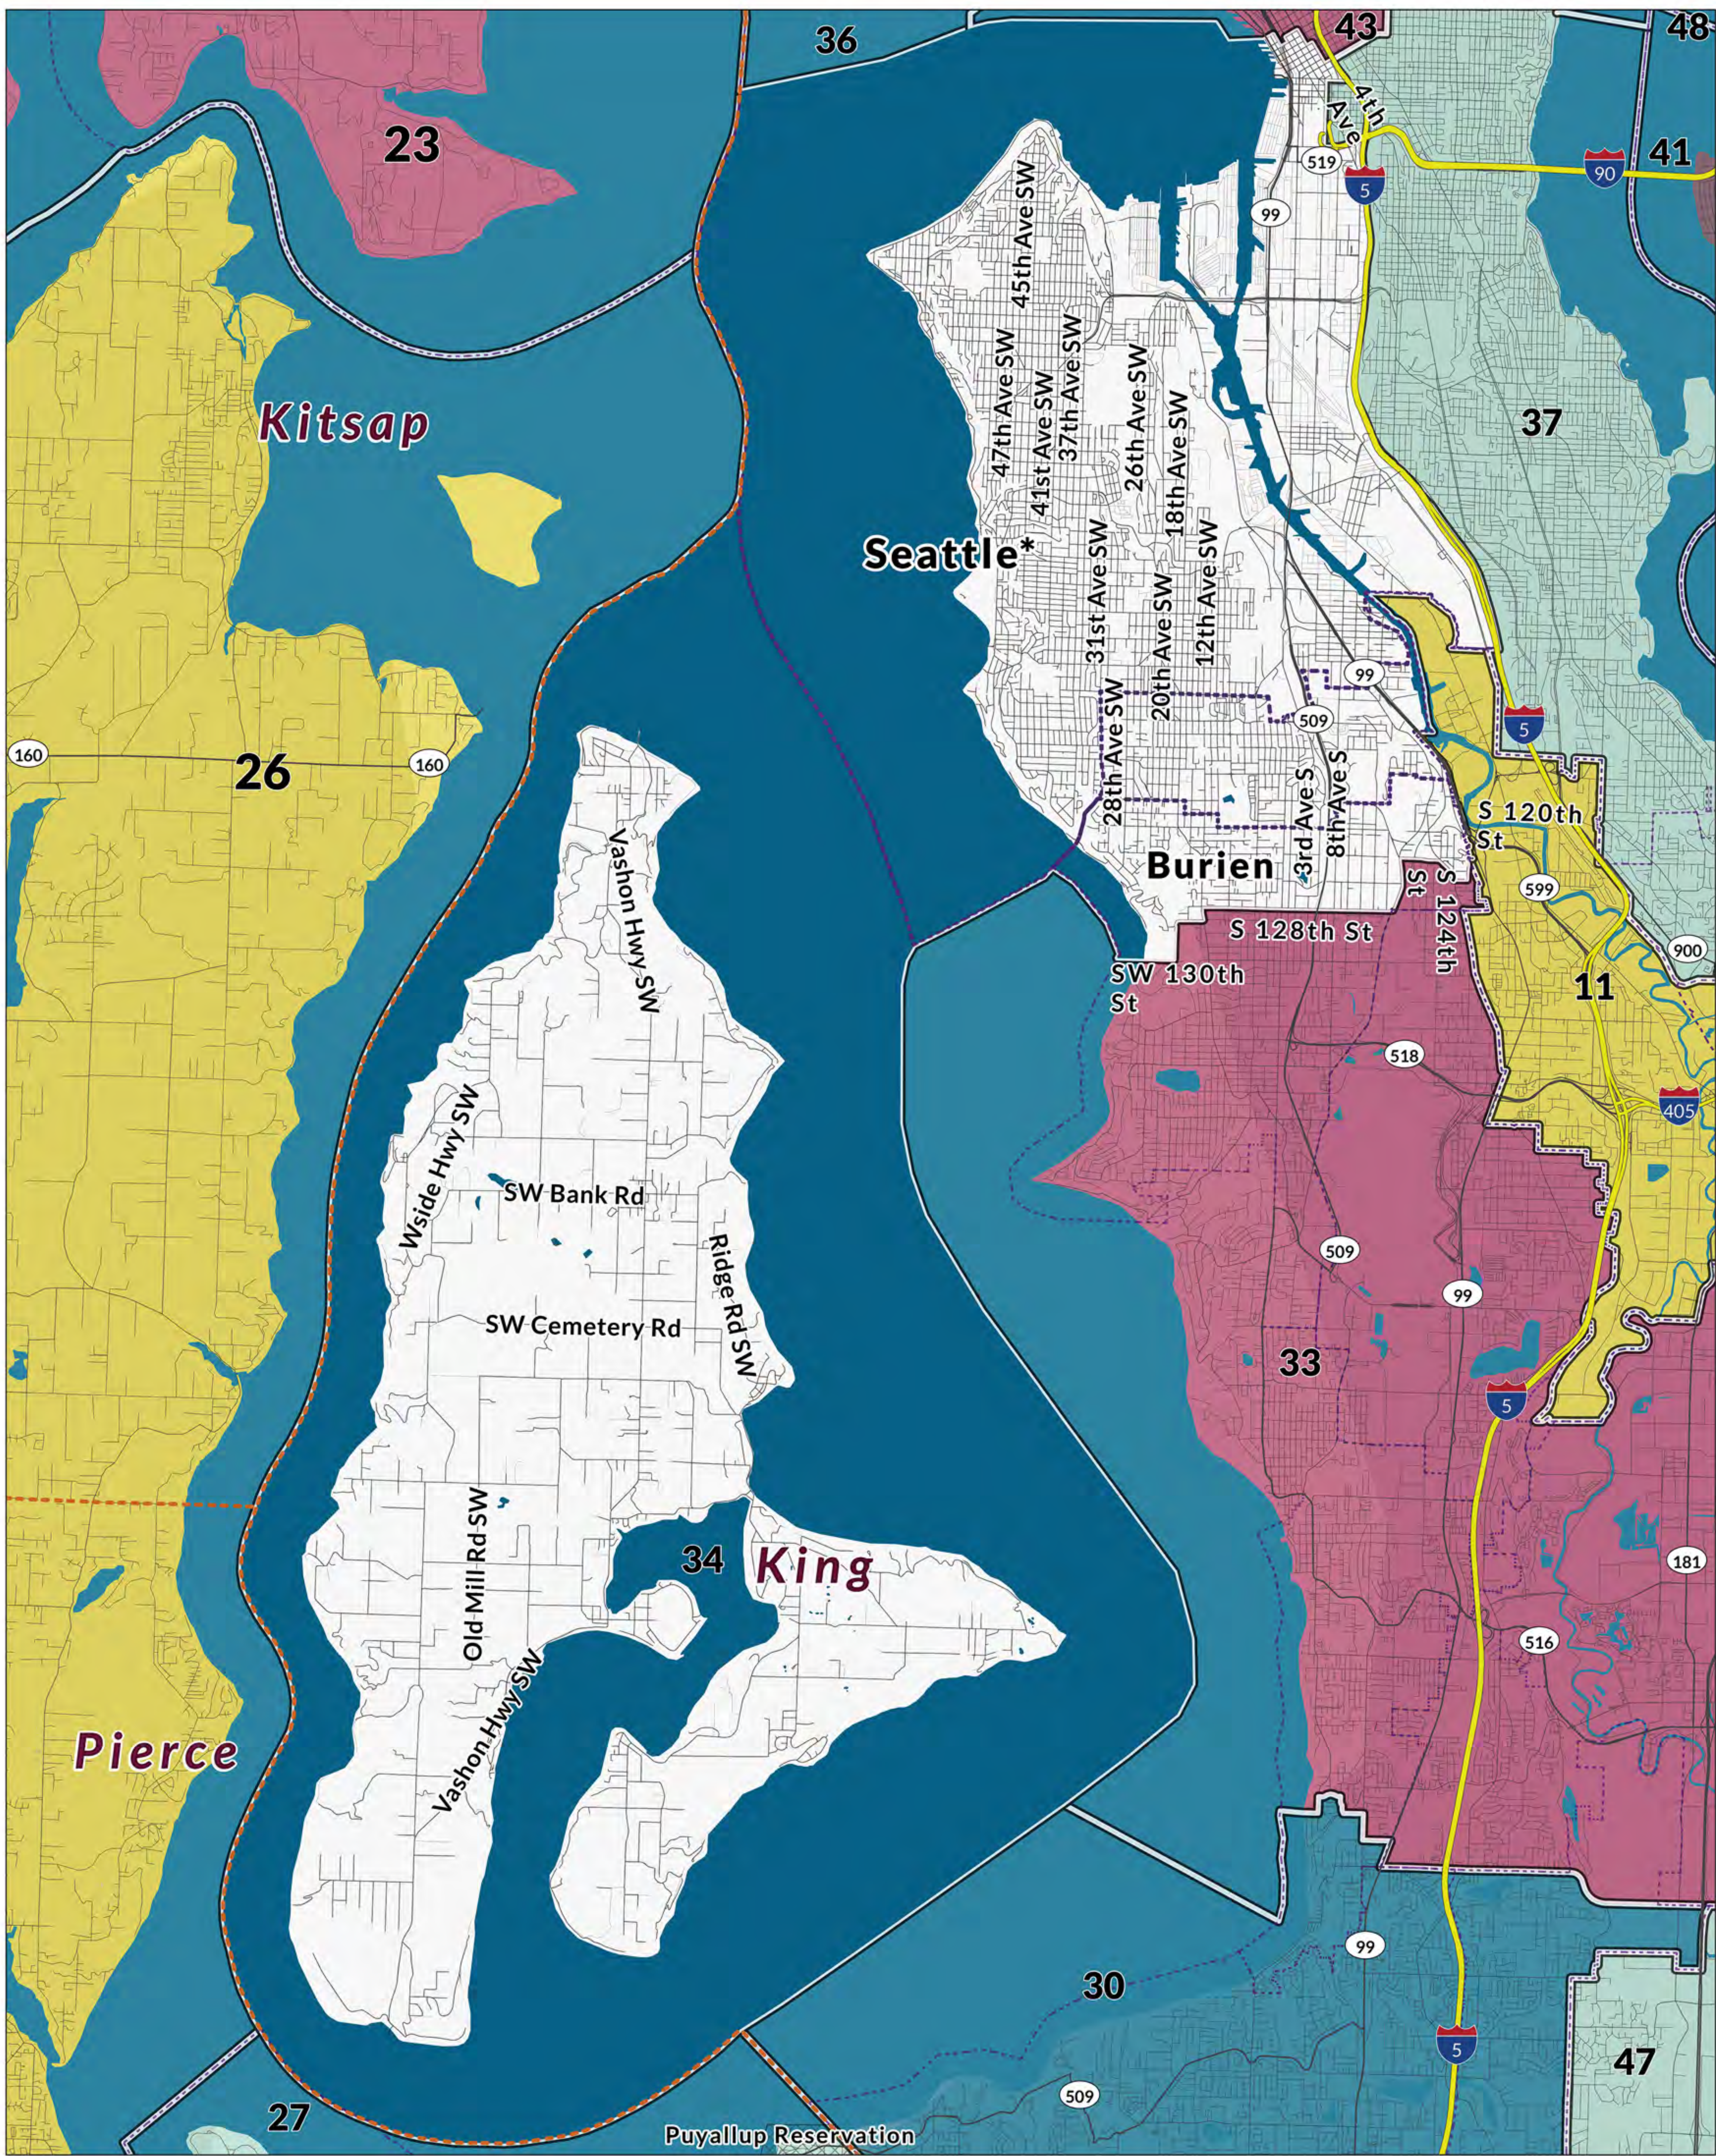

Legislative District 34

Legend

- Counties
- Tribal Lands
- Roads
- Interstate
- State Route and US Highway
- Cities
- 2022 Legislative Districts

Spatial Reference
PCS: NAD 1983 HARN StatePlane Washington South FIPS 4602 Feet
GCS: GCS North American 1983 HARN
Datum: North American 1983 HARN
Projection: Lambert Conformal Conic