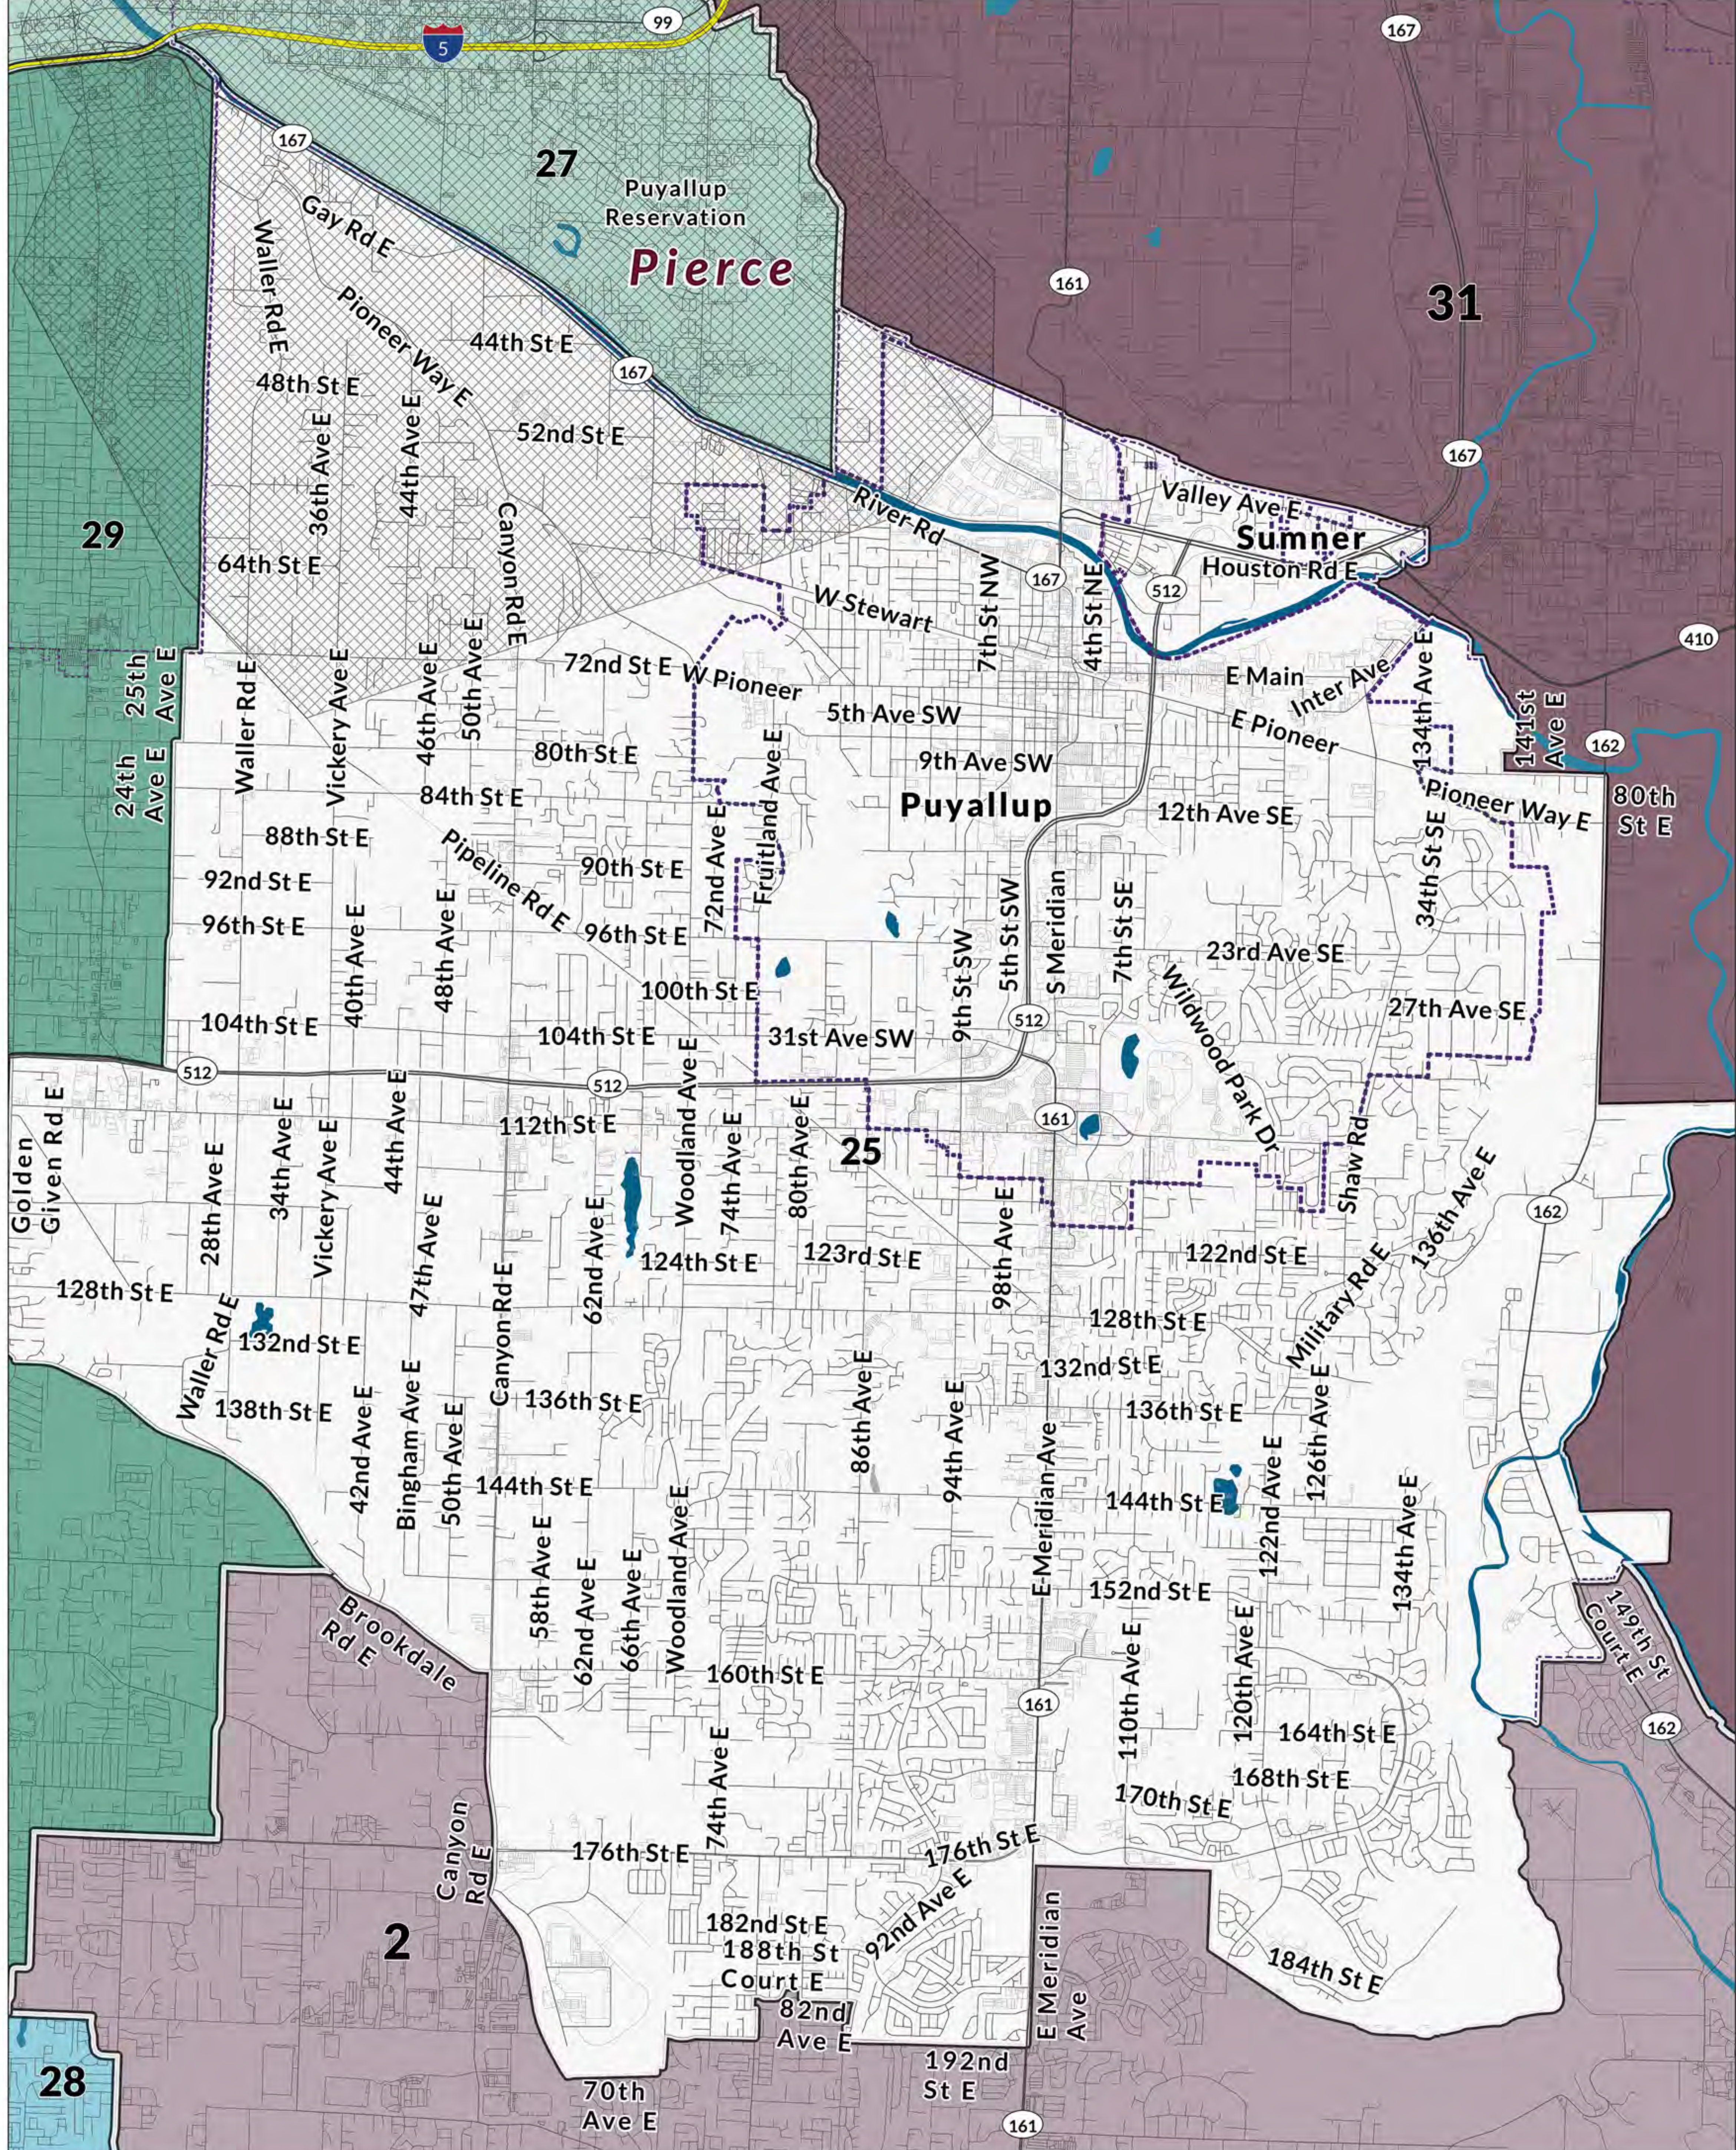

Legislative District 24

Legend

- Counties
- Tribal Lands
- Roads
- Interstate
- State Route and US Highway
- Cities
- 2022 Legislative Districts

Washington State Redistricting Commission

Spatial Reference
 PCS: NAD 1983 HARN StatePlane Washington South FIPS 4602 Feet
 GCS: GCS North American 1983 HARN
 Datum: North American 1983 HARN
 Projection: Lambert Conformal Conic