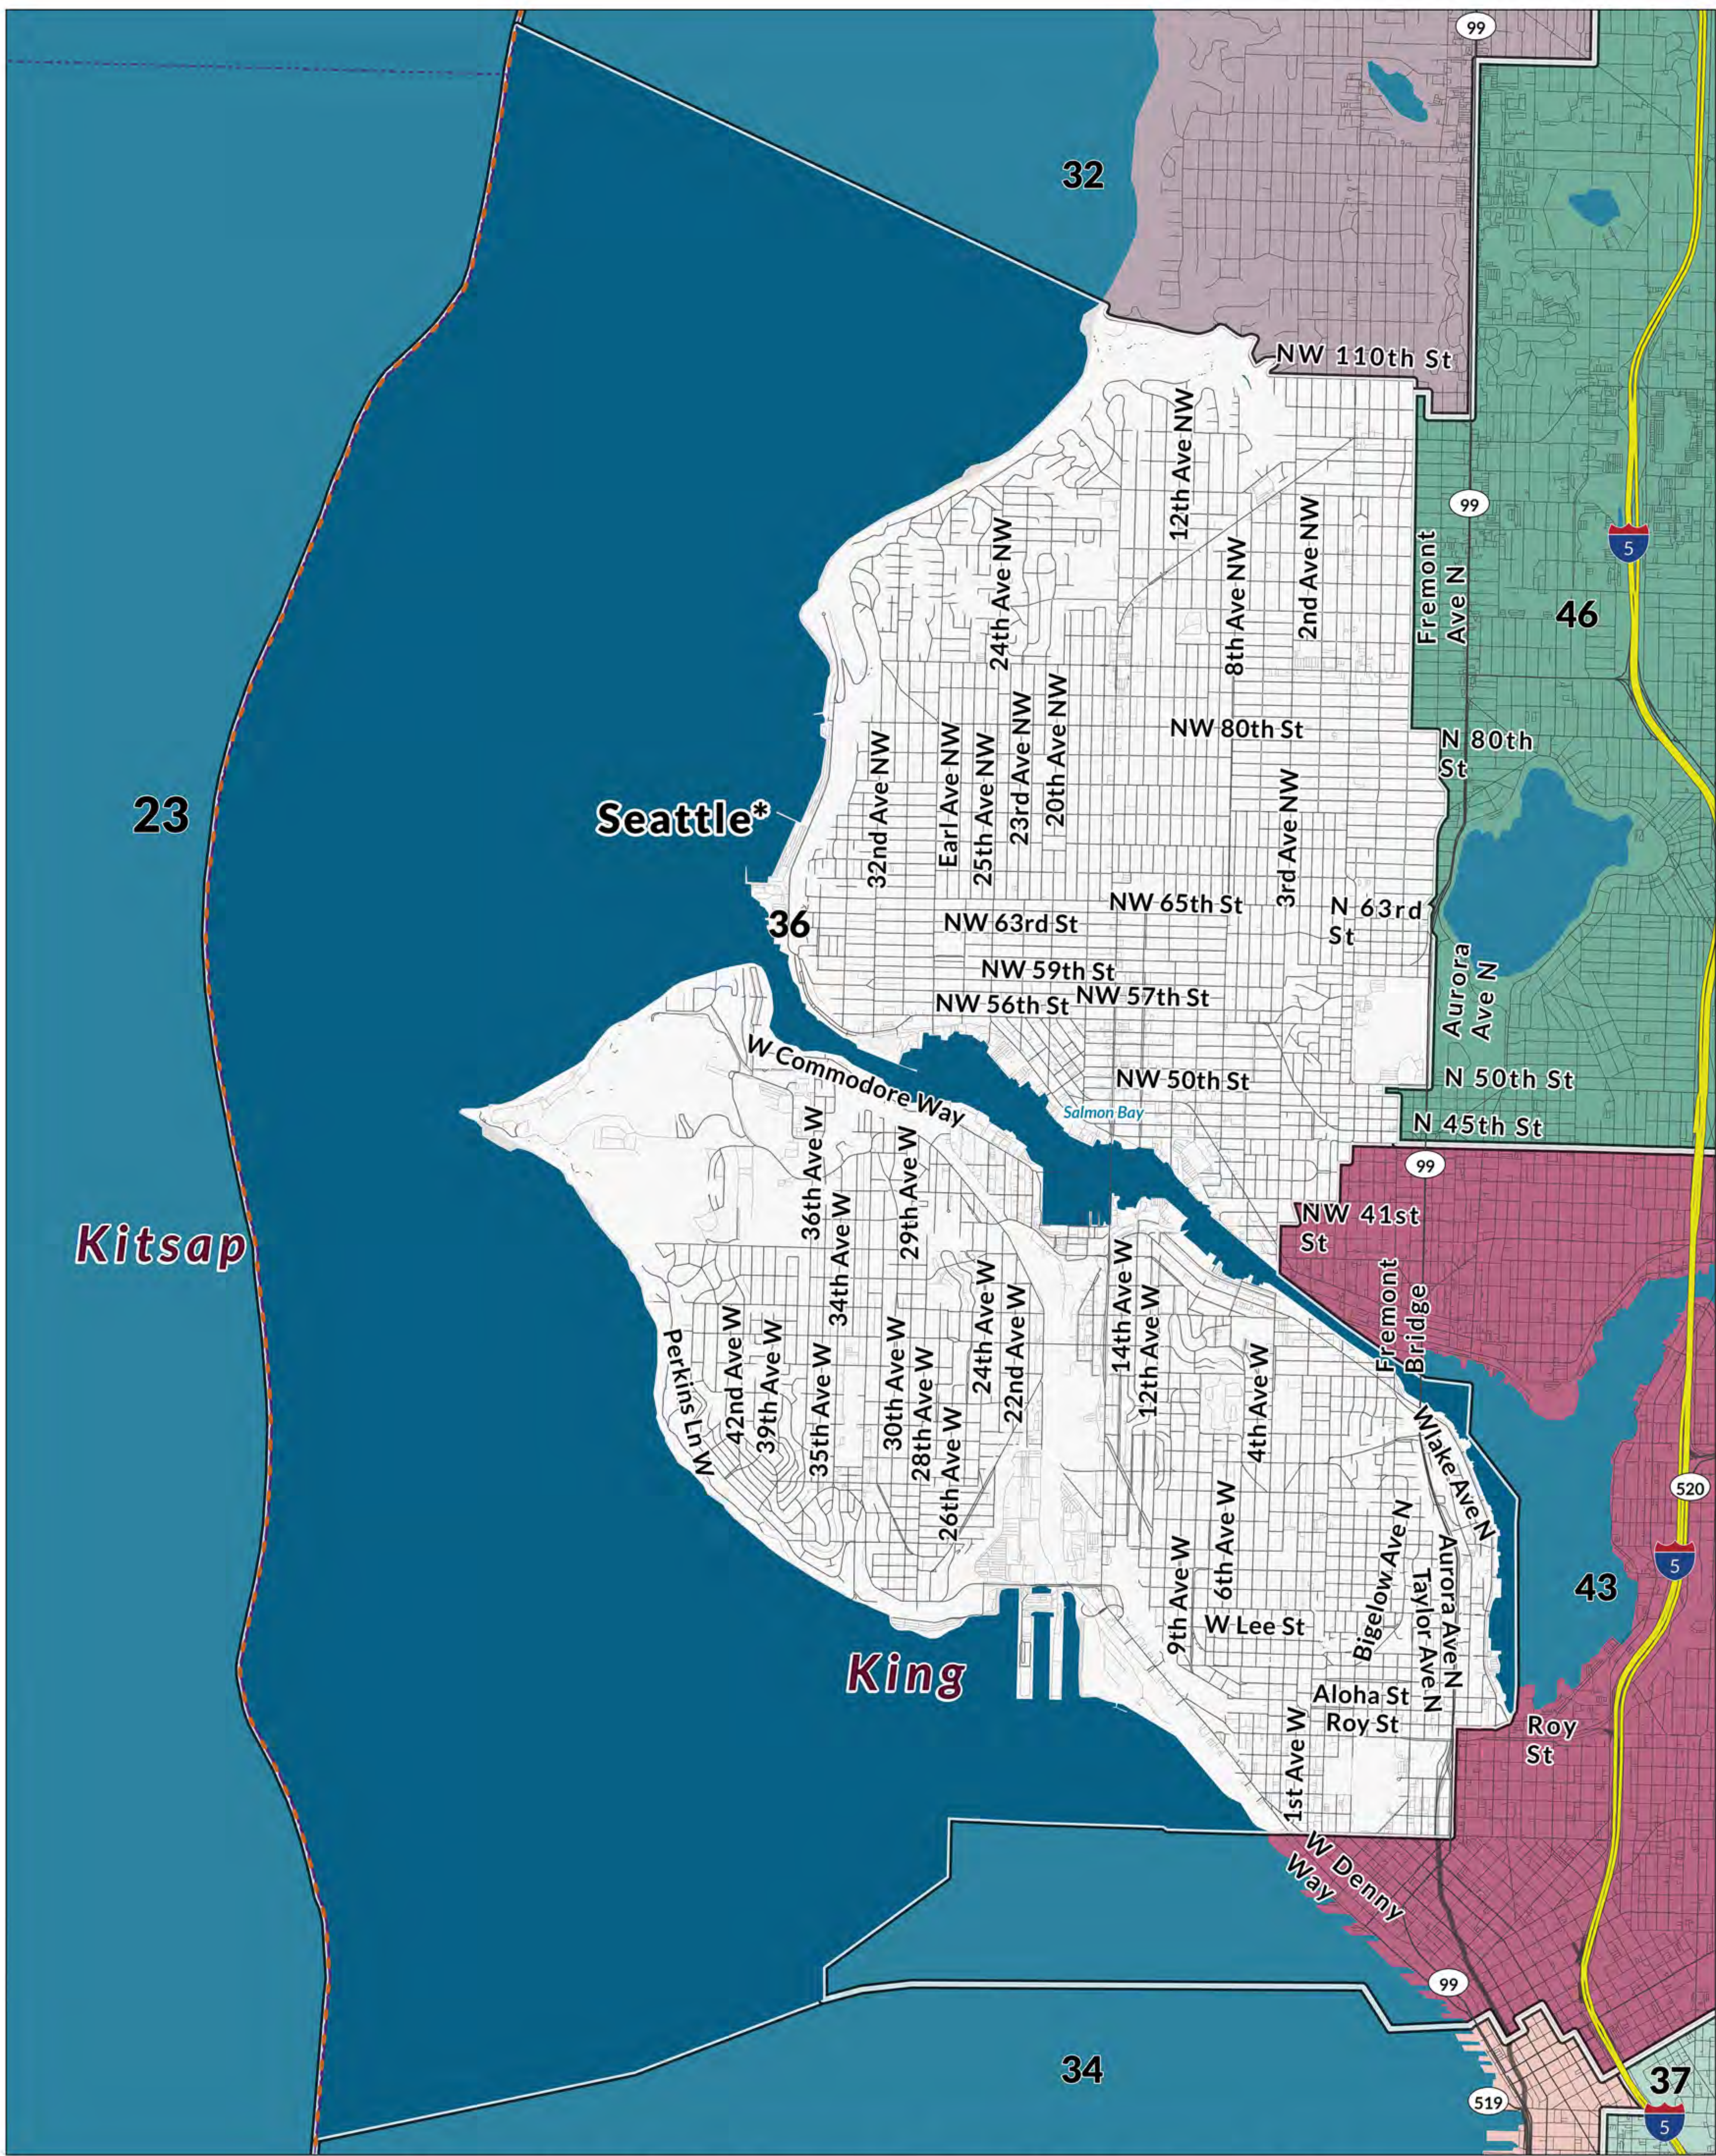

Legislative District 36

- Legend**
- Counties
 - Tribal Lands
 - Roads
 - Interstate
 - State Route and US Highway
 - Cities
 - 2022 Legislative Districts

Spatial Reference
 PCS: NAD 1983 HARN StatePlane Washington South FIPS 4602 Feet
 GCS: GCS North American 1983 HARN
 Datum: North American 1983 HARN
 Projection: Lambert Conformal Conic