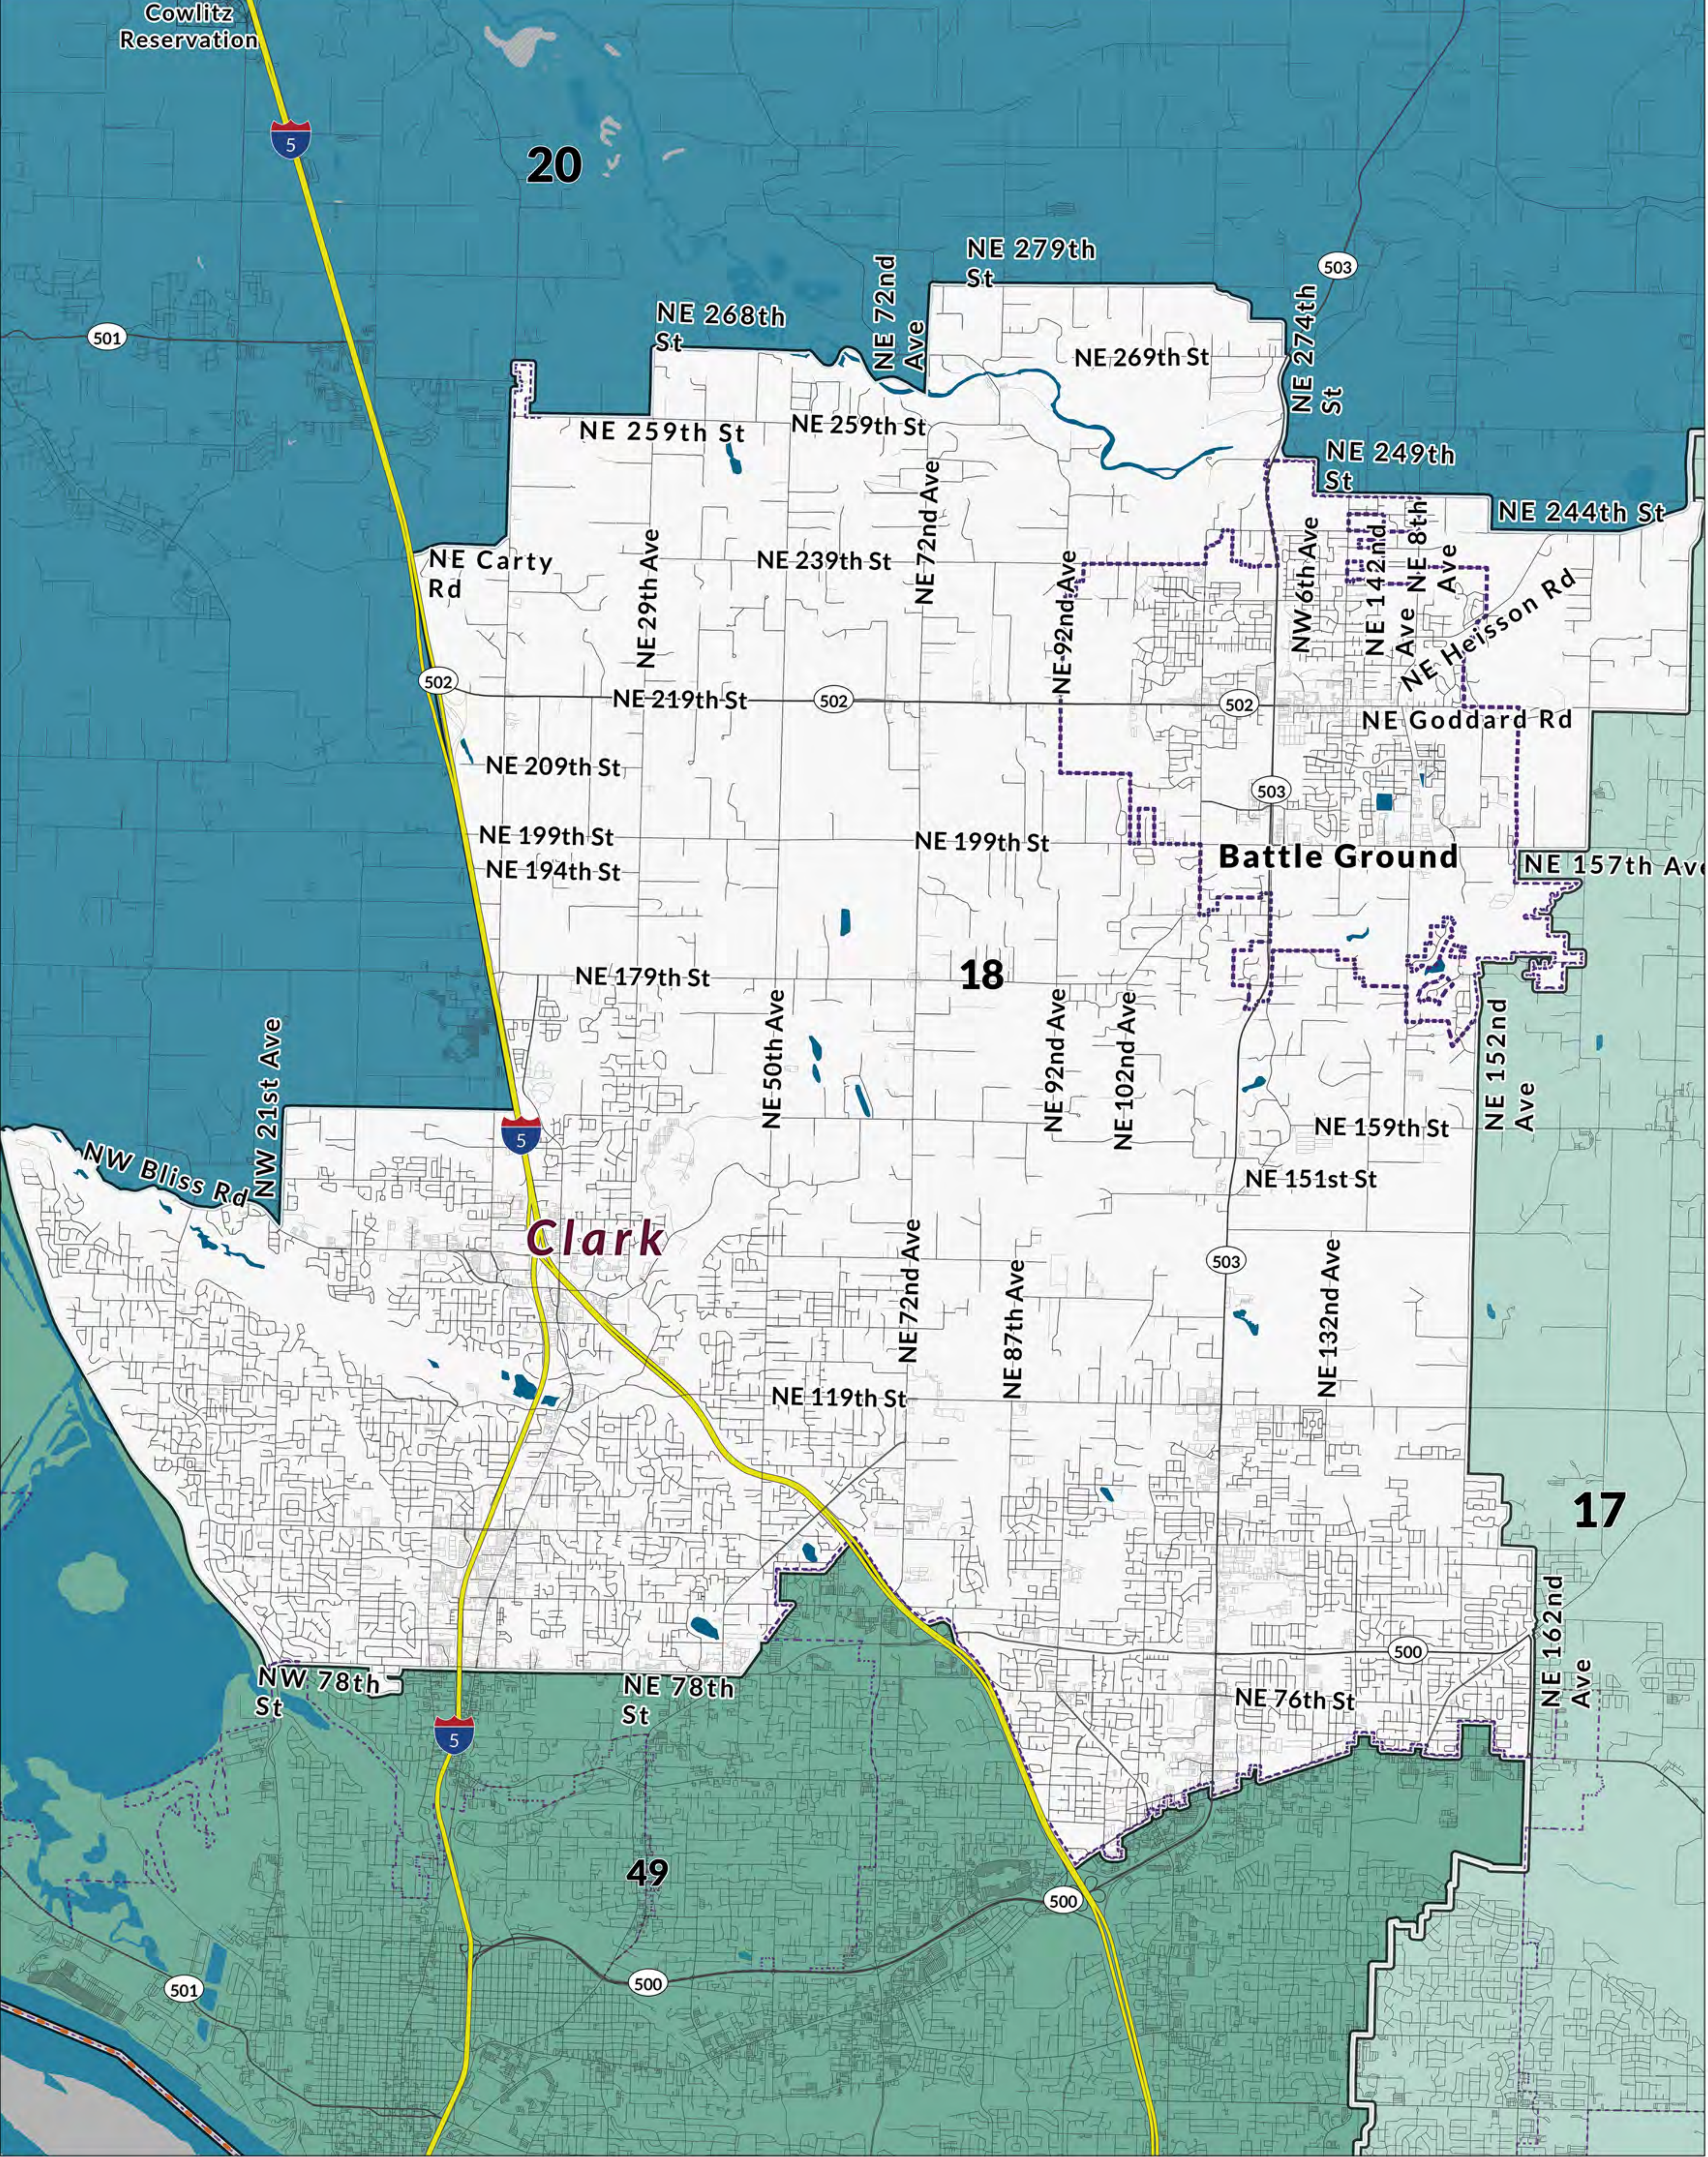

Legislative District 18

Legend

- Counties
- Tribal Lands
- Roads
- Interstate
- State Route and US Highway
- Cities
- 2022 Legislative Districts

Washington State
Redistricting Commission

Spatial Reference
PCS: NAD 1983 HARN StatePlane Washington South FIPS 4602 Feet
GCS: GCS North American 1983 HARN
Datum: North American 1983 HARN
Projection: Lambert Conformal Conic