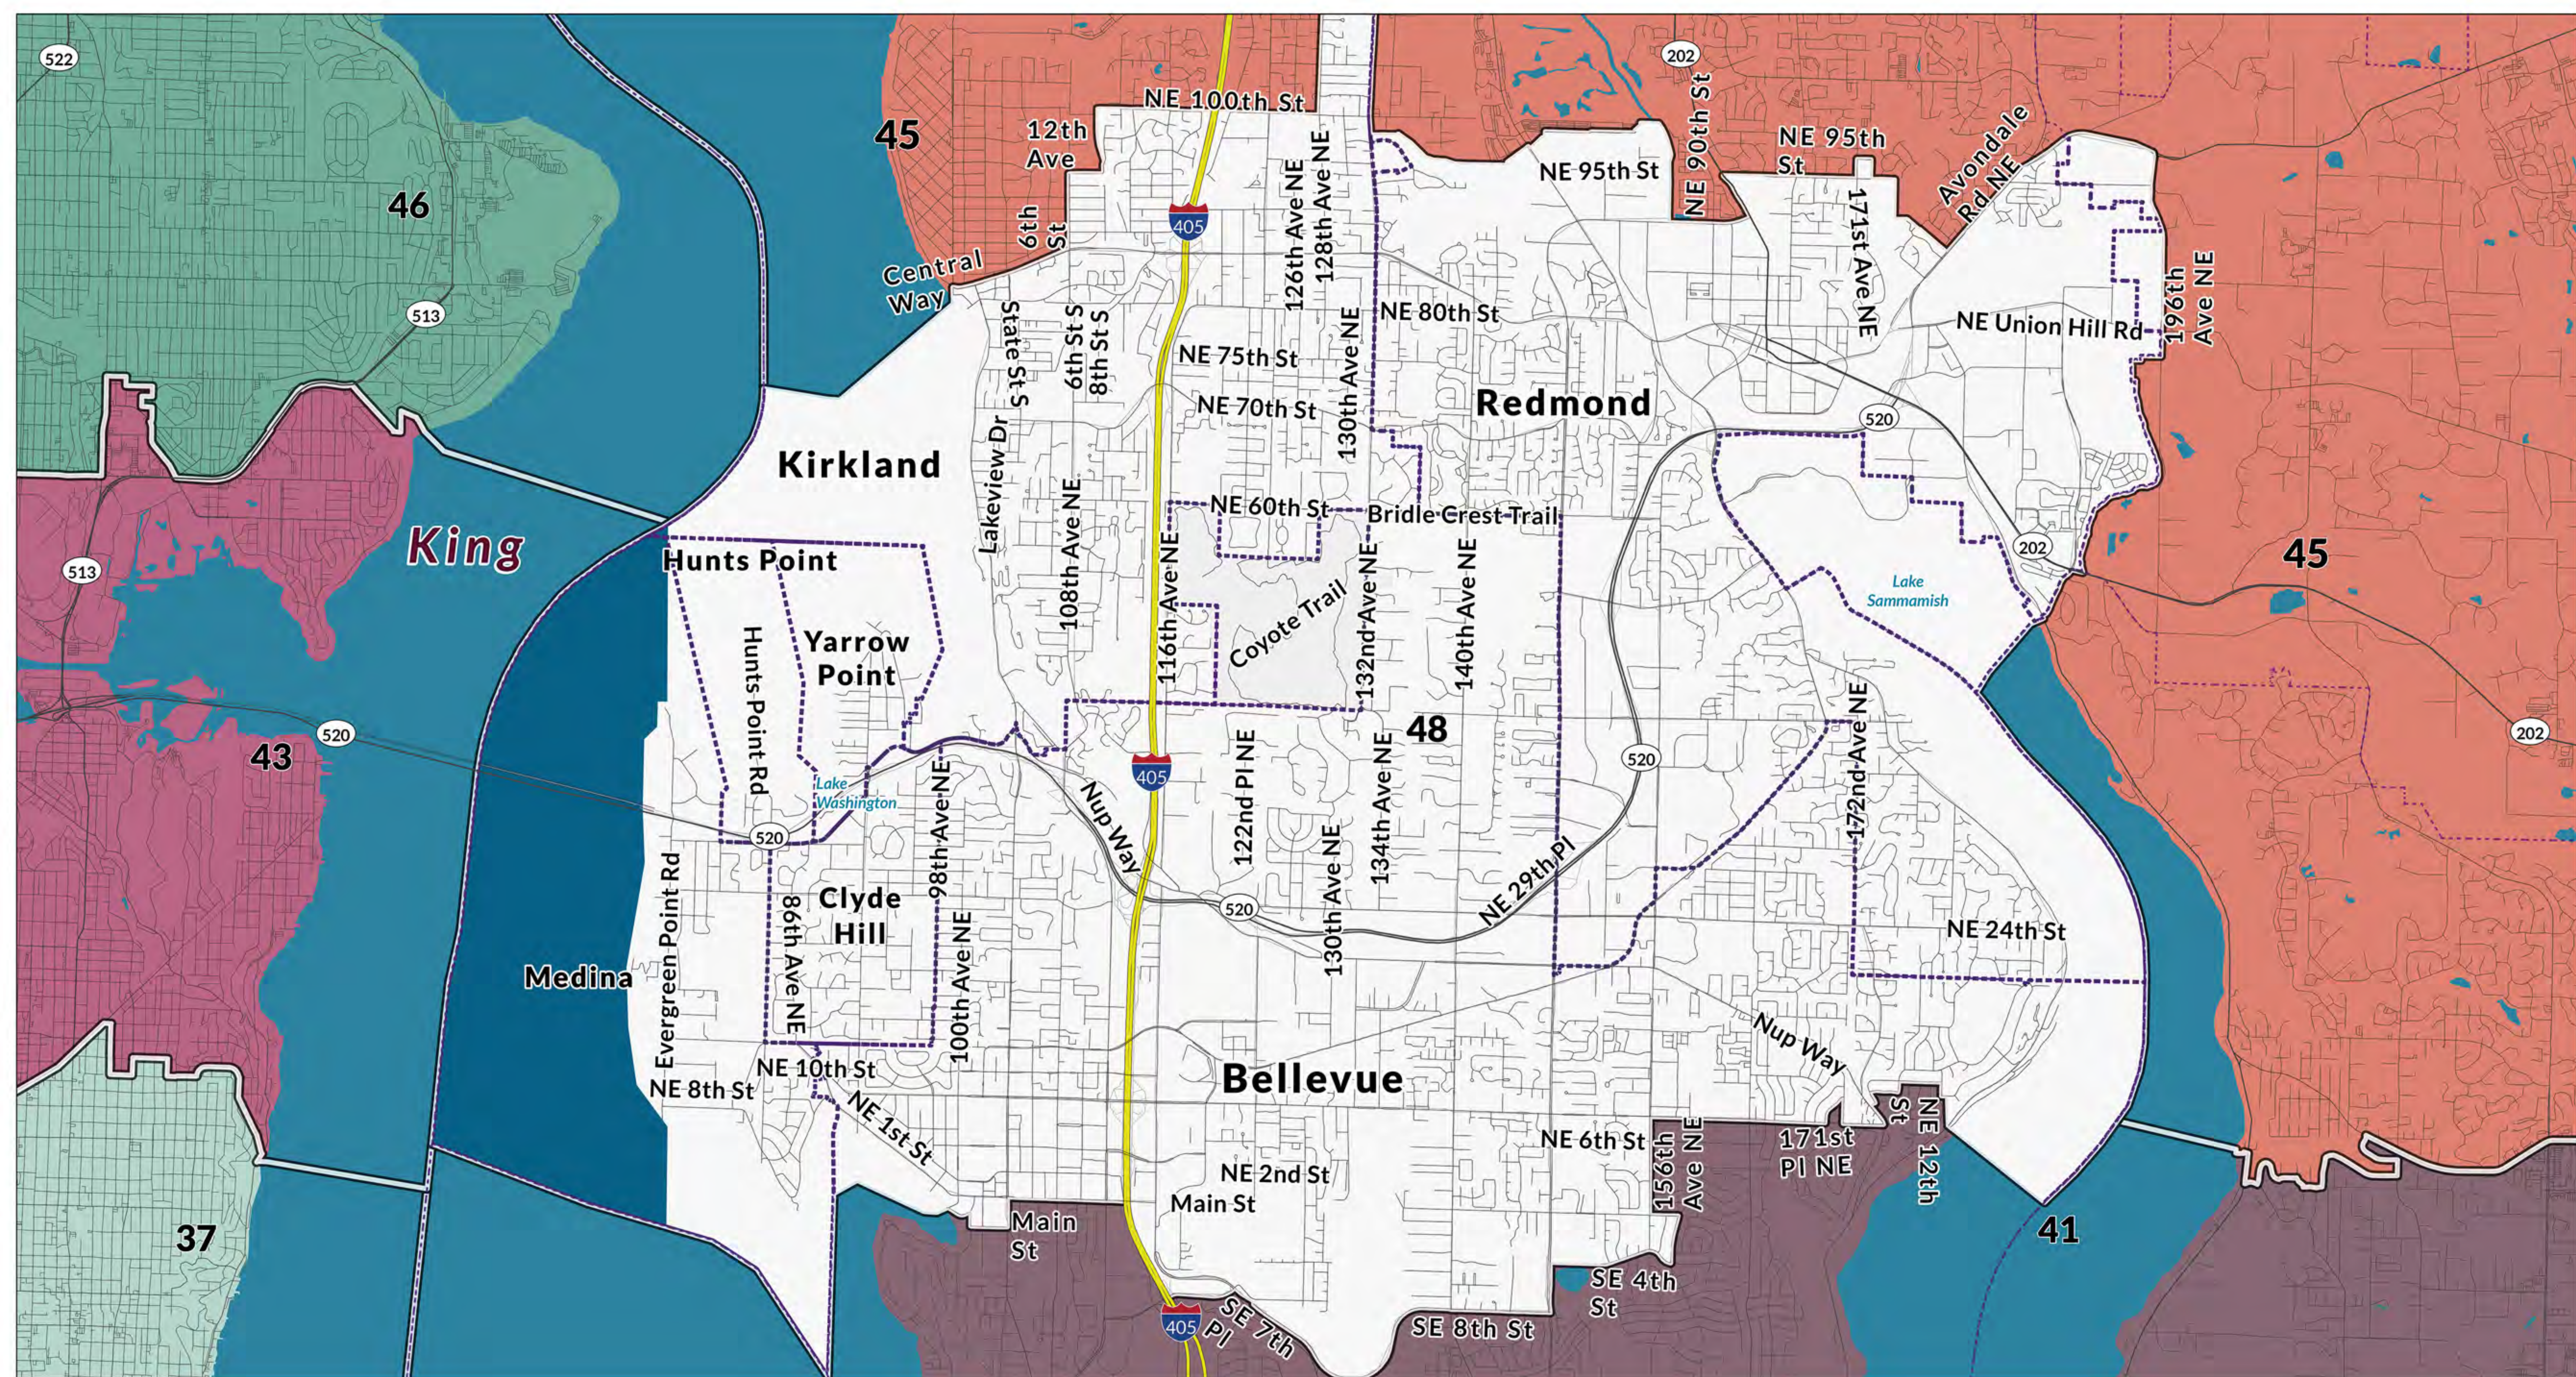

Legislative District 47

- Legend**
- Counties
 - Tribal Lands
 - Roads
 - Interstate
 - State Route and US Highway
 - Cities
 - 2022 Legislative Districts

Washington State
Redistricting Commission

Spatial Reference
 PCS: NAD 1983 HARN StatePlane Washington South FIPS 4602 Feet
 GCS: GCS North American 1983 HARN
 Datum: North American 1983 HARN
 Projection: Lambert Conformal Conic