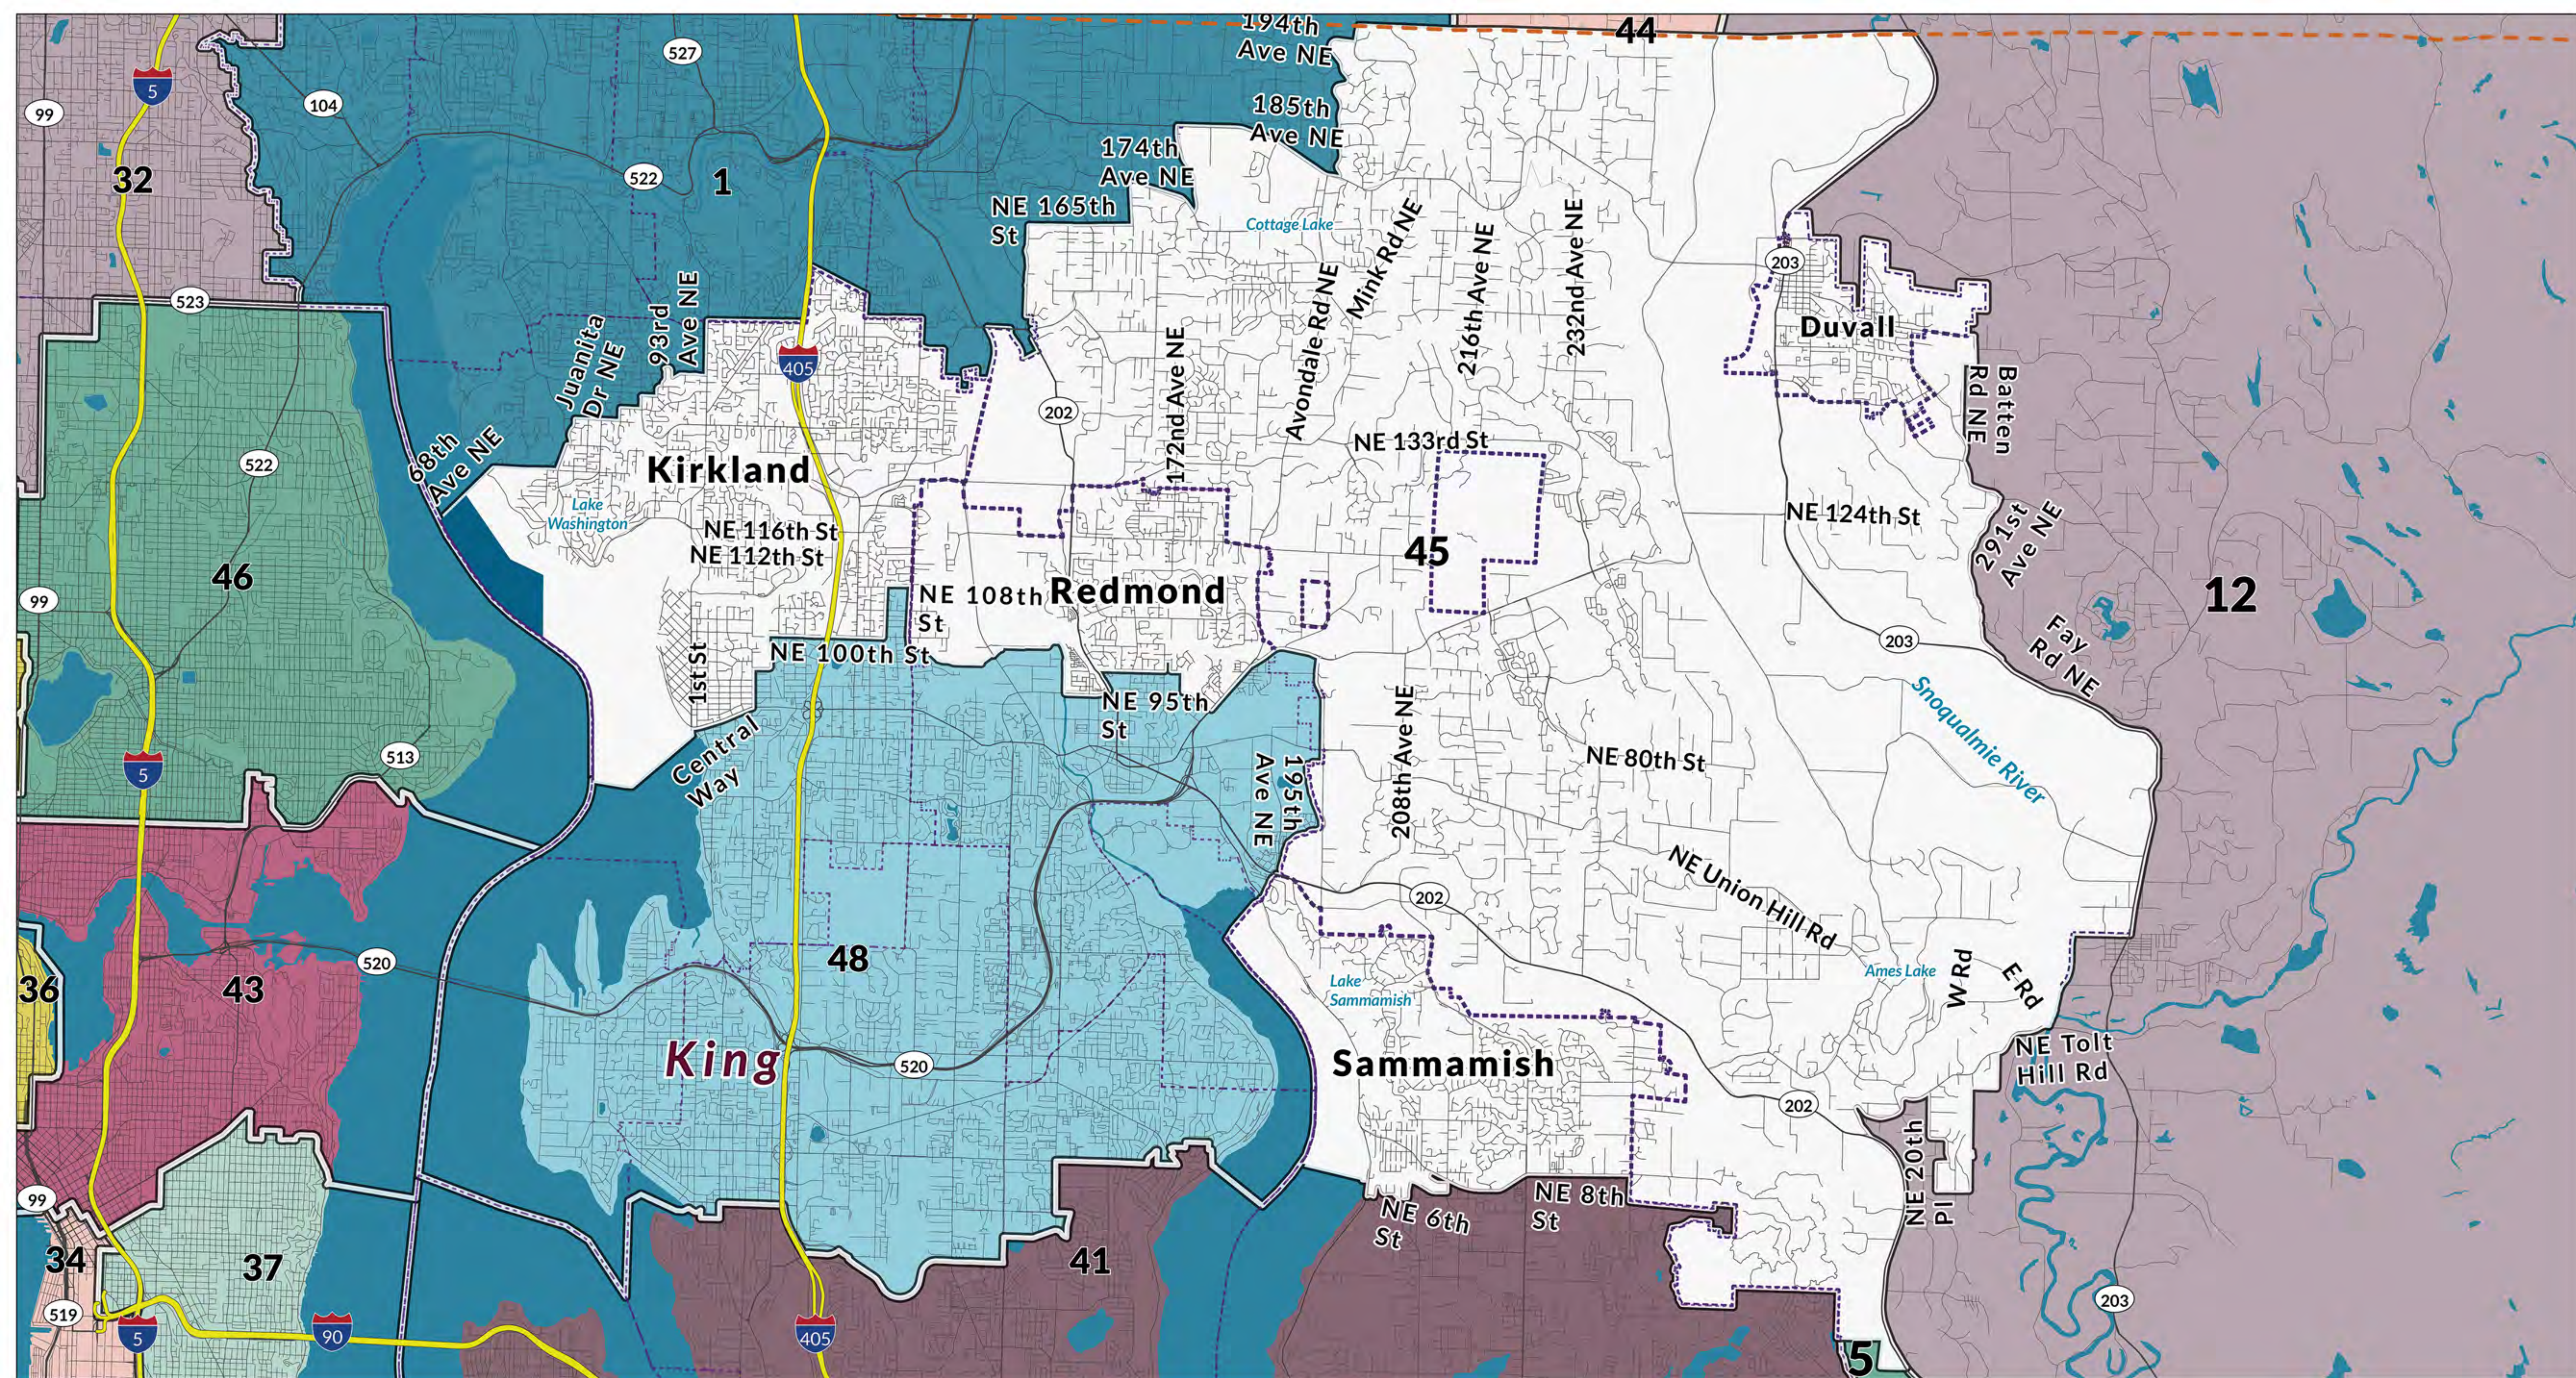

Legislative District 44

LEGEND	
	Counties
	Tribal Lands
	Roads
	Interstate
	State Route and US Highway
	Cities
	2022 Legislative Districts

Washington State
Redistricting Commission

Spatial Reference
 PCS: NAD 1983 HARN StatePlane Washington South FIPS 4602 Feet
 GCS: GCS North American 1983 HARN
 Datum: North American 1983 HARN
 Projection: Lambert Conformal Conic