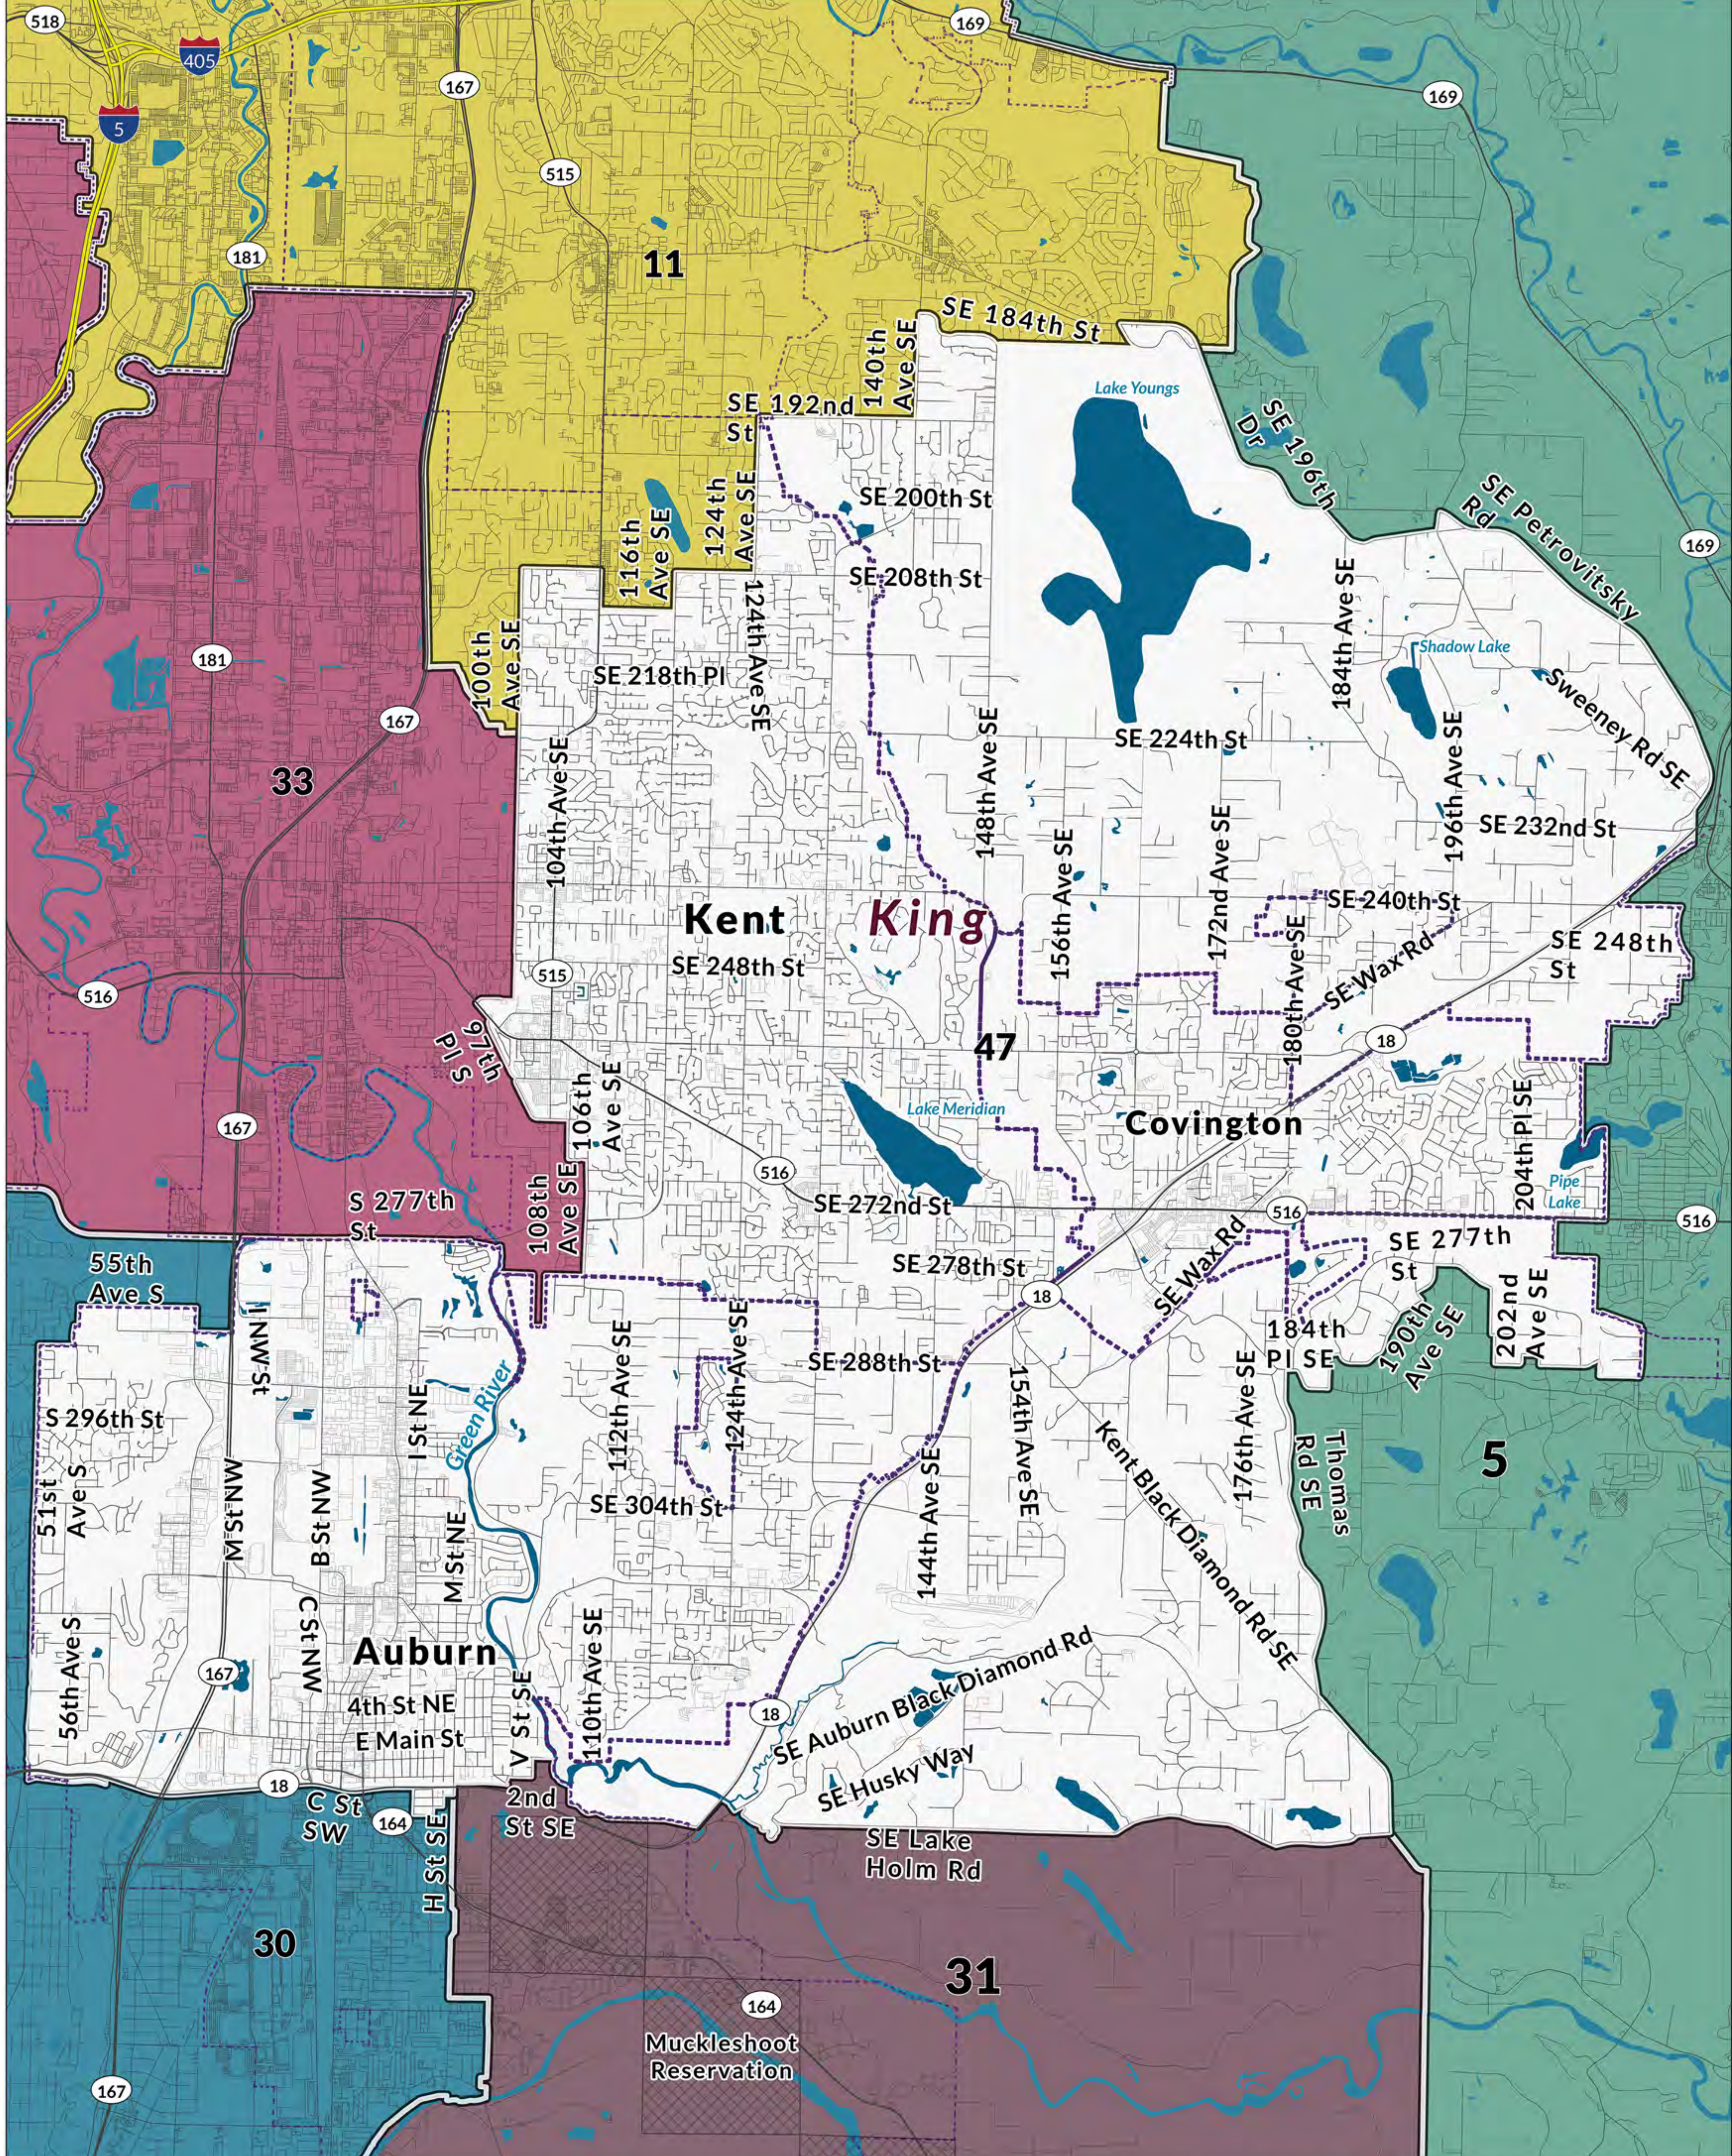

Legislative District 46

Legend

- Counties
- Tribal Lands
- Roads
- Interstate
- State Route and US Highway
- Cities
- 2022 Legislative Districts

Spatial Reference
 PCS: NAD 1983 HARN StatePlane Washington South FIPS 4602 Feet
 GCS: GCS North American 1983 HARN
 Datum: North American 1983 HARN
 Projection: Lambert Conformal Conic