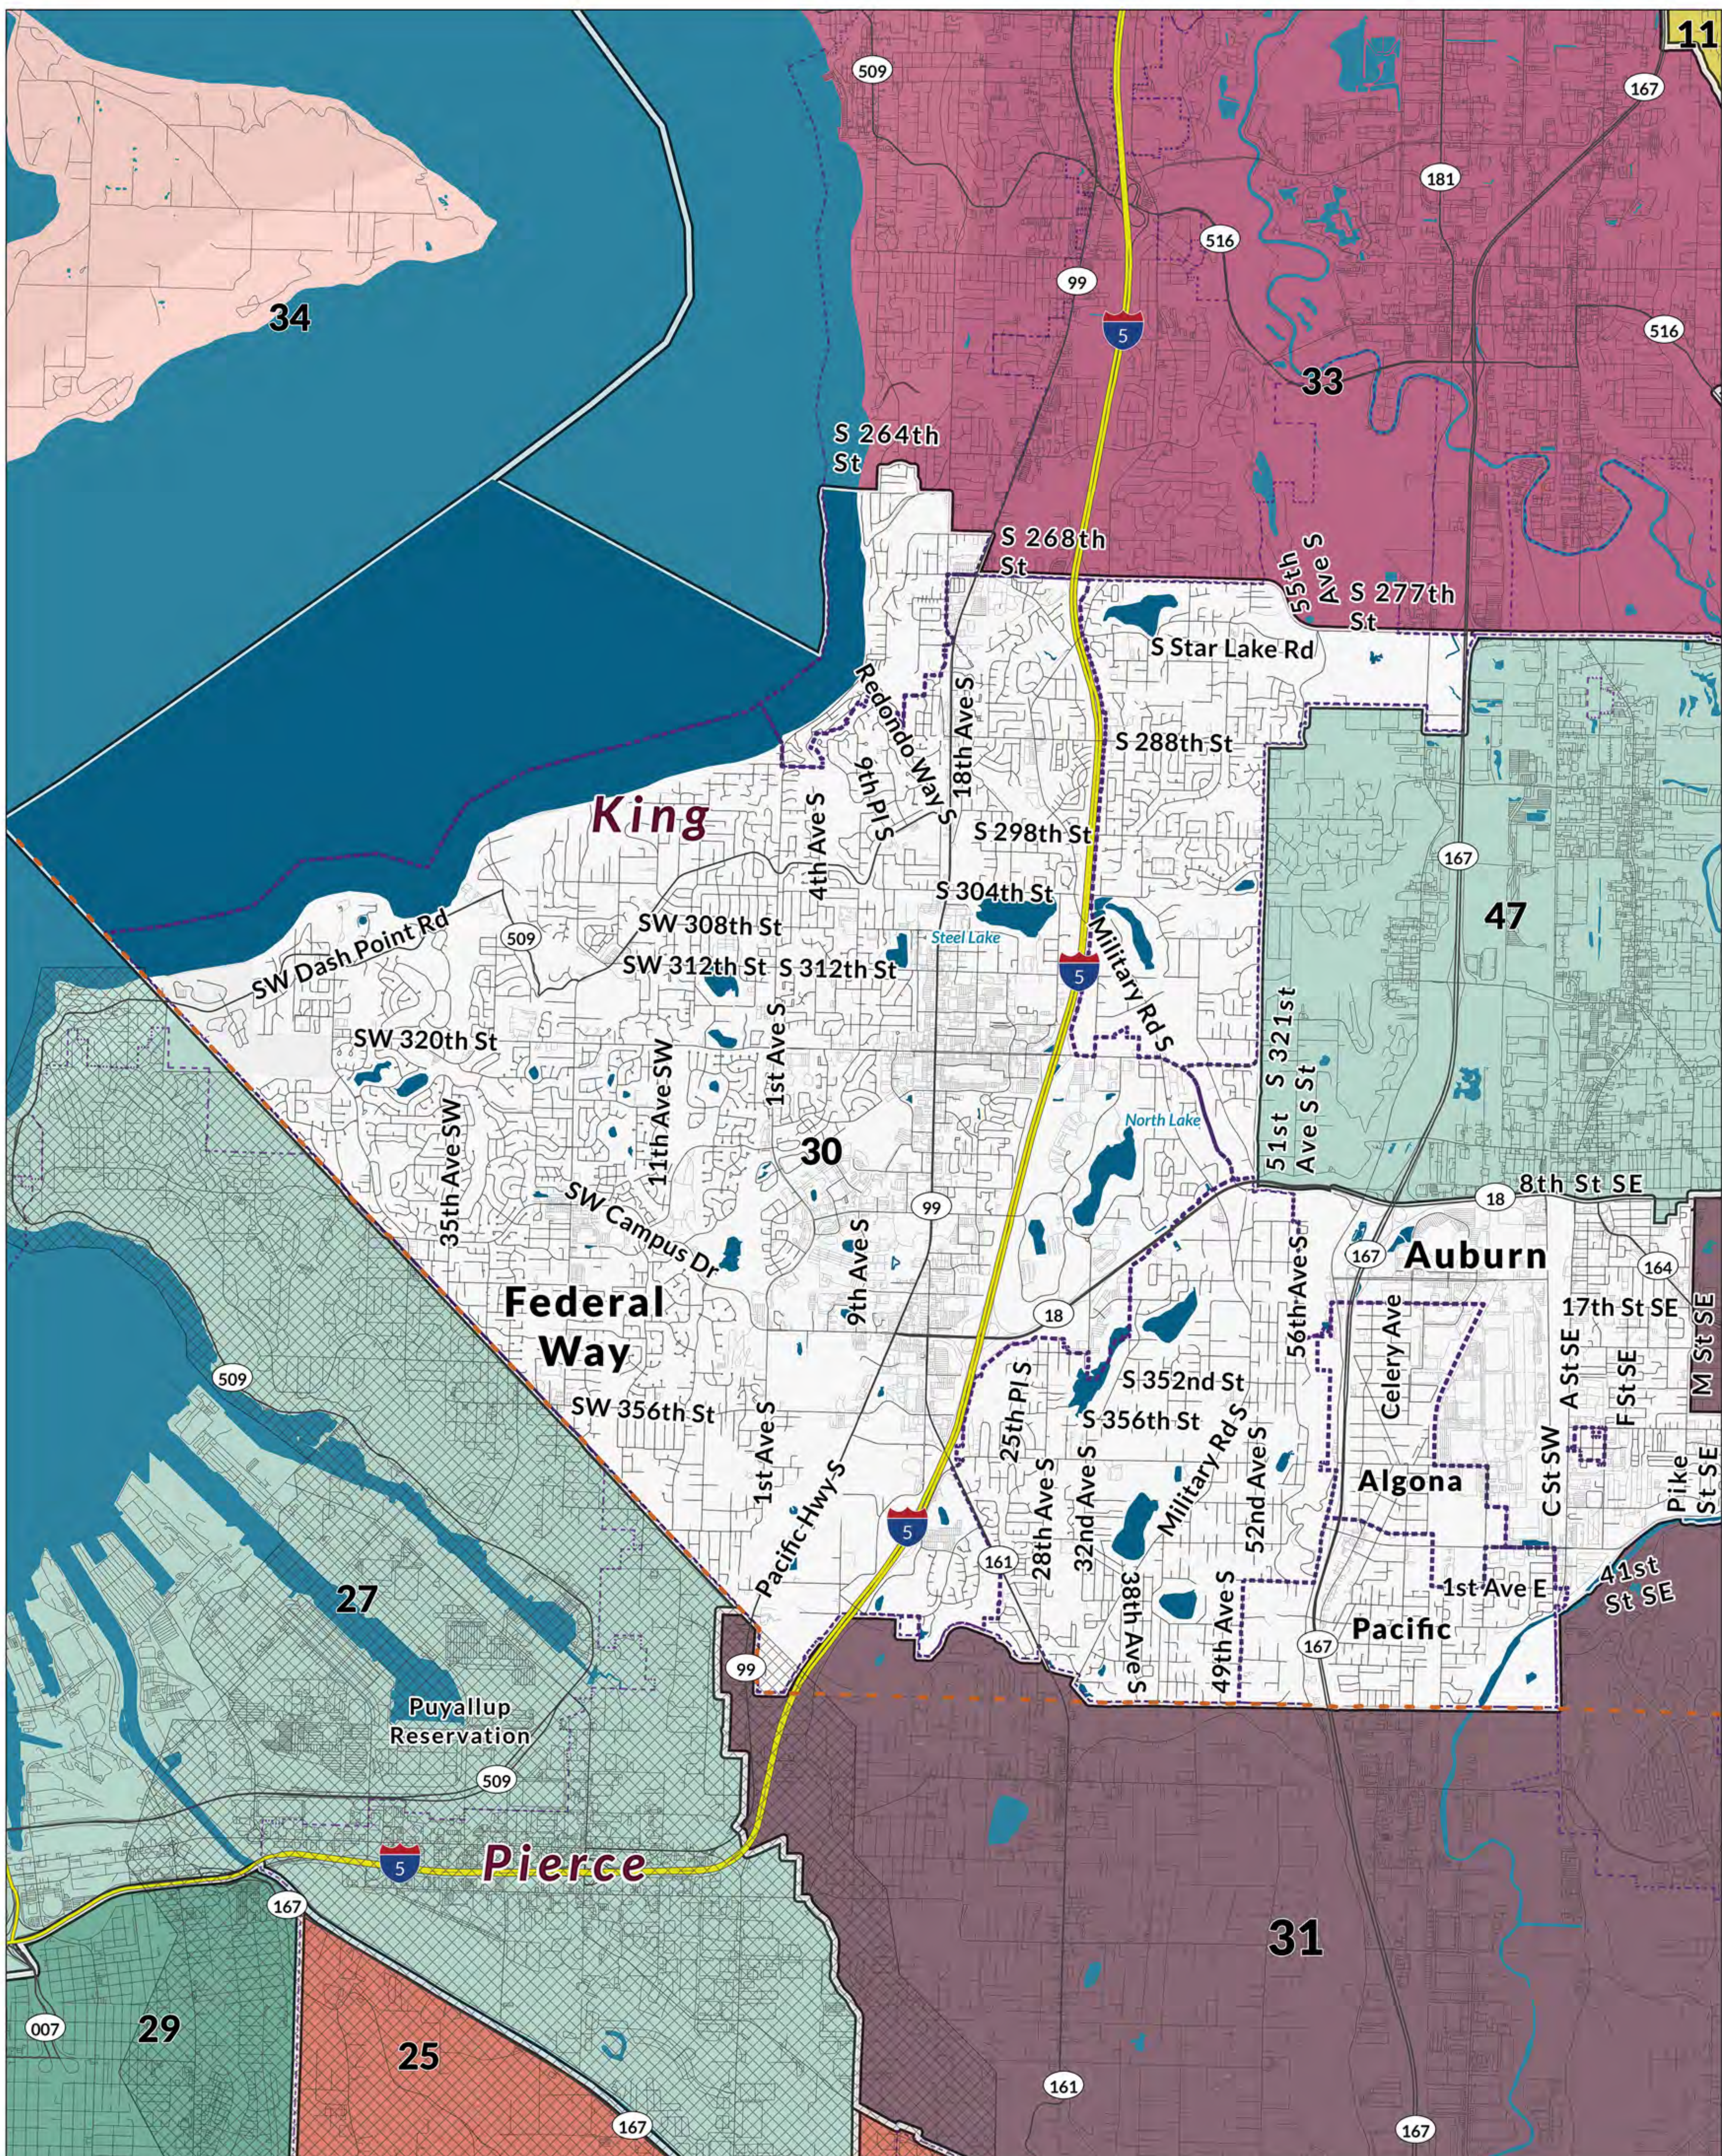

Legislative District 29

Legend

- Counties
- Tribal Lands
- Roads
- Interstate
- State Route and US Highway
- Cities
- 2022 Legislative Districts

Washington State
Redistricting Commission

Spatial Reference
 PCS: NAD 1983 HARN StatePlane Washington South FIPS 4602 Feet
 GCS: GCS North American 1983 HARN
 Datum: North American 1983 HARN
 Projection: Lambert Conformal Conic