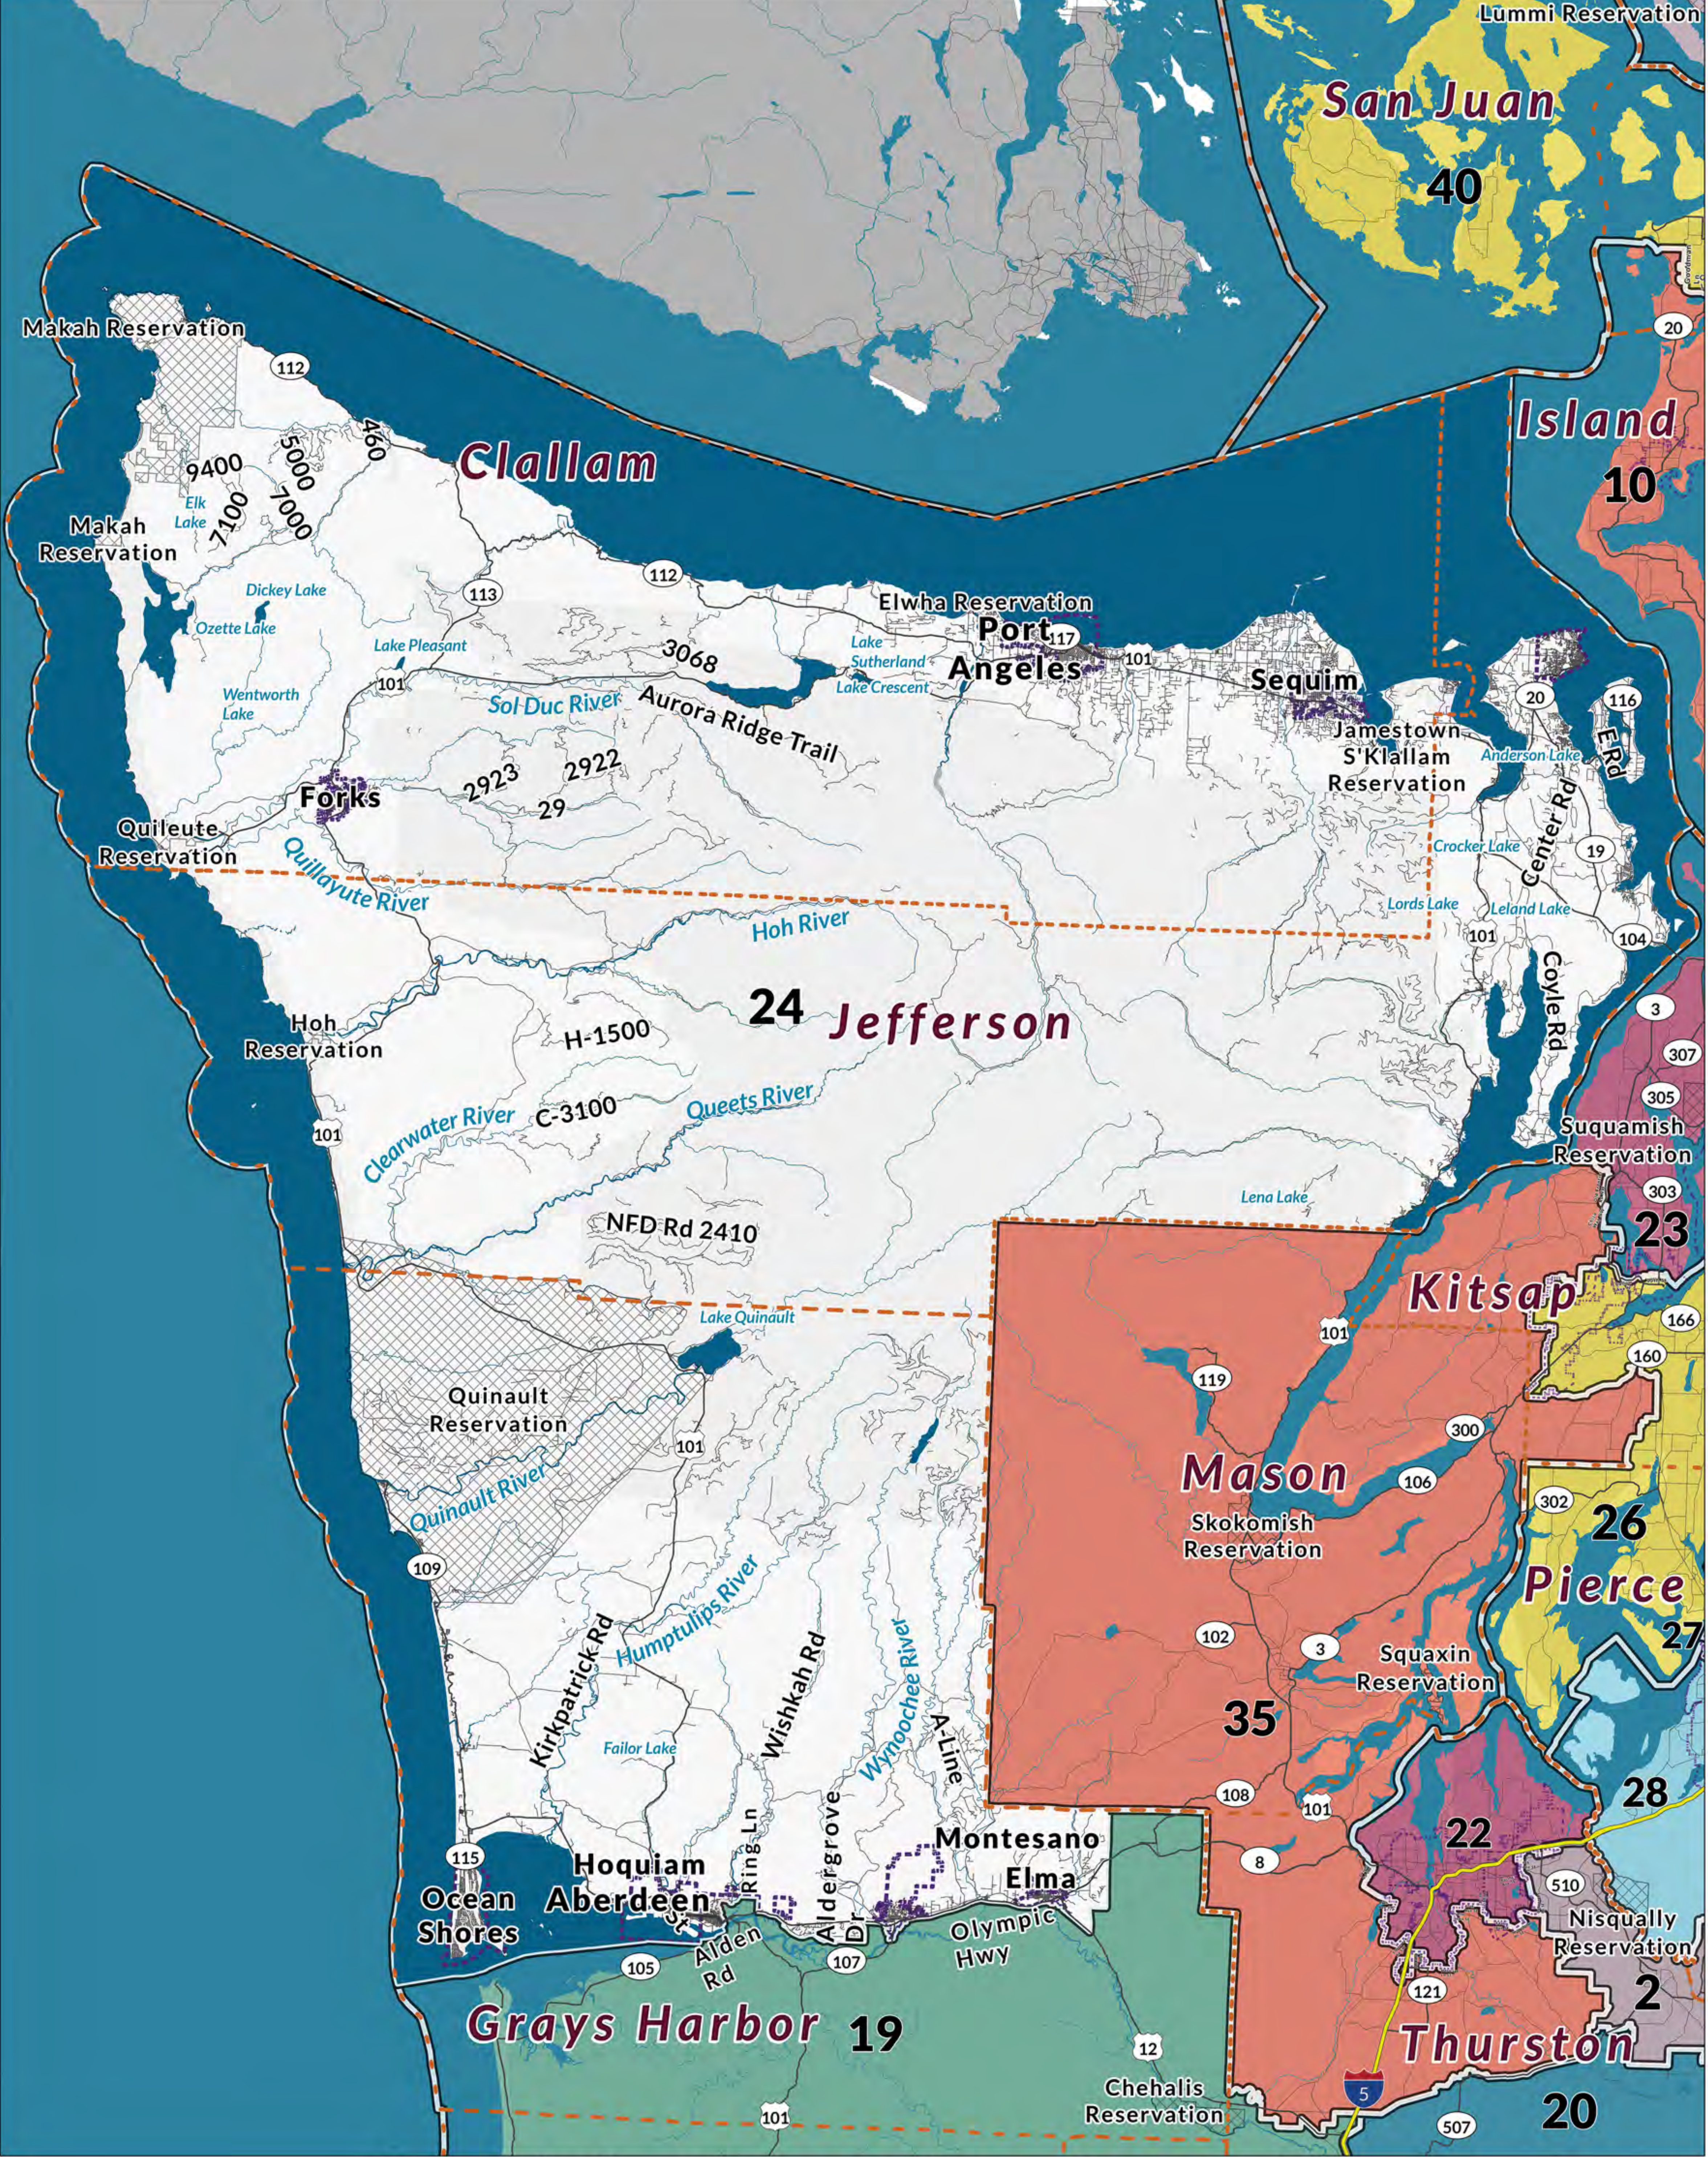

Legislative District 24

Legend

- Counties
- Tribal Lands
- Roads
- Interstate
- State Route and US Highway
- Cities
- 2022 Legislative Districts

Washington State Redistricting Commission

Spatial Reference
PCS: NAD 1983 HARN StatePlane Washington South FIPS 4602 Feet
GCS: GCS North American 1983 HARN
Datum: North American 1983 HARN
Projection: Lambert Conformal Conic