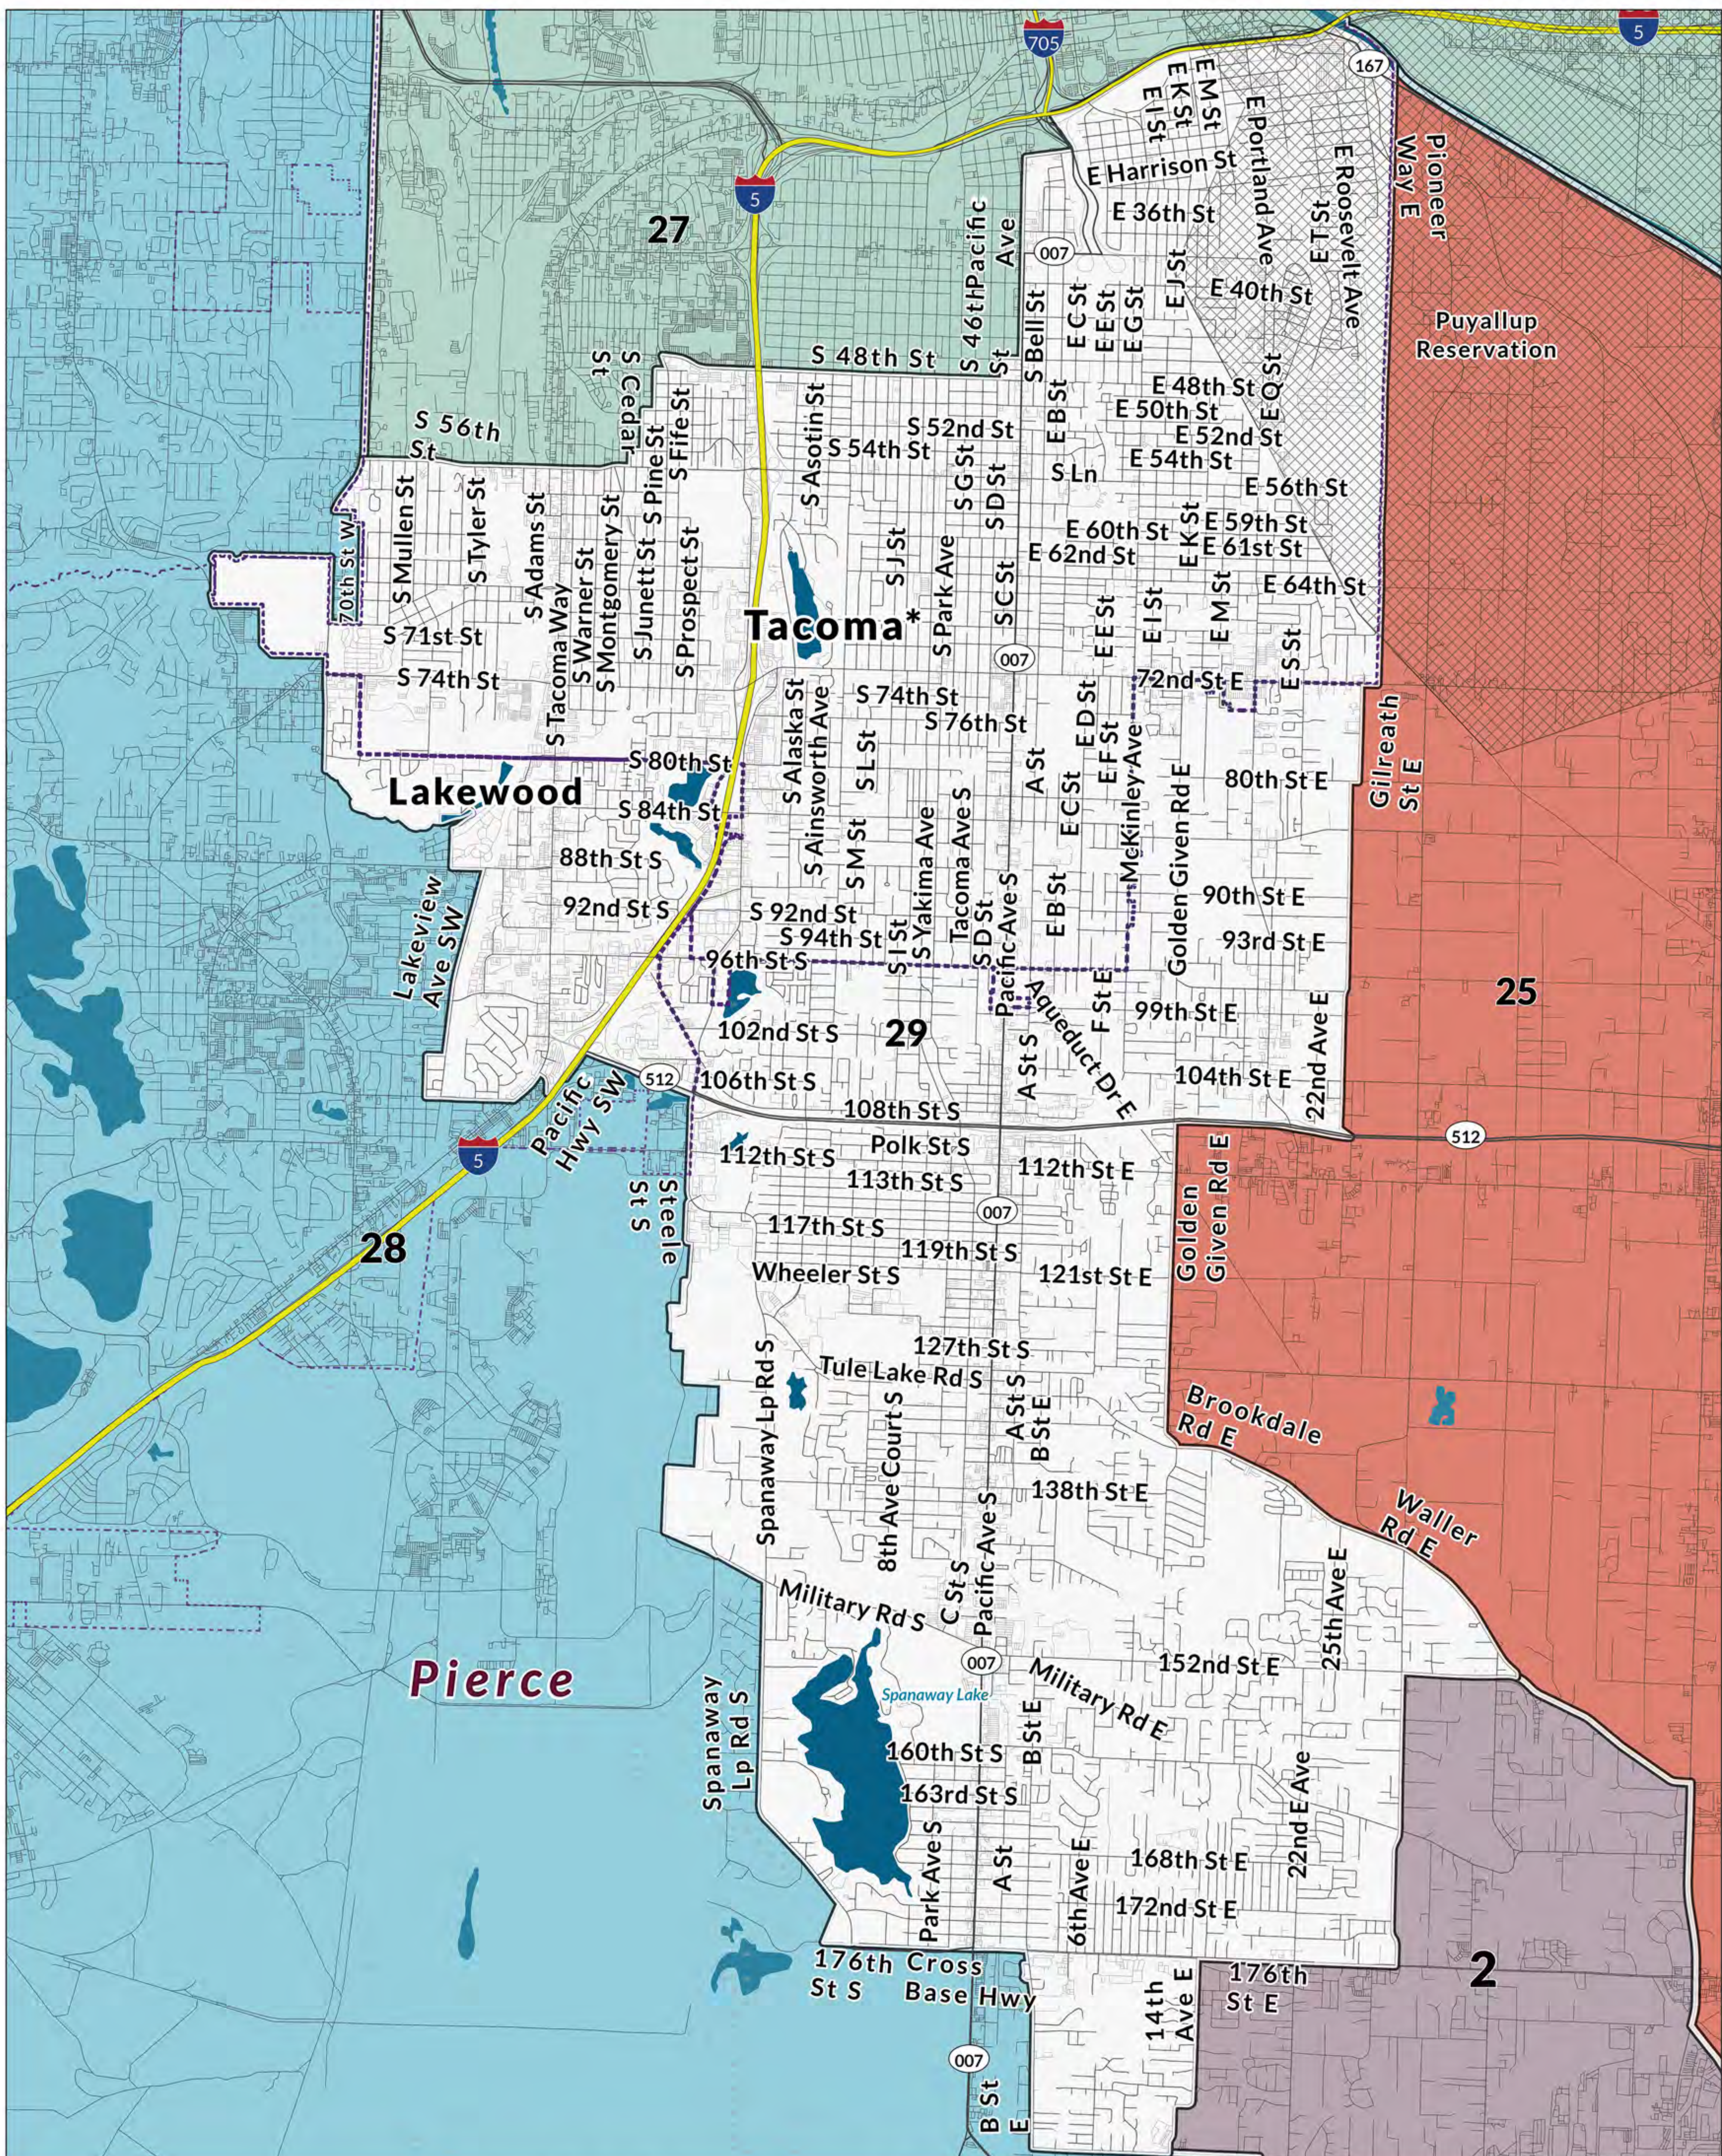

Legislative District 28

Legend

- Counties
- Tribal Lands
- Roads
- Interstate
- State Route and US Highway
- Cities
- 2022 Legislative Districts

Washington State
Redistricting Commission

Spatial Reference
 PCS: NAD 1983 HARN StatePlane Washington South FIPS 4602 Feet
 GCS: GCS North American 1983 HARN
 Datum: North American 1983 HARN
 Projection: Lambert Conformal Conic