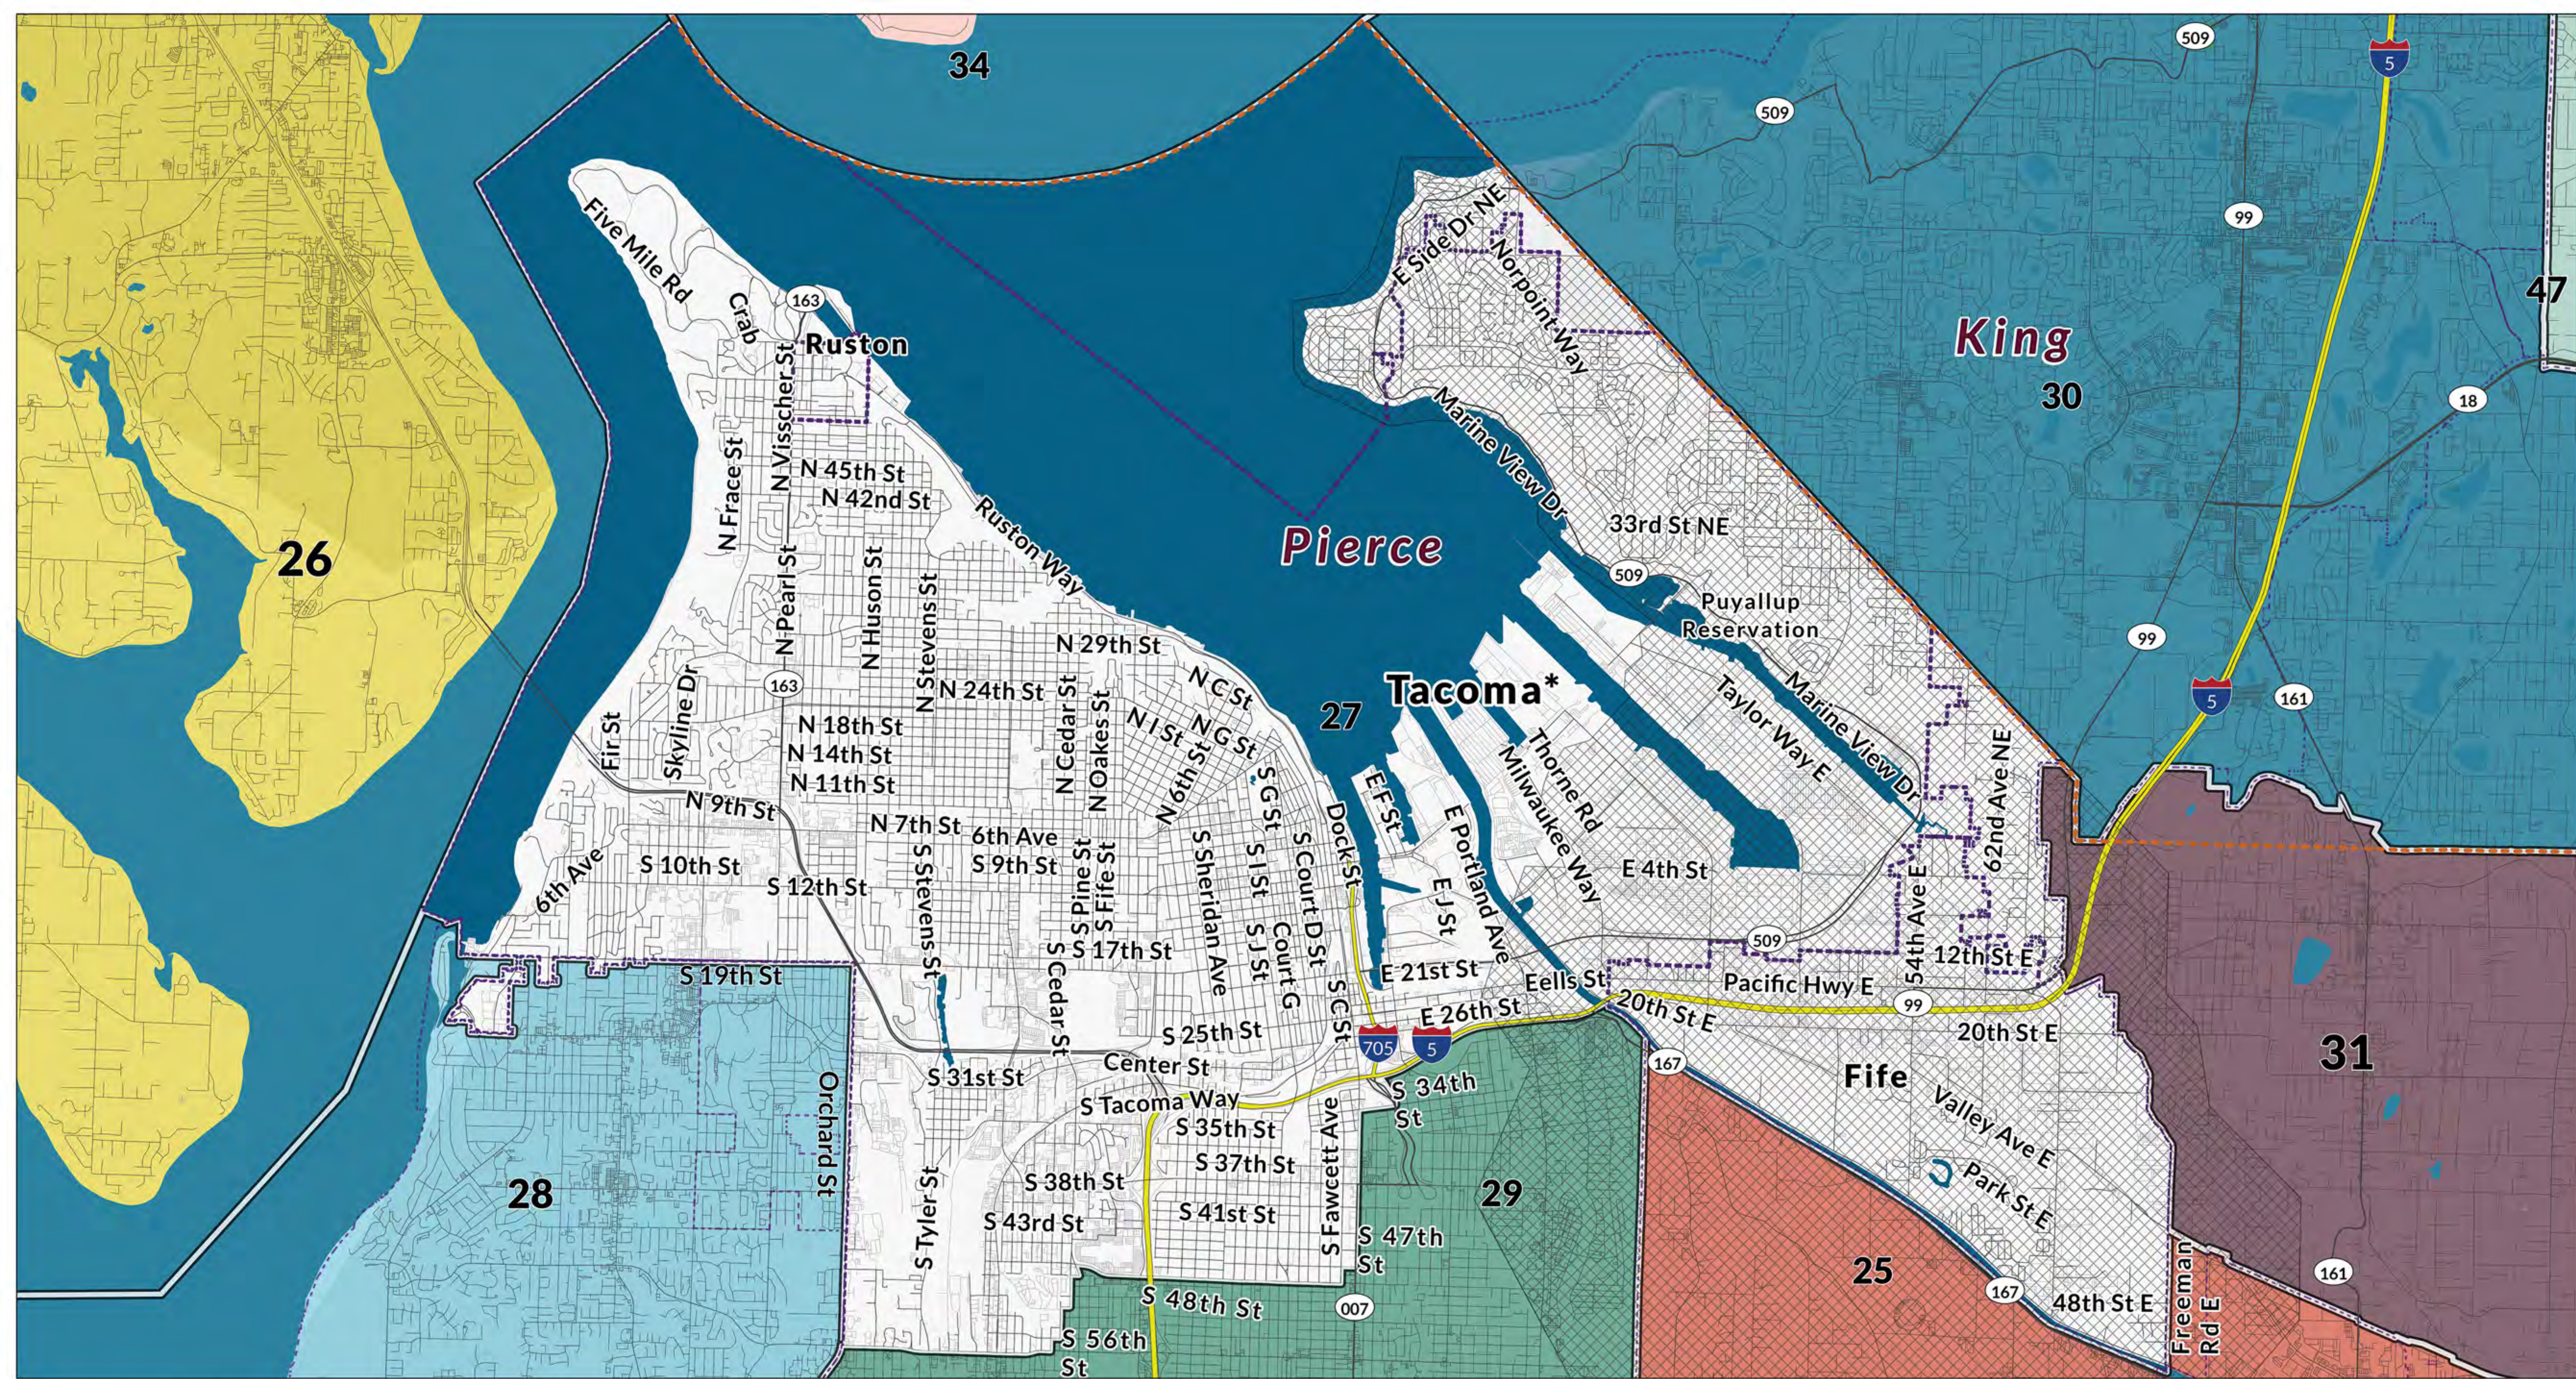

Legislative District 26

- Legend**
- Counties
 - Tribal Lands
 - Roads
 - Interstate
 - State Route and US Highway
 - Cities
 - 2022 Legislative Districts

Washington State
Redistricting Commission

Spatial Reference
 PCS: NAD 1983 HARN StatePlane Washington South FIPS 4602 Feet
 GCS: GCS North American 1983 HARN
 Datum: North American 1983 HARN
 Projection: Lambert Conformal Conic