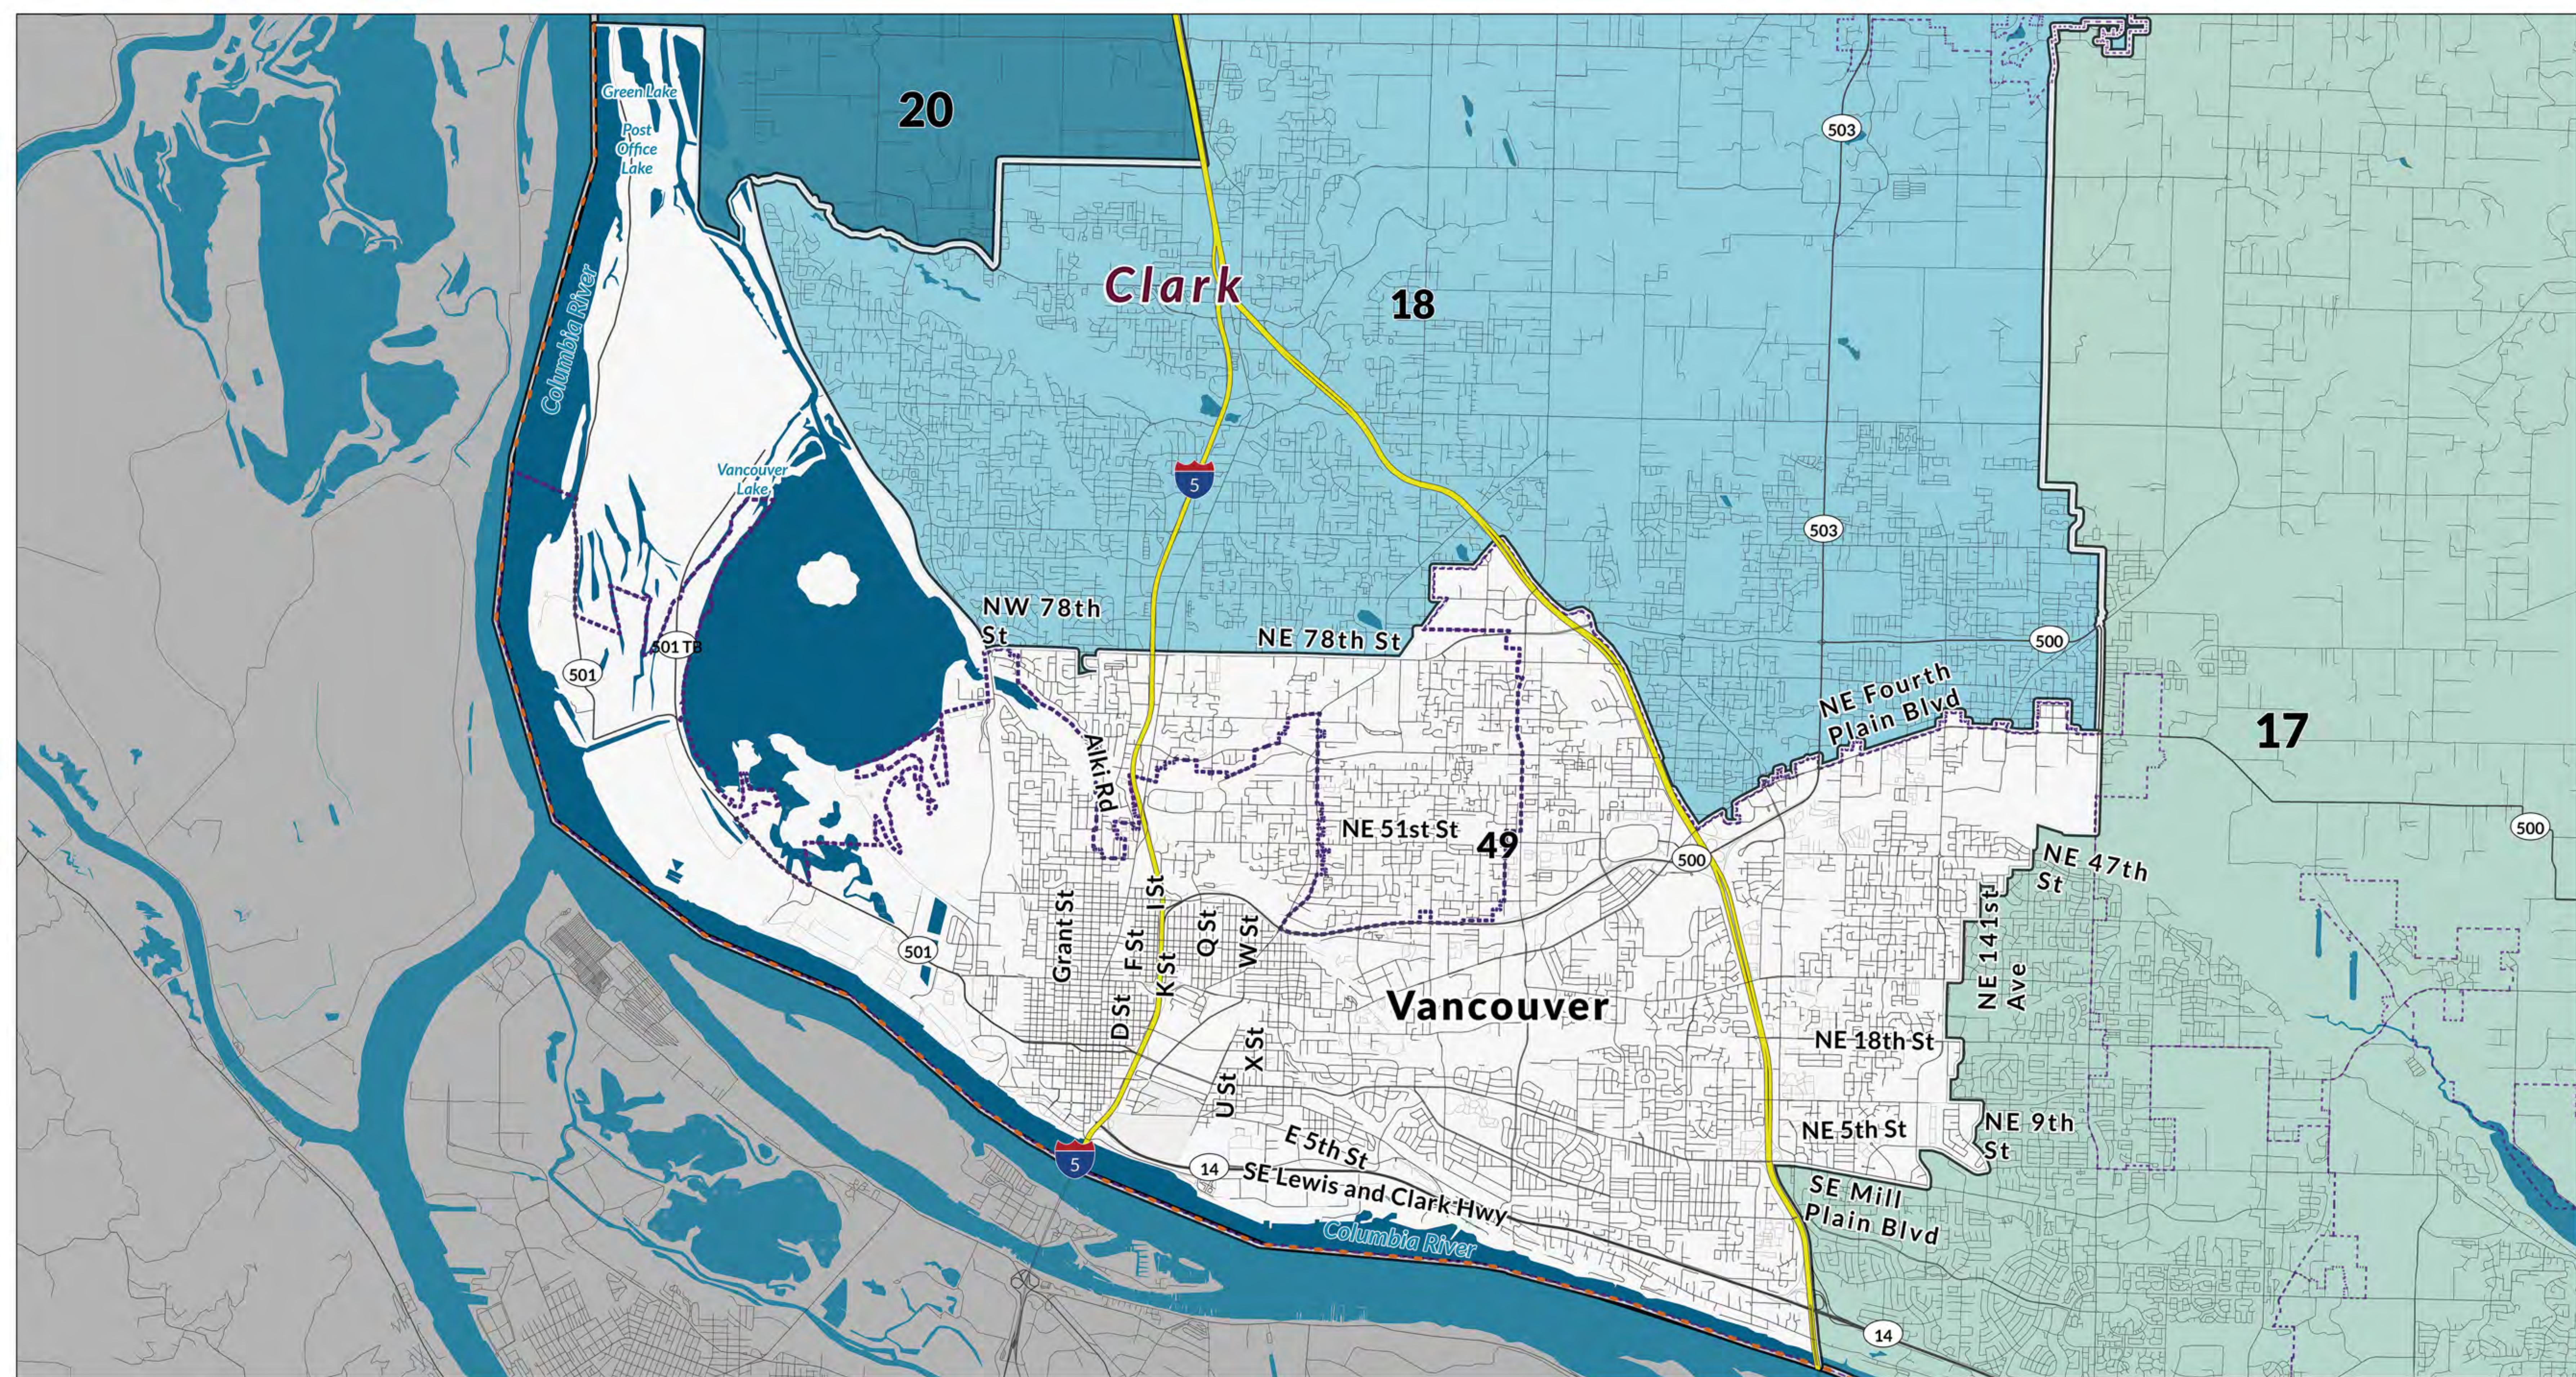

1. **Legend**
2. Counties
   - Tribal Lands
   - Roads
   - Interstate
   - State Route and US Highway
   - Cities
   - 2022 Legislative Districts

Legislative District 49

Spatial Reference
PCS: NAD 1983 HARN StatePlane Washington South FIPS 4602 Feet
GCS: GCS North American 1983 HARN
Datum: North American 1983 HARN
Projection: Lambert Conformal Conic