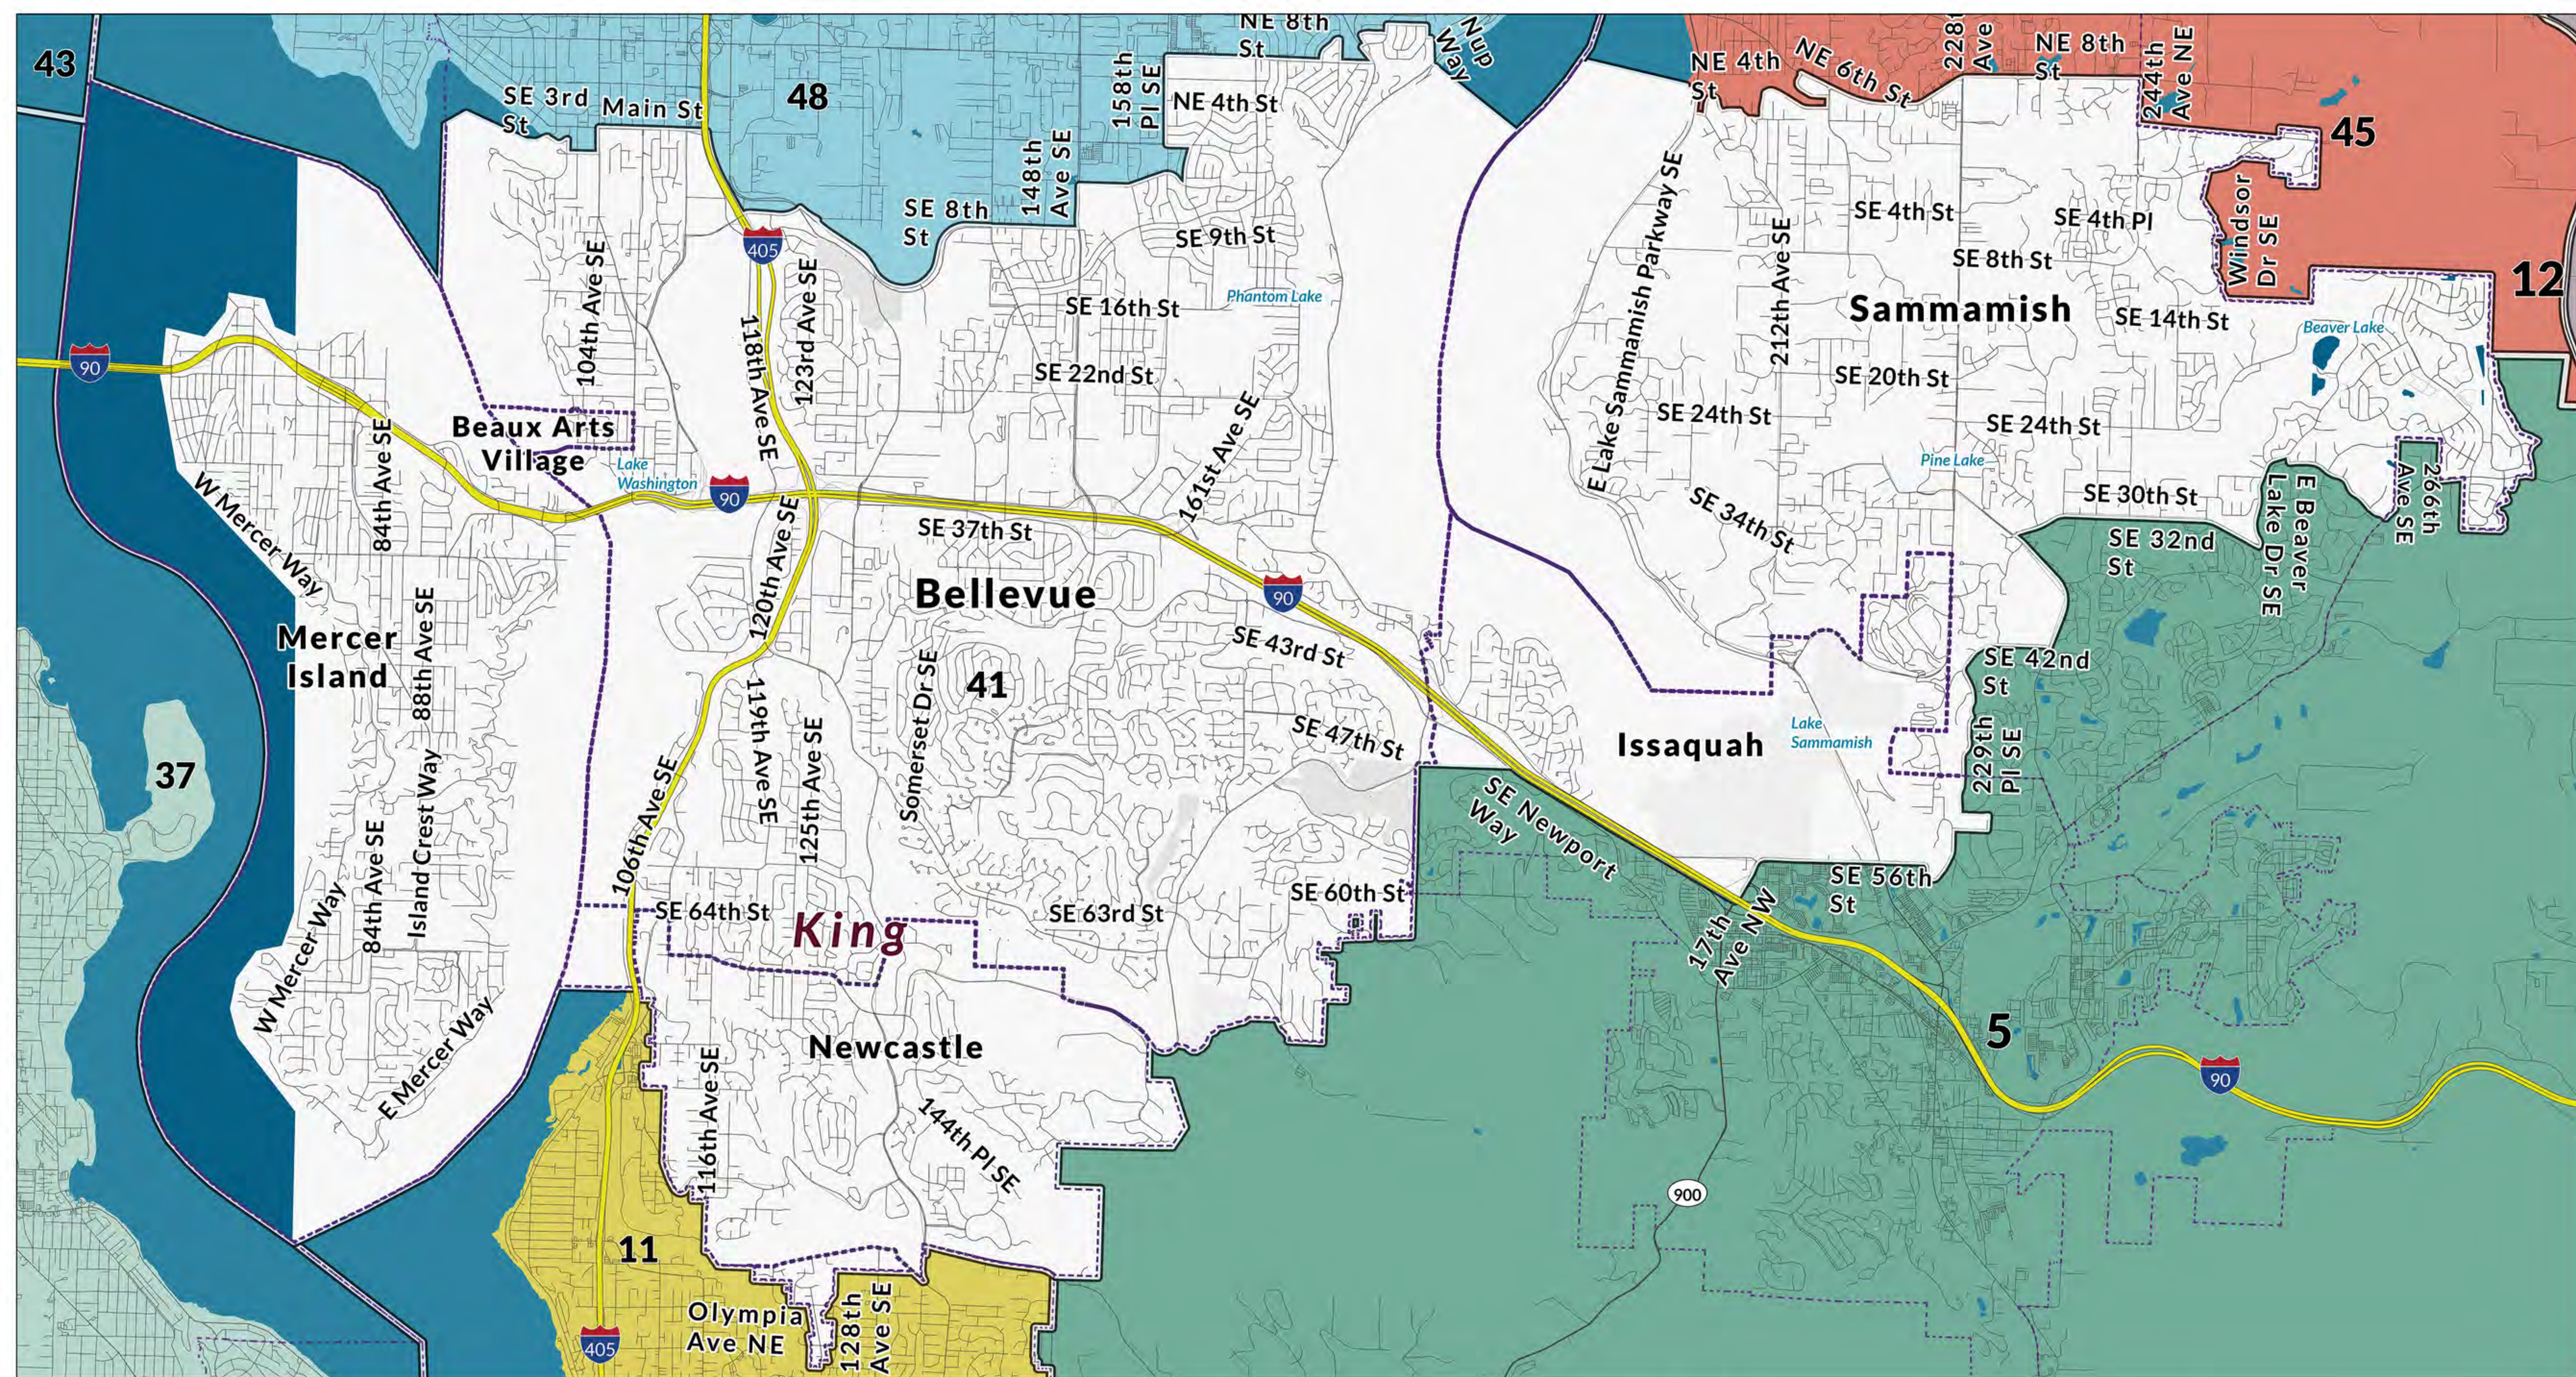

Legislative District 40

- Legend**
- Counties
 - Tribal Lands
 - Roads
 - Interstate
 - State Route and US Highway
 - Cities
 - 2022 Legislative Districts

Spatial Reference
 PCS: NAD 1983 HARN StatePlane Washington South FIPS 4602 Feet
 GCS: GCS North American 1983 HARN
 Datum: North American 1983 HARN
 Projection: Lambert Conformal Conic