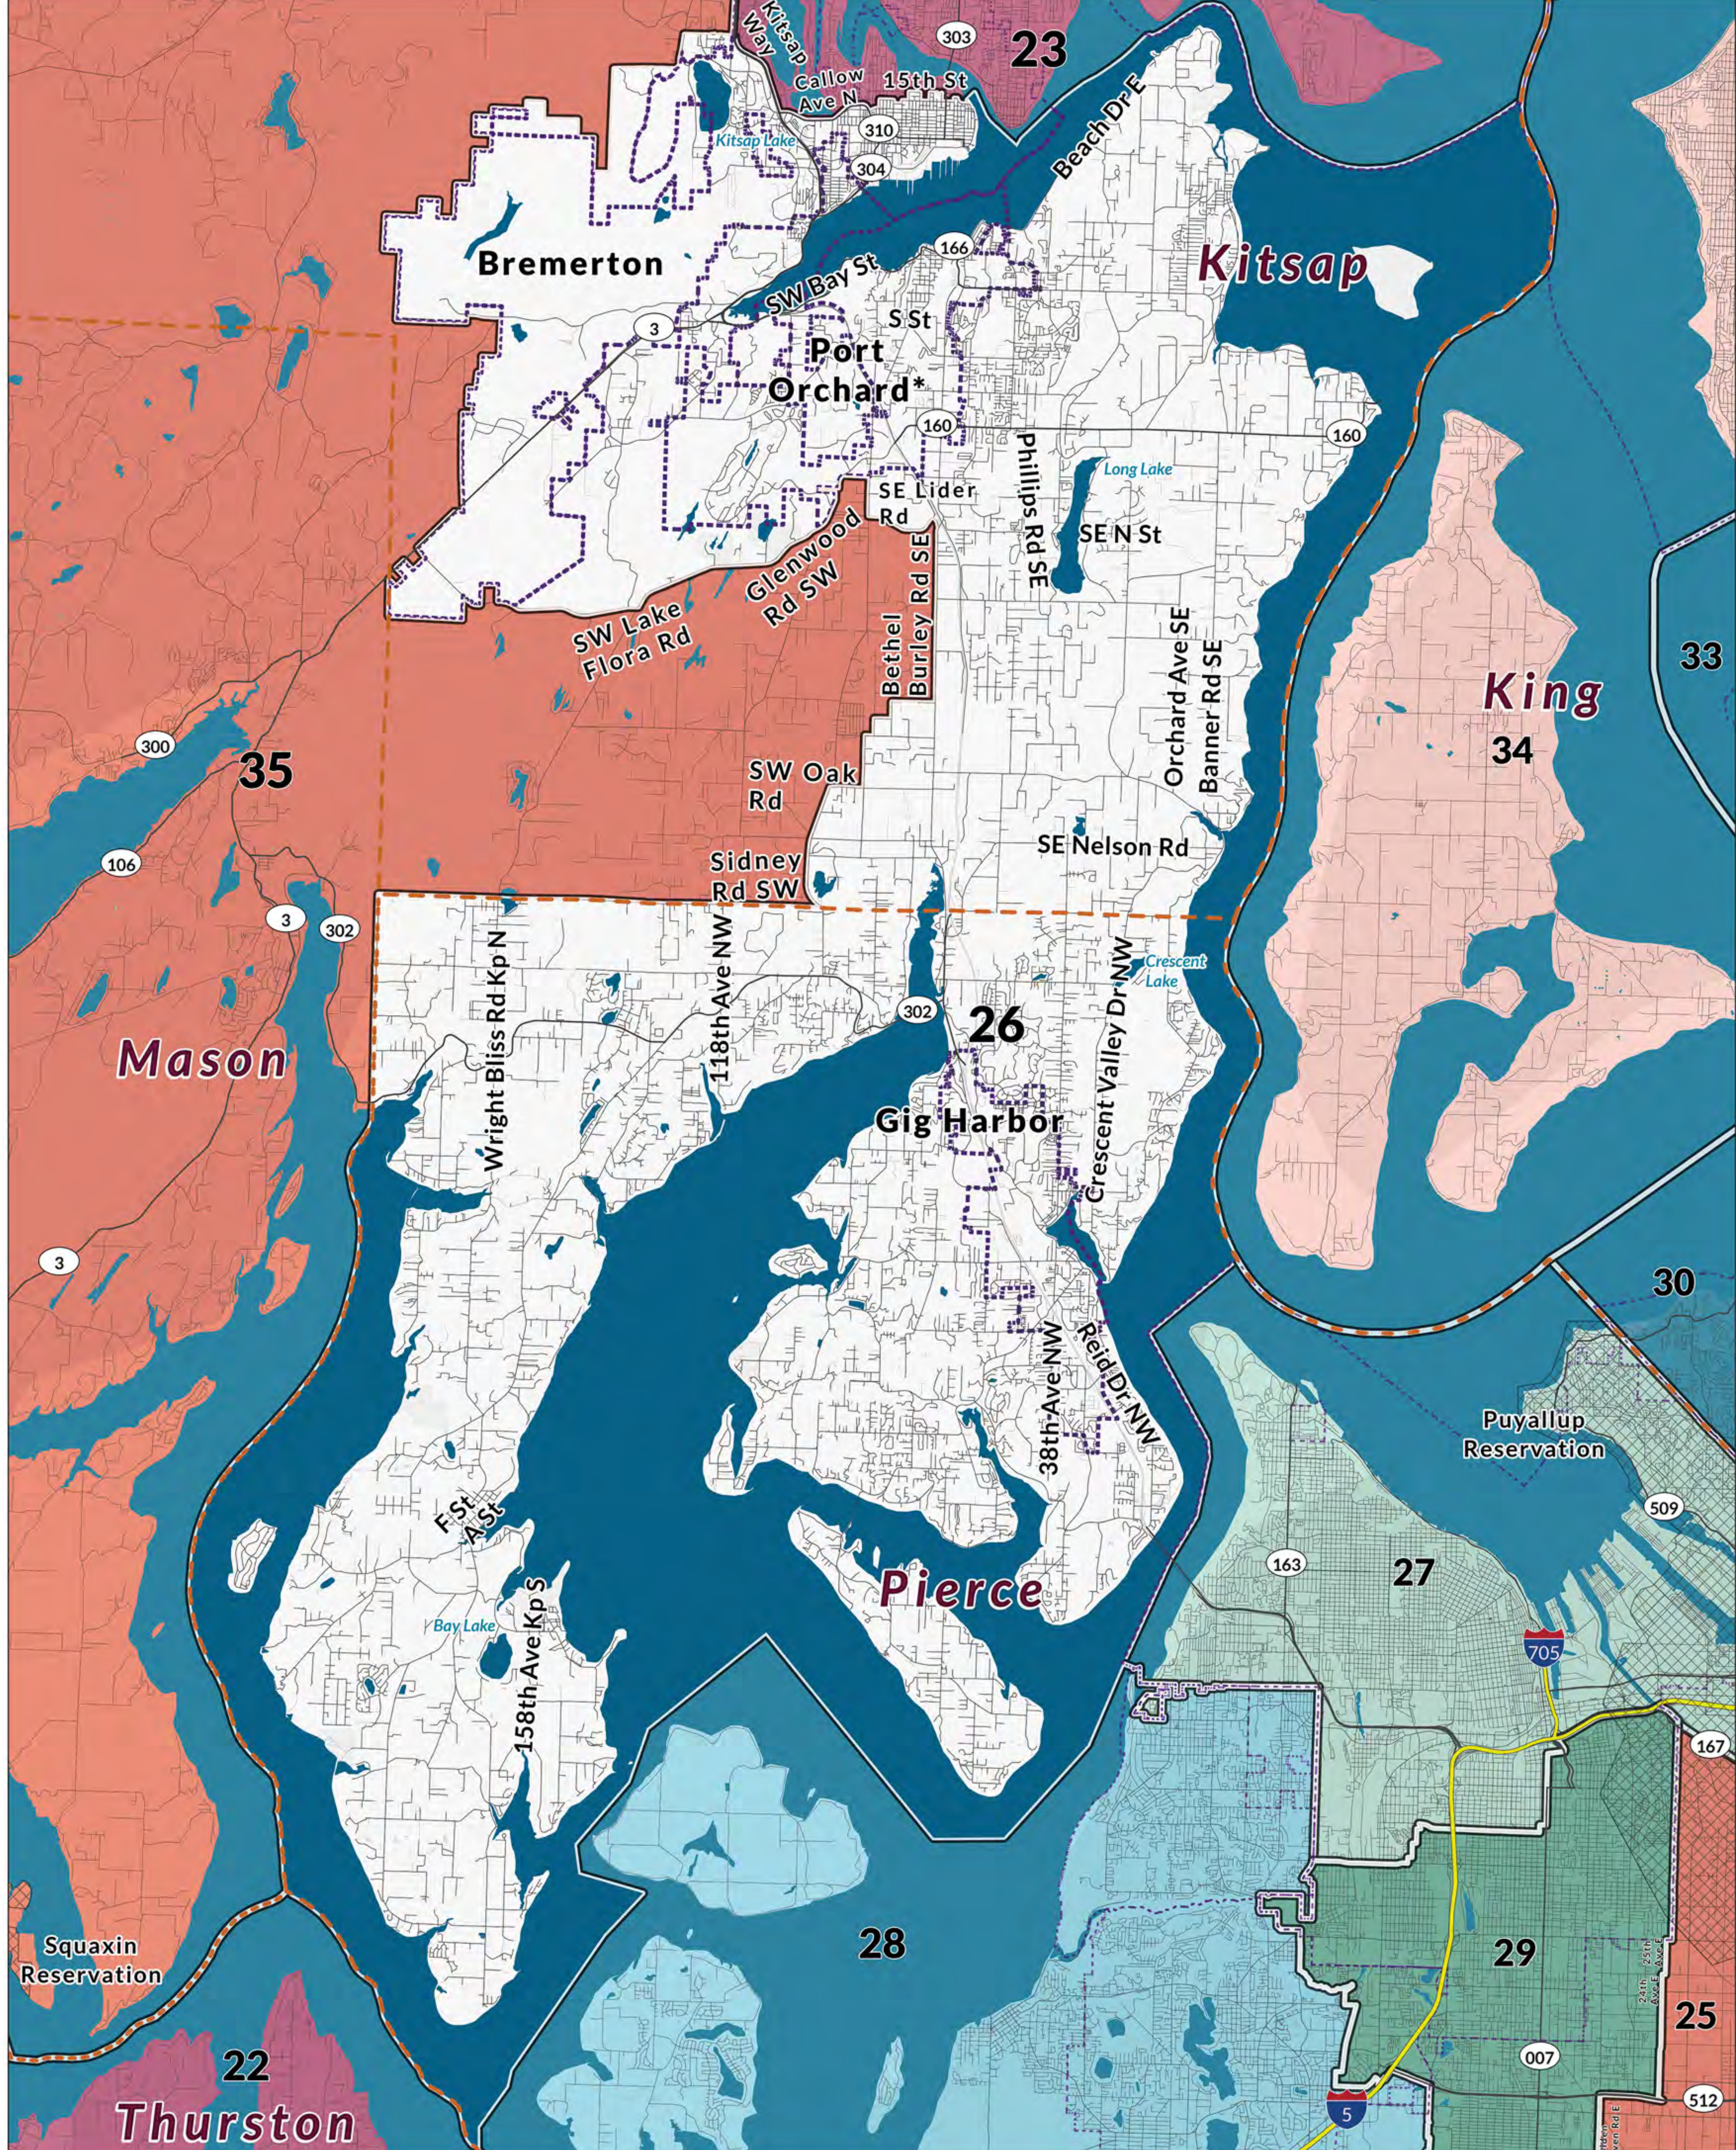

Legislative District 25

Legend

- Counties
- Tribal Lands
- Roads
- Interstate
- State Route and US Highway
- Cities
- 2022 Legislative Districts

Washington State
Redistricting Commission

Spatial Reference
 PCS: NAD 1983 HARN StatePlane Washington South FIPS 4602 Feet
 GCS: GCS North American 1983 HARN
 Datum: North American 1983 HARN
 Projection: Lambert Conformal Conic