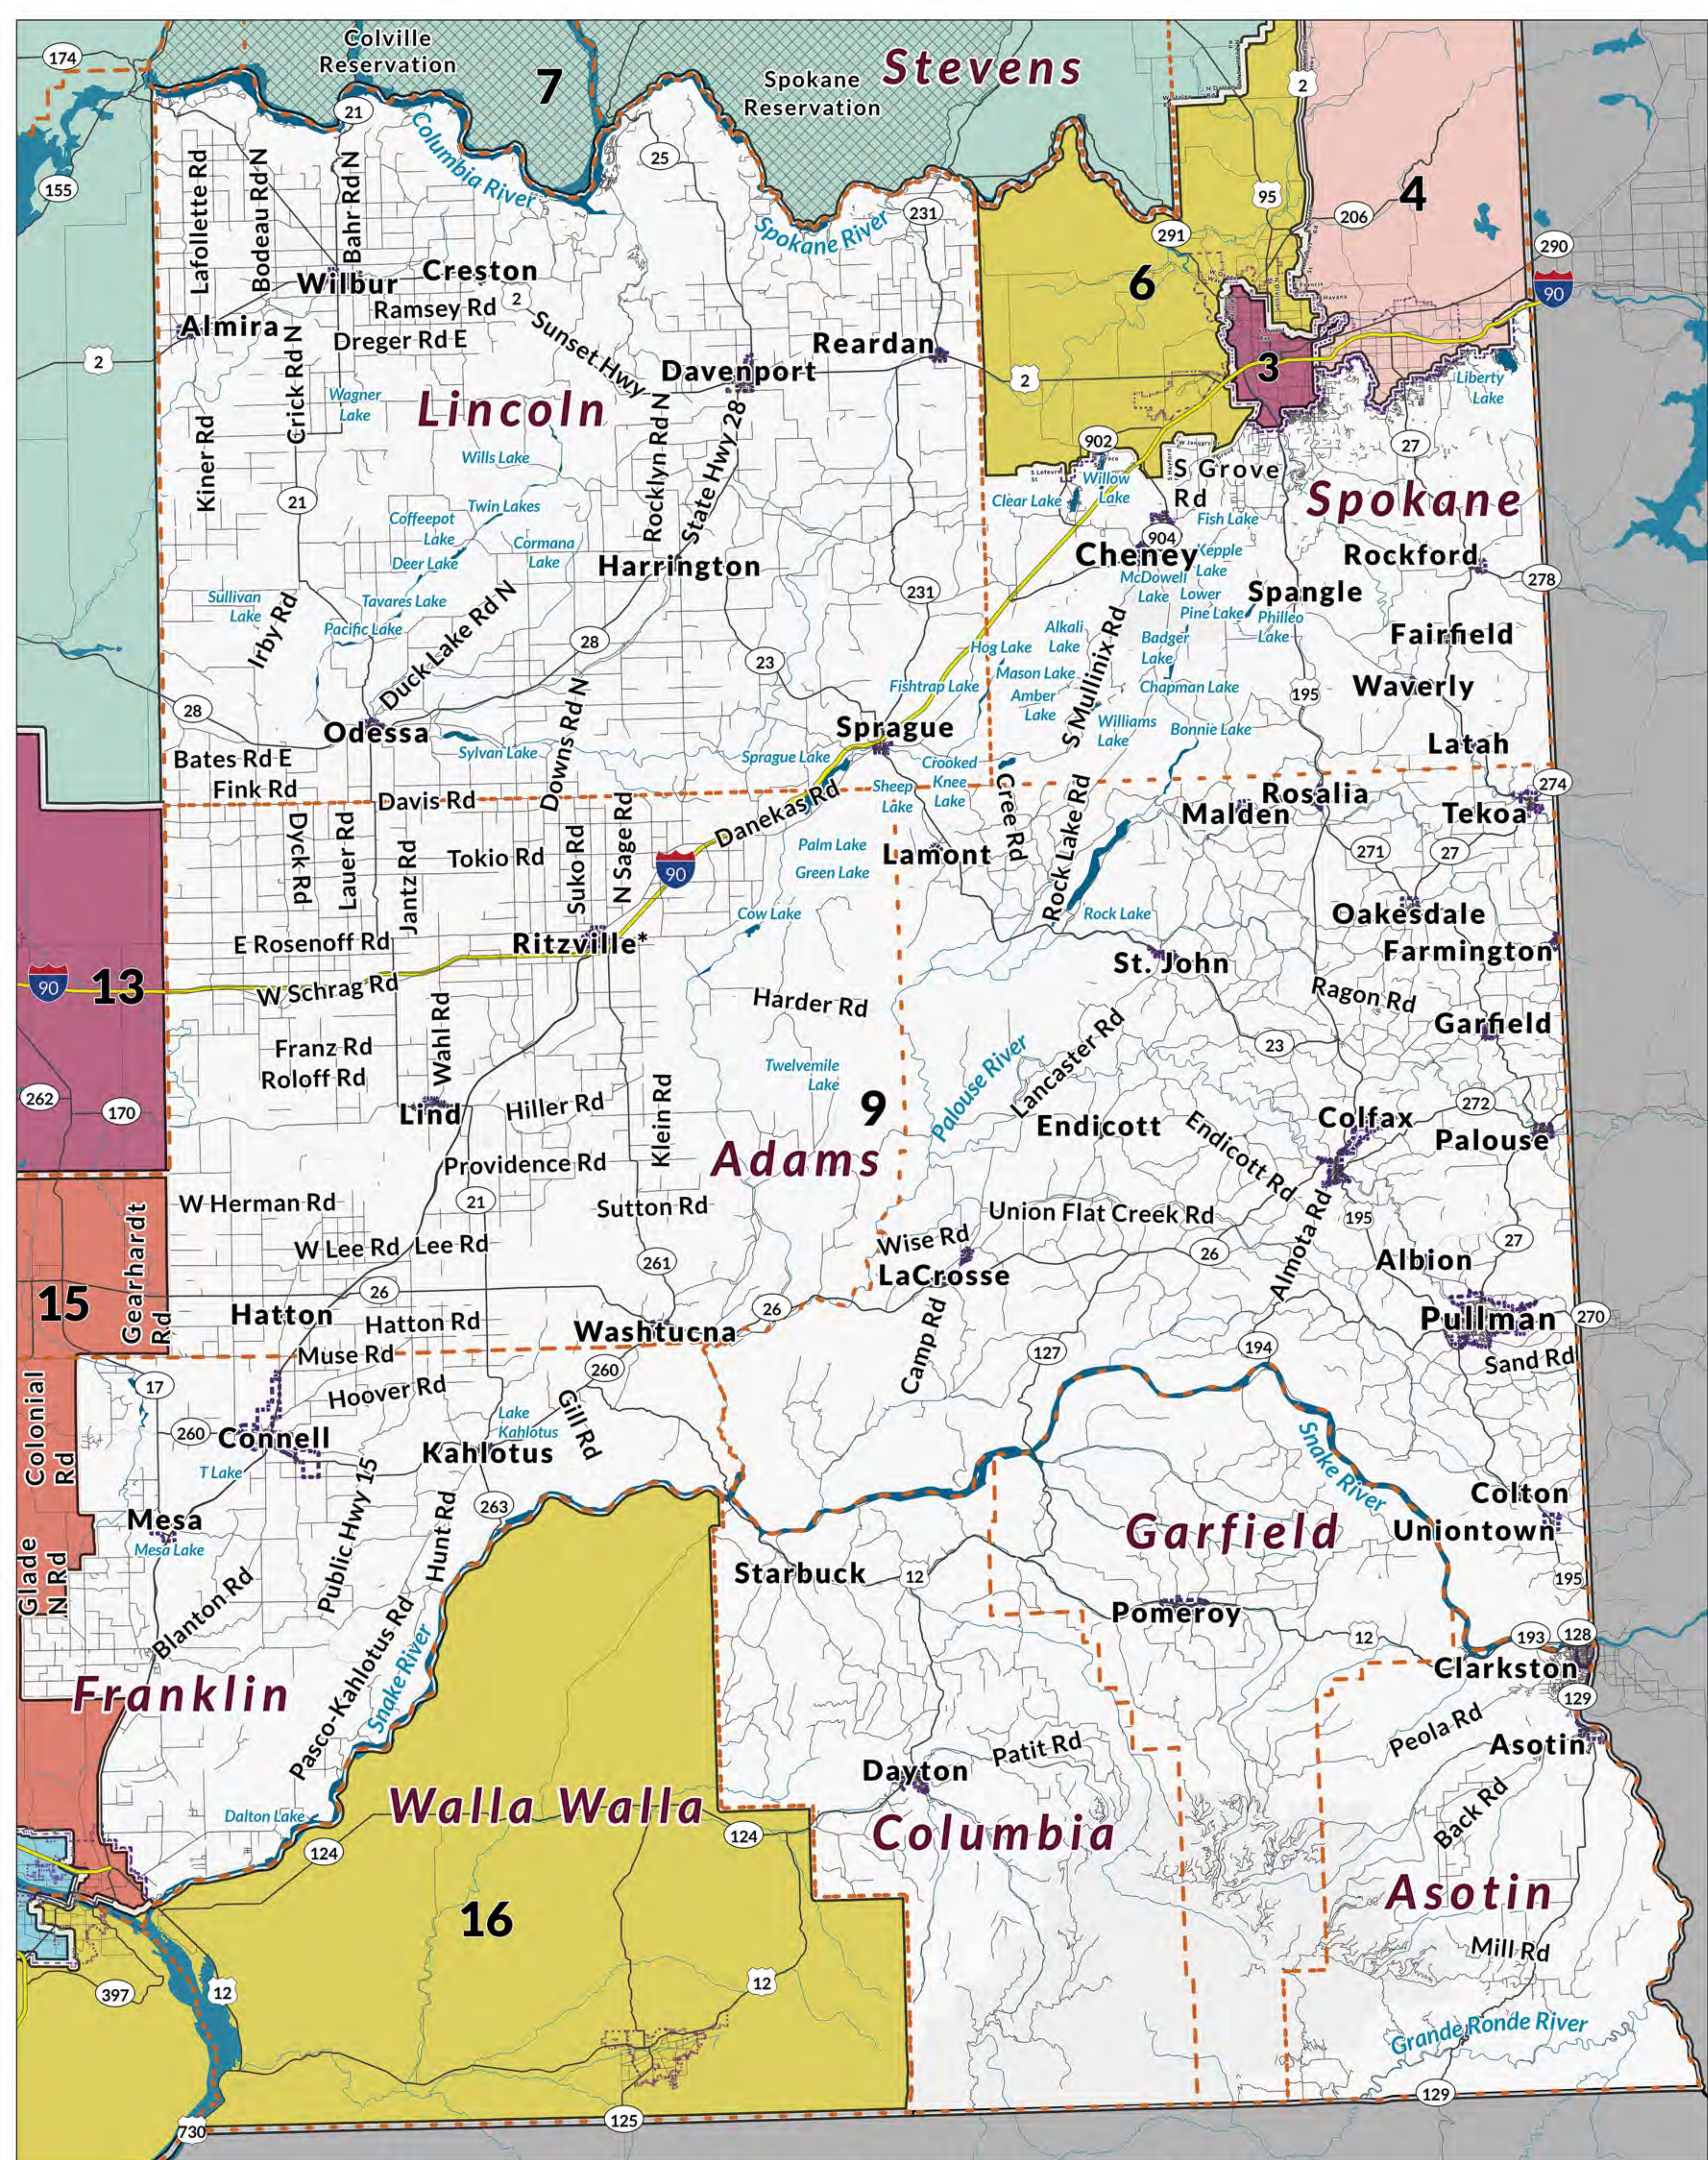

Legislative District 9

1. **Legend**
2. Counties
   - Tribal Lands
   - Roads
   - Interstate
   - State Route and US Highway
   - Cities
   - 2022 Legislative Districts

Washington State
Redistricting Commission
Spatial Reference
PCS: NAD 1983 HARN StatePlane Washington South FIPS 4602 Feet
GCS: GCS North American 1983 HARN
Datum: North American 1983 HARN
Projection: Lambert Conformal Conic