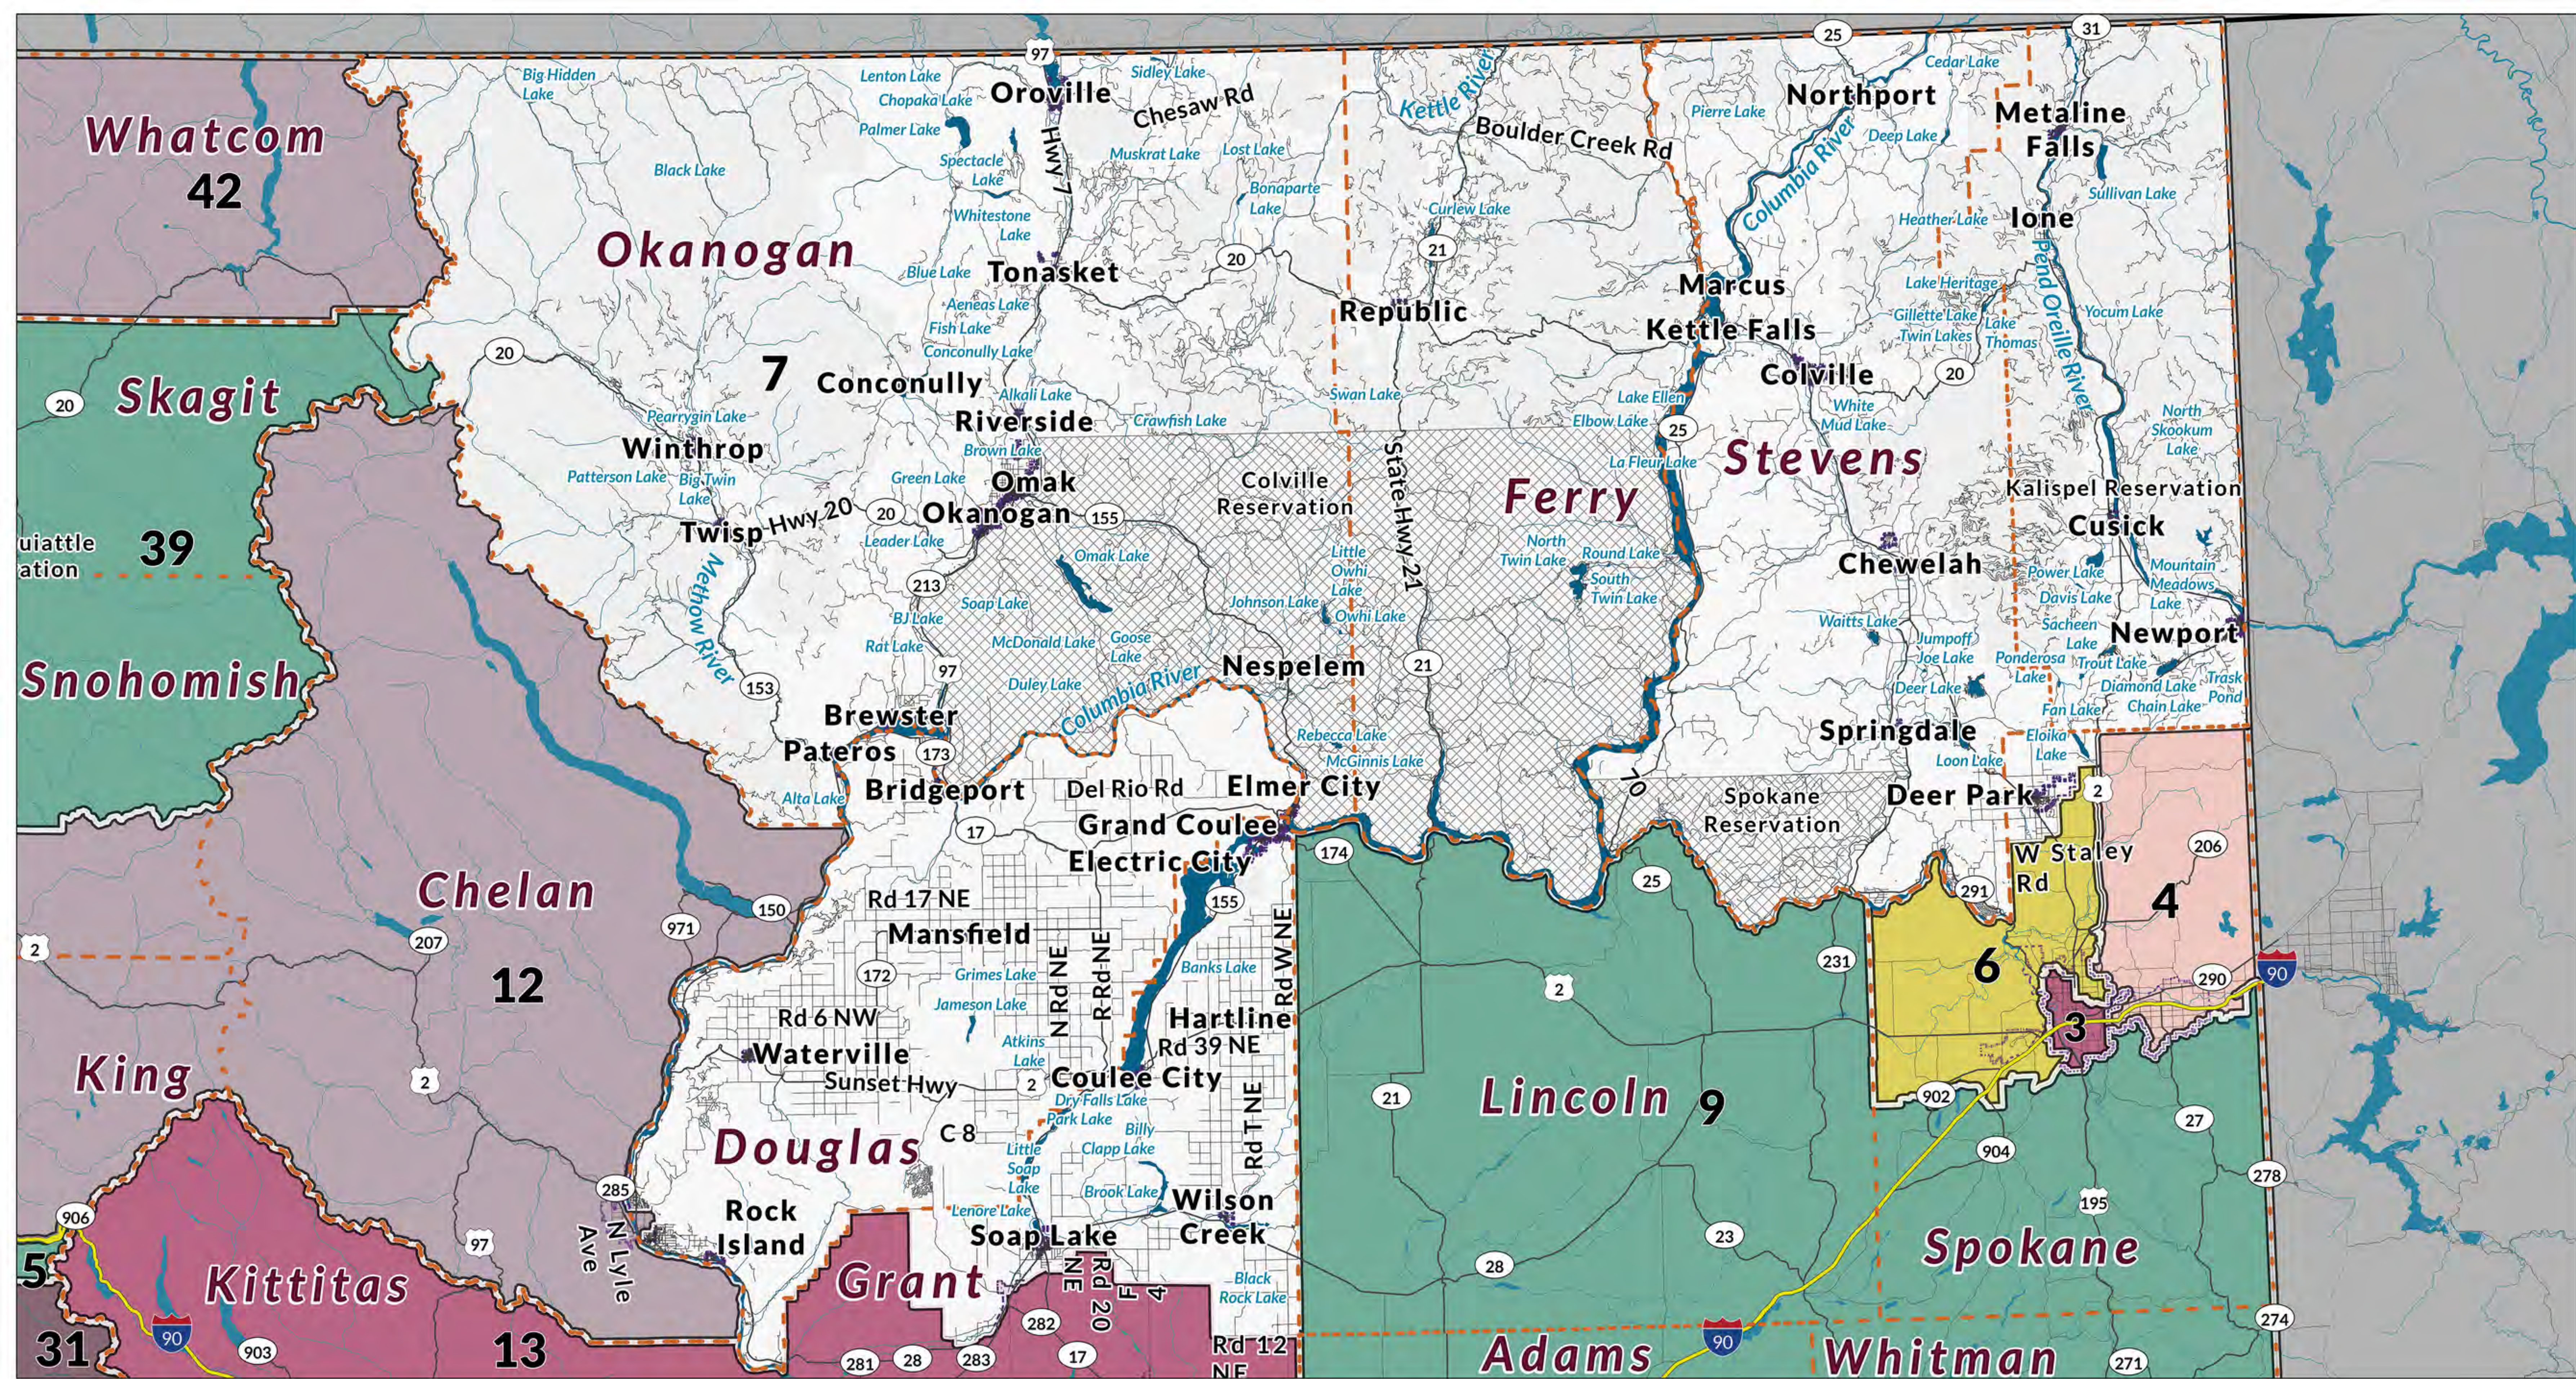

Legislative District 6

Legend

- Counties
- Tribal Lands
- Roads
- Interstate
- State Route and US Highway
- Cities
- 2022 Legislative Districts

Washington State
Redistricting Commission

Spatial Reference
 PCS: NAD 1983 HARN StatePlane Washington South FIPS 4602 Feet
 GCS: GCS North American 1983 HARN
 Datum: North American 1983 HARN
 Projection: Lambert Conformal Conic