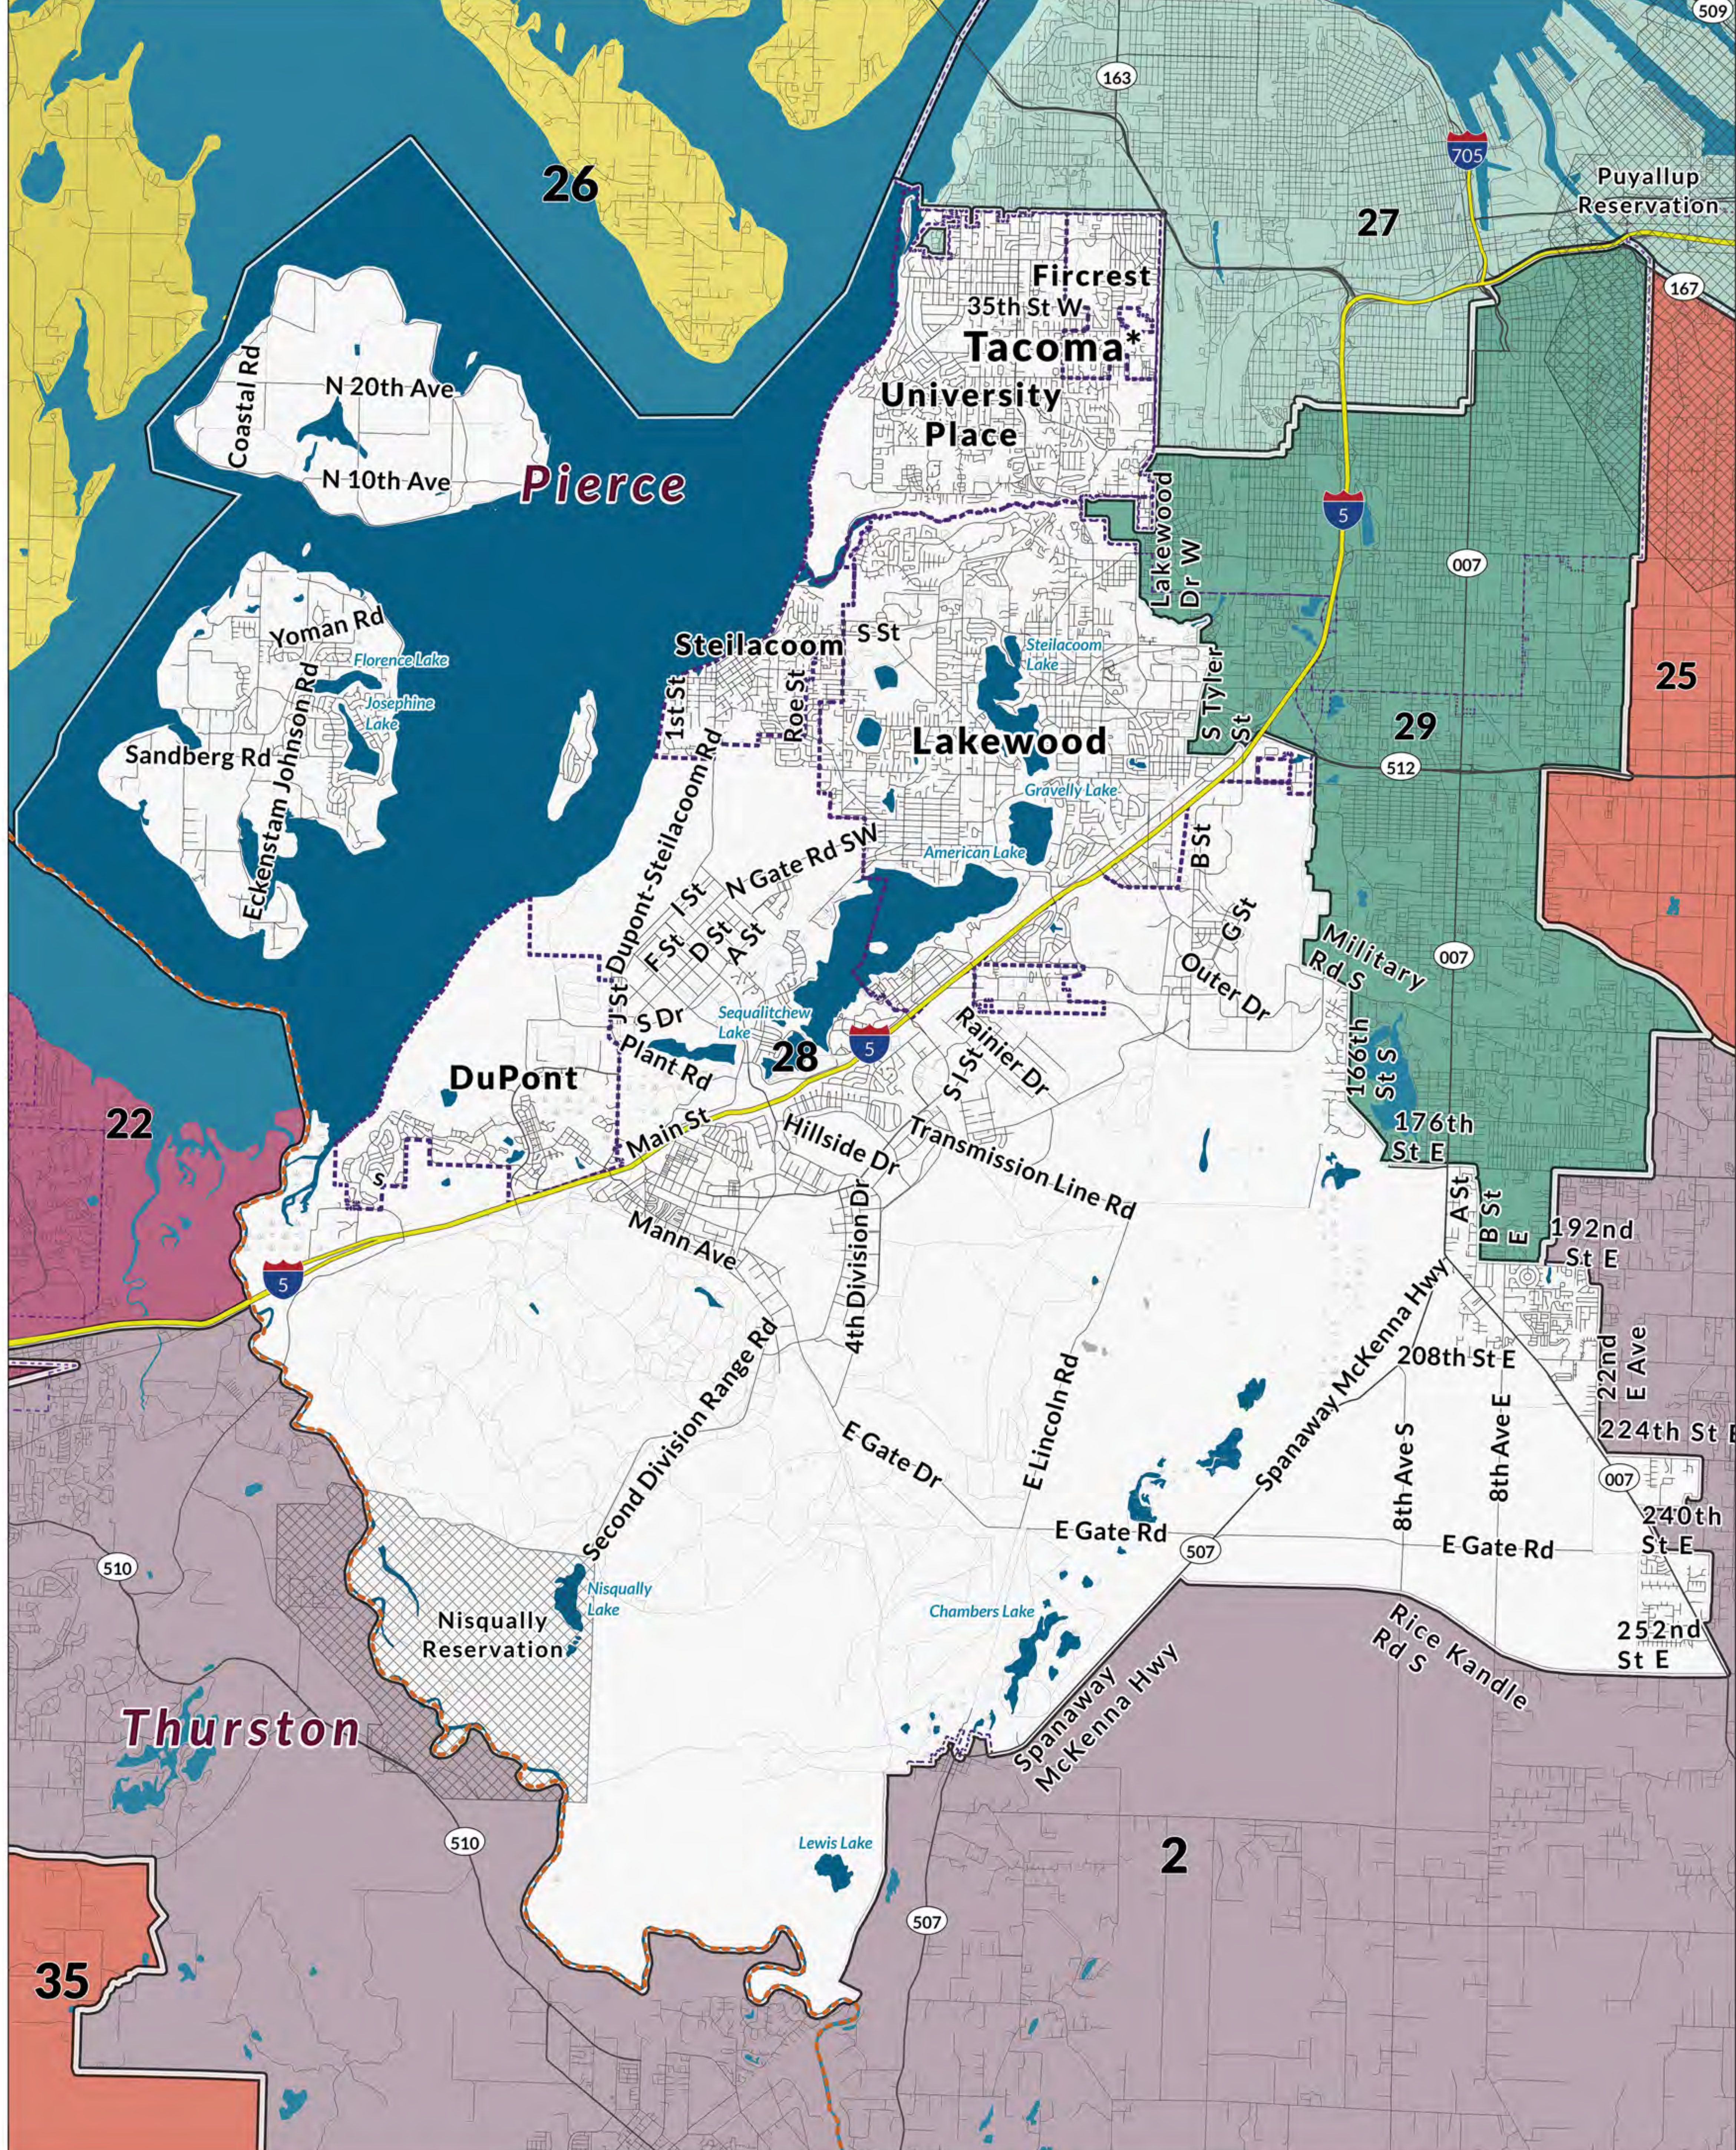

Legislative District 28

Legend

- Counties
- Tribal Lands
- Roads
- Interstate
- State Route and US Highway
- Cities
- 2022 Legislative Districts

Washington State
Redistricting Commission

Spatial Reference
PCS: NAD 1983 HARN StatePlane Washington South FIPS 4602 Feet
GCS: GCS North American 1983 HARN
Datum: North American 1983 HARN
Projection: Lambert Conformal Conic