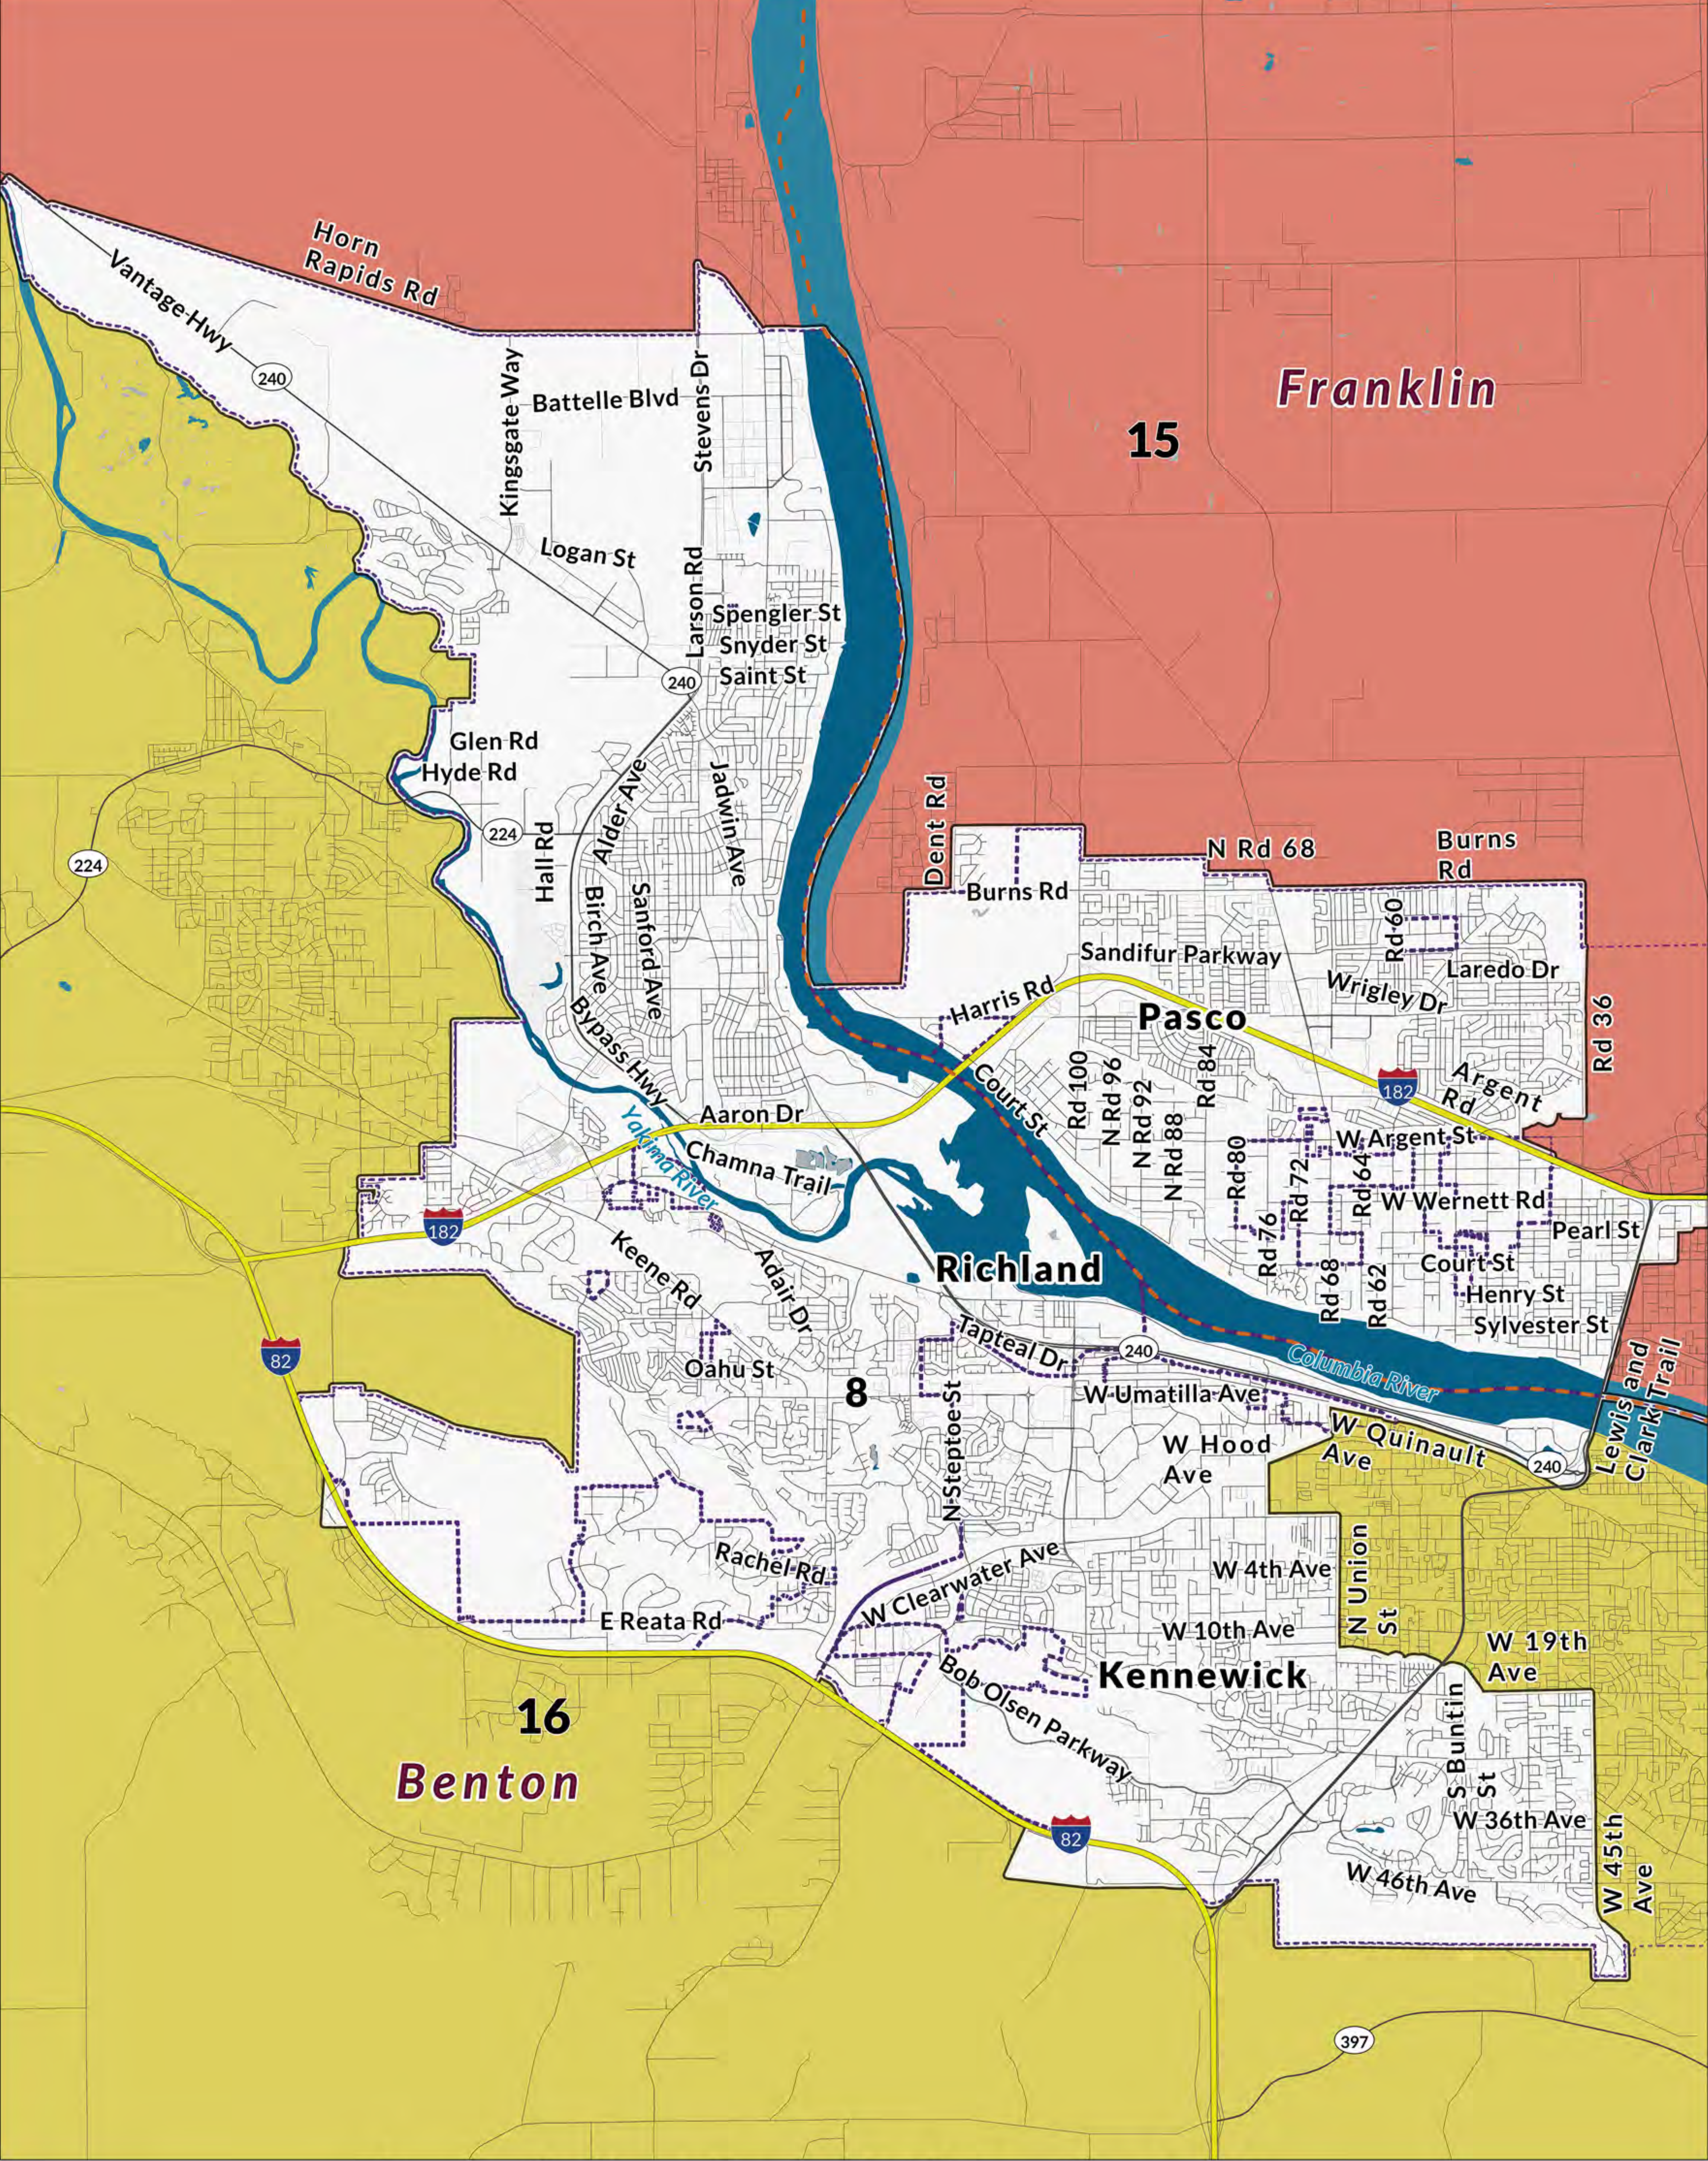

- Legend**
- Counties
 - Tribal Lands
 - Roads
 - Interstate
 - State Route and US Highway
 - Cities
 - 2022 Legislative Districts

Legislative District 7

Spatial Reference
 PCS: NAD 1983 HARN StatePlane Washington South FIPS 4602 Feet
 GCS: GCS North American 1983 HARN
 Datum: North American 1983 HARN
 Projection: Lambert Conformal Conic