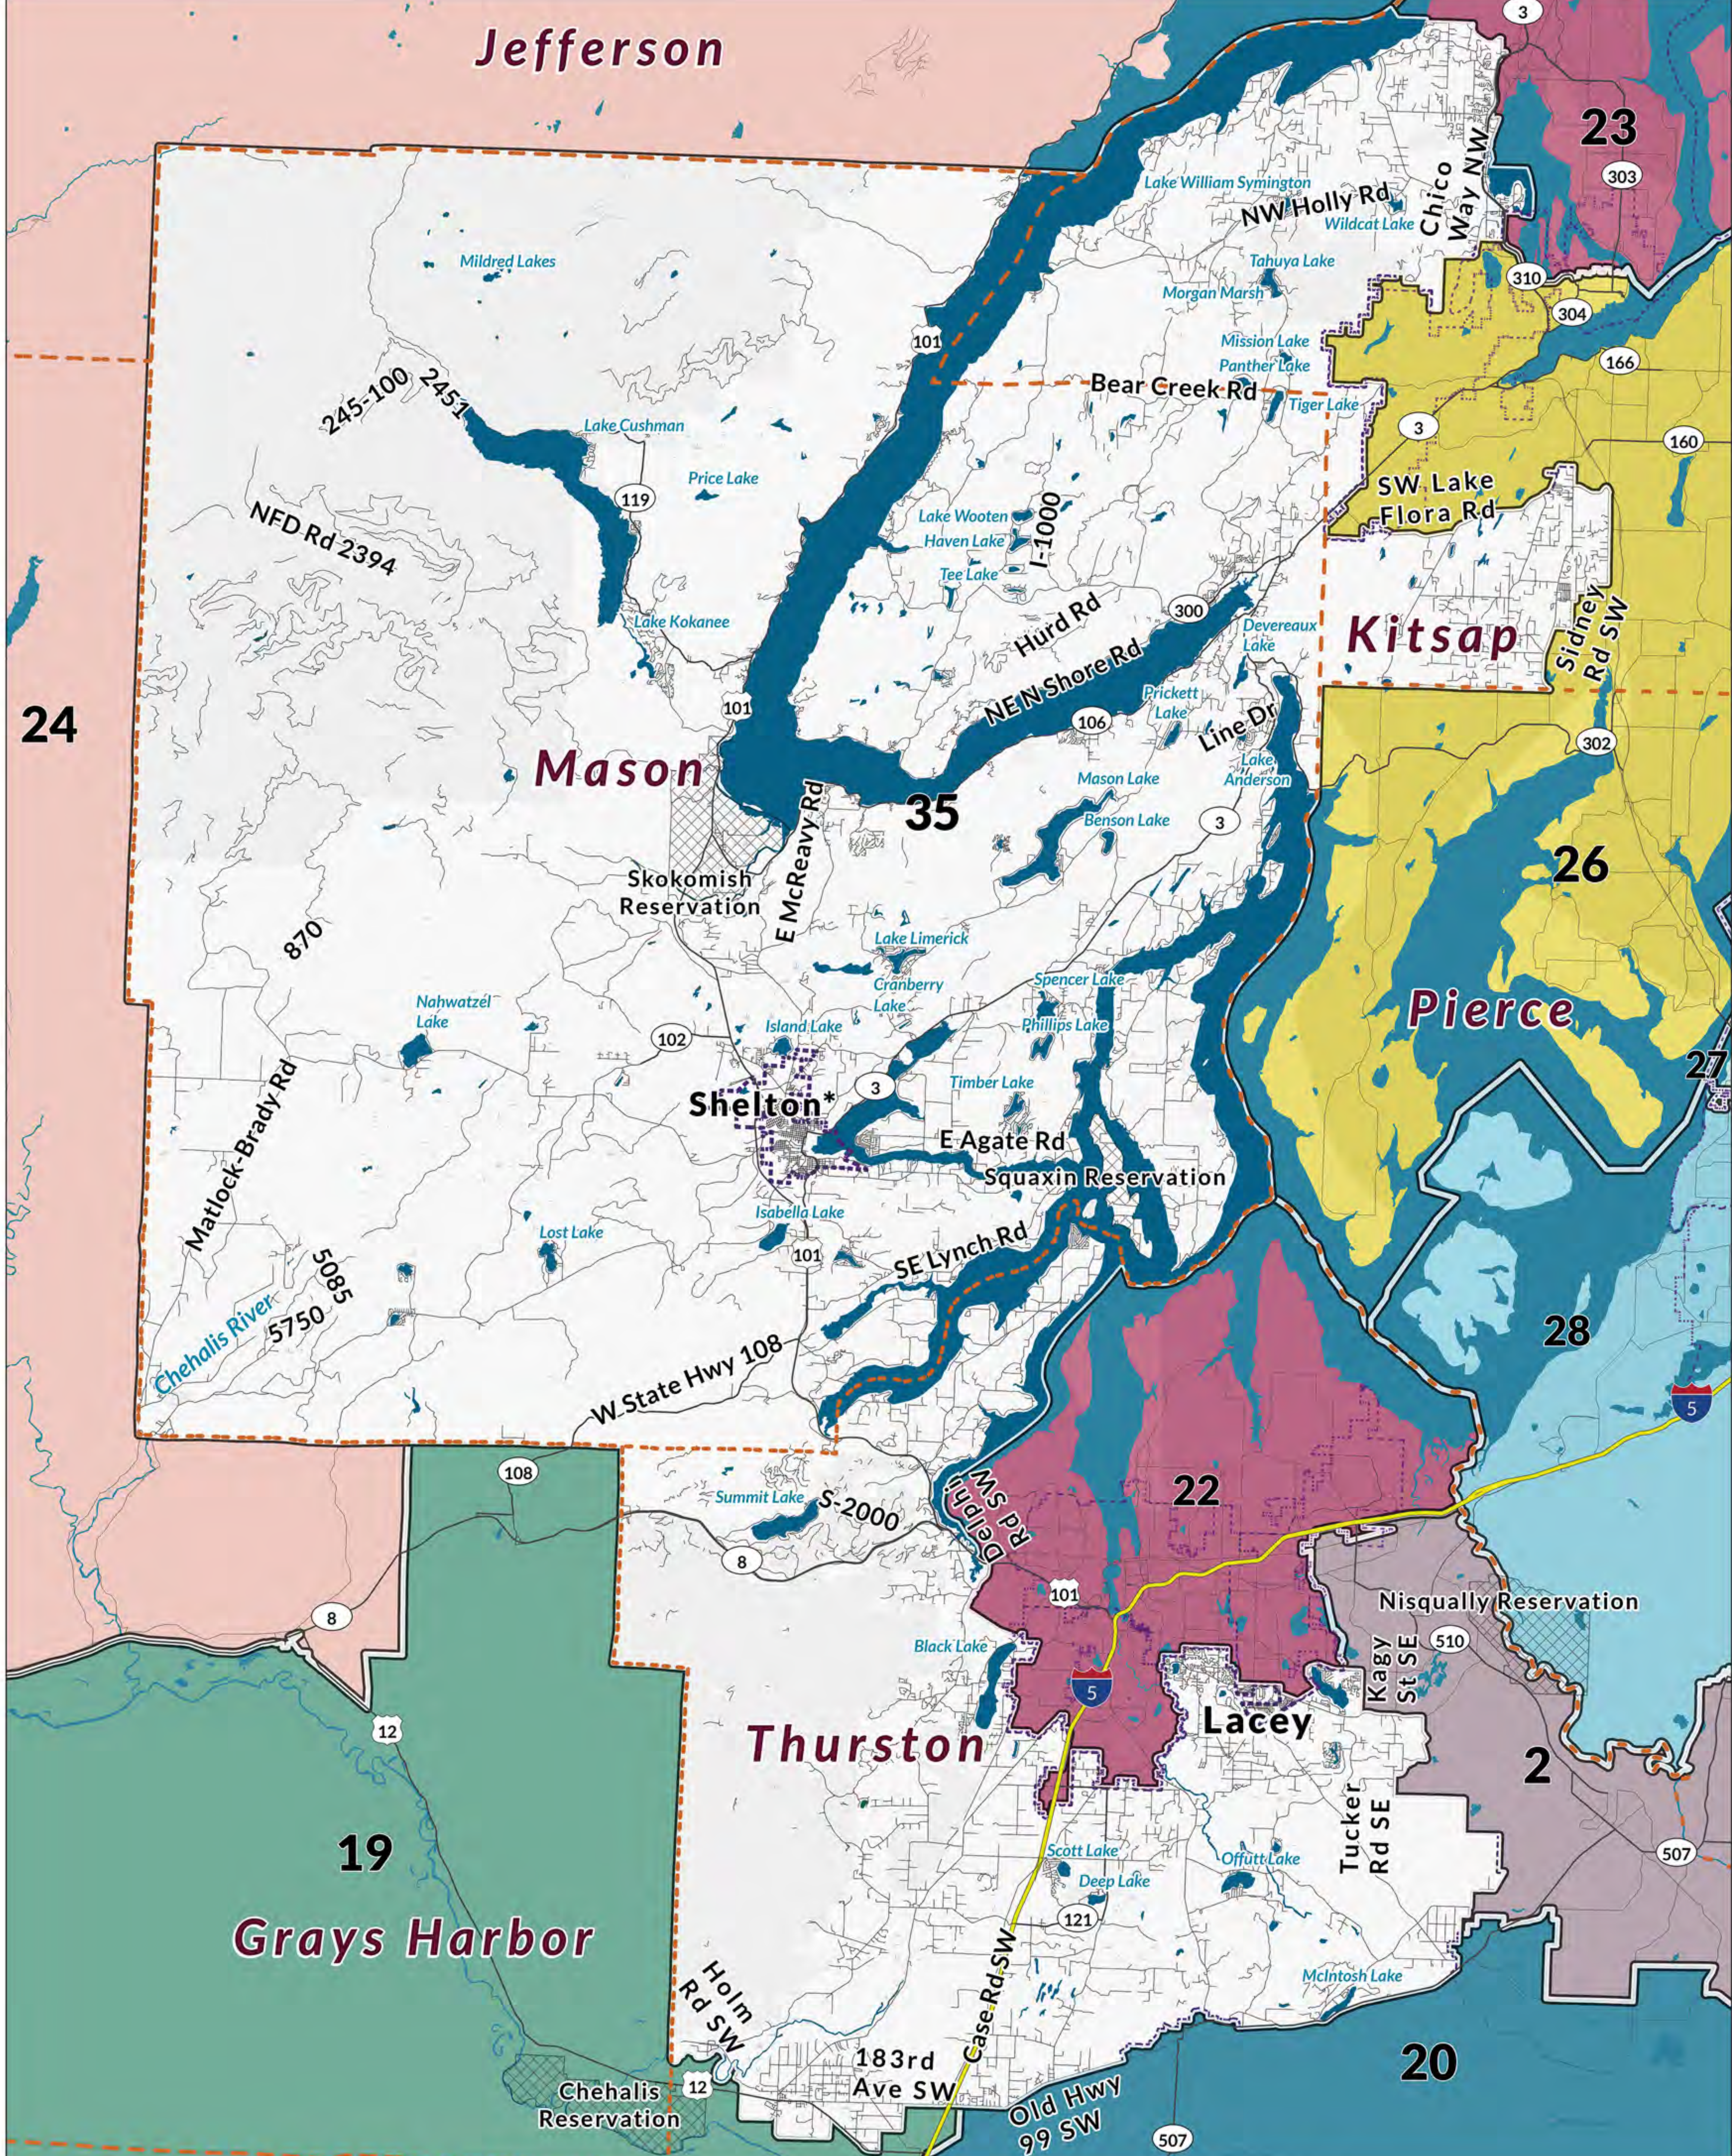

Legislative District 34

Legend

- Counties
- Tribal Lands
- Roads
- Interstate
- State Route and US Highway
- Cities
- 2022 Legislative Districts

Spatial Reference
 PCS: NAD 1983 HARN StatePlane Washington South FIPS 4602 Feet
 GCS: GCS North American 1983 HARN
 Datum: North American 1983 HARN
 Projection: Lambert Conformal Conic