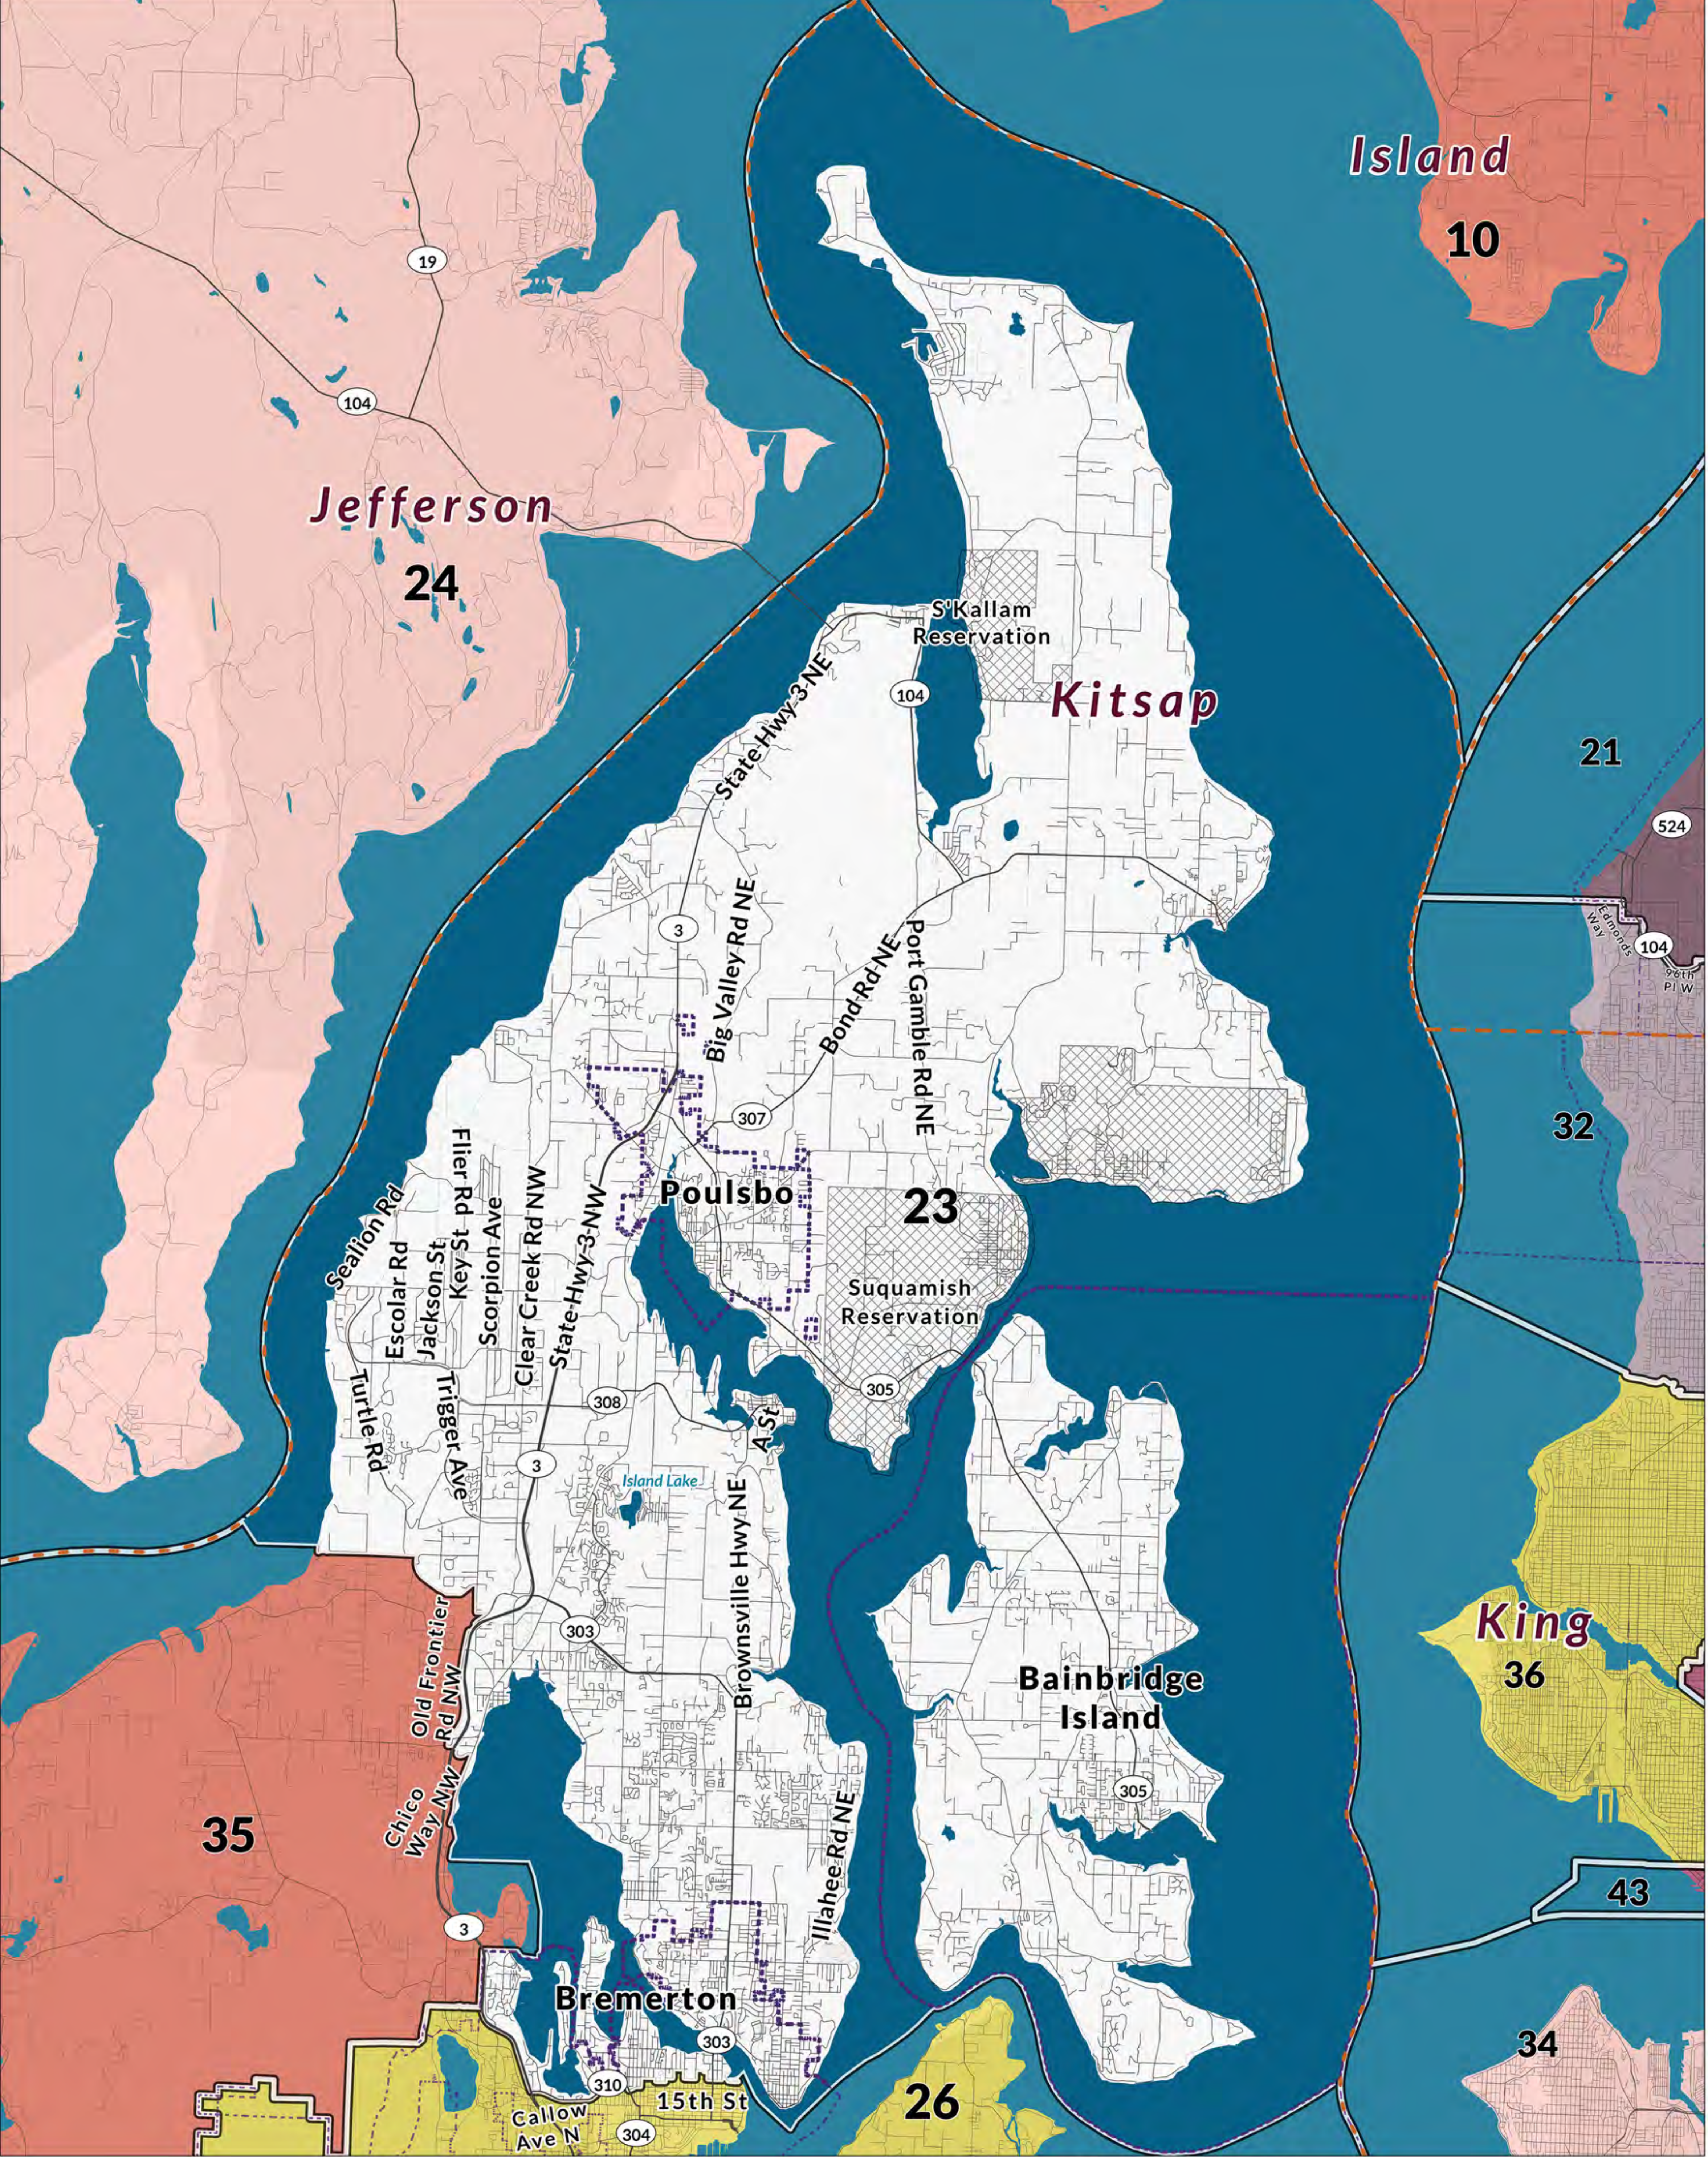

Legislative District 22

Legend

- Counties
- Tribal Lands
- Roads
- Interstate
- State Route and US Highway
- Cities
- 2022 Legislative Districts

Washington State
Redistricting Commission

Spatial Reference
 PCS: NAD 1983 HARN StatePlane Washington South FIPS 4602 Feet
 GCS: GCS North American 1983 HARN
 Datum: North American 1983 HARN
 Projection: Lambert Conformal Conic