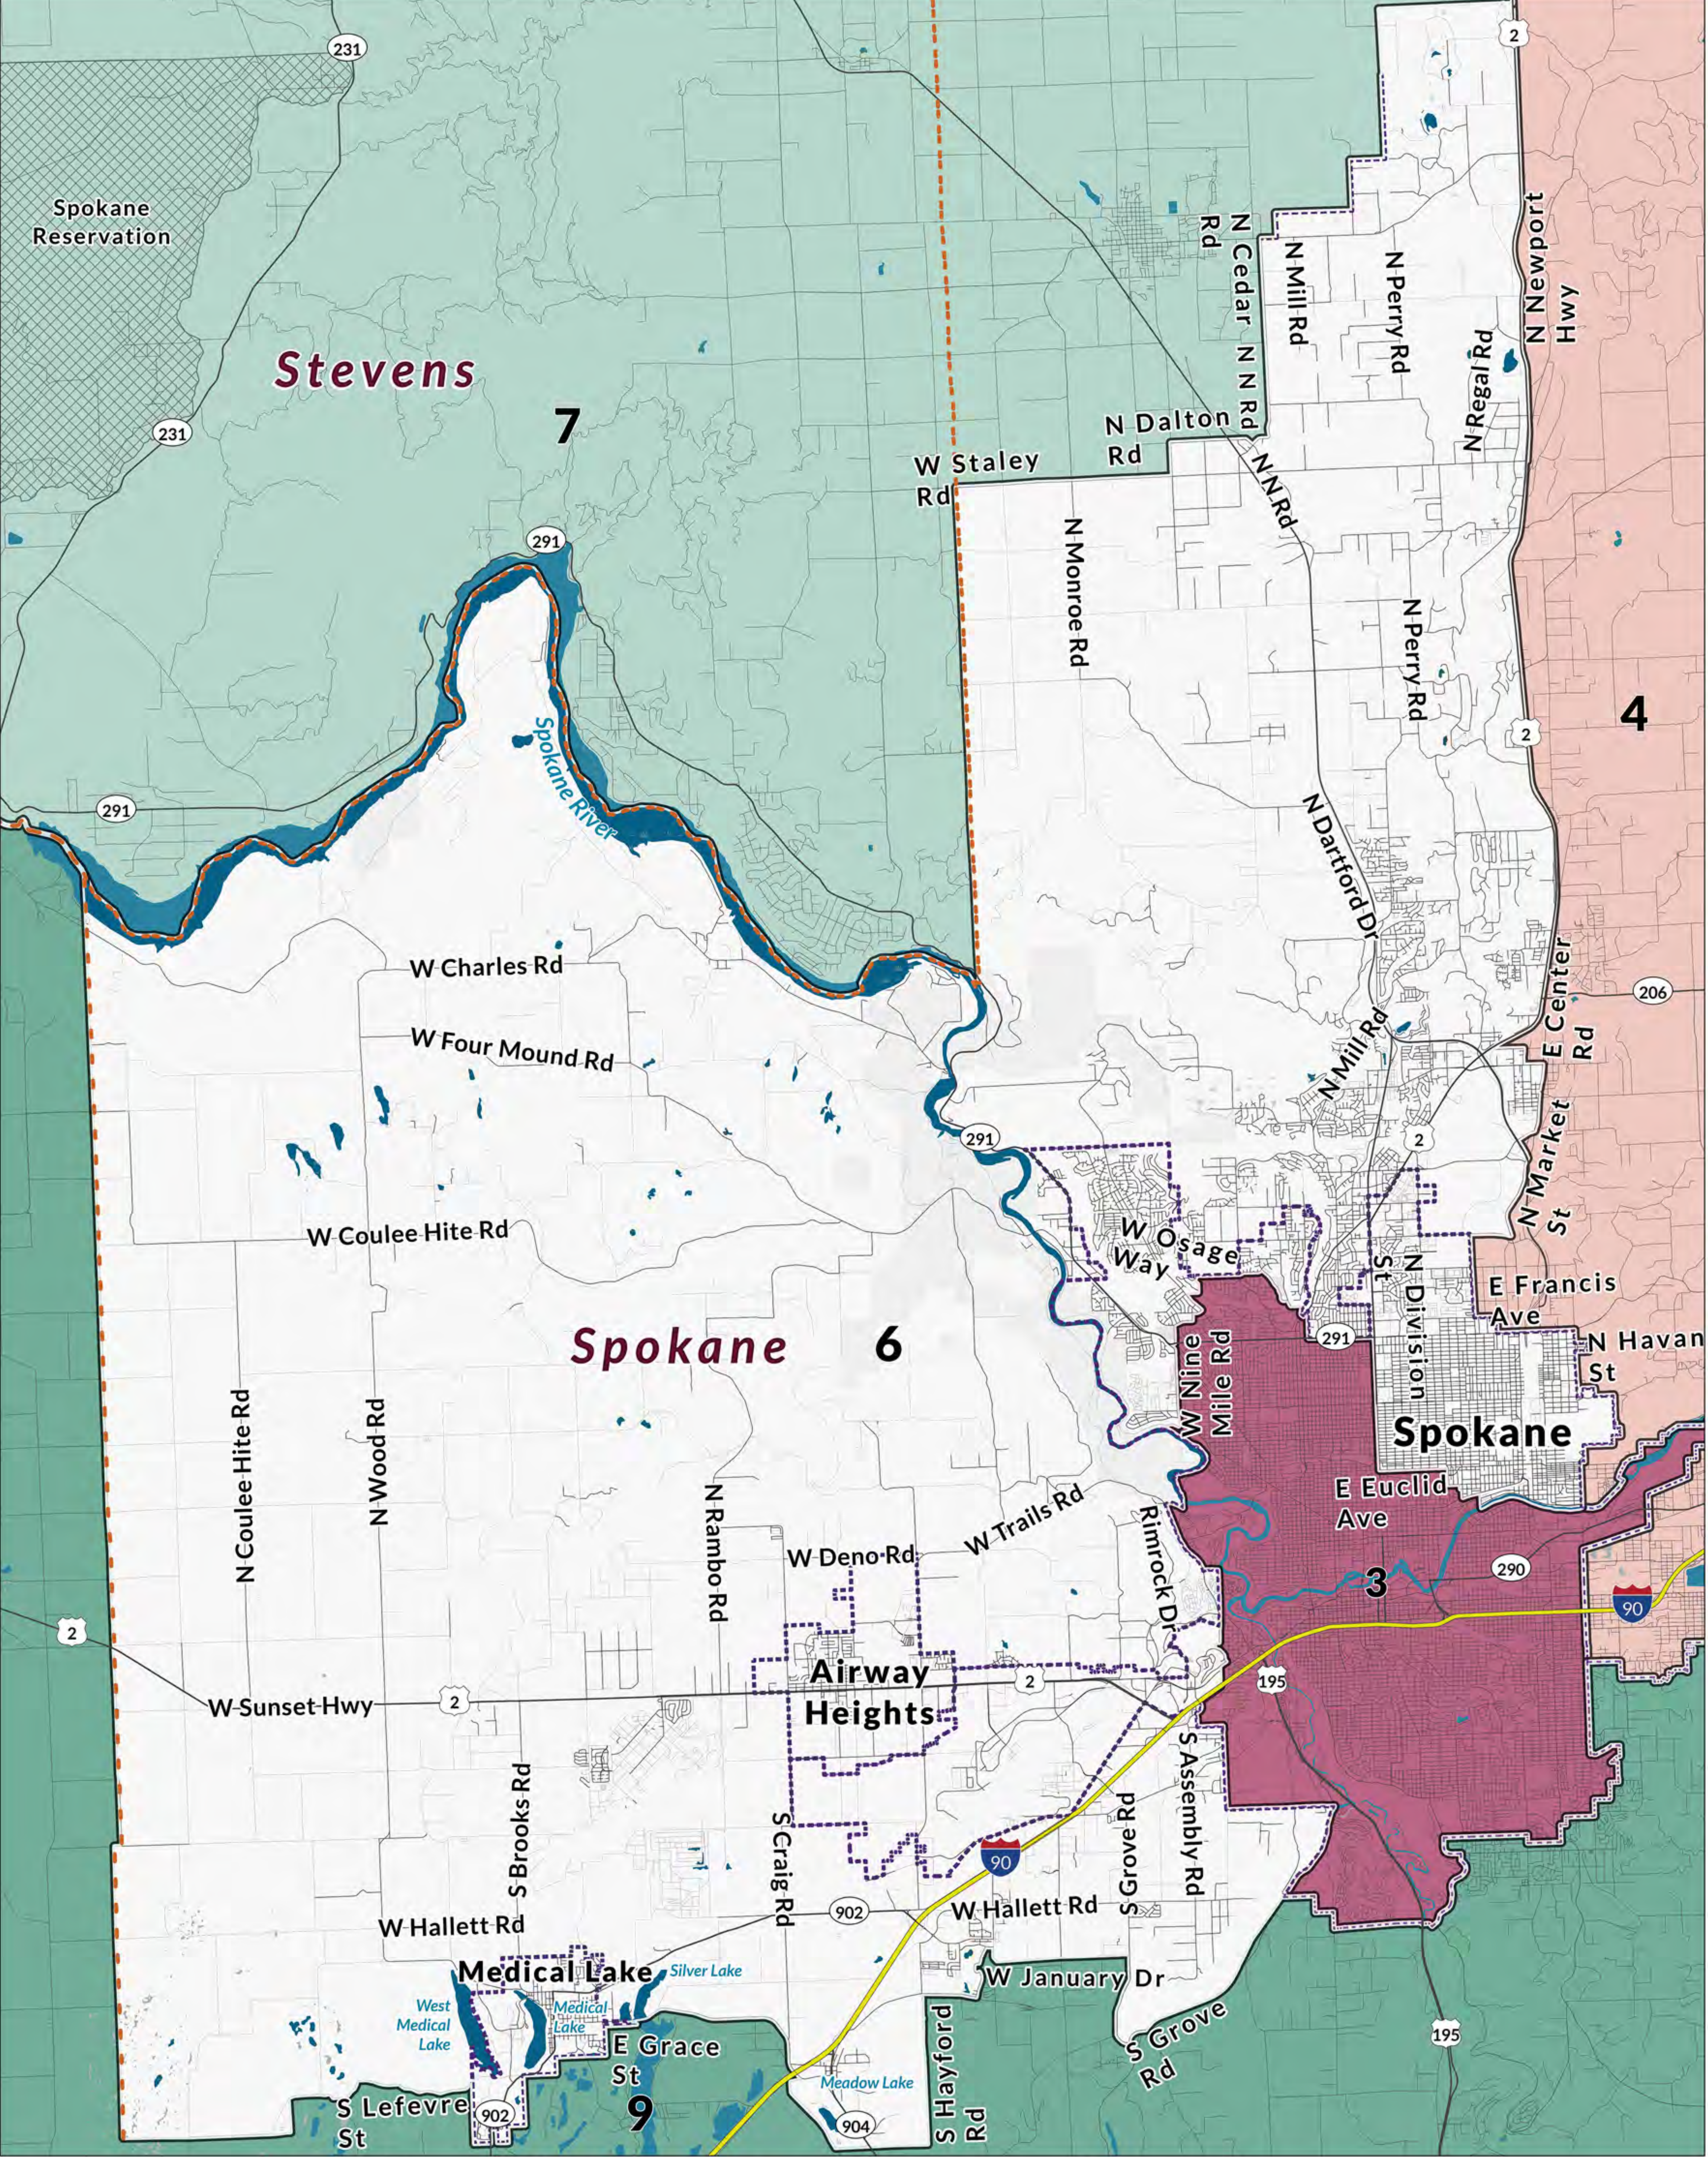

Legislative District 6

Legend

- Counties
- Tribal Lands
- Roads
- Interstate
- State Route and US Highway
- Cities
- 2022 Legislative Districts

Washington State
Redistricting Commission

Spatial Reference
PCS: NAD 1983 HARN StatePlane Washington South FIPS 4602 Feet
GCS: GCS North American 1983 HARN
Datum: North American 1983 HARN
Projection: Lambert Conformal Conic