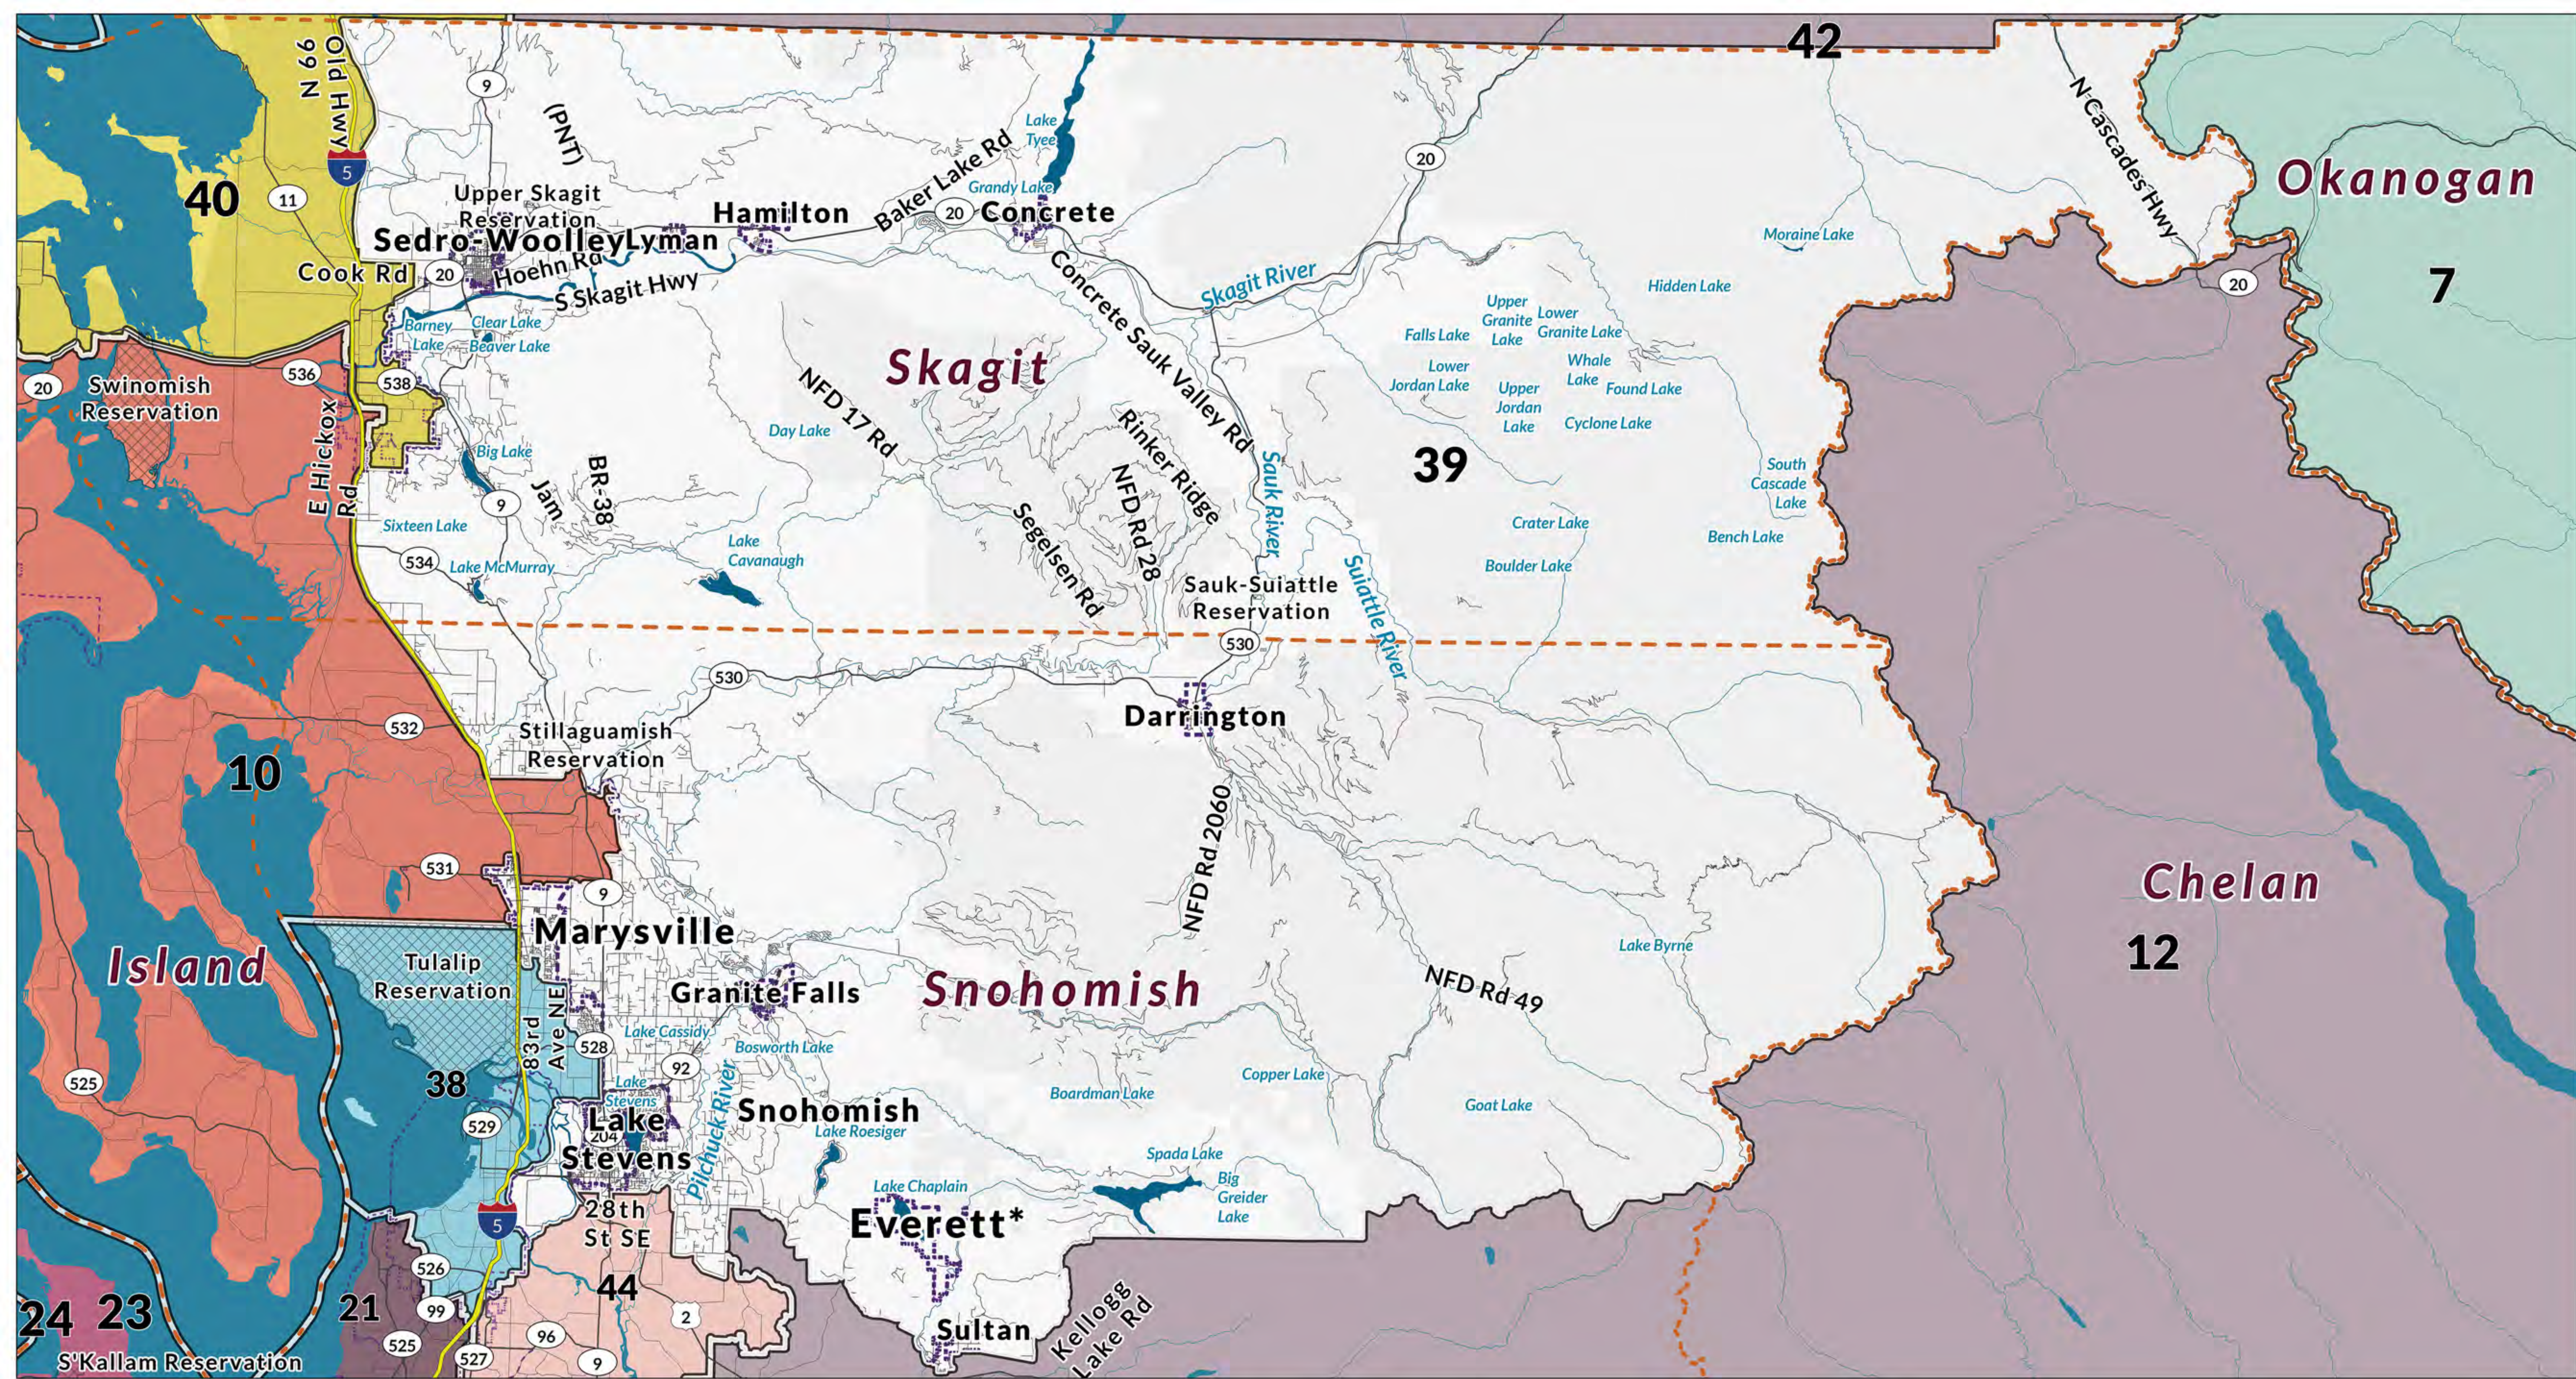

1. **Legend**
2. Counties
   - Tribal Lands
   - Roads
   - Interstate
   - State Route and US Highway
   - Cities
   - 2022 Legislative Districts

Legislative District 39

Spatial Reference
PCS: NAD 1983 HARN StatePlane Washington South FIPS 4602 Feet
GCS: GCS North American 1983 HARN
Datum: North American 1983 HARN
Projection: Lambert Conformal Conic