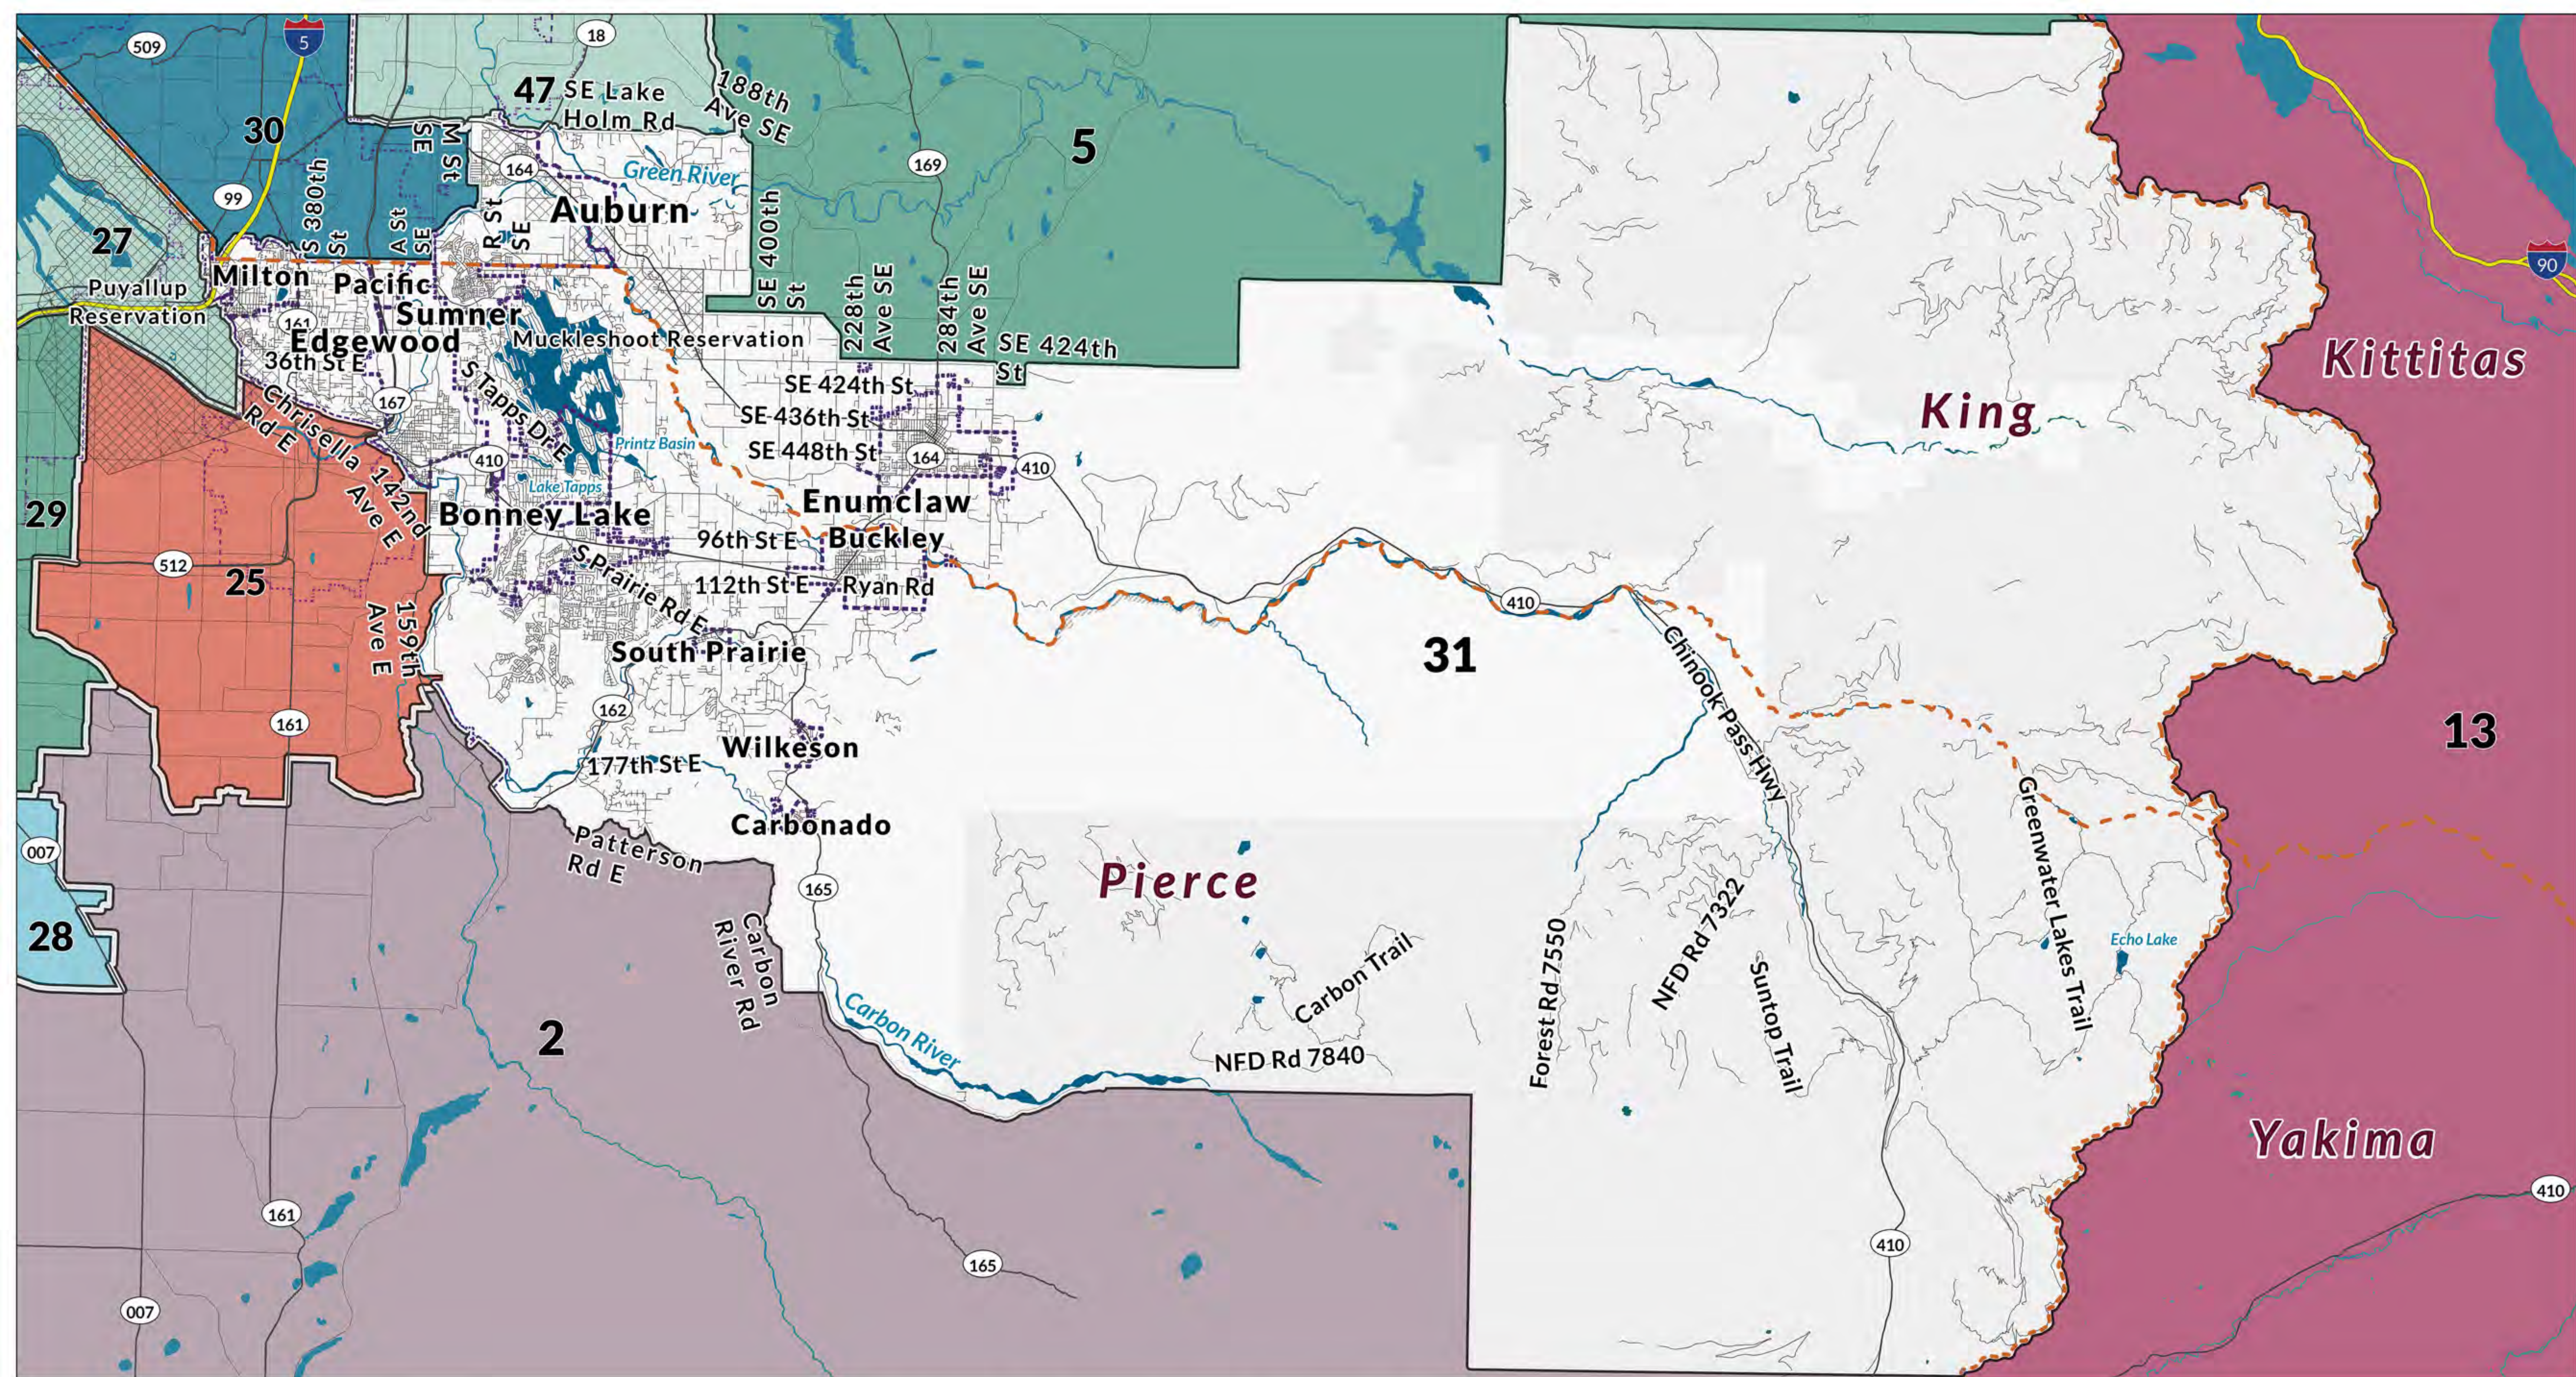

Legislative District 30

- Legend**
- Counties
 - Tribal Lands
 - Roads
 - Interstate
 - State Route and US Highway
 - Cities
 - 2022 Legislative Districts

Washington State
Redistricting Commission

Spatial Reference
 PCS: NAD 1983 HARN StatePlane Washington South FIPS 4602 Feet
 GCS: GCS North American 1983 HARN
 Datum: North American 1983 HARN
 Projection: Lambert Conformal Conic