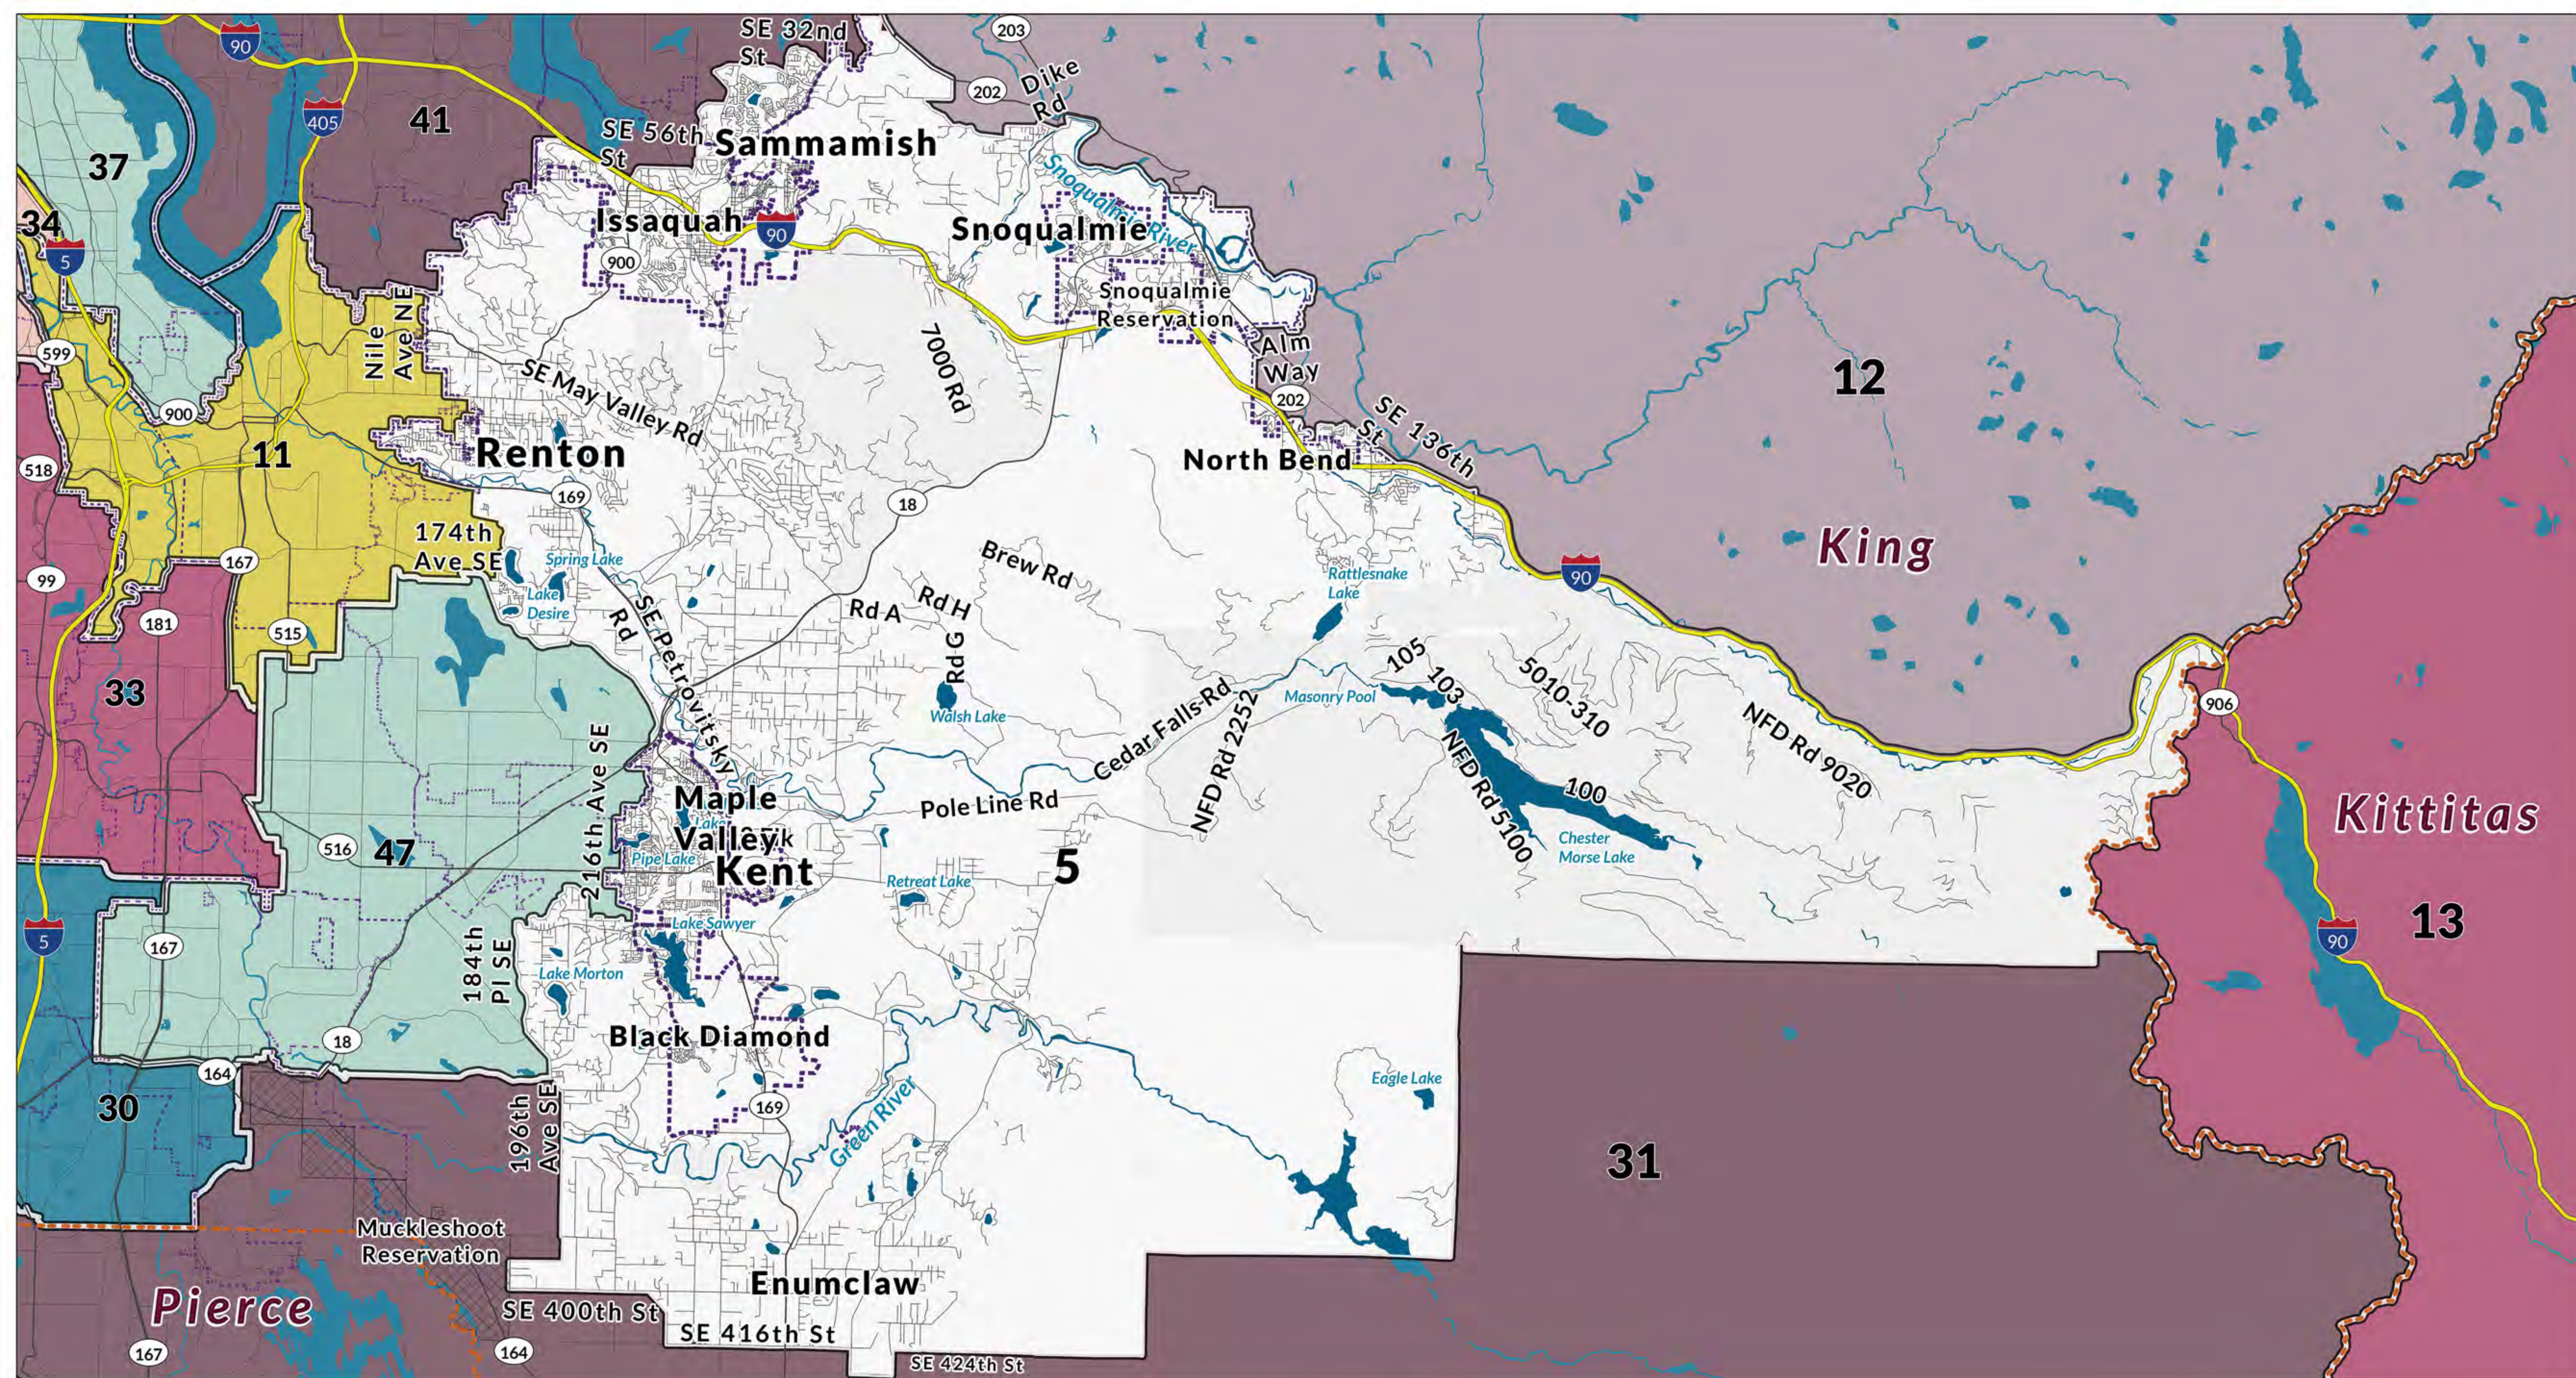

Legislative District 4

Legend

- Counties
- Tribal Lands
- Roads
- Interstate
- State Route and US Highway
- Cities
- 2022 Legislative Districts

Washington State
Redistricting Commission

Spatial Reference
 PCS: NAD 1983 HARN StatePlane Washington South FIPS 4602 Feet
 GCS: GCS North American 1983 HARN
 Datum: North American 1983 HARN
 Projection: Lambert Conformal Conic