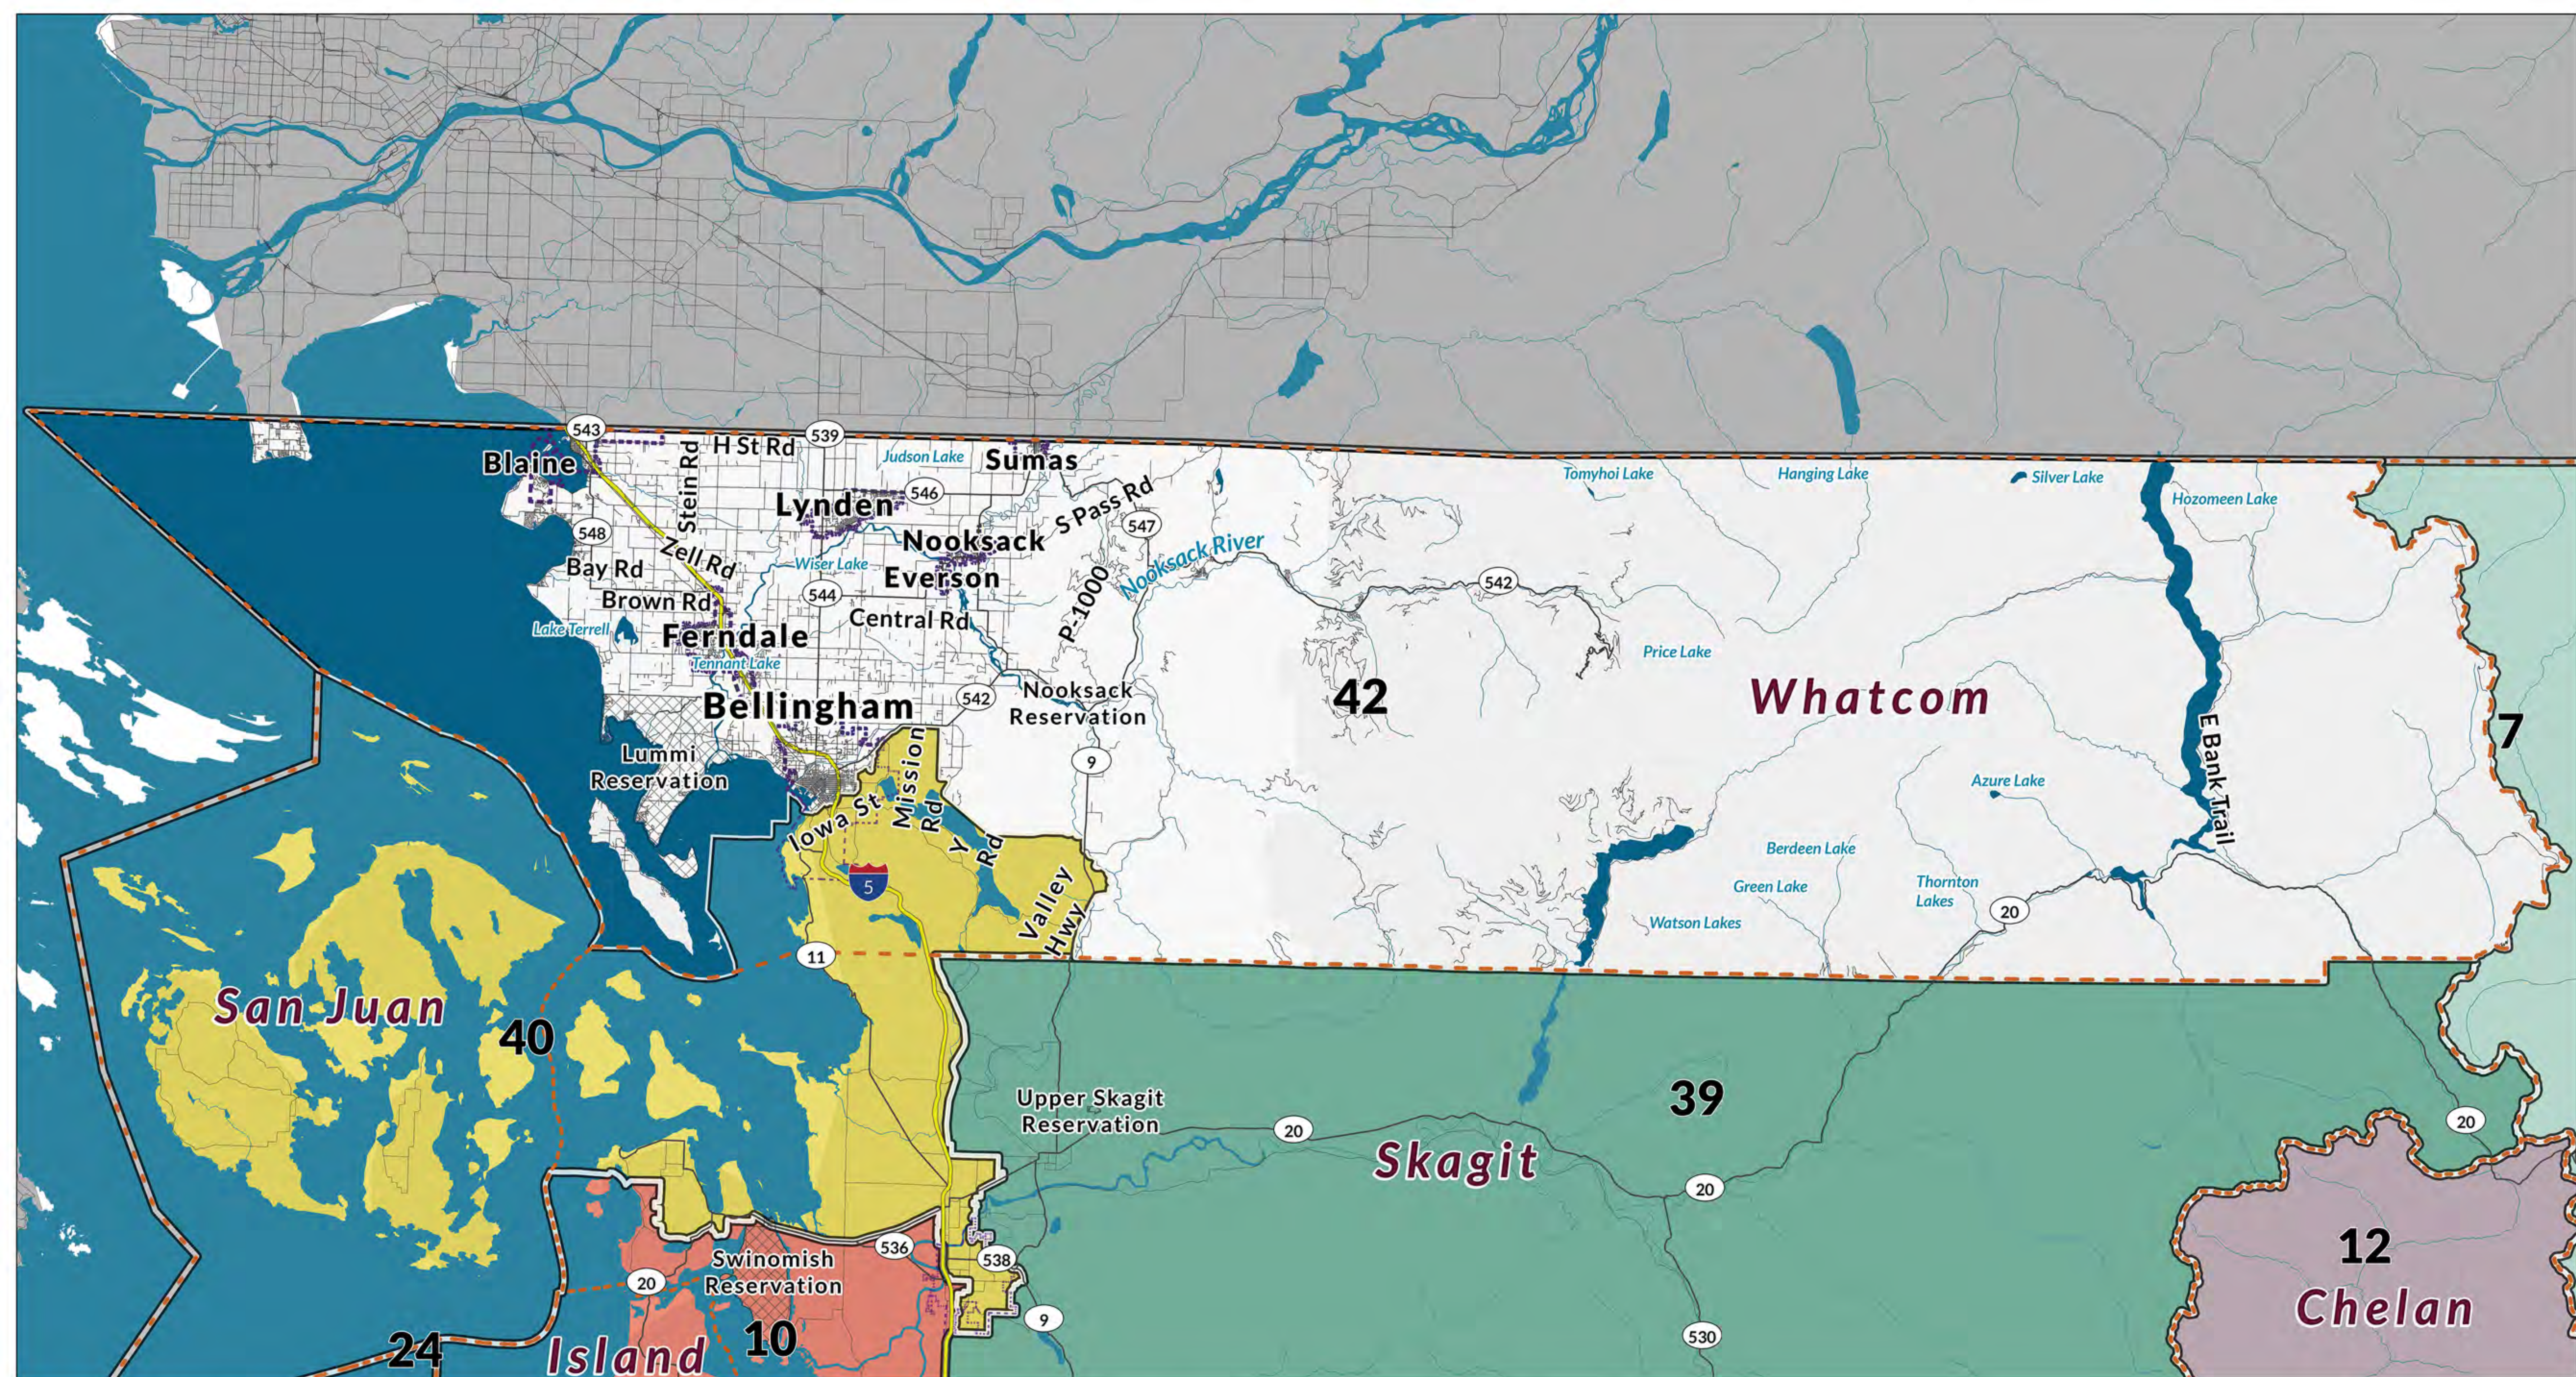

Legend

- Counties
- Tribal Lands
- Roads
- Interstate
- State Route and US Highway
- Cities
- 2022 Legislative Districts

Legislative District 41

Spatial Reference
 PCS: NAD 1983 HARN StatePlane Washington South FIPS 4602 Feet
 GCS: GCS North American 1983 HARN
 Datum: North American 1983 HARN
 Projection: Lambert Conformal Conic