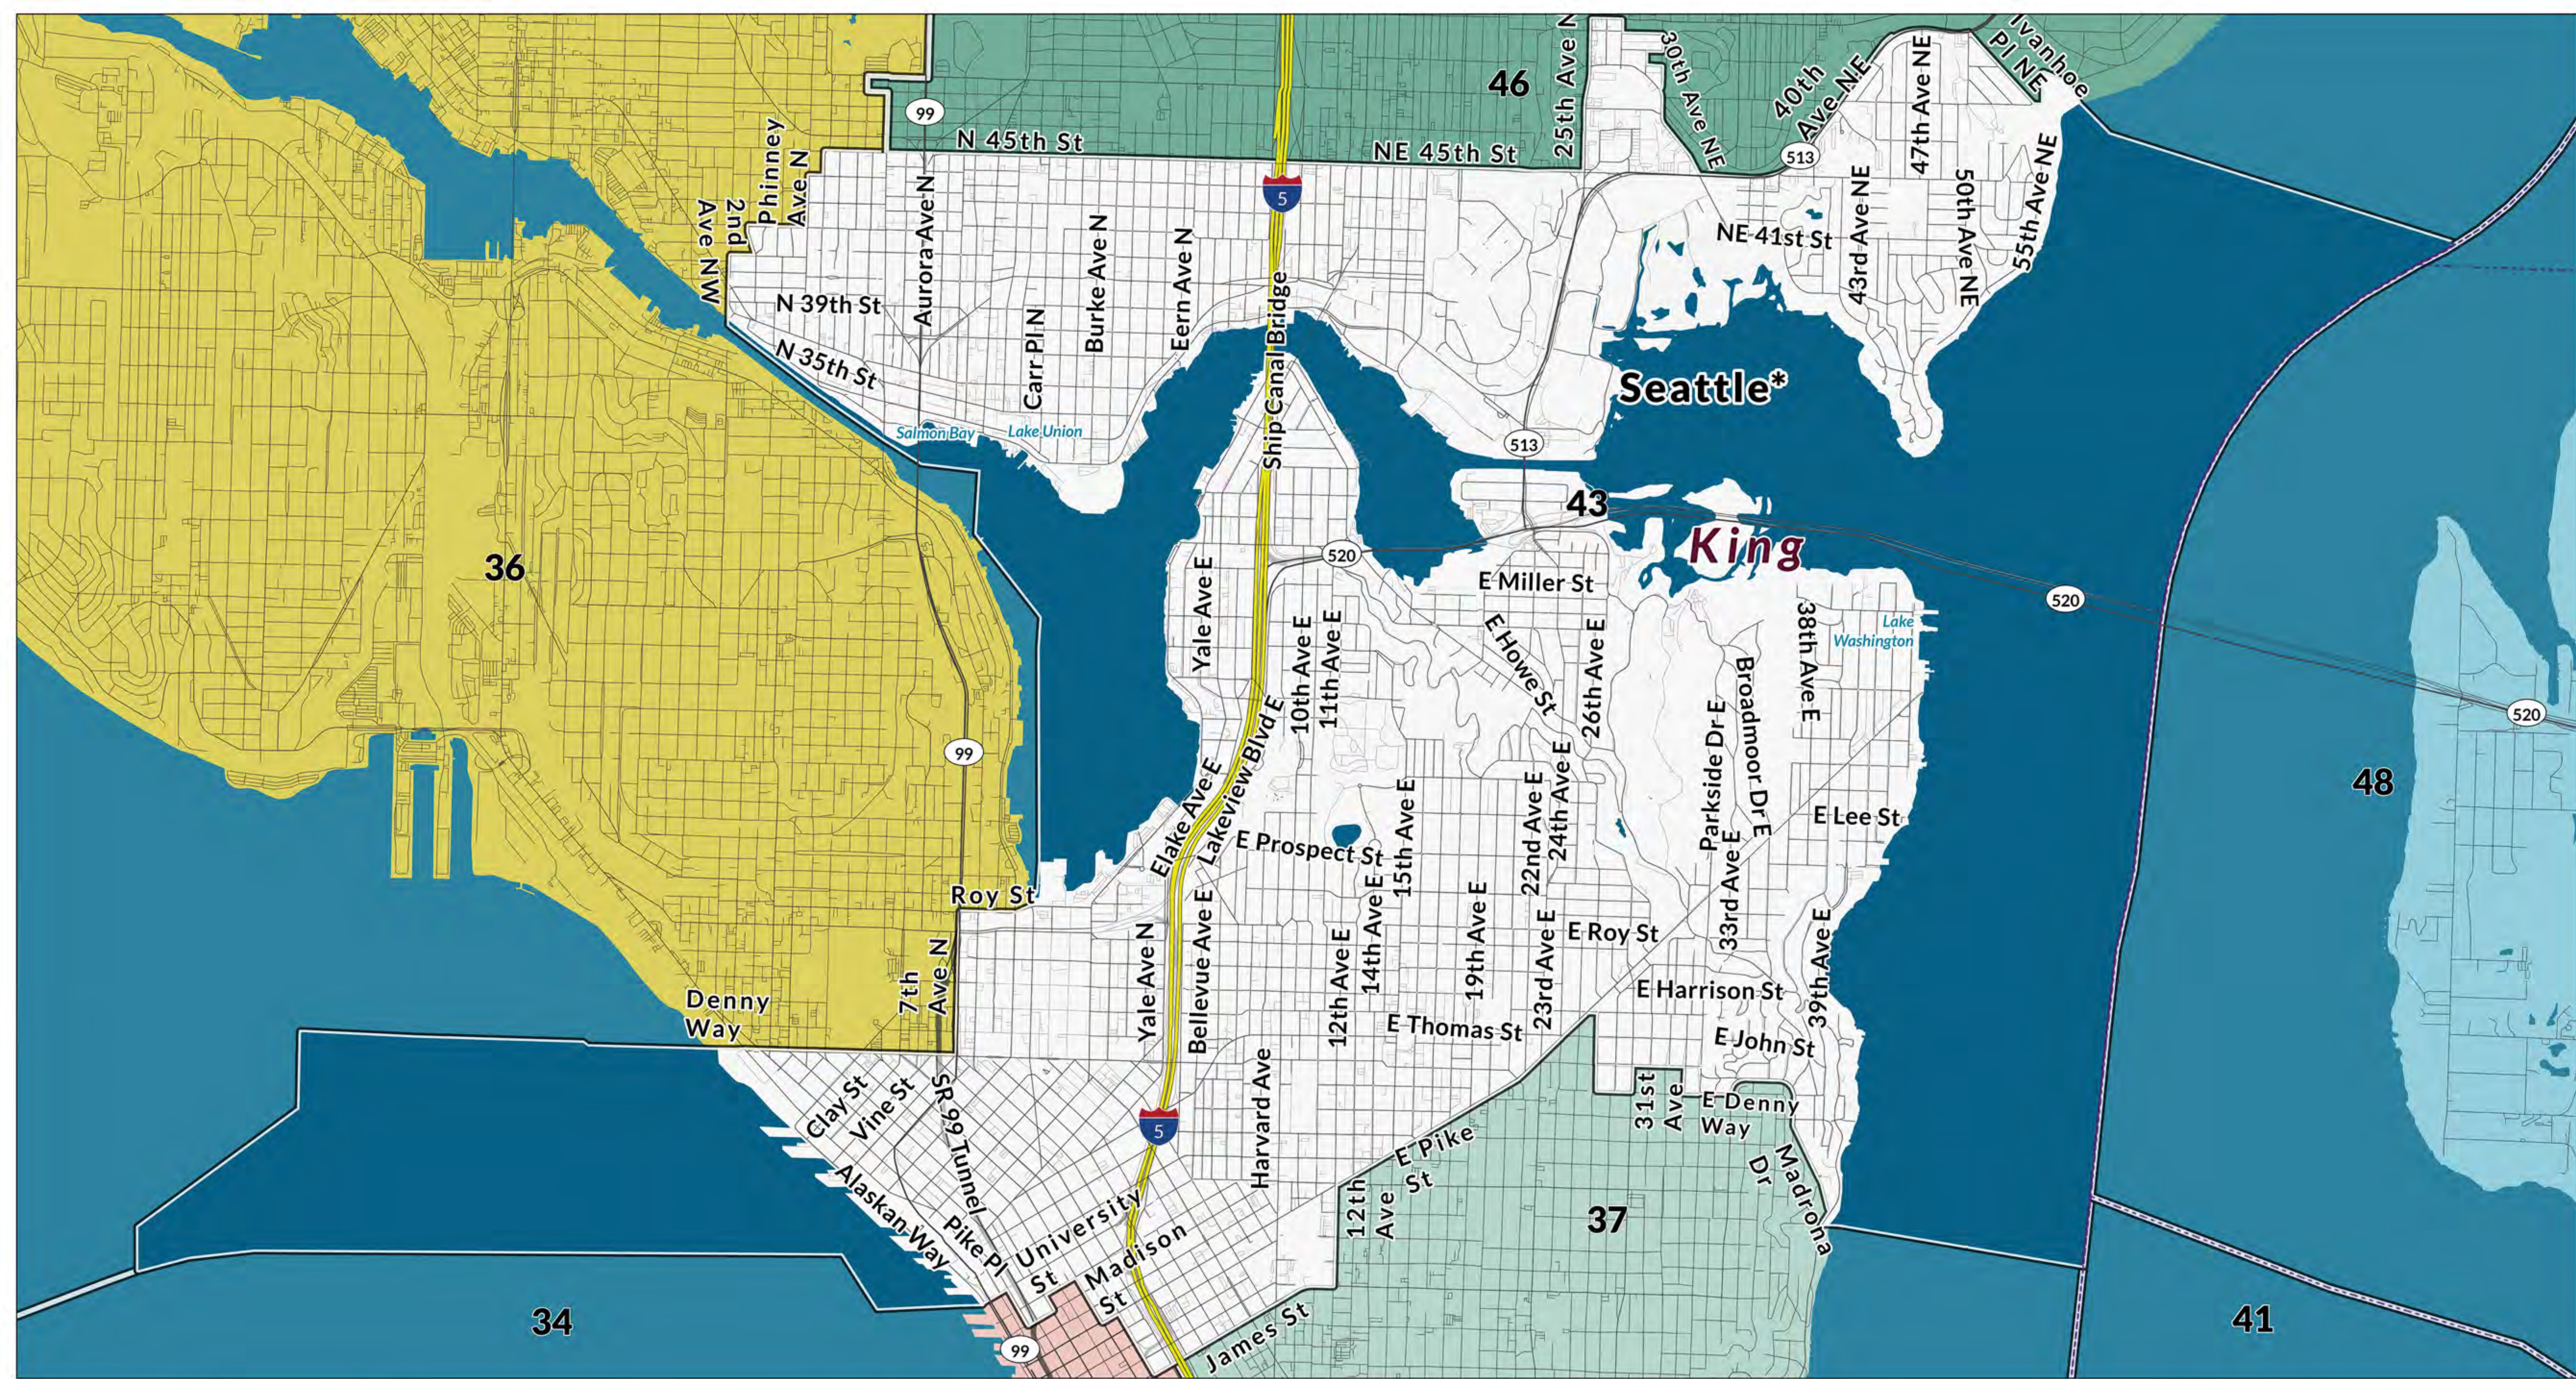

Legislative District 43

1. **Legend**
2. Counties
   - Tribal Lands
   - Roads
   - Interstate
   - State Route and US Highway
   - Cities
   - 2022 Legislative Districts

Spatial Reference
PCS: NAD 1983 HARN StatePlane Washington South FIPS 4602 Feet
GCS: GCS North American 1983 HARN
Datum: North American 1983 HARN
Projection: Lambert Conformal Conic