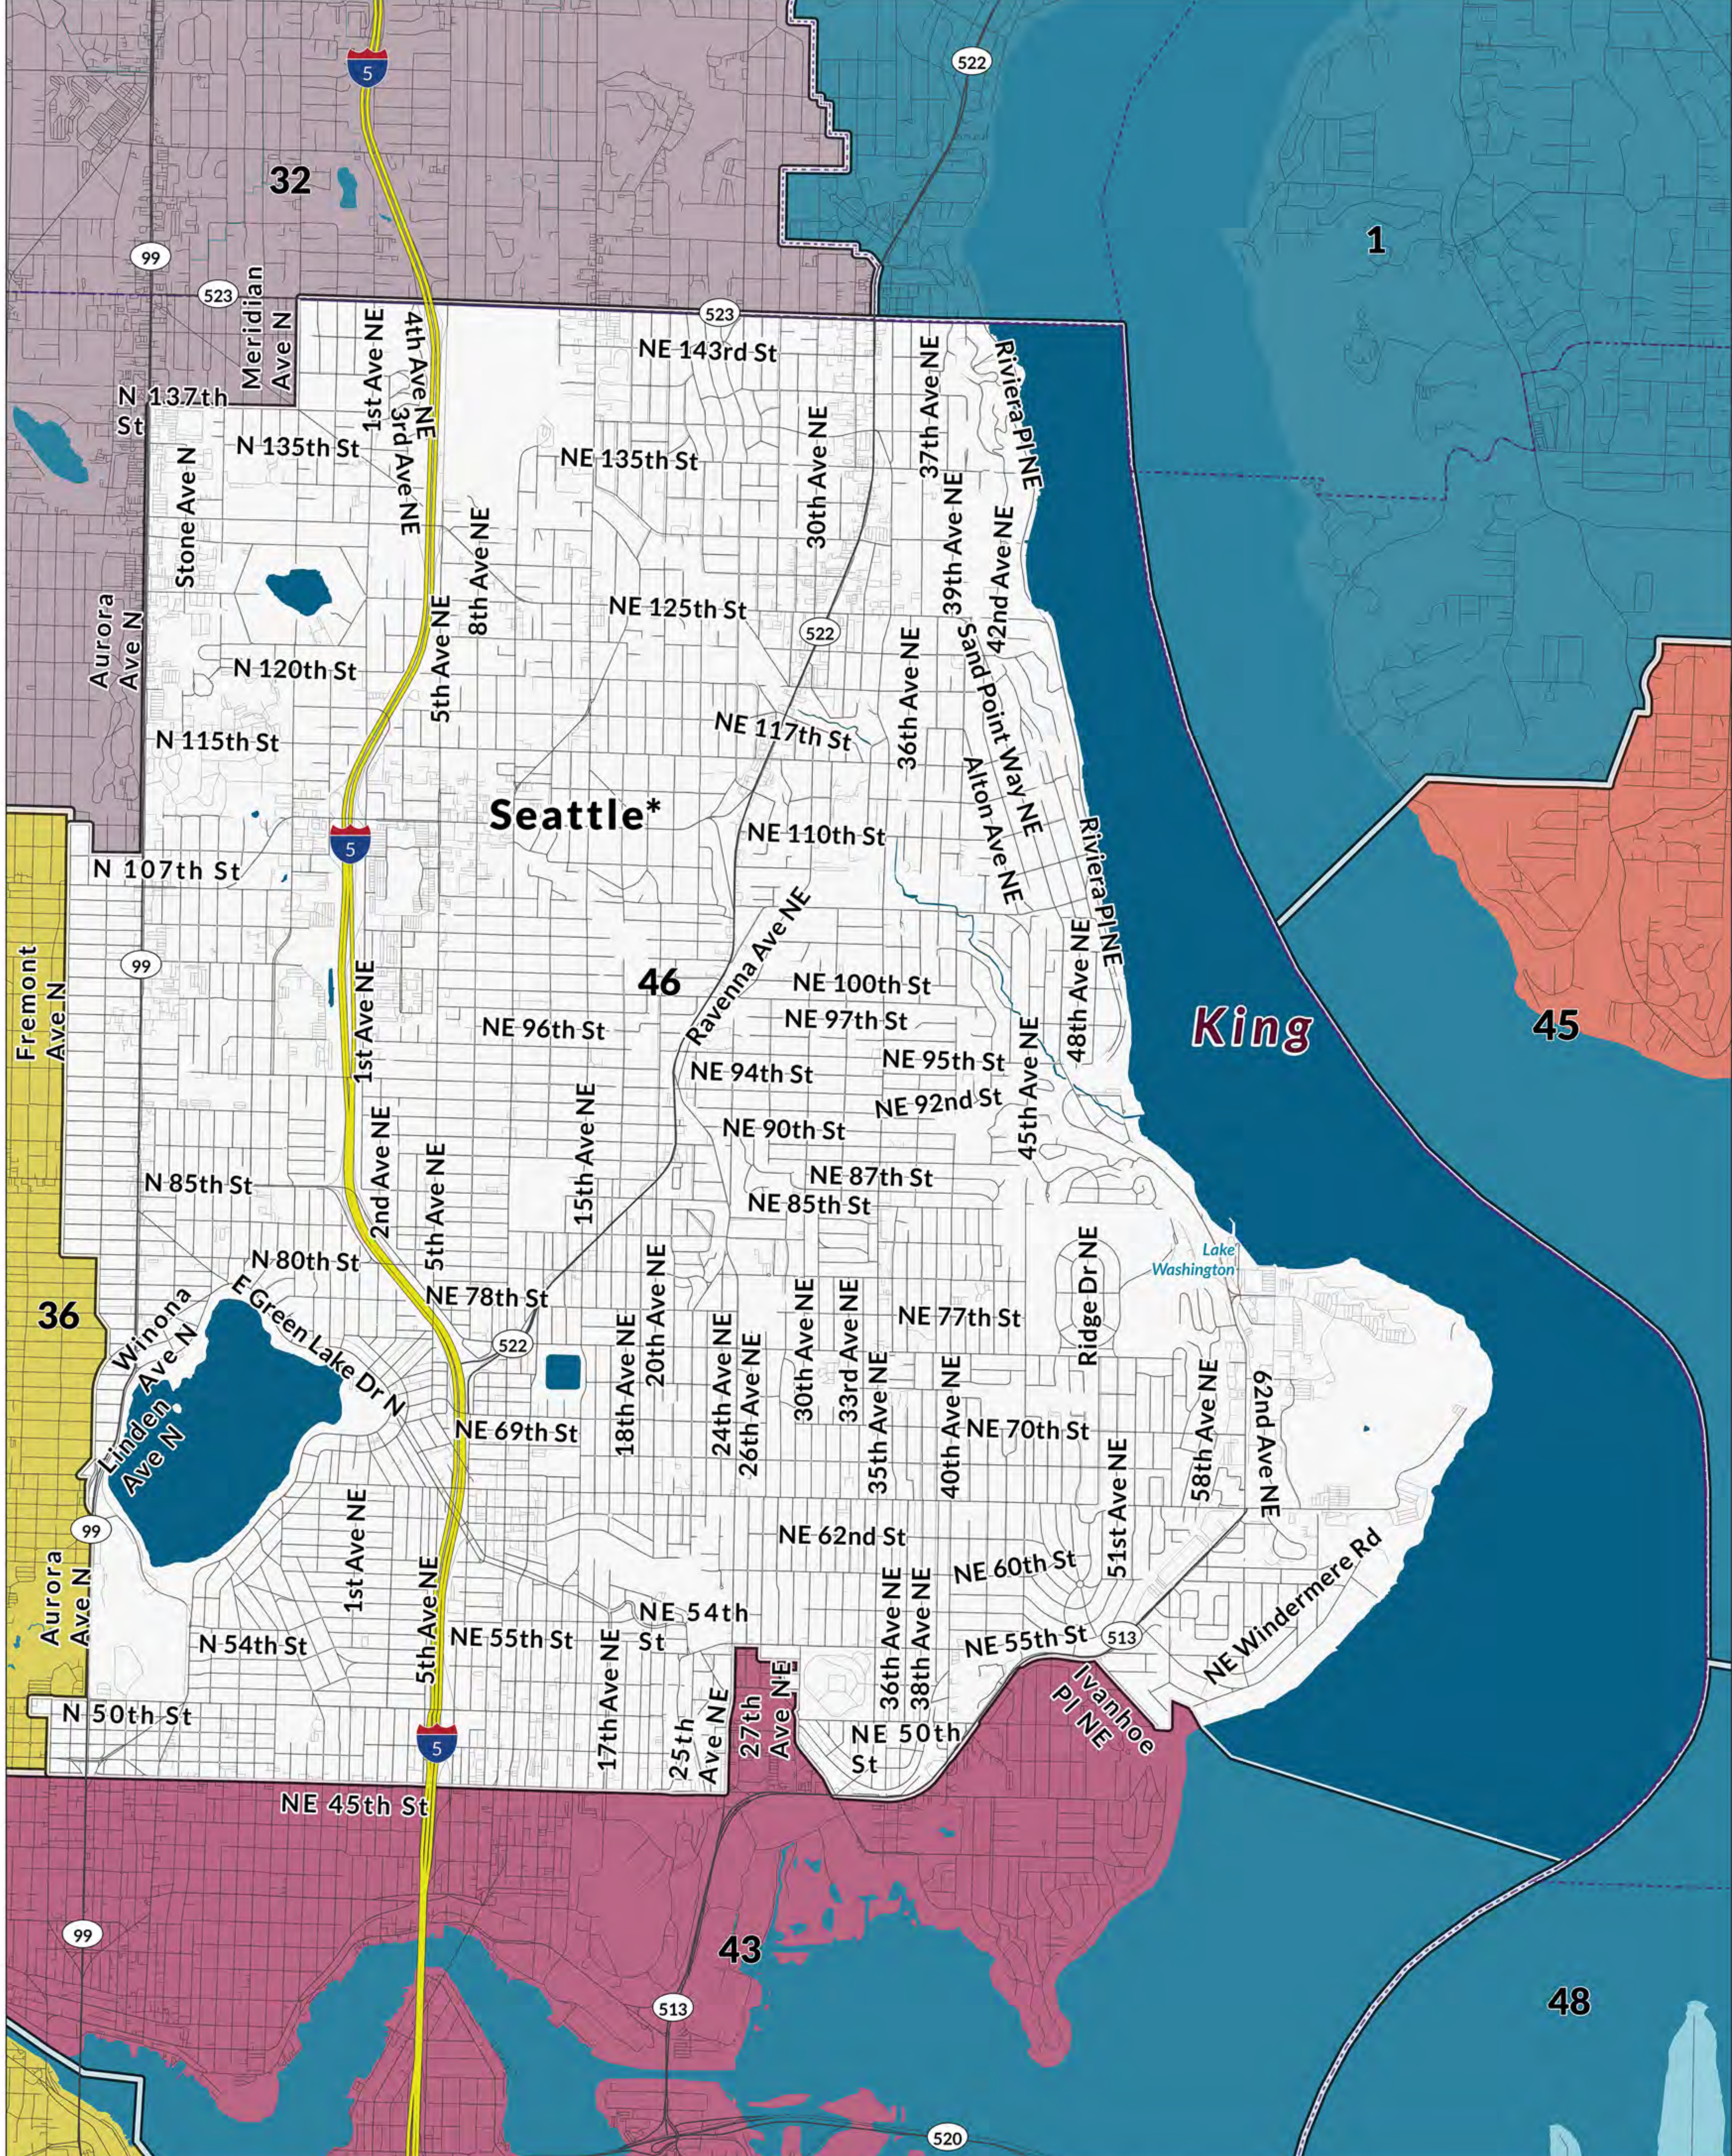

Legislative District 46

Legend

- Counties
- Tribal Lands
- Roads
- Interstate
- State Route and US Highway
- Cities
- 2022 Legislative Districts

Spatial Reference
PCS: NAD 1983 HARN StatePlane Washington South FIPS 4602 Feet
GCS: GCS North American 1983 HARN
Datum: North American 1983 HARN
Projection: Lambert Conformal Conic