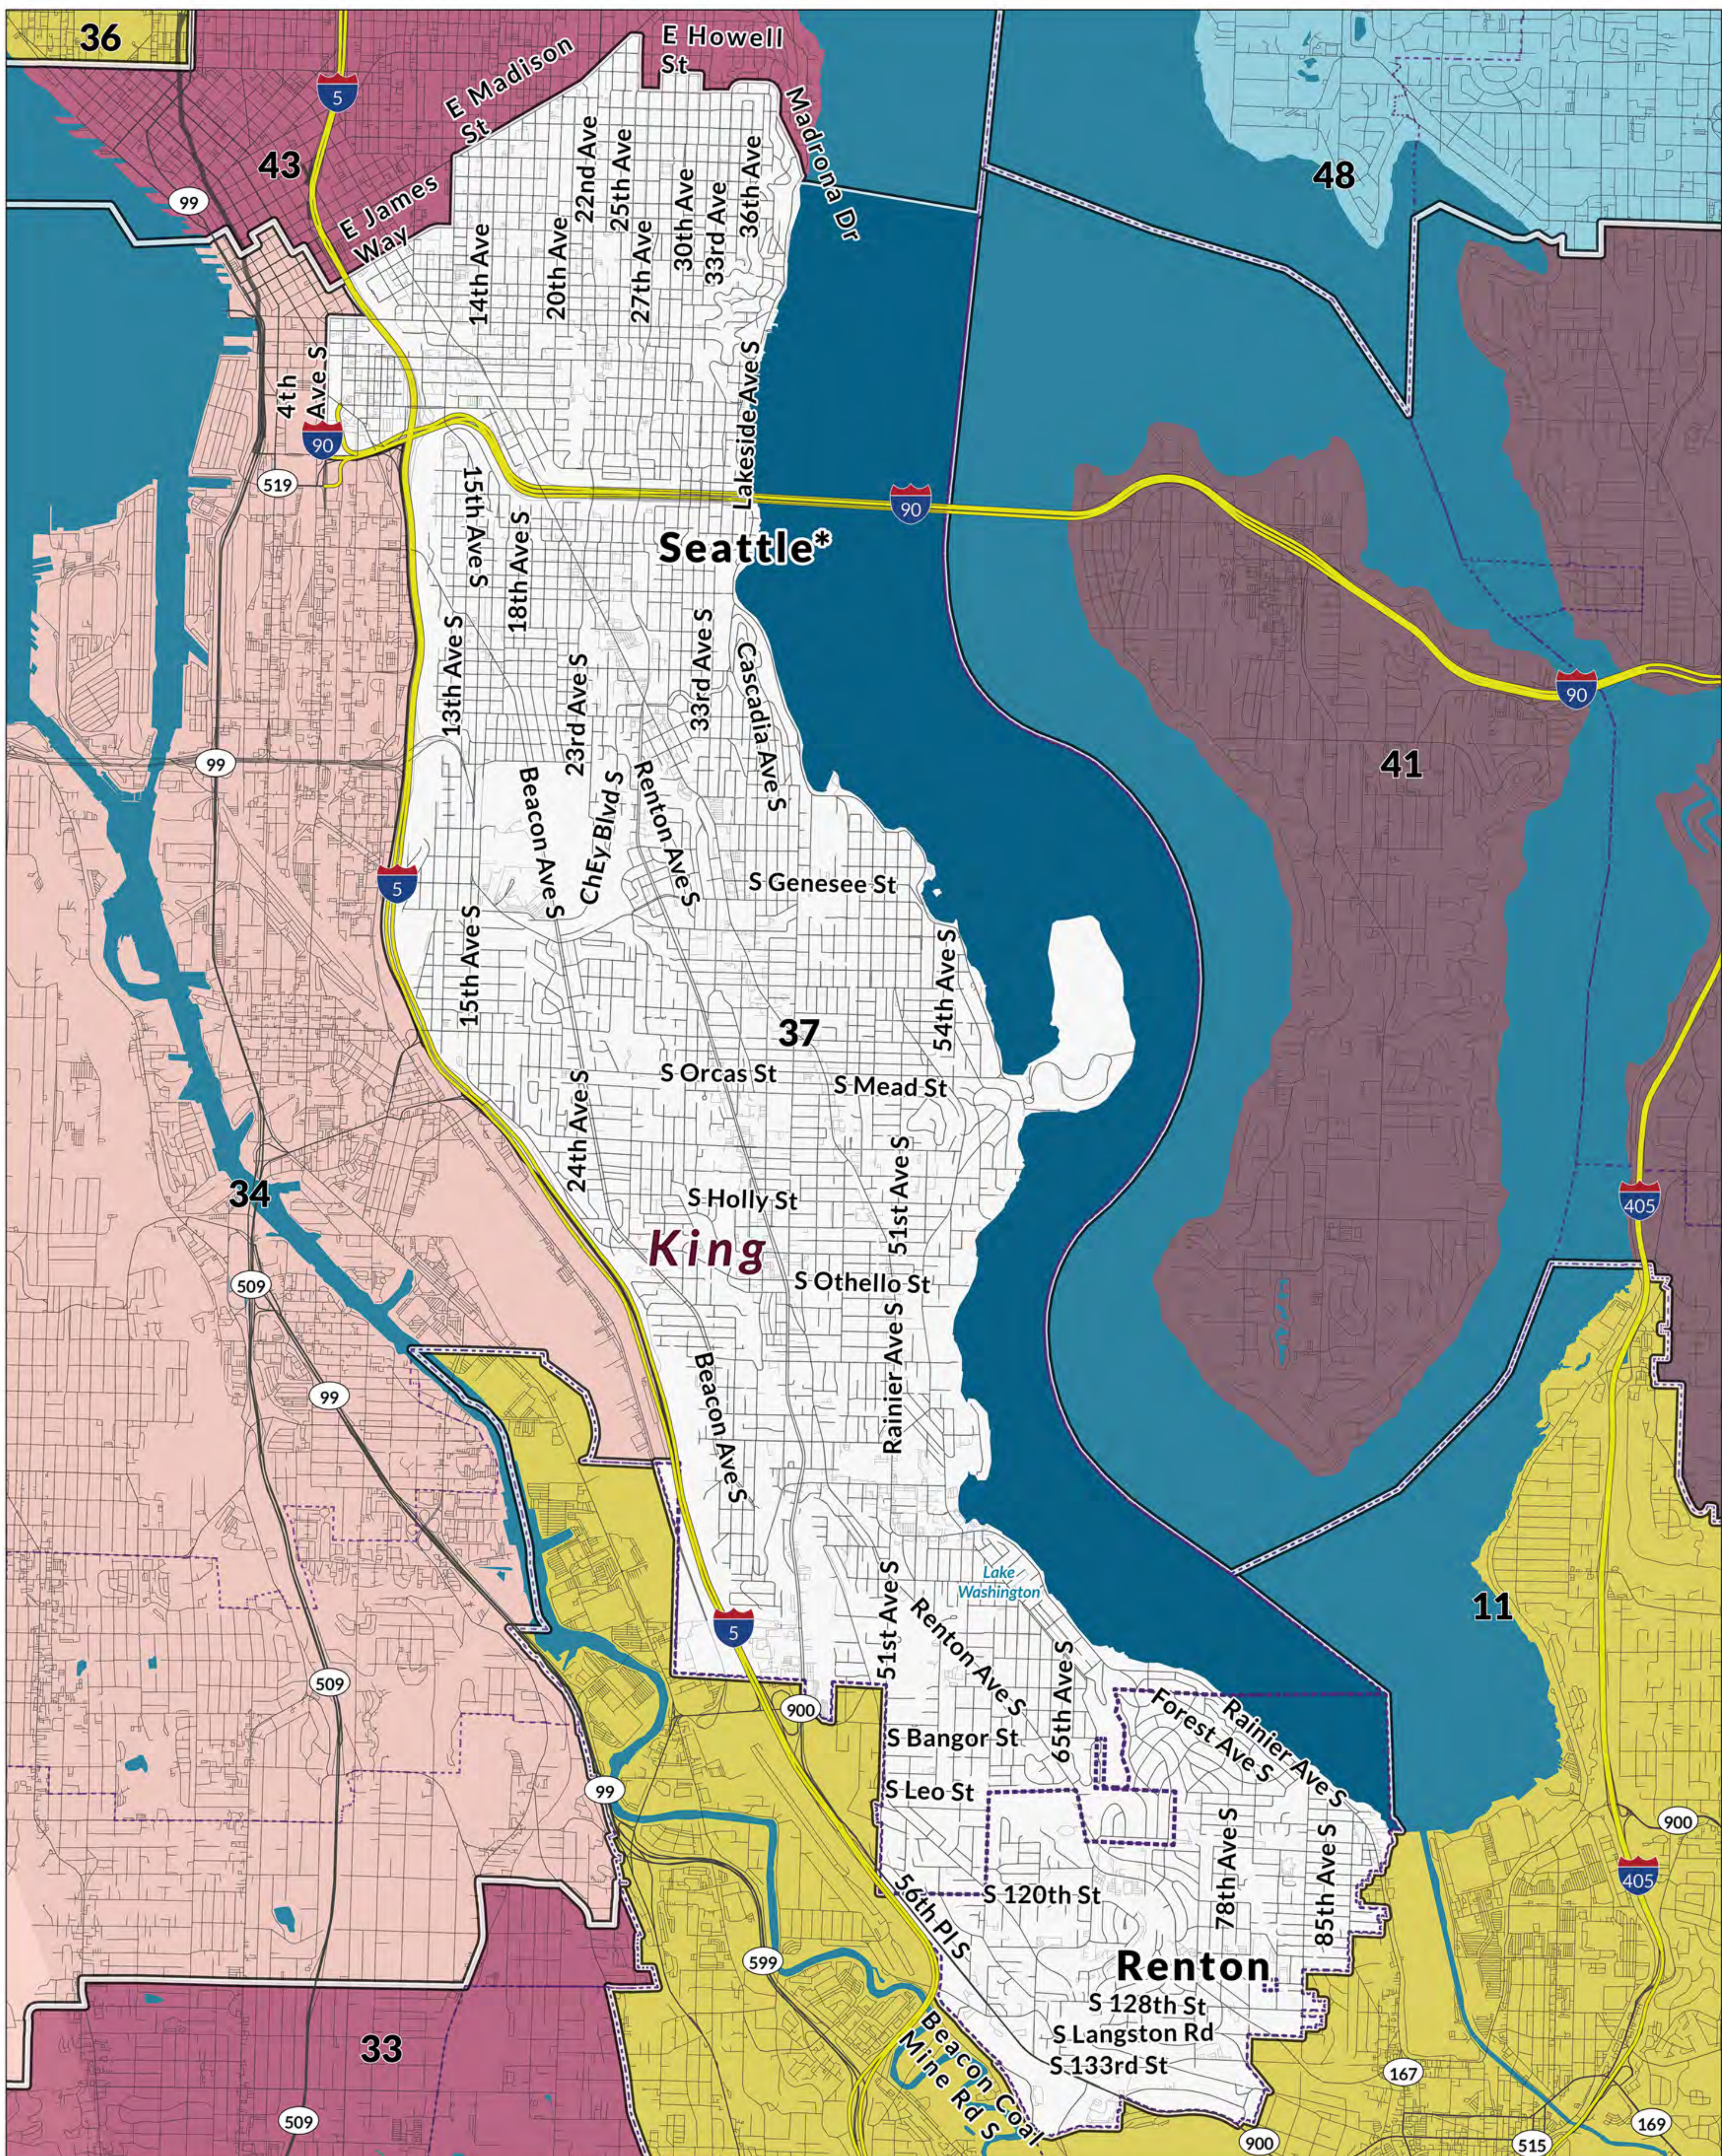

Legislative District 36

- Legend**
- Counties
 - Tribal Lands
 - Roads
 - Interstate
 - State Route and US Highway
 - Cities
 - 2022 Legislative Districts

Spatial Reference
 PCS: NAD 1983 HARN StatePlane Washington South FIPS 4602 Feet
 GCS: GCS North American 1983 HARN
 Datum: North American 1983 HARN
 Projection: Lambert Conformal Conic