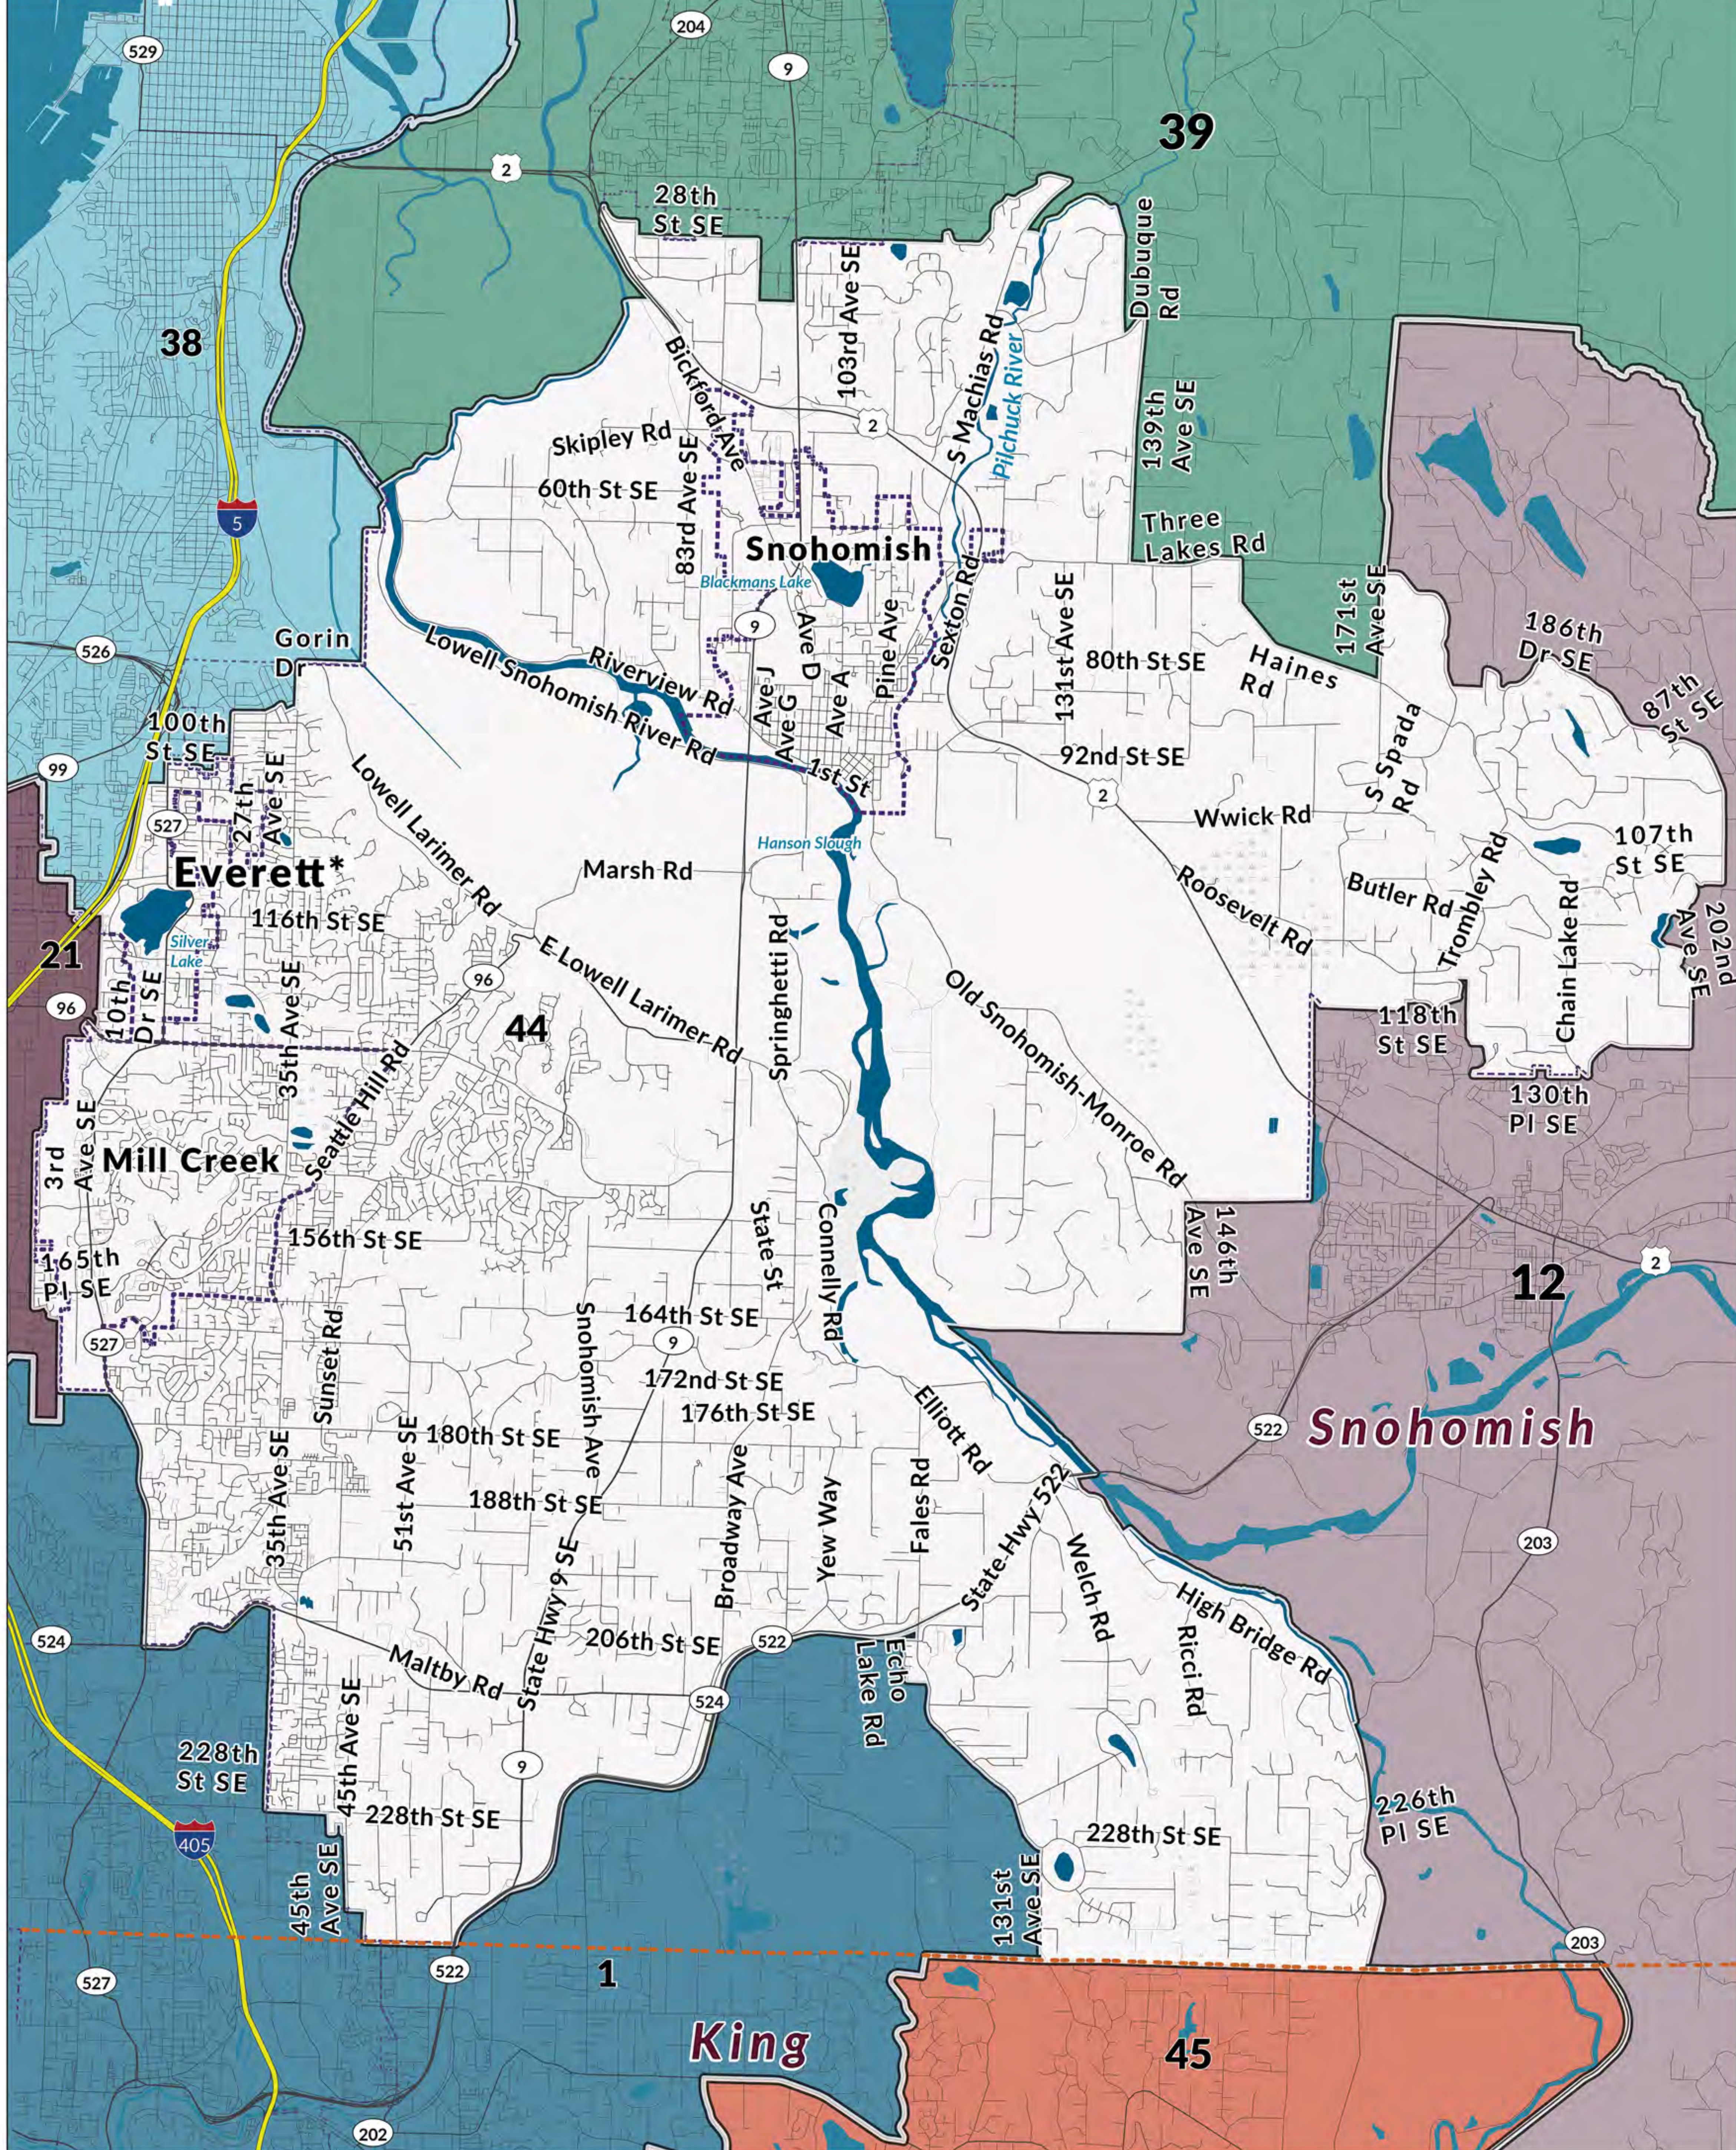

Legislative District 43

- Legend**
- Counties
 - Tribal Lands
 - Roads
 - Interstate
 - State Route and US Highway
 - Cities
 - 2022 Legislative Districts

Spatial Reference
 PCS: NAD 1983 HARN StatePlane Washington South FIPS 4602 Feet
 GCS: GCS North American 1983 HARN
 Datum: North American 1983 HARN
 Projection: Lambert Conformal Conic