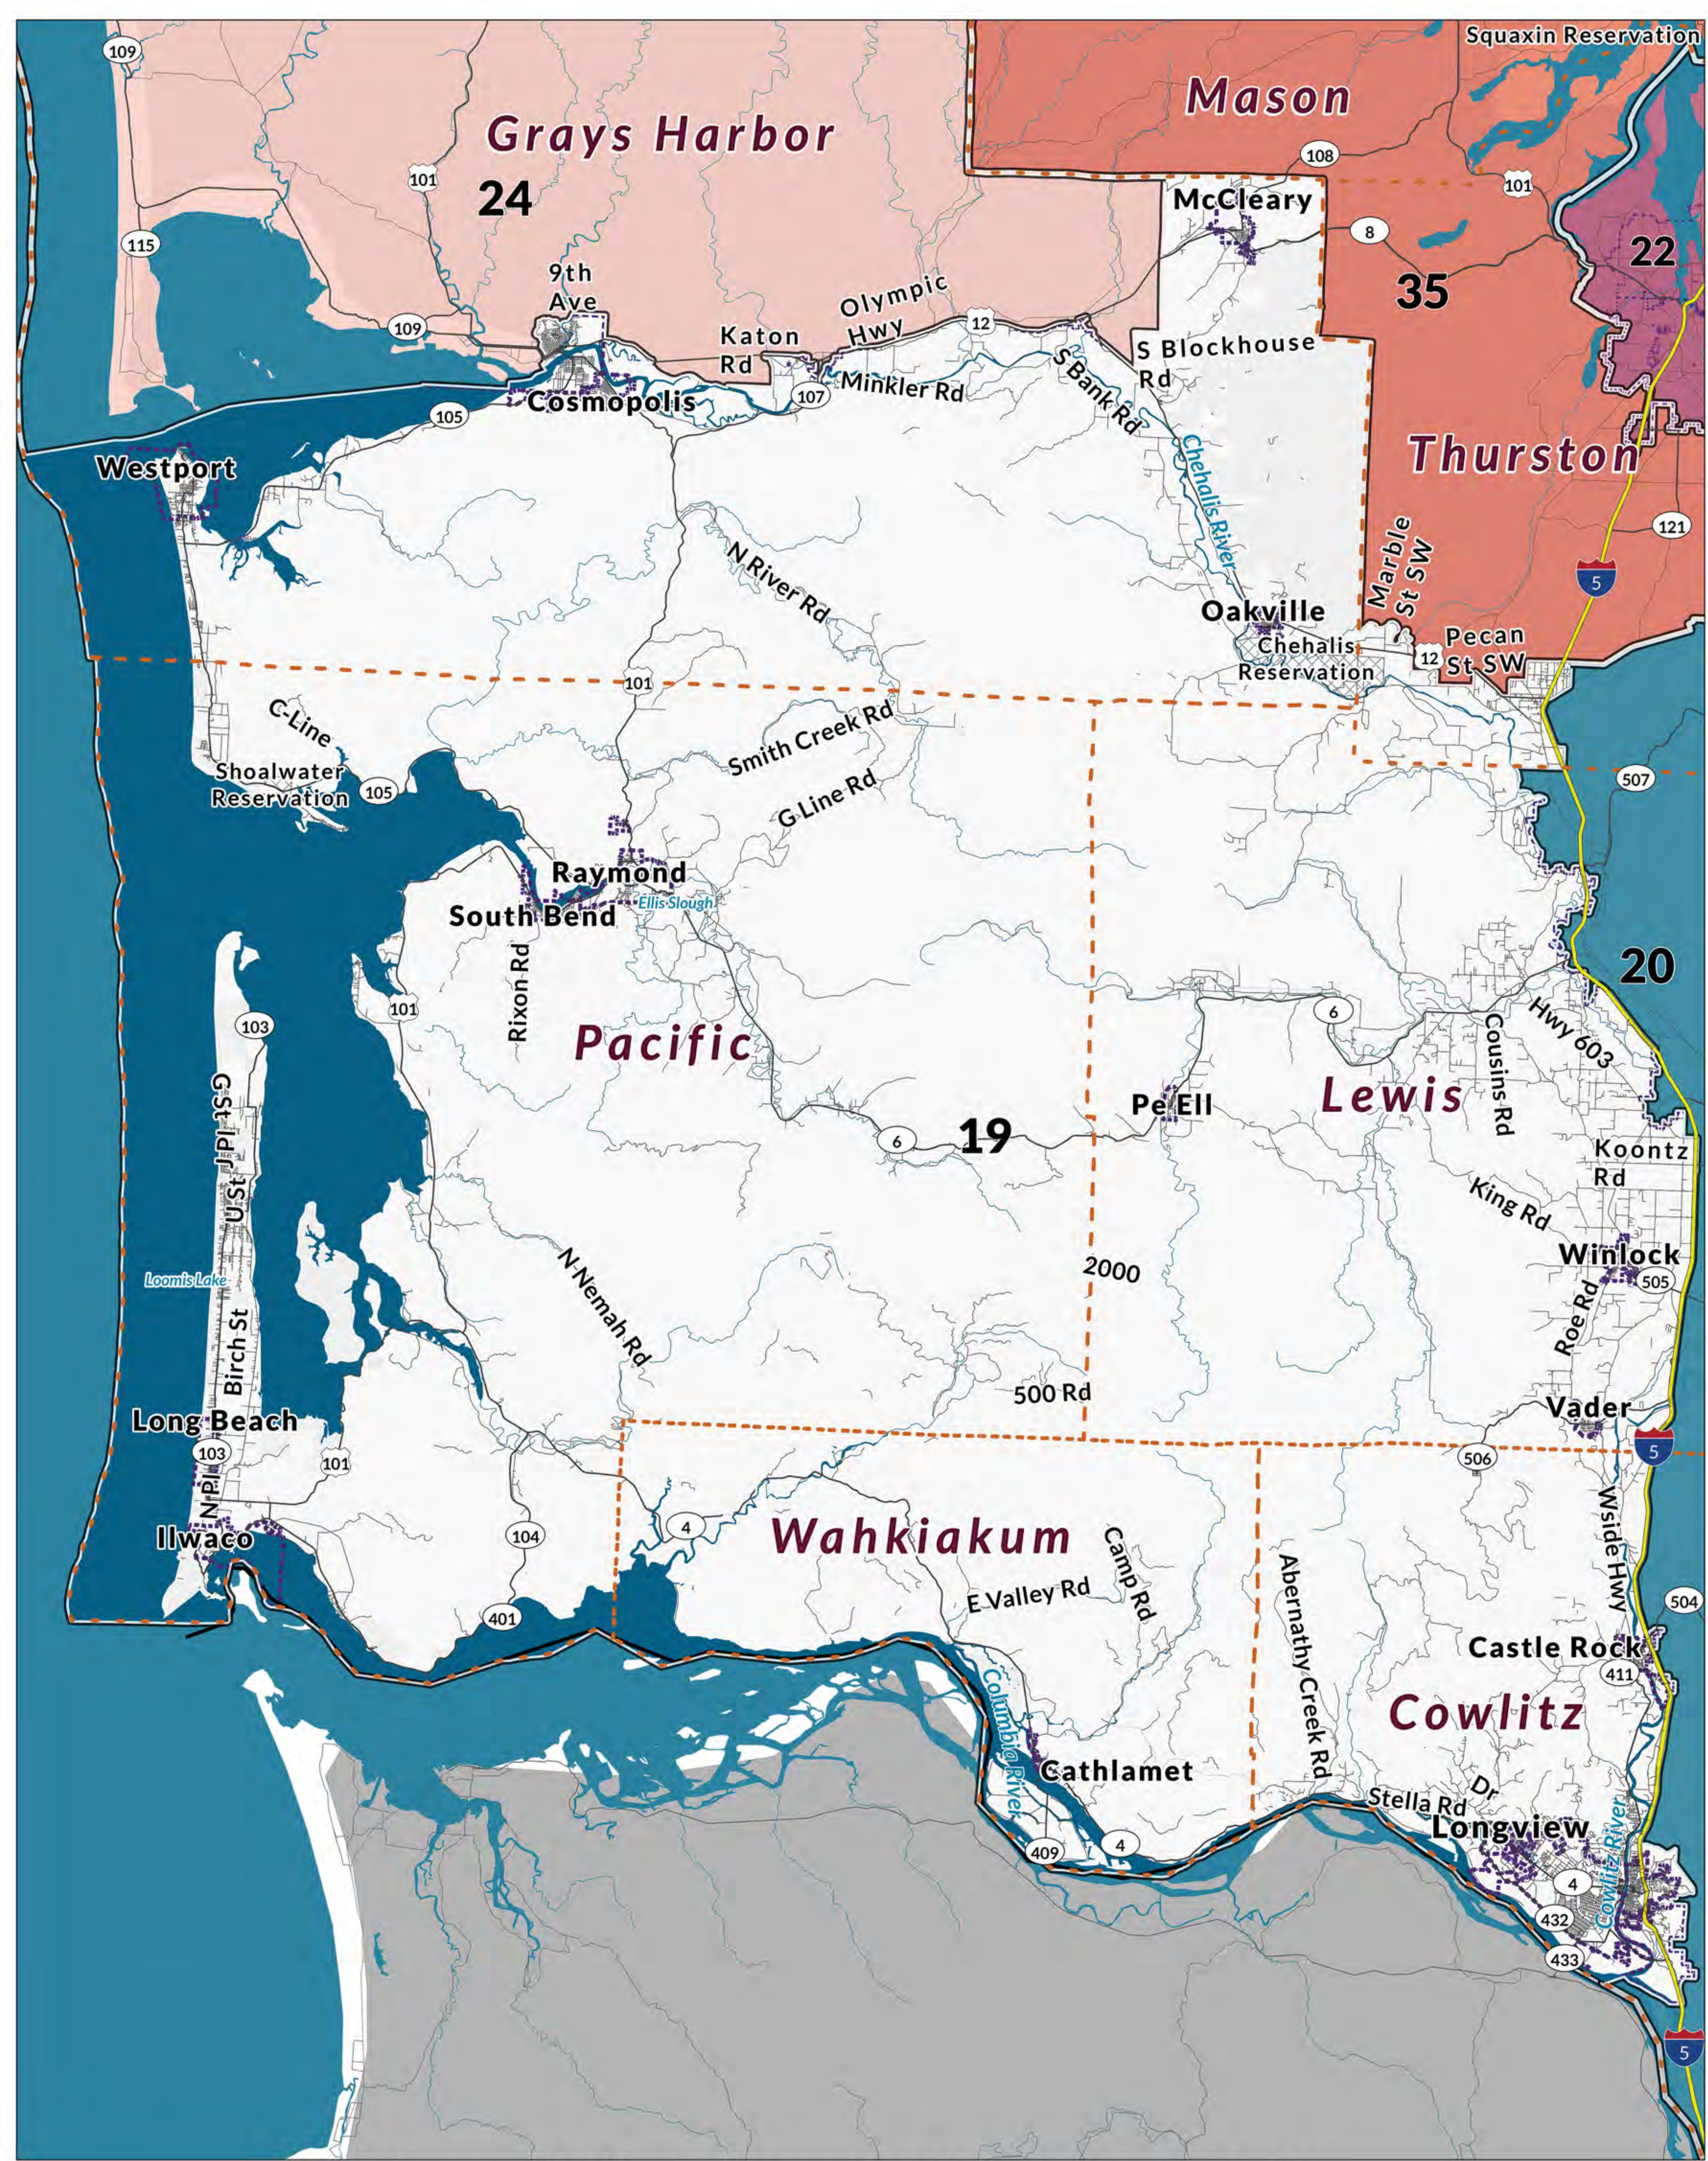

Legislative District 19

Legend

- Counties
- Tribal Lands
- Roads
- Interstate
- State Route and US Highway
- Cities
- 2022 Legislative Districts

Washington State
Redistricting Commission

Spatial Reference
PCS: NAD 1983 HARN StatePlane Washington South FIPS 4602 Feet
GCS: GCS North American 1983 HARN
Datum: North American 1983 HARN
Projection: Lambert Conformal Conic