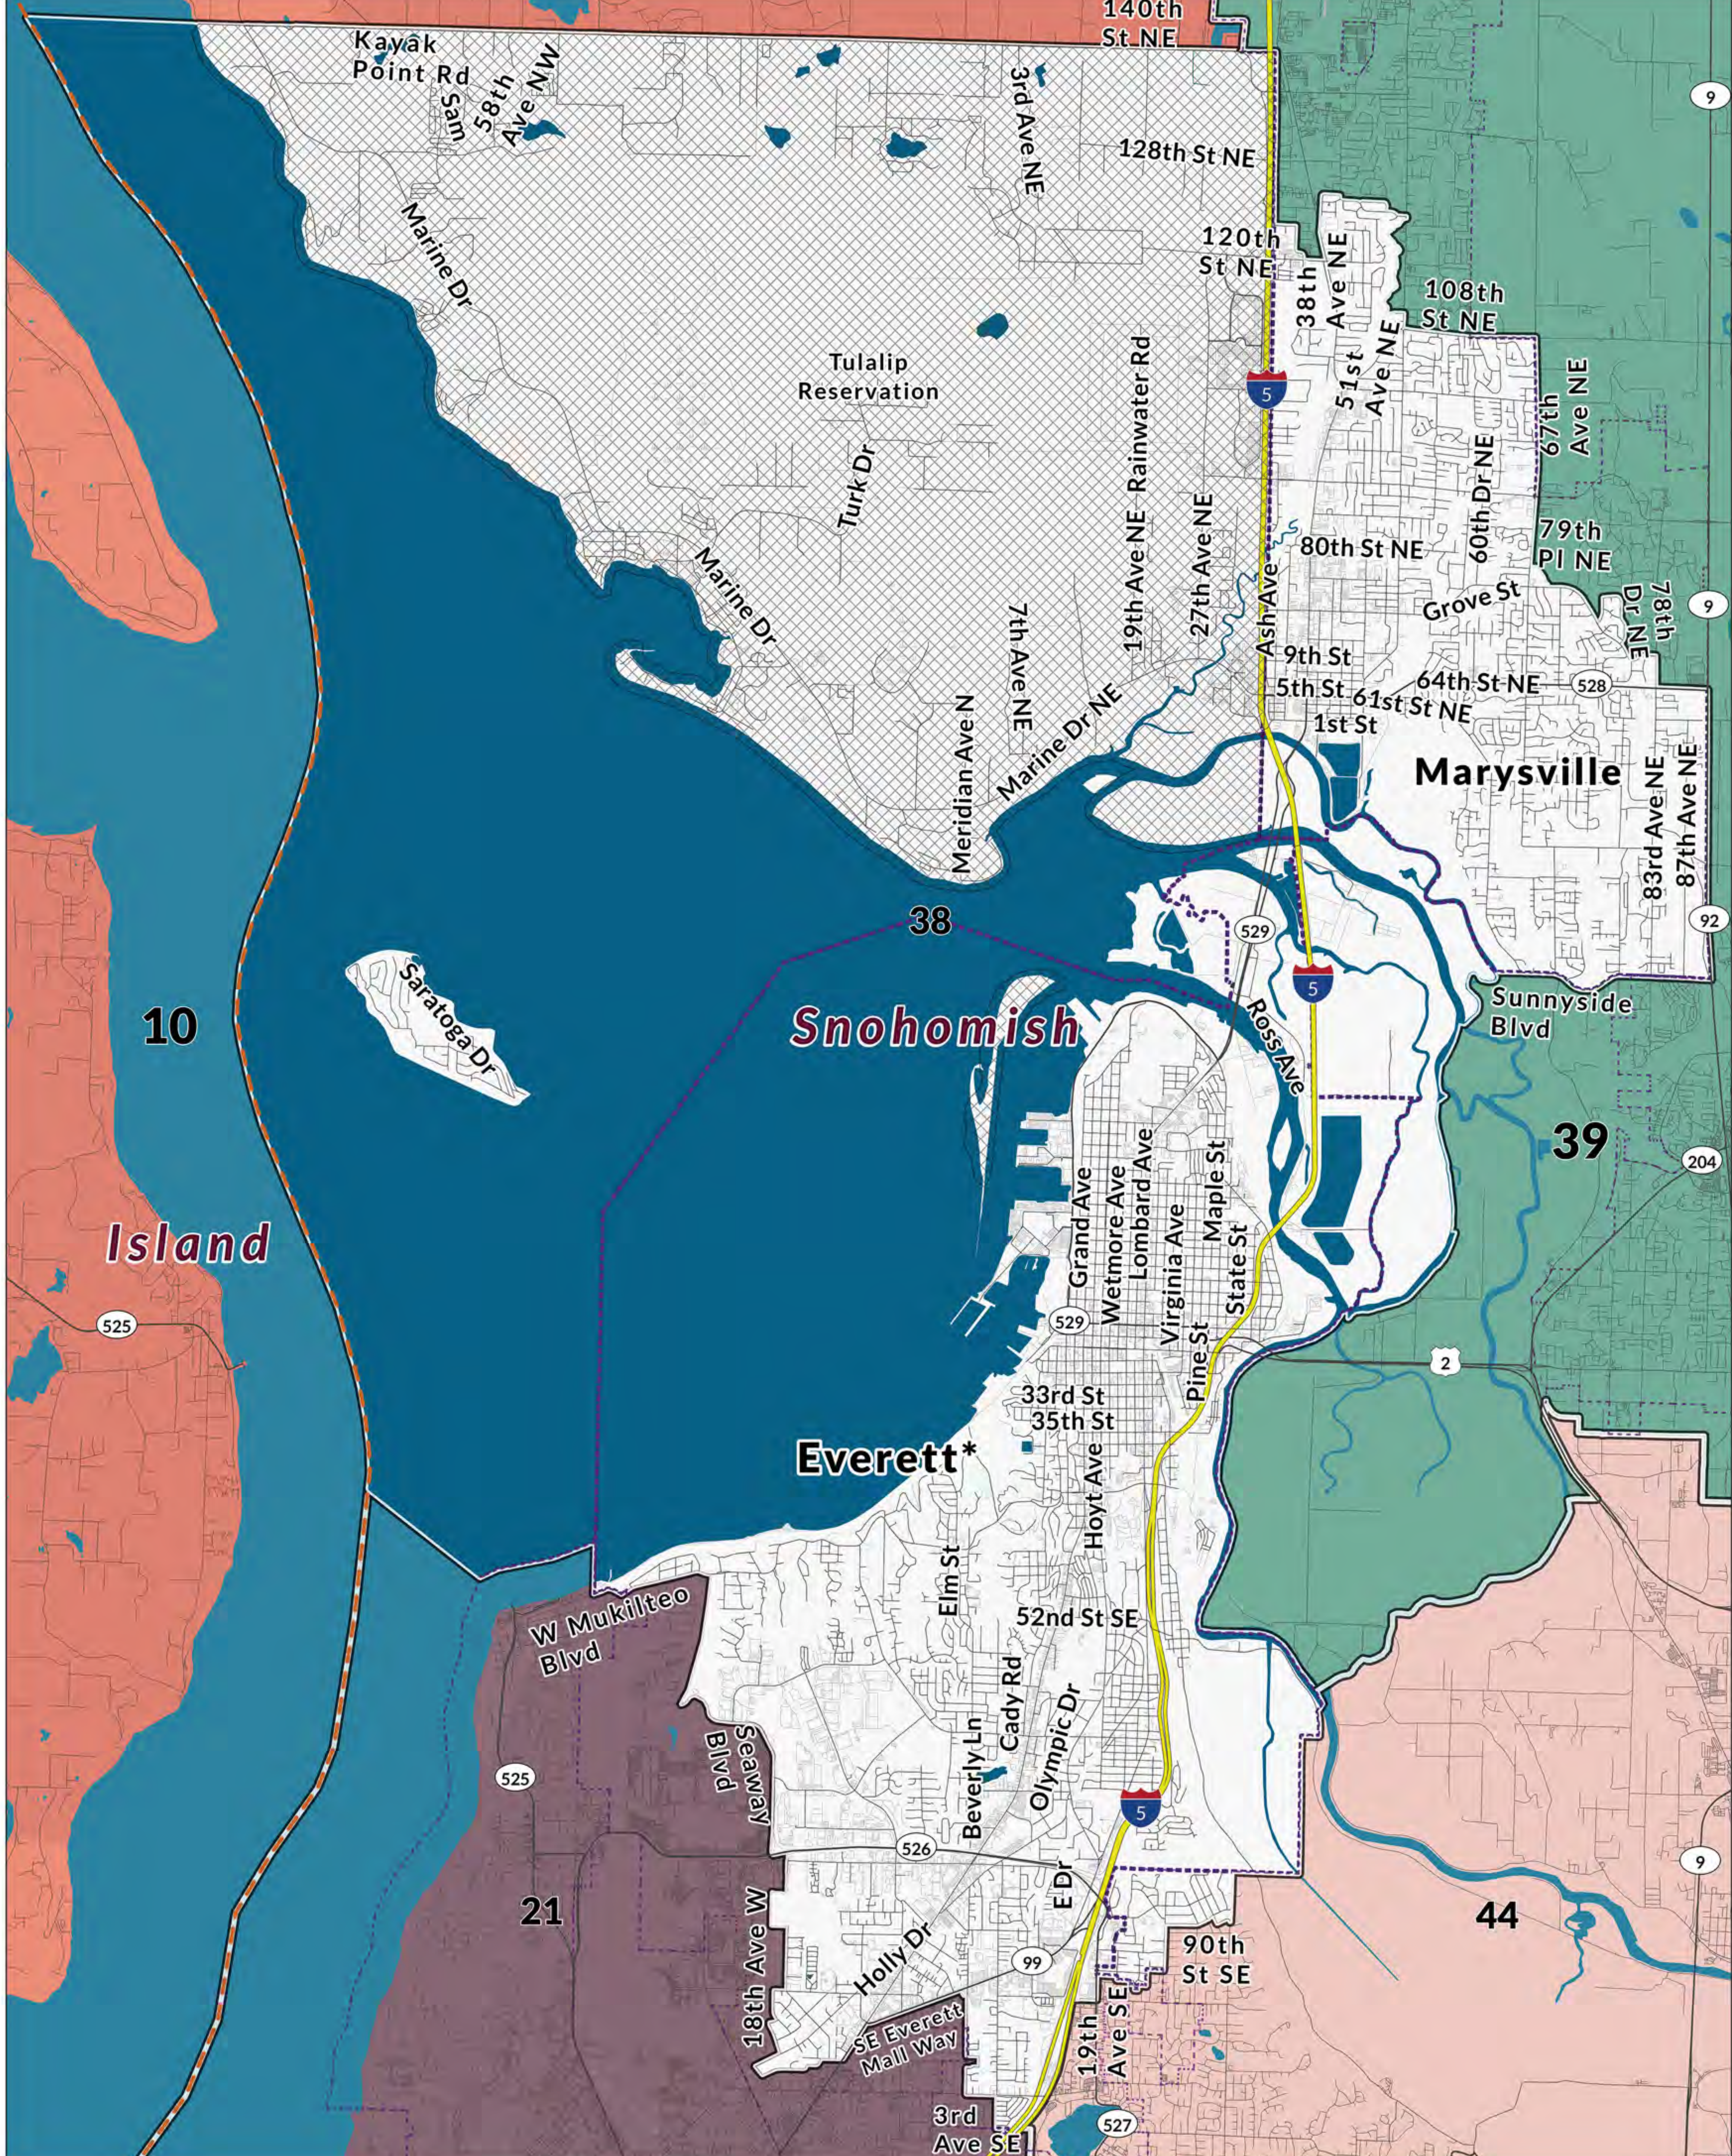

Legislative District 38

1. **Legend**
2. Counties
   - Tribal Lands
   - Roads
   - Interstate
   - State Route and US Highway
   - Cities
   - 2022 Legislative Districts

Spatial Reference
PCS: NAD 1983 HARN StatePlane Washington South FIPS 4602 Feet
GCS: GCS North American 1983 HARN
Datum: North American 1983 HARN
Projection: Lambert Conformal Conic