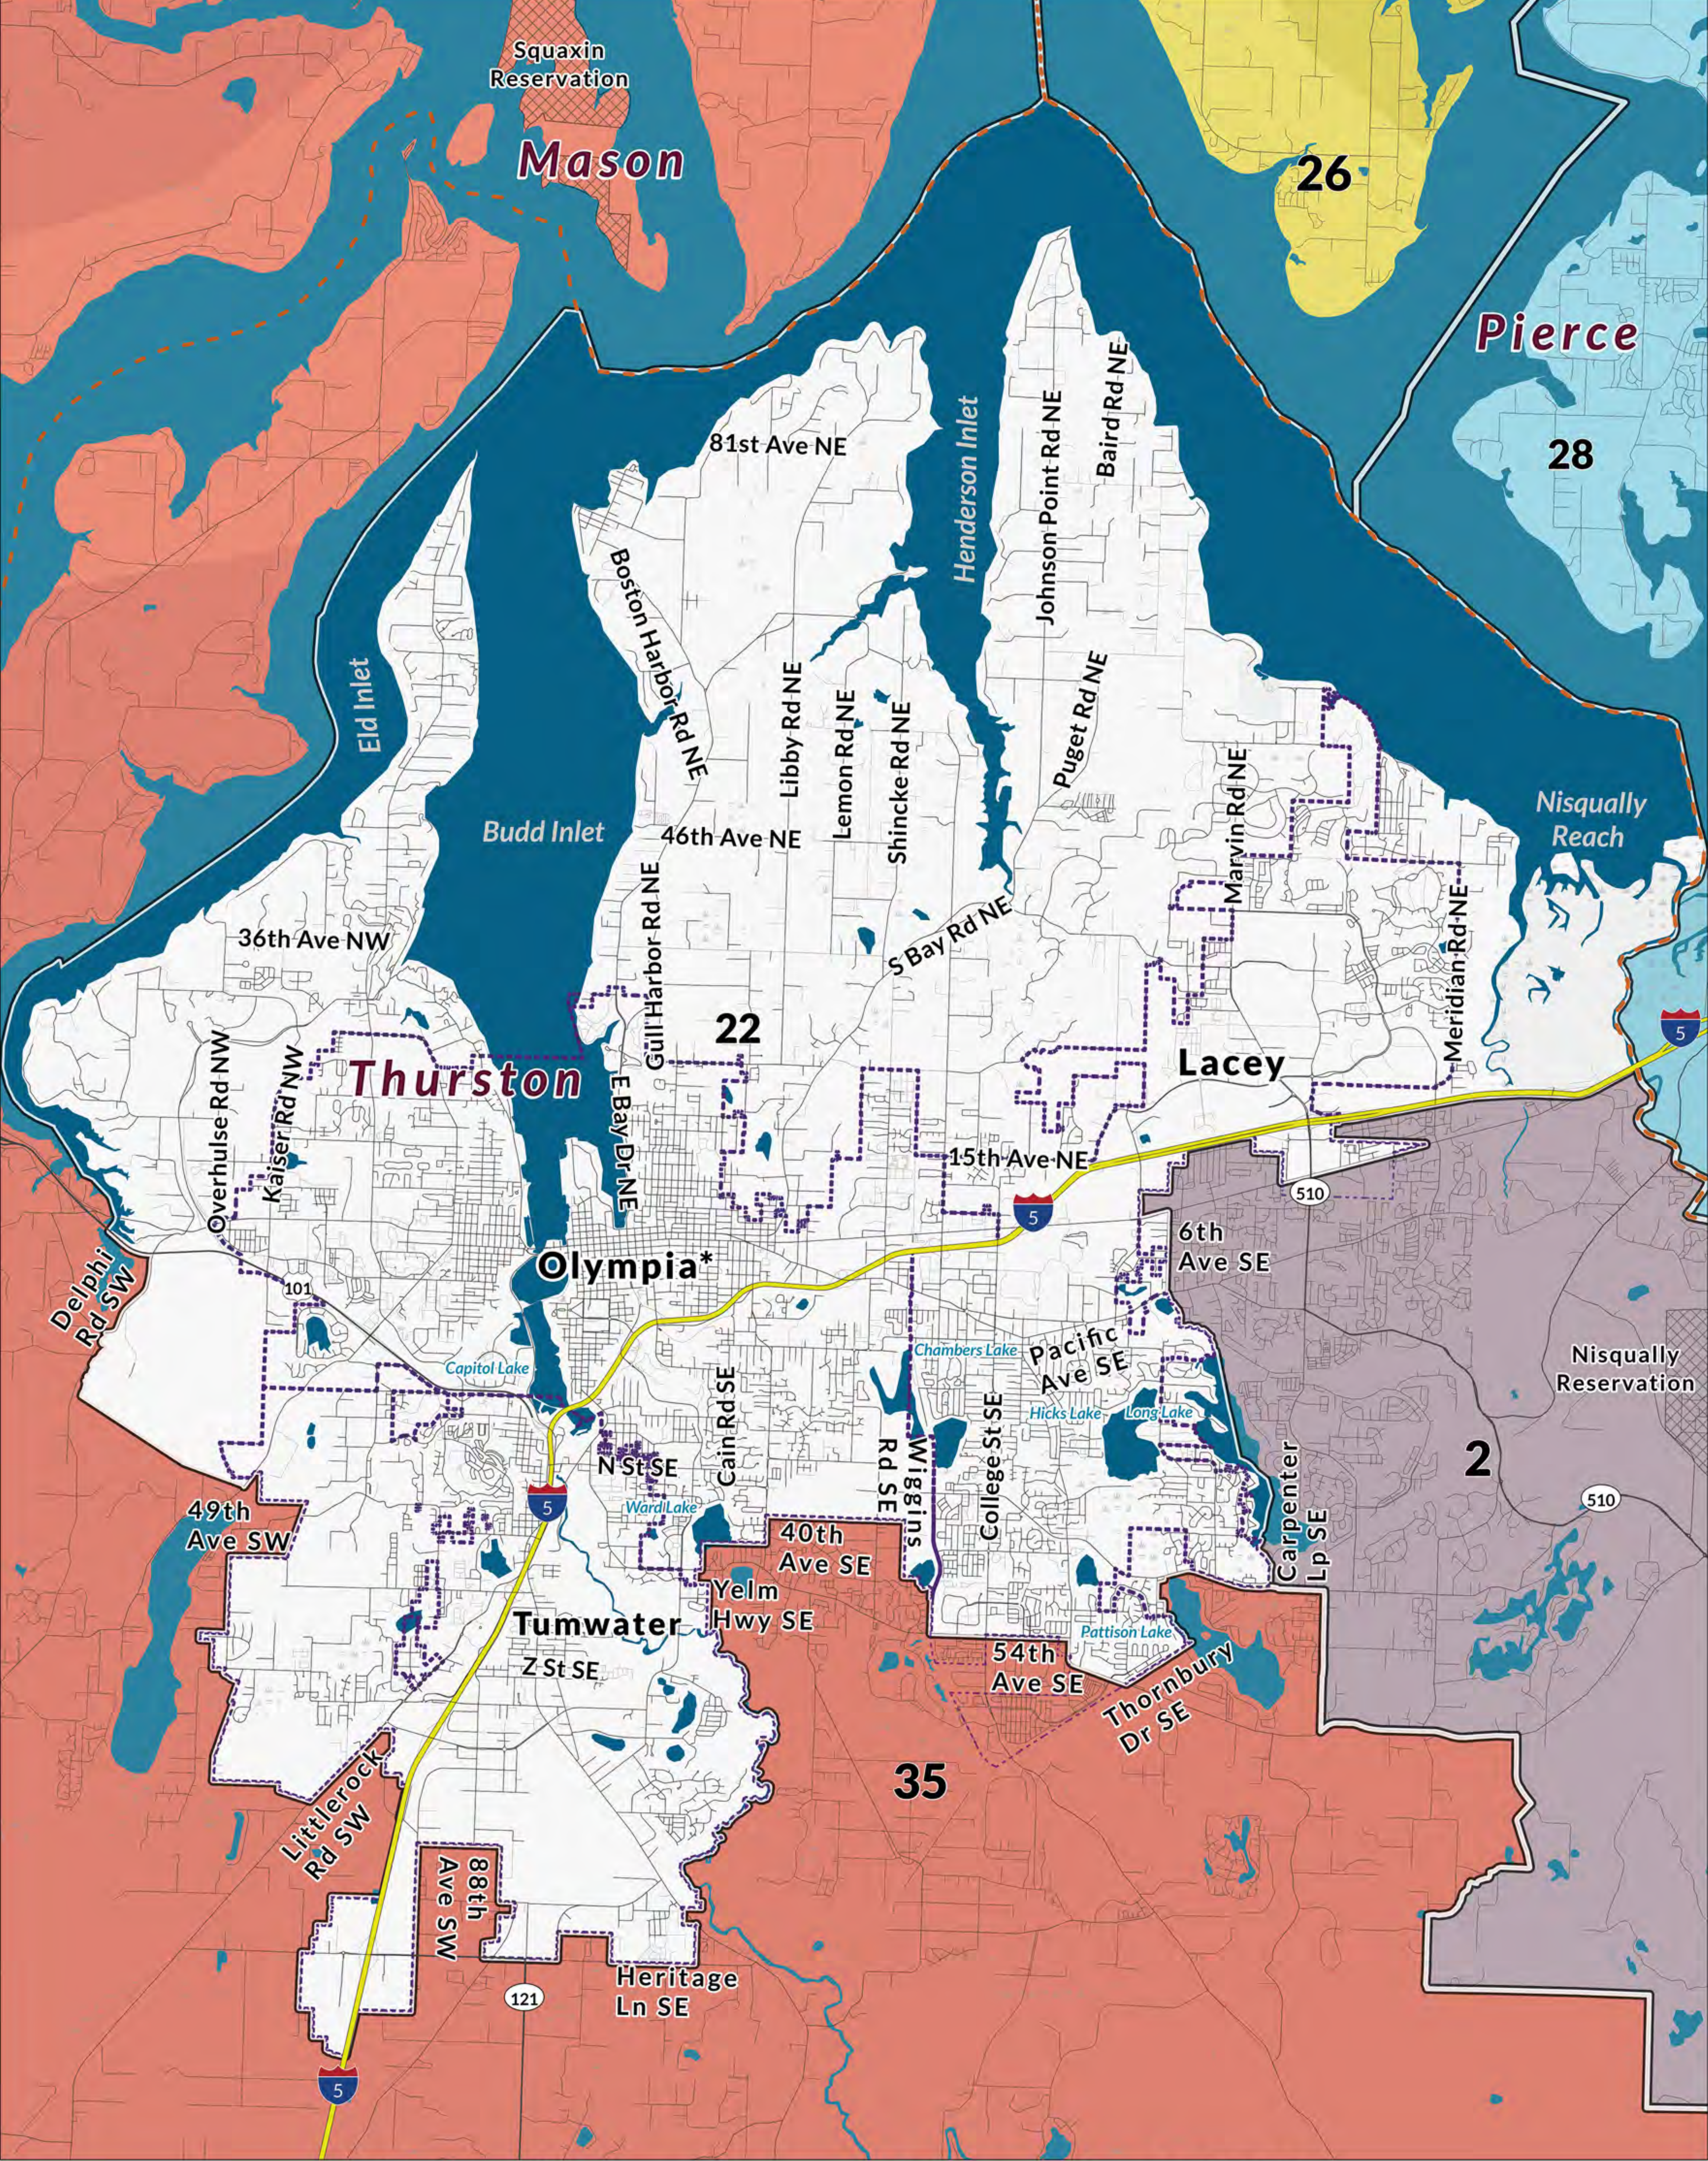

Legislative District 22

Legend

- Counties
- Tribal Lands
- Roads
- Interstate
- State Route and US Highway
- Cities
- 2022 Legislative Districts

Washington State
Redistricting Commission

Spatial Reference
PCS: NAD 1983 HARN StatePlane Washington South FIPS 4602 Feet
GCS: GCS North American 1983 HARN
Datum: North American 1983 HARN
Projection: Lambert Conformal Conic