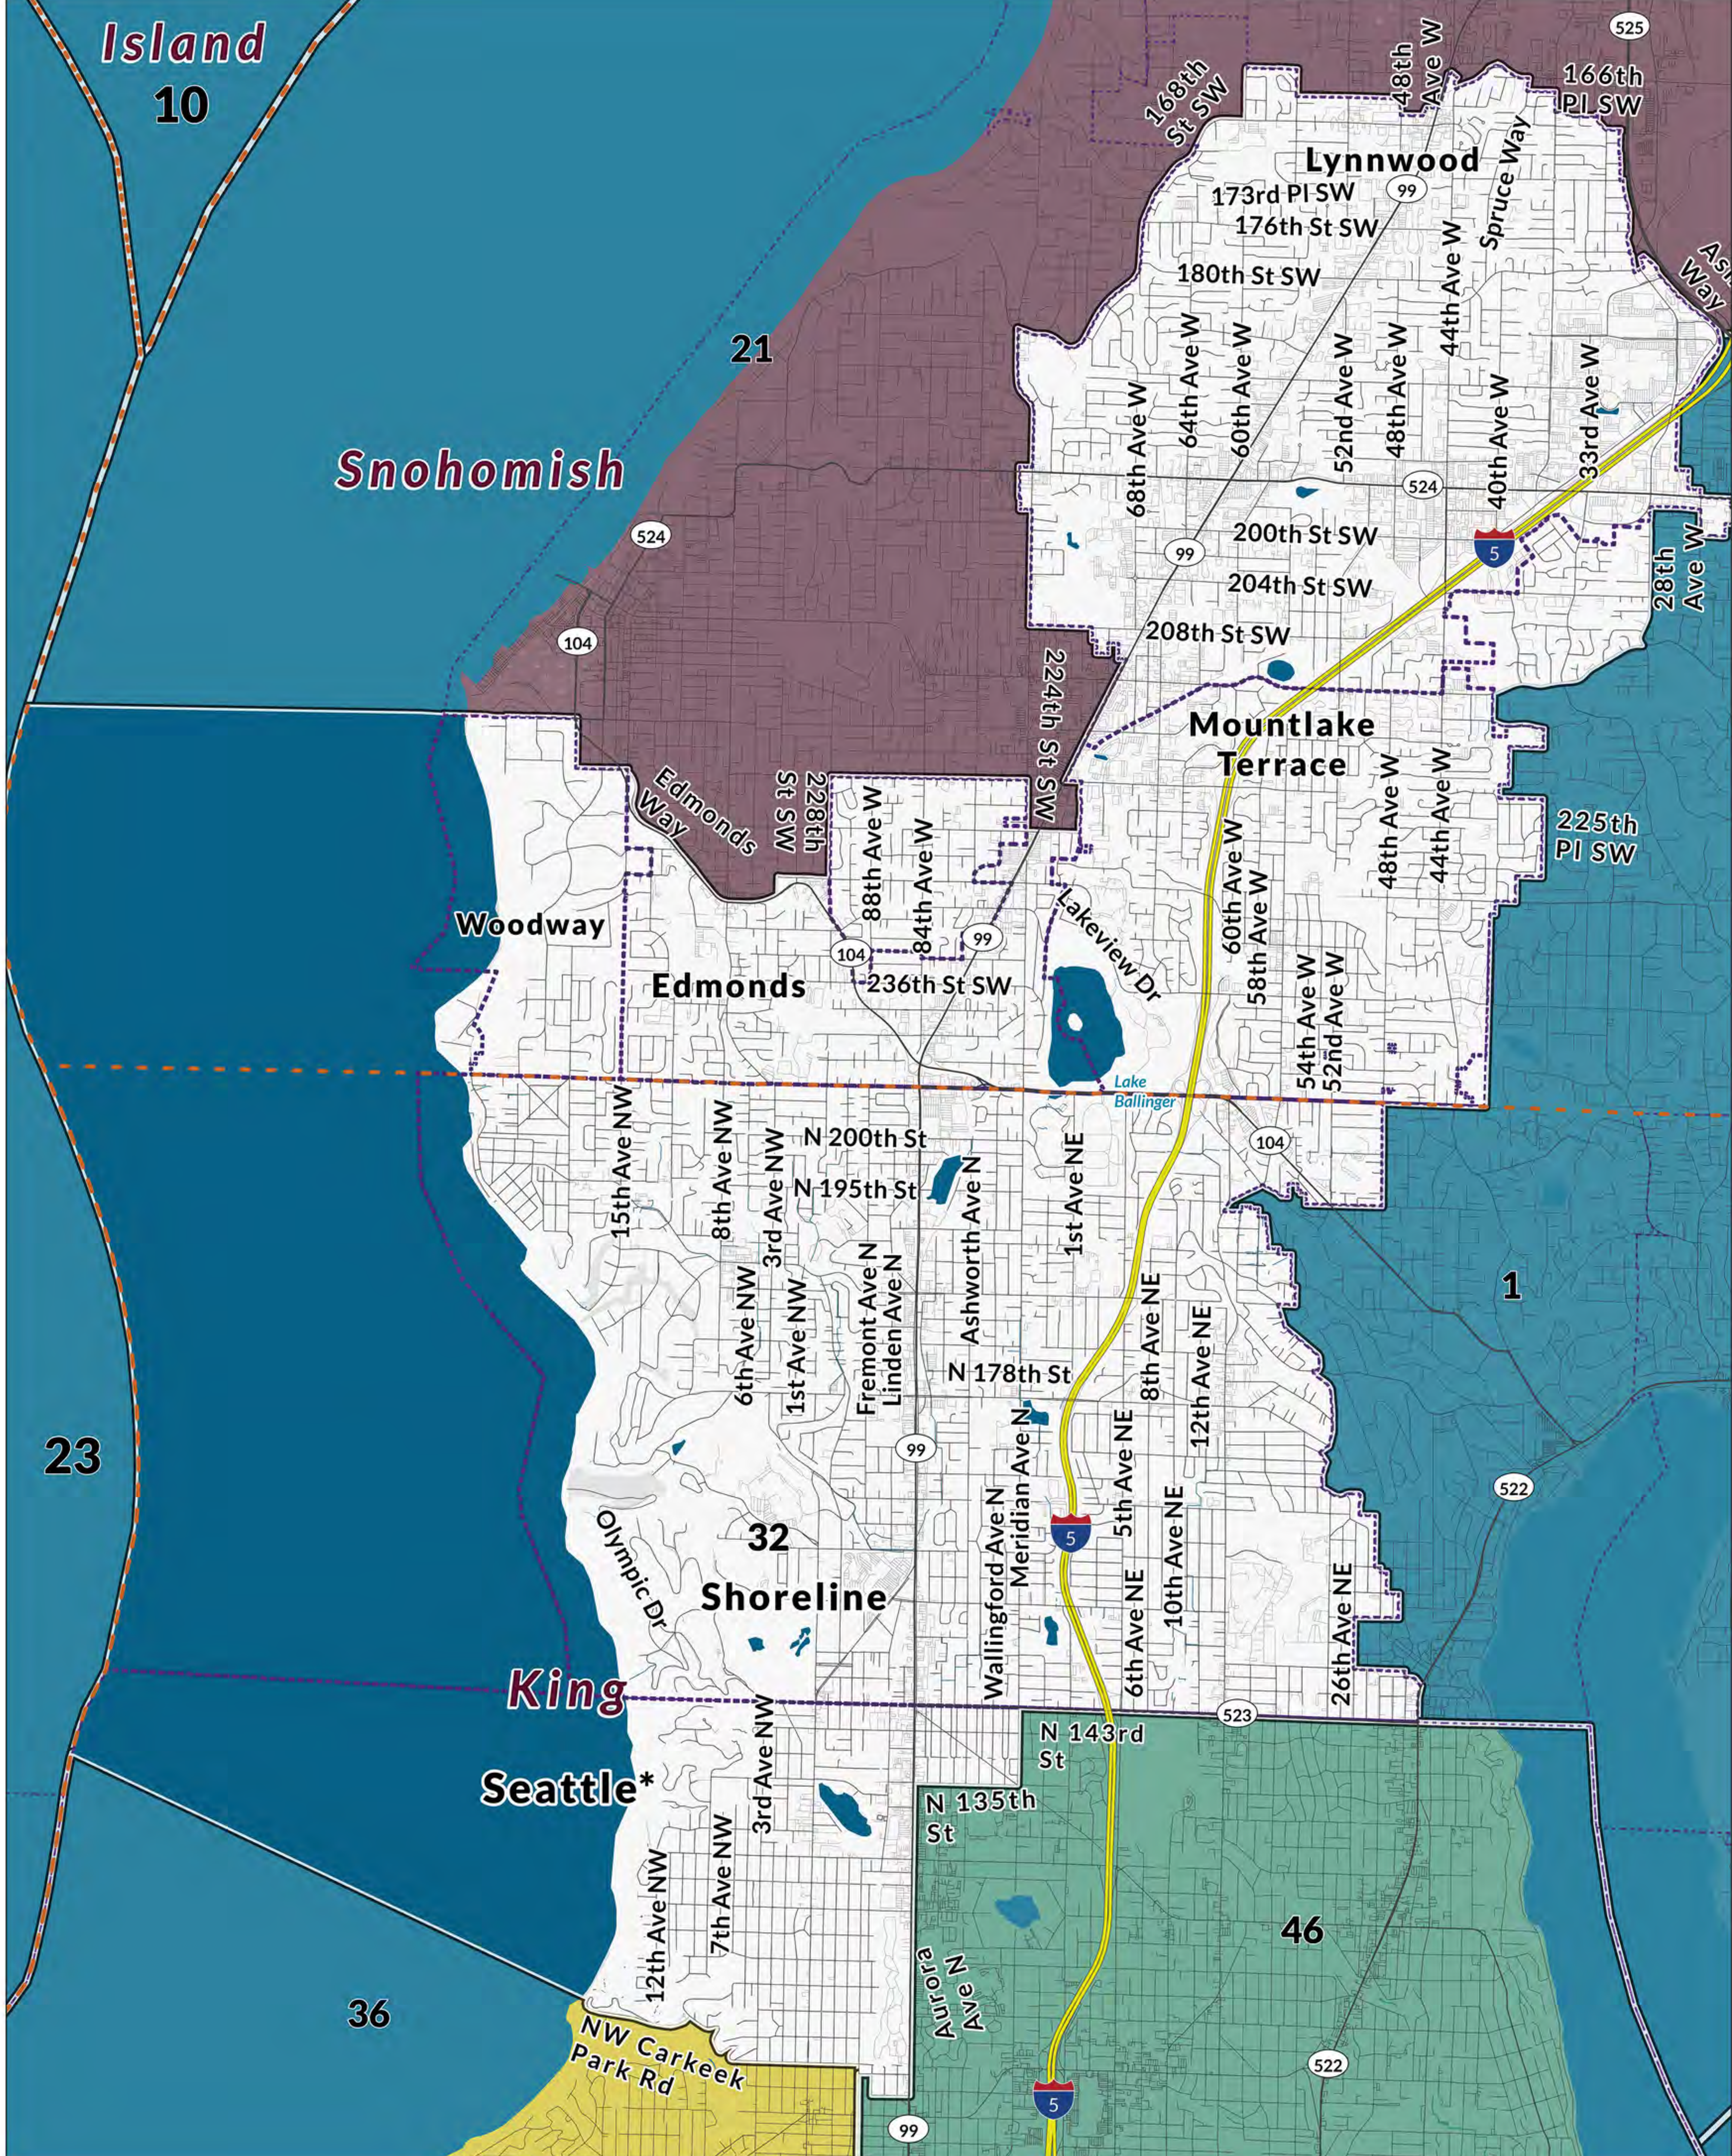

Legislative District 32

1. **Legend**
2. Counties
   - Tribal Lands
   - Roads
   - Interstate
   - State Route and US Highway
   - Cities
   - 2022 Legislative Districts

Spatial Reference
PCS: NAD 1983 HARN StatePlane Washington South FIPS 4602 Feet
GCS: GCS North American 1983 HARN
Datum: North American 1983 HARN
Projection: Lambert Conformal Conic