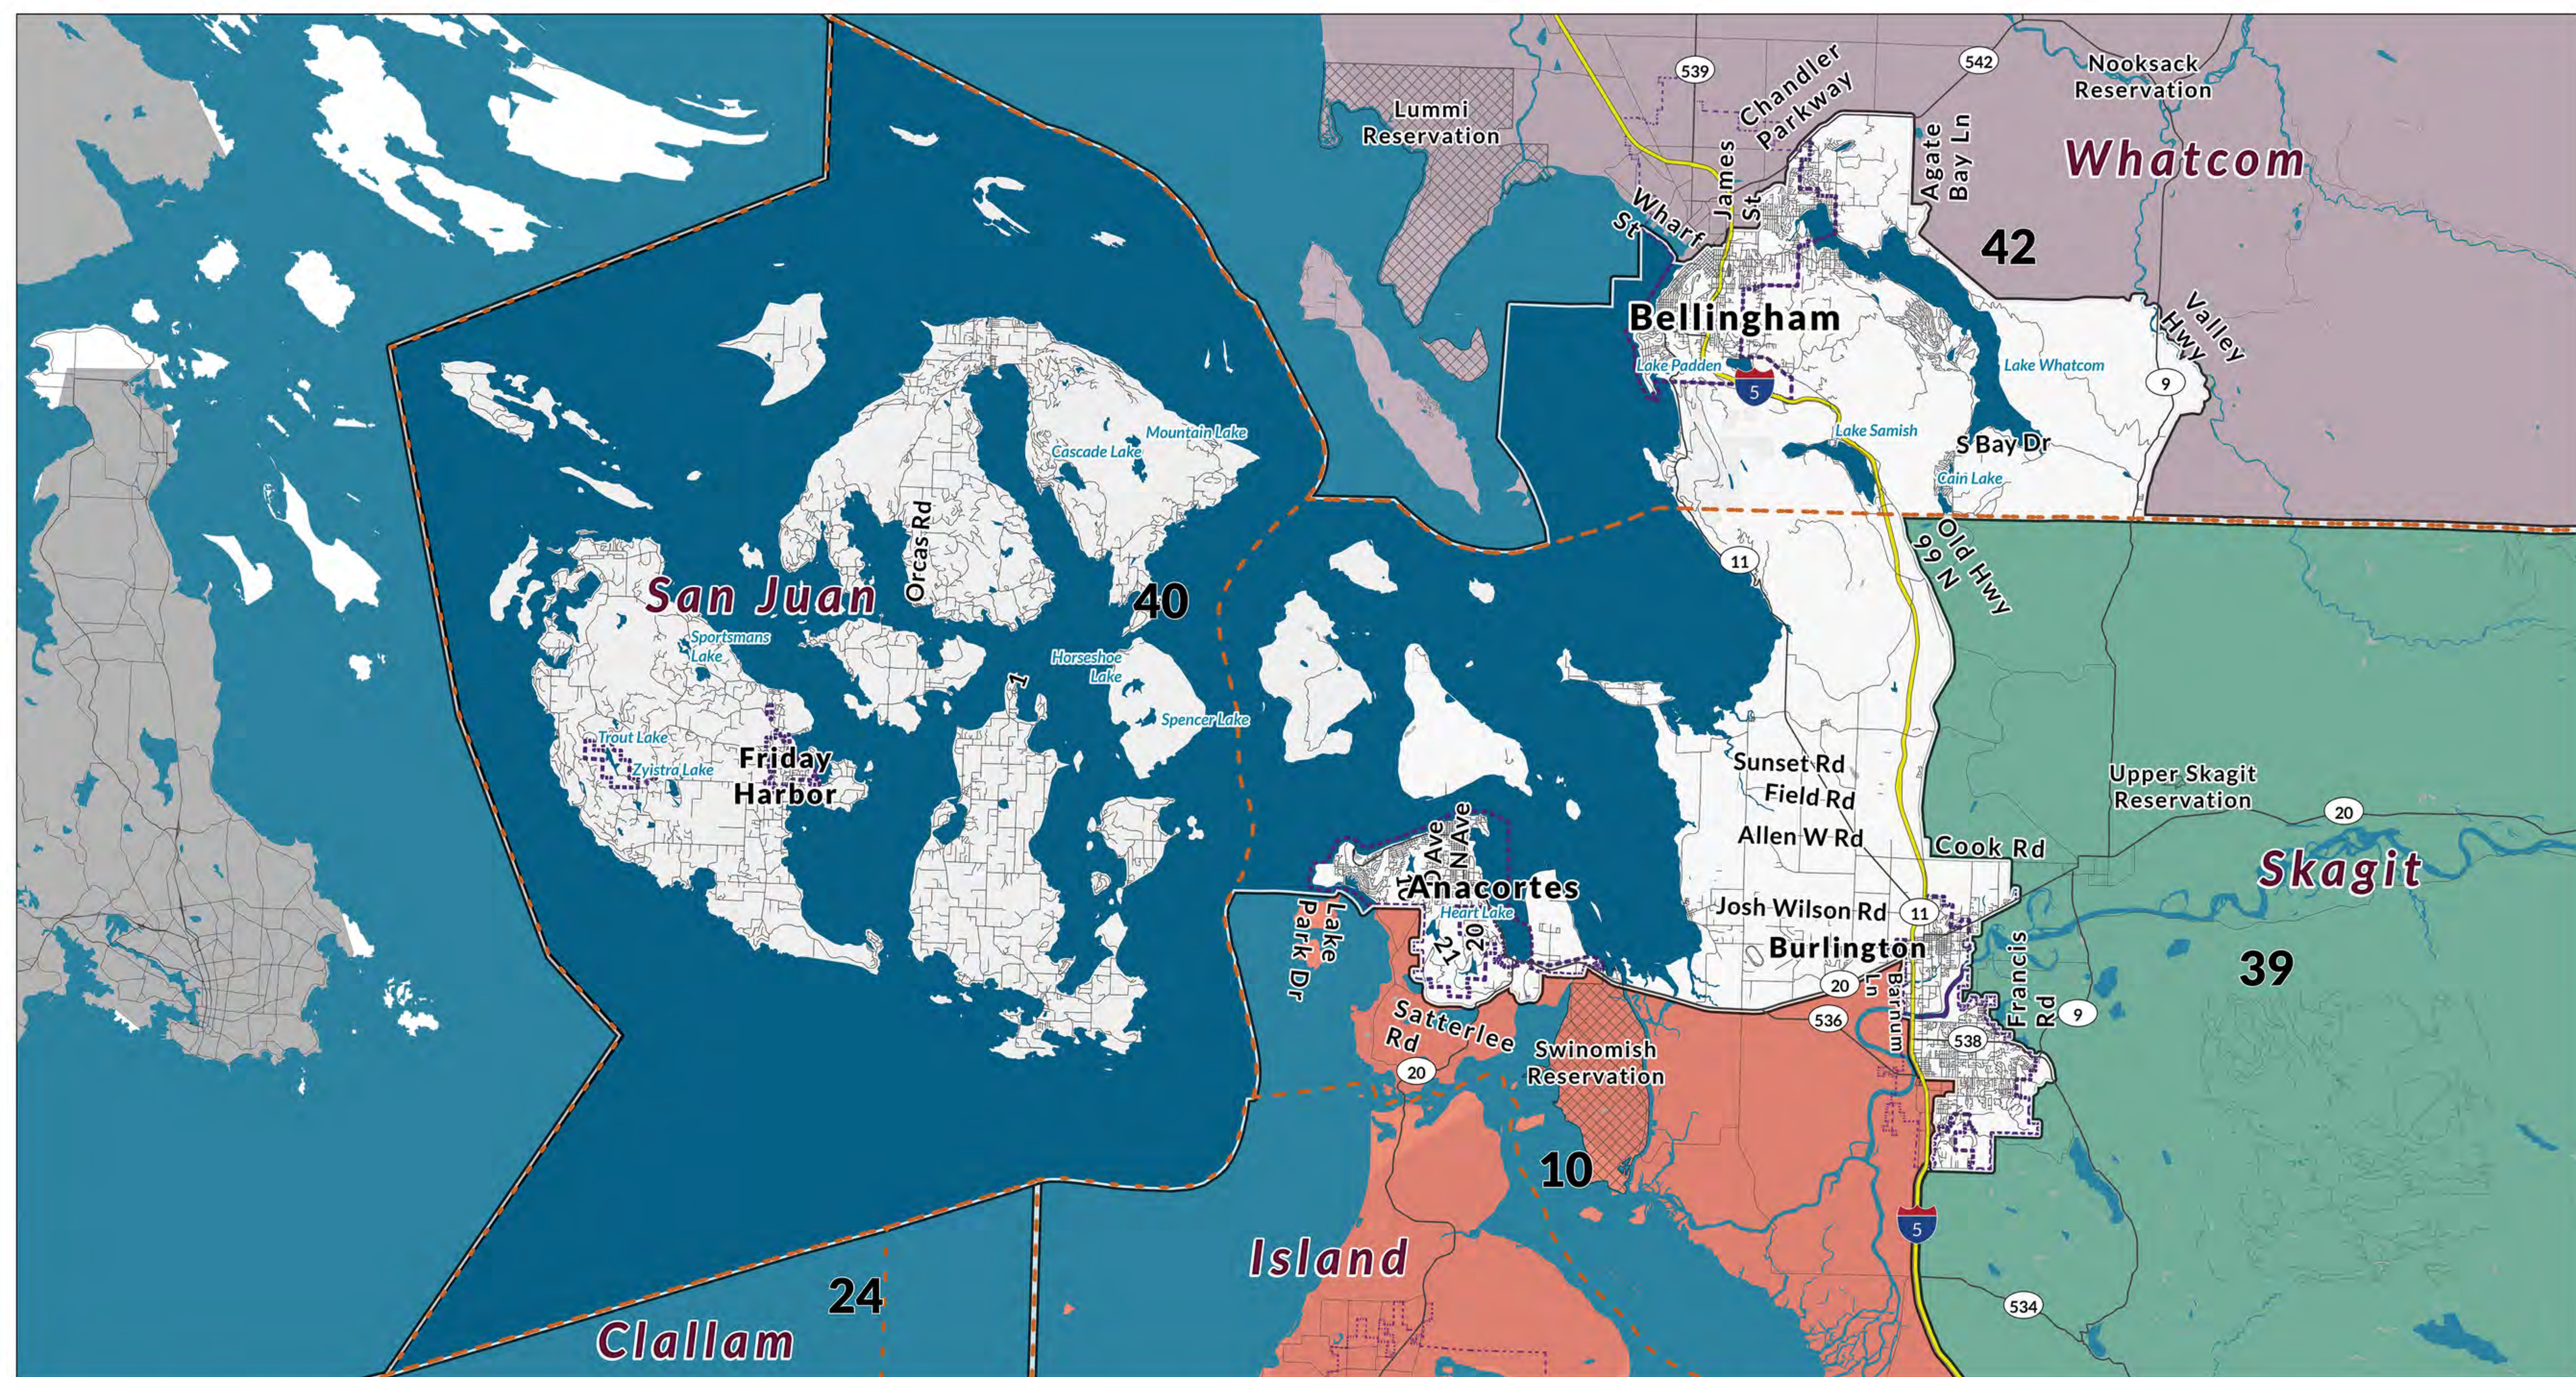

Legislative District 40

1. **Legend**
2. Counties
   - Tribal Lands
   - Roads
   - Interstate
   - State Route and US Highway
   - Cities
   - 2022 Legislative Districts

Spatial Reference
PCS: NAD 1983 HARN StatePlane Washington South FIPS 4602 Feet
GCS: GCS North American 1983 HARN
Datum: North American 1983 HARN
Projection: Lambert Conformal Conic