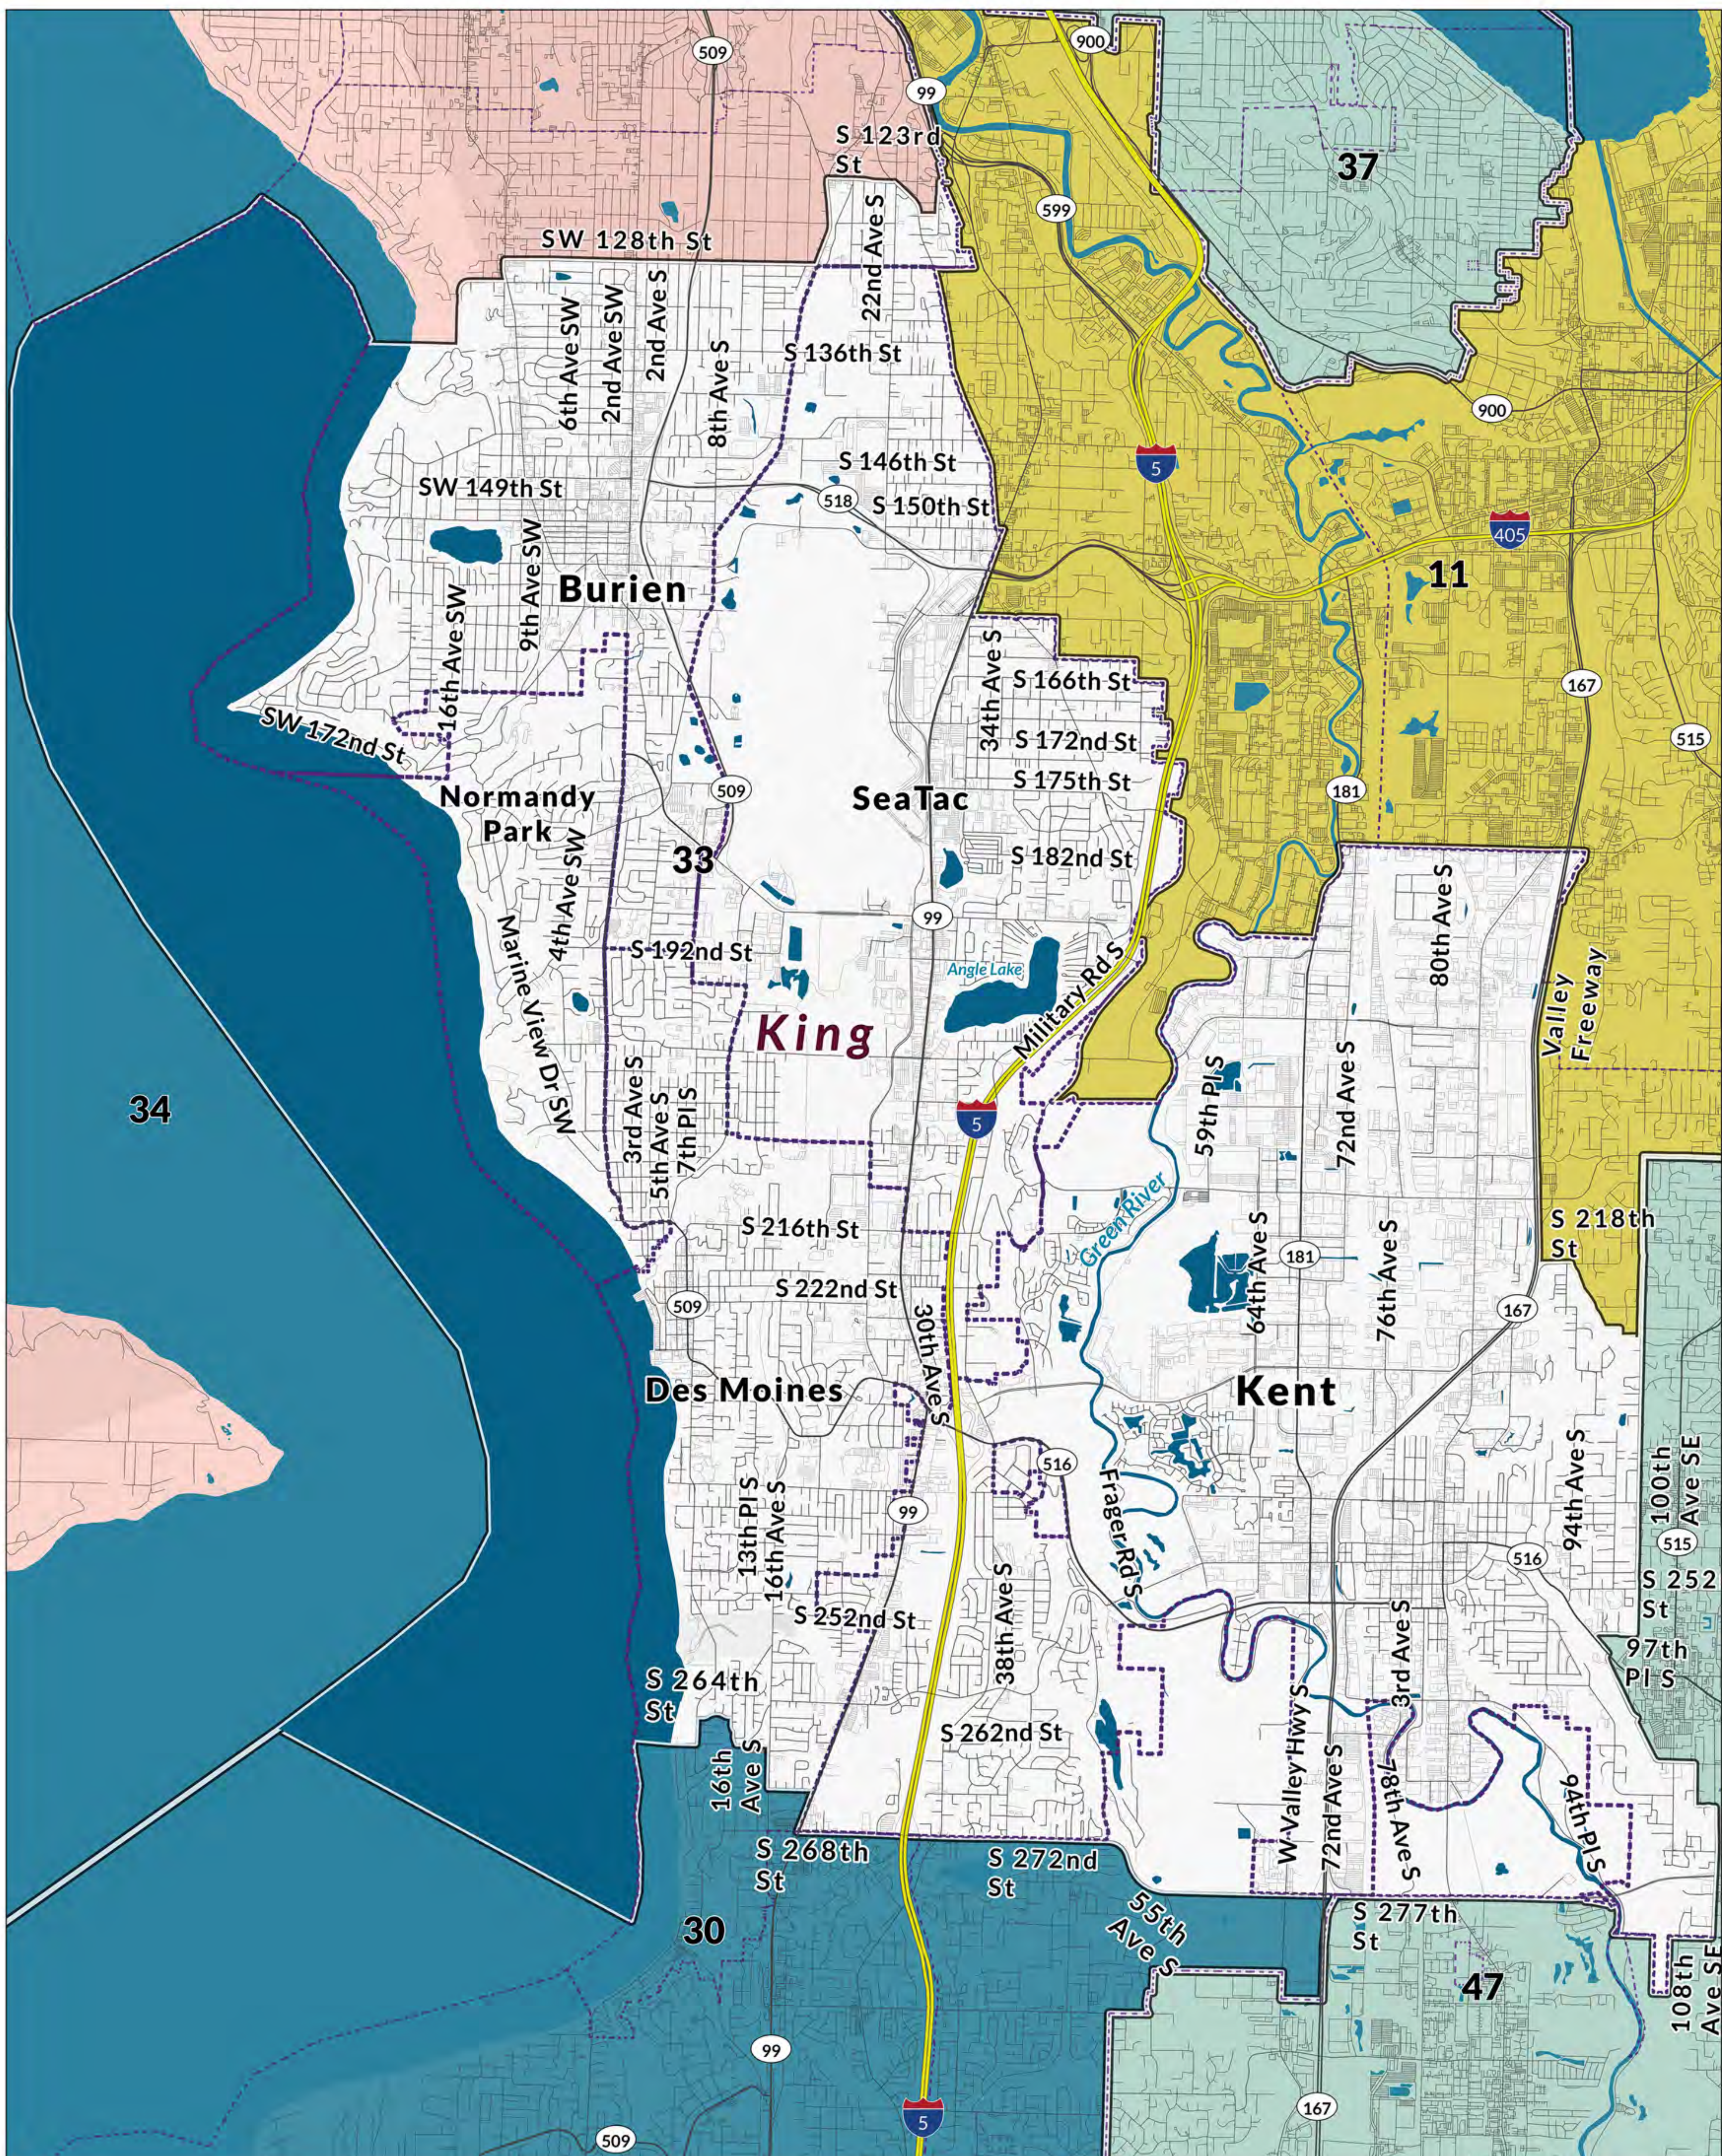

Legislative District 33

1. **Legend**
2. Counties
   - Tribal Lands
   - Roads
   - Interstate
   - State Route and US Highway
   - Cities
   - 2022 Legislative Districts

Spatial Reference
PCS: NAD 1983 HARN StatePlane Washington South FIPS 4602 Feet
GCS: GCS North American 1983 HARN
Datum: North American 1983 HARN
Projection: Lambert Conformal Conic