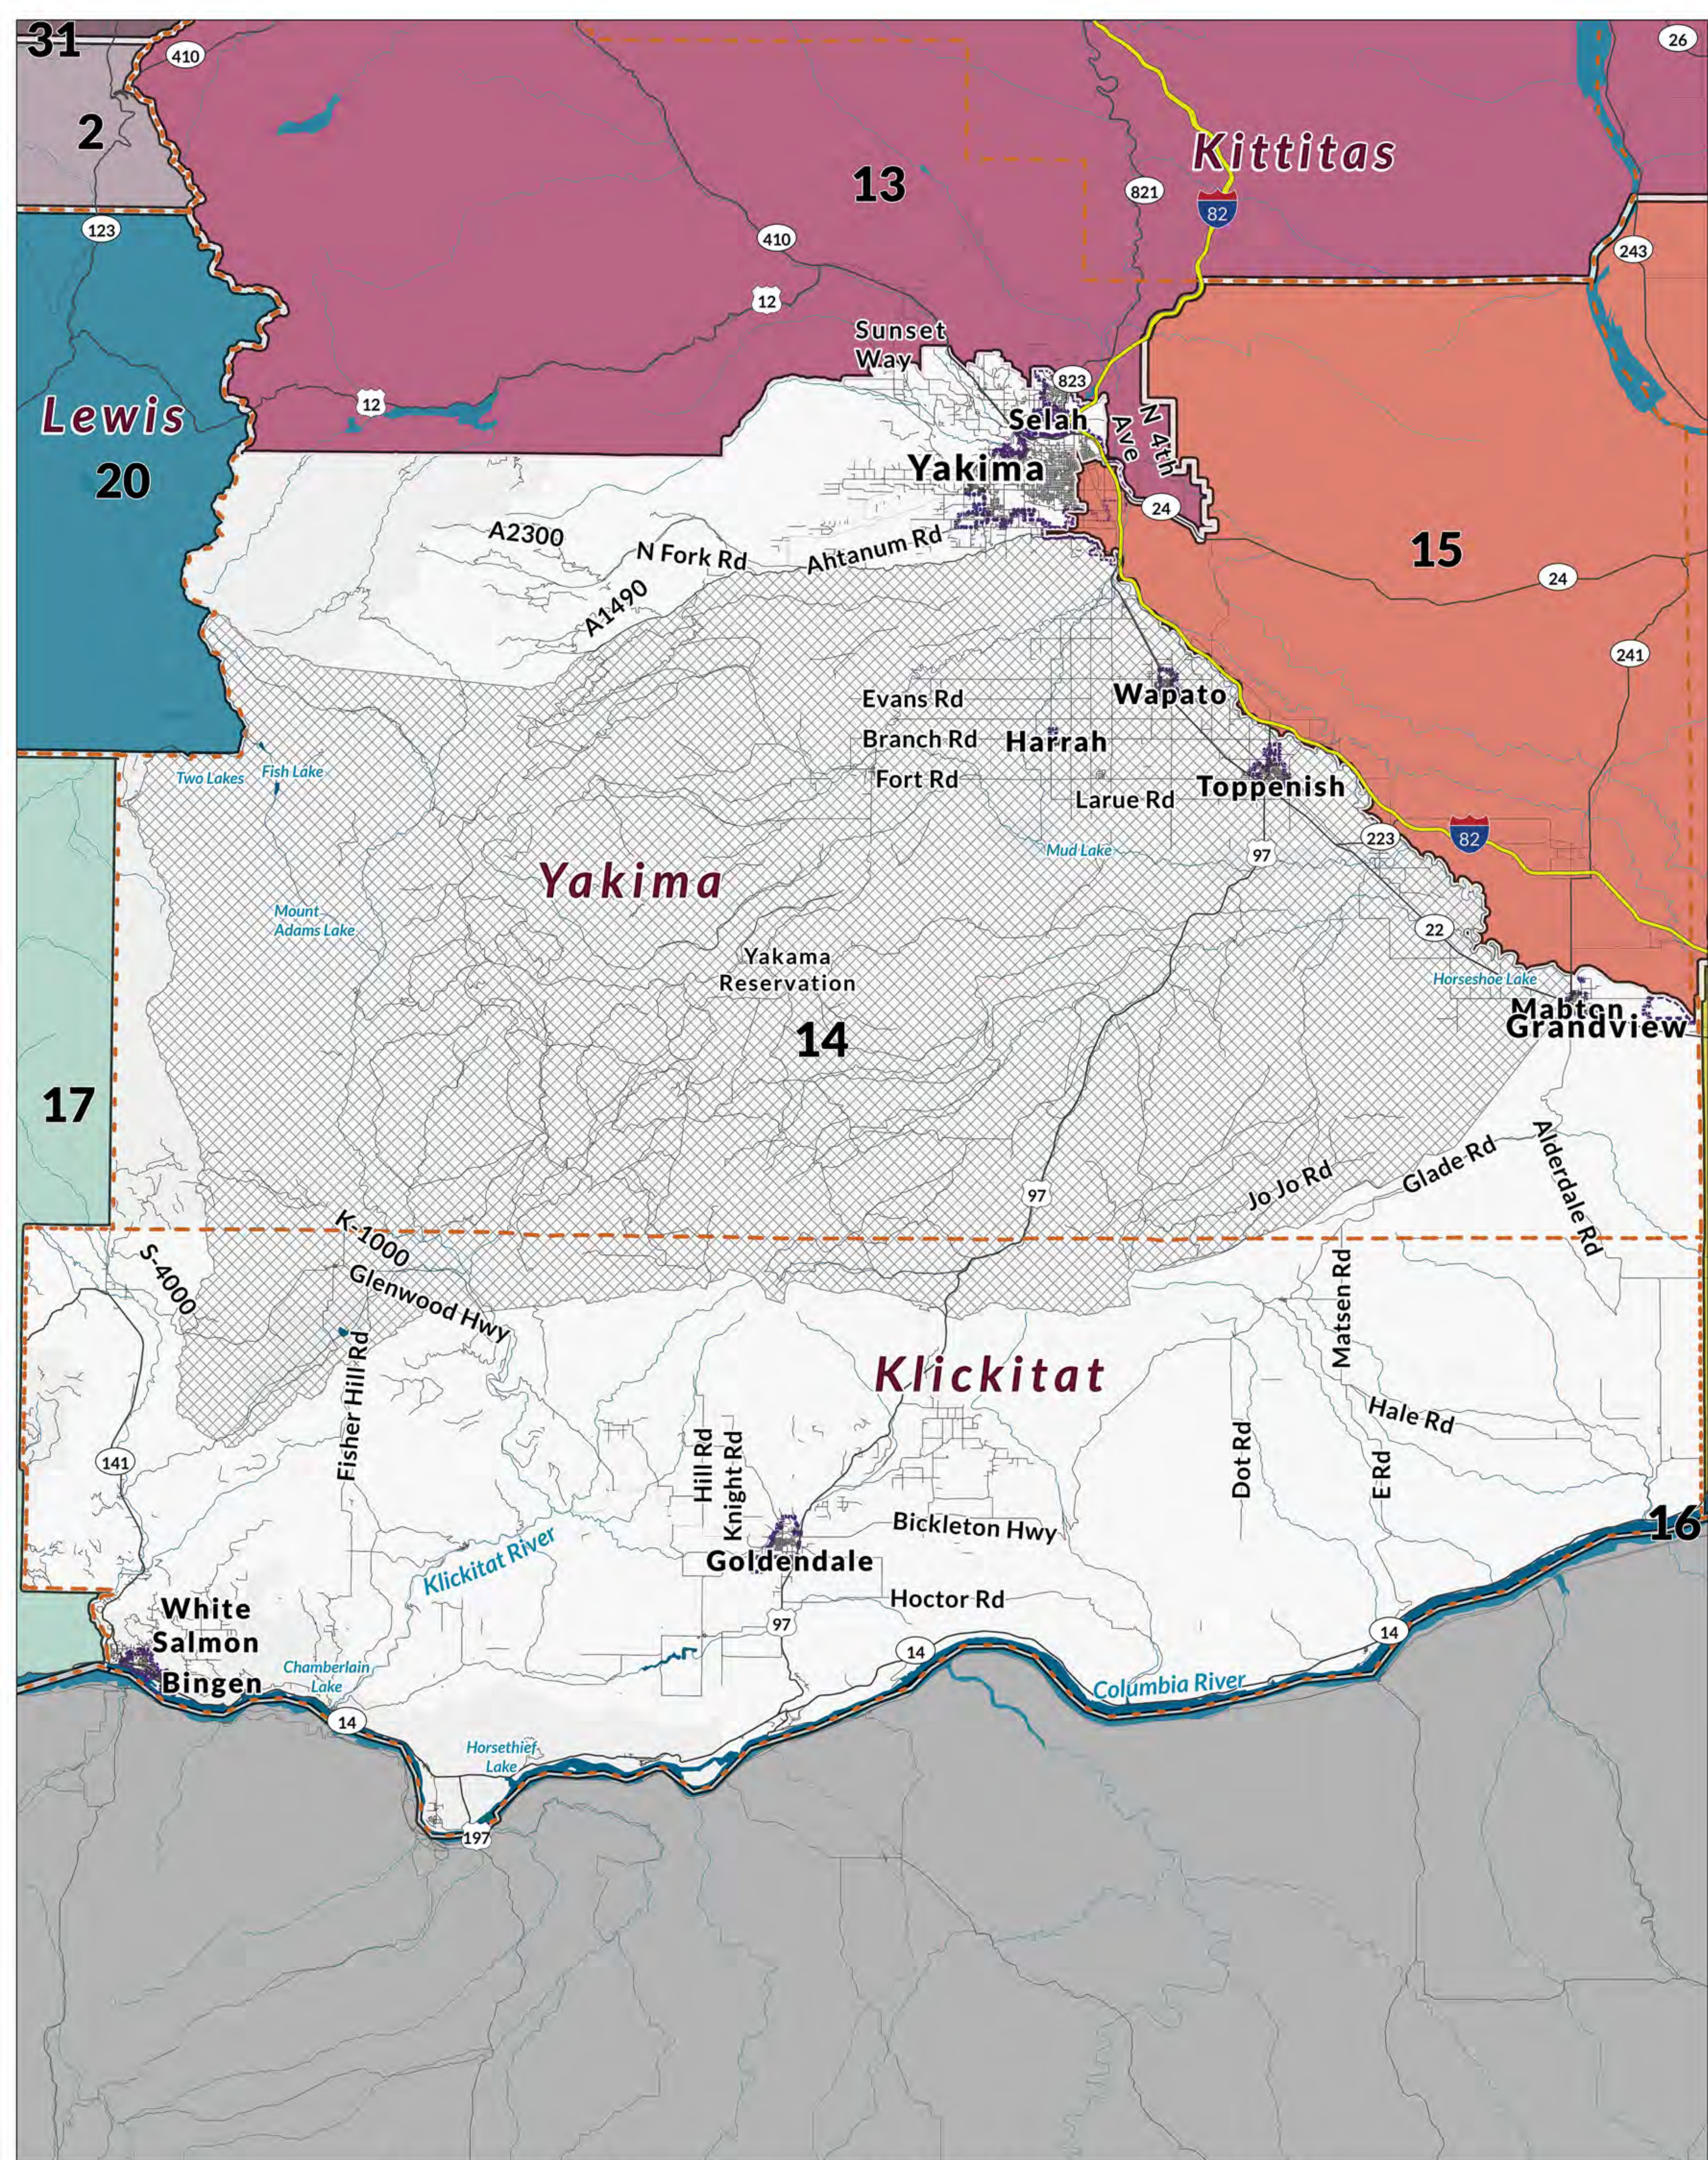

Legislative District 14

Legend

- Counties
- Tribal Lands
- Roads
- Interstate
- State Route and US Highway
- Cities
- 2022 Legislative Districts

Washington State
Redistricting Commission

Spatial Reference

PCS: NAD 1983 HARN StatePlane Washington South FIPS 4602 Feet
GCS: GCS North American 1983 HARN
Datum: North American 1983 HARN
Projection: Lambert Conformal Conic