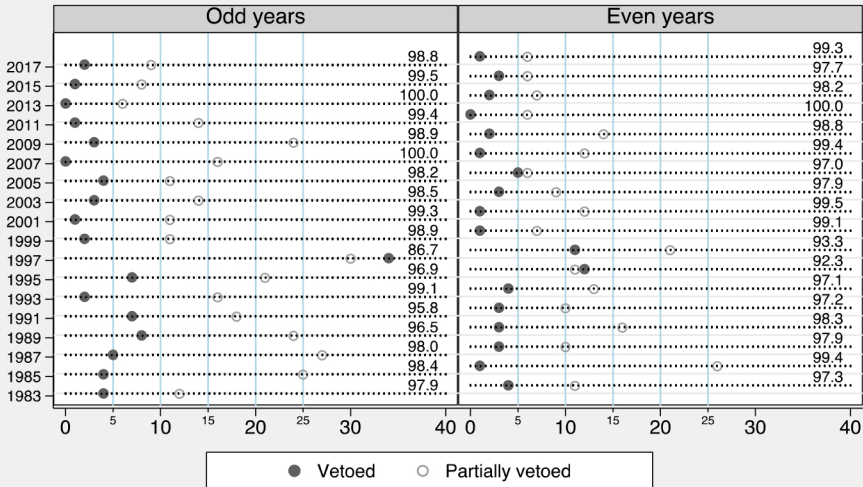

Senate bills vetoed

Number of Senate bills that were vetoed or partially vetoed, for years 1983–2018. Percent bills enacted shown down the right-hand sides.

Note: Special sessions included.