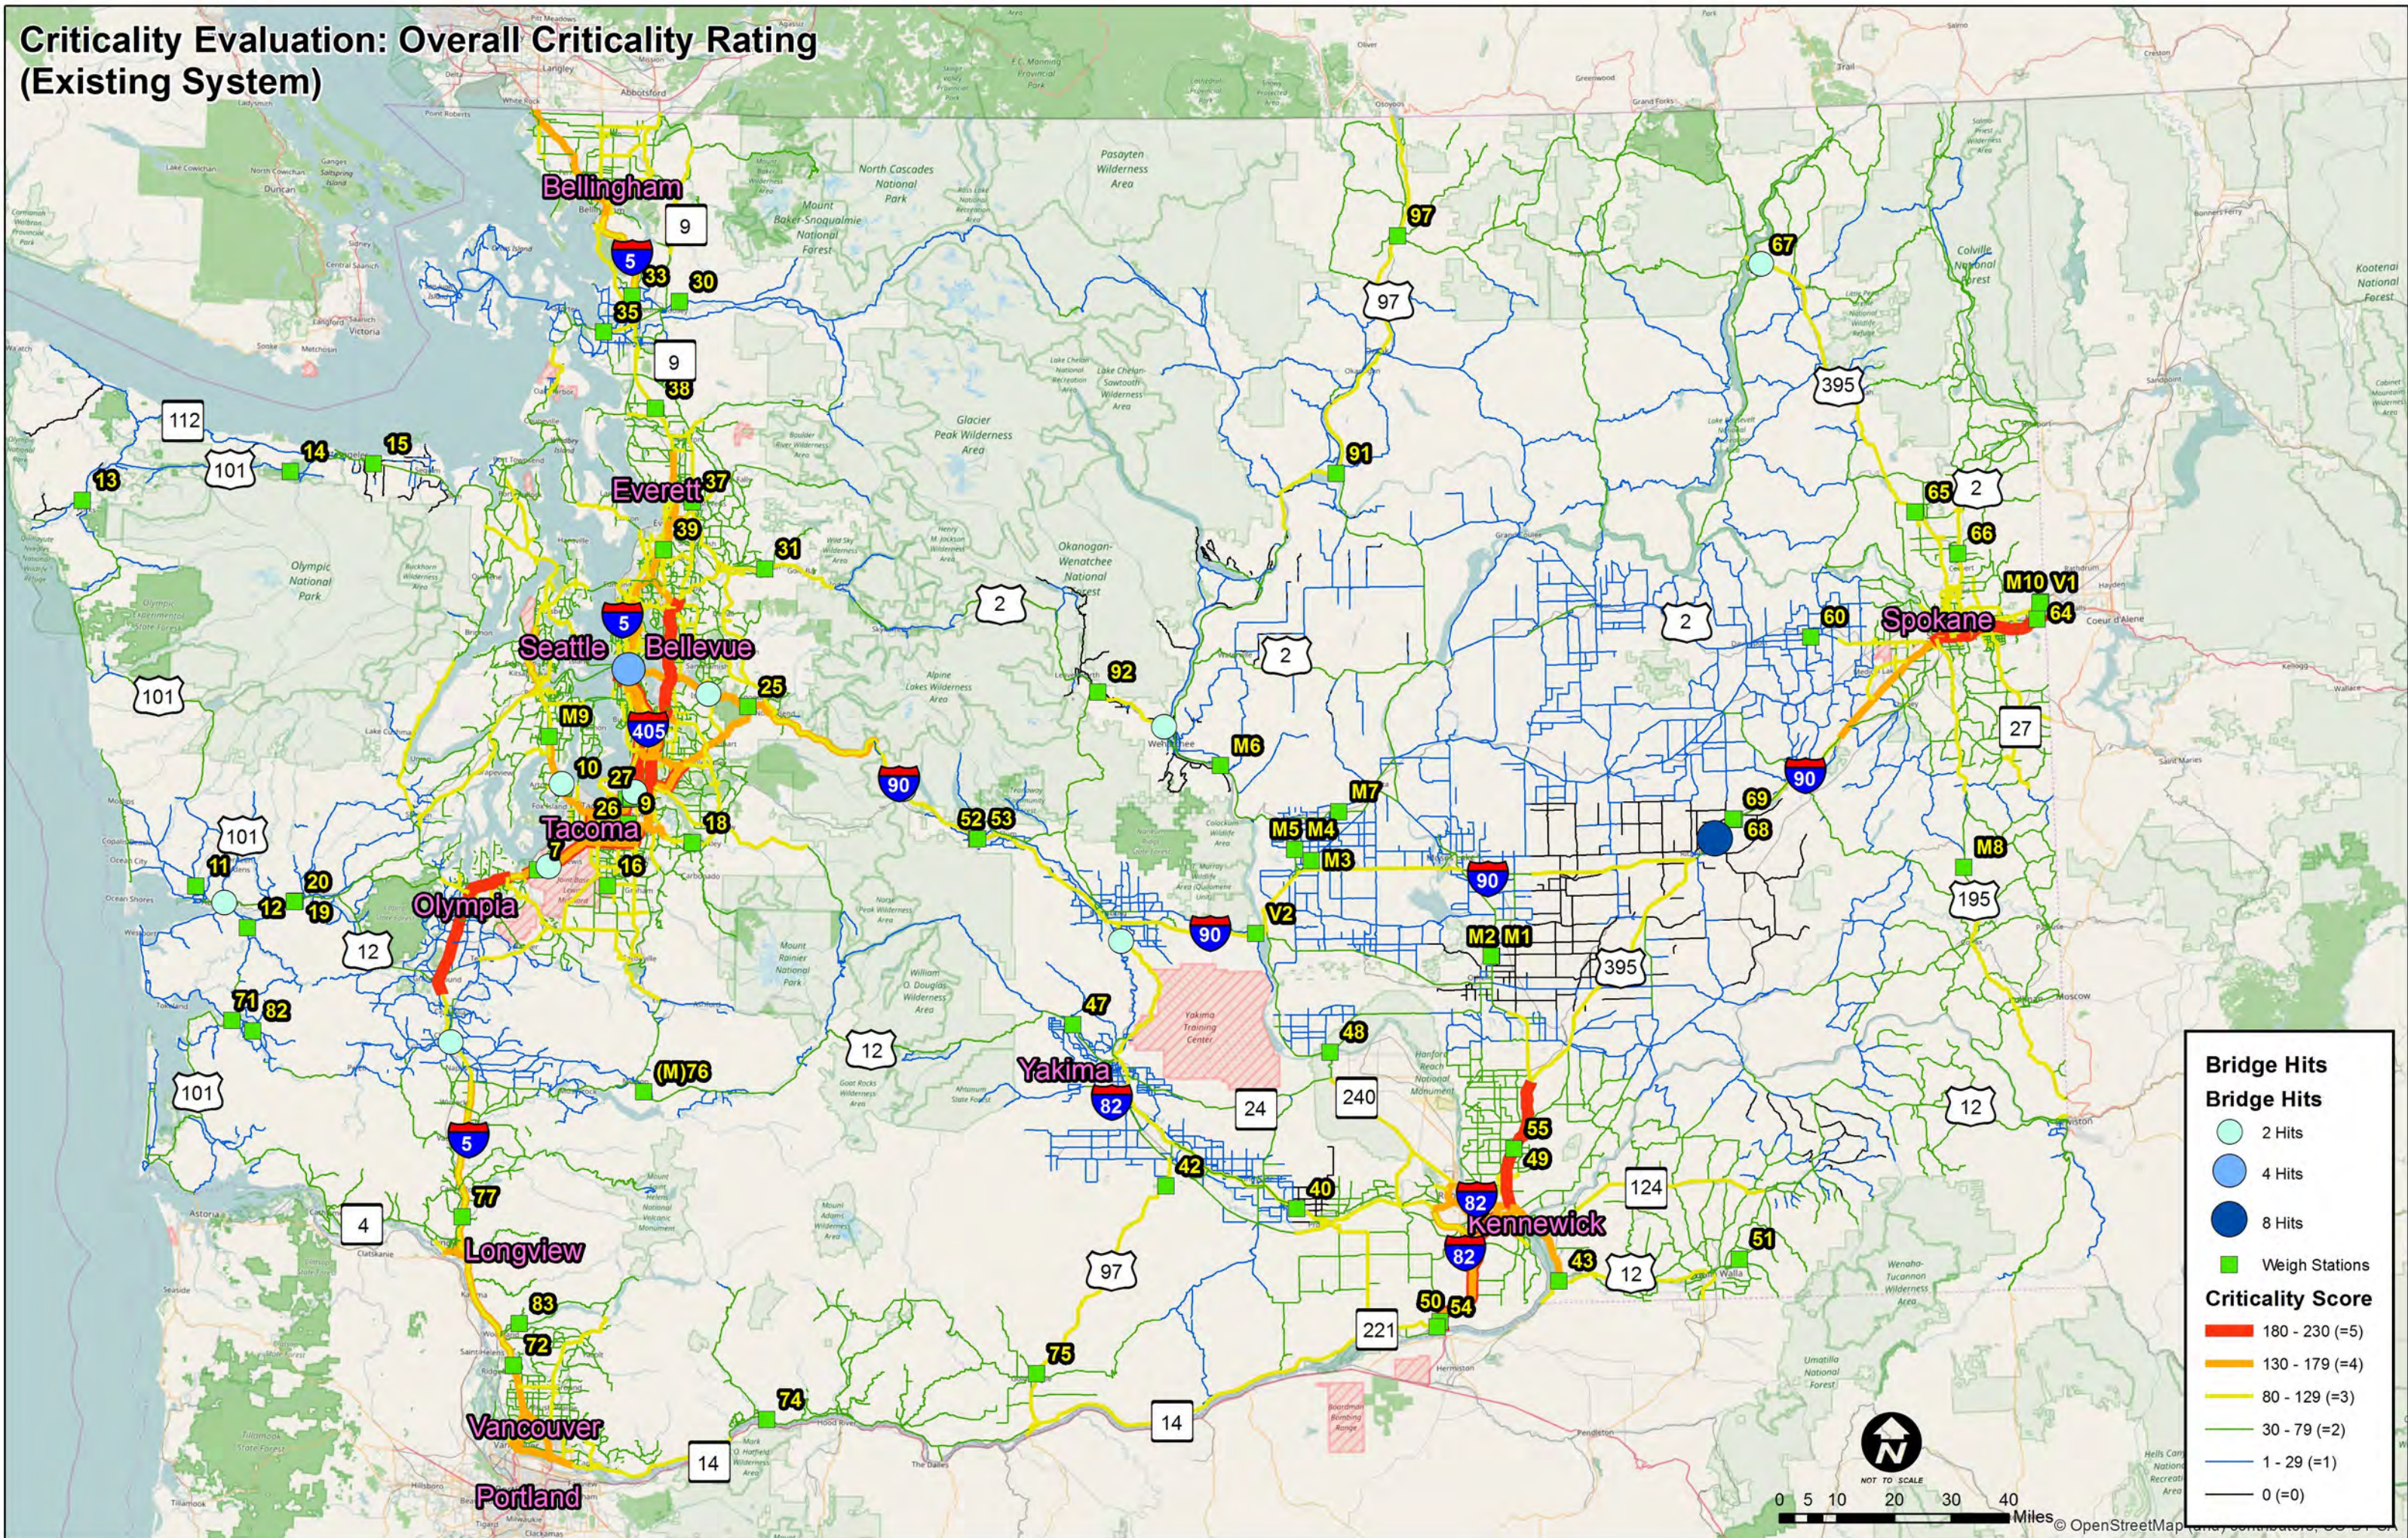

Criticality Evaluation: Overall Criticality Rating (Existing System)

Bridge Hits

- 2 Hits (Light Blue Circle)
- 4 Hits (Medium Blue Circle)
- 8 Hits (Dark Blue Circle)
- Weigh Stations (Green Square)

Criticality Score

- 180 - 230 (=5) (Red Line)
- 130 - 179 (=4) (Orange Line)
- 80 - 129 (=3) (Yellow Line)
- 30 - 79 (=2) (Light Green Line)
- 1 - 29 (=1) (Blue Line)
- 0 (=0) (Black Line)

A - Criticality Evaluation: Overall Criticality Rating (Existing System)