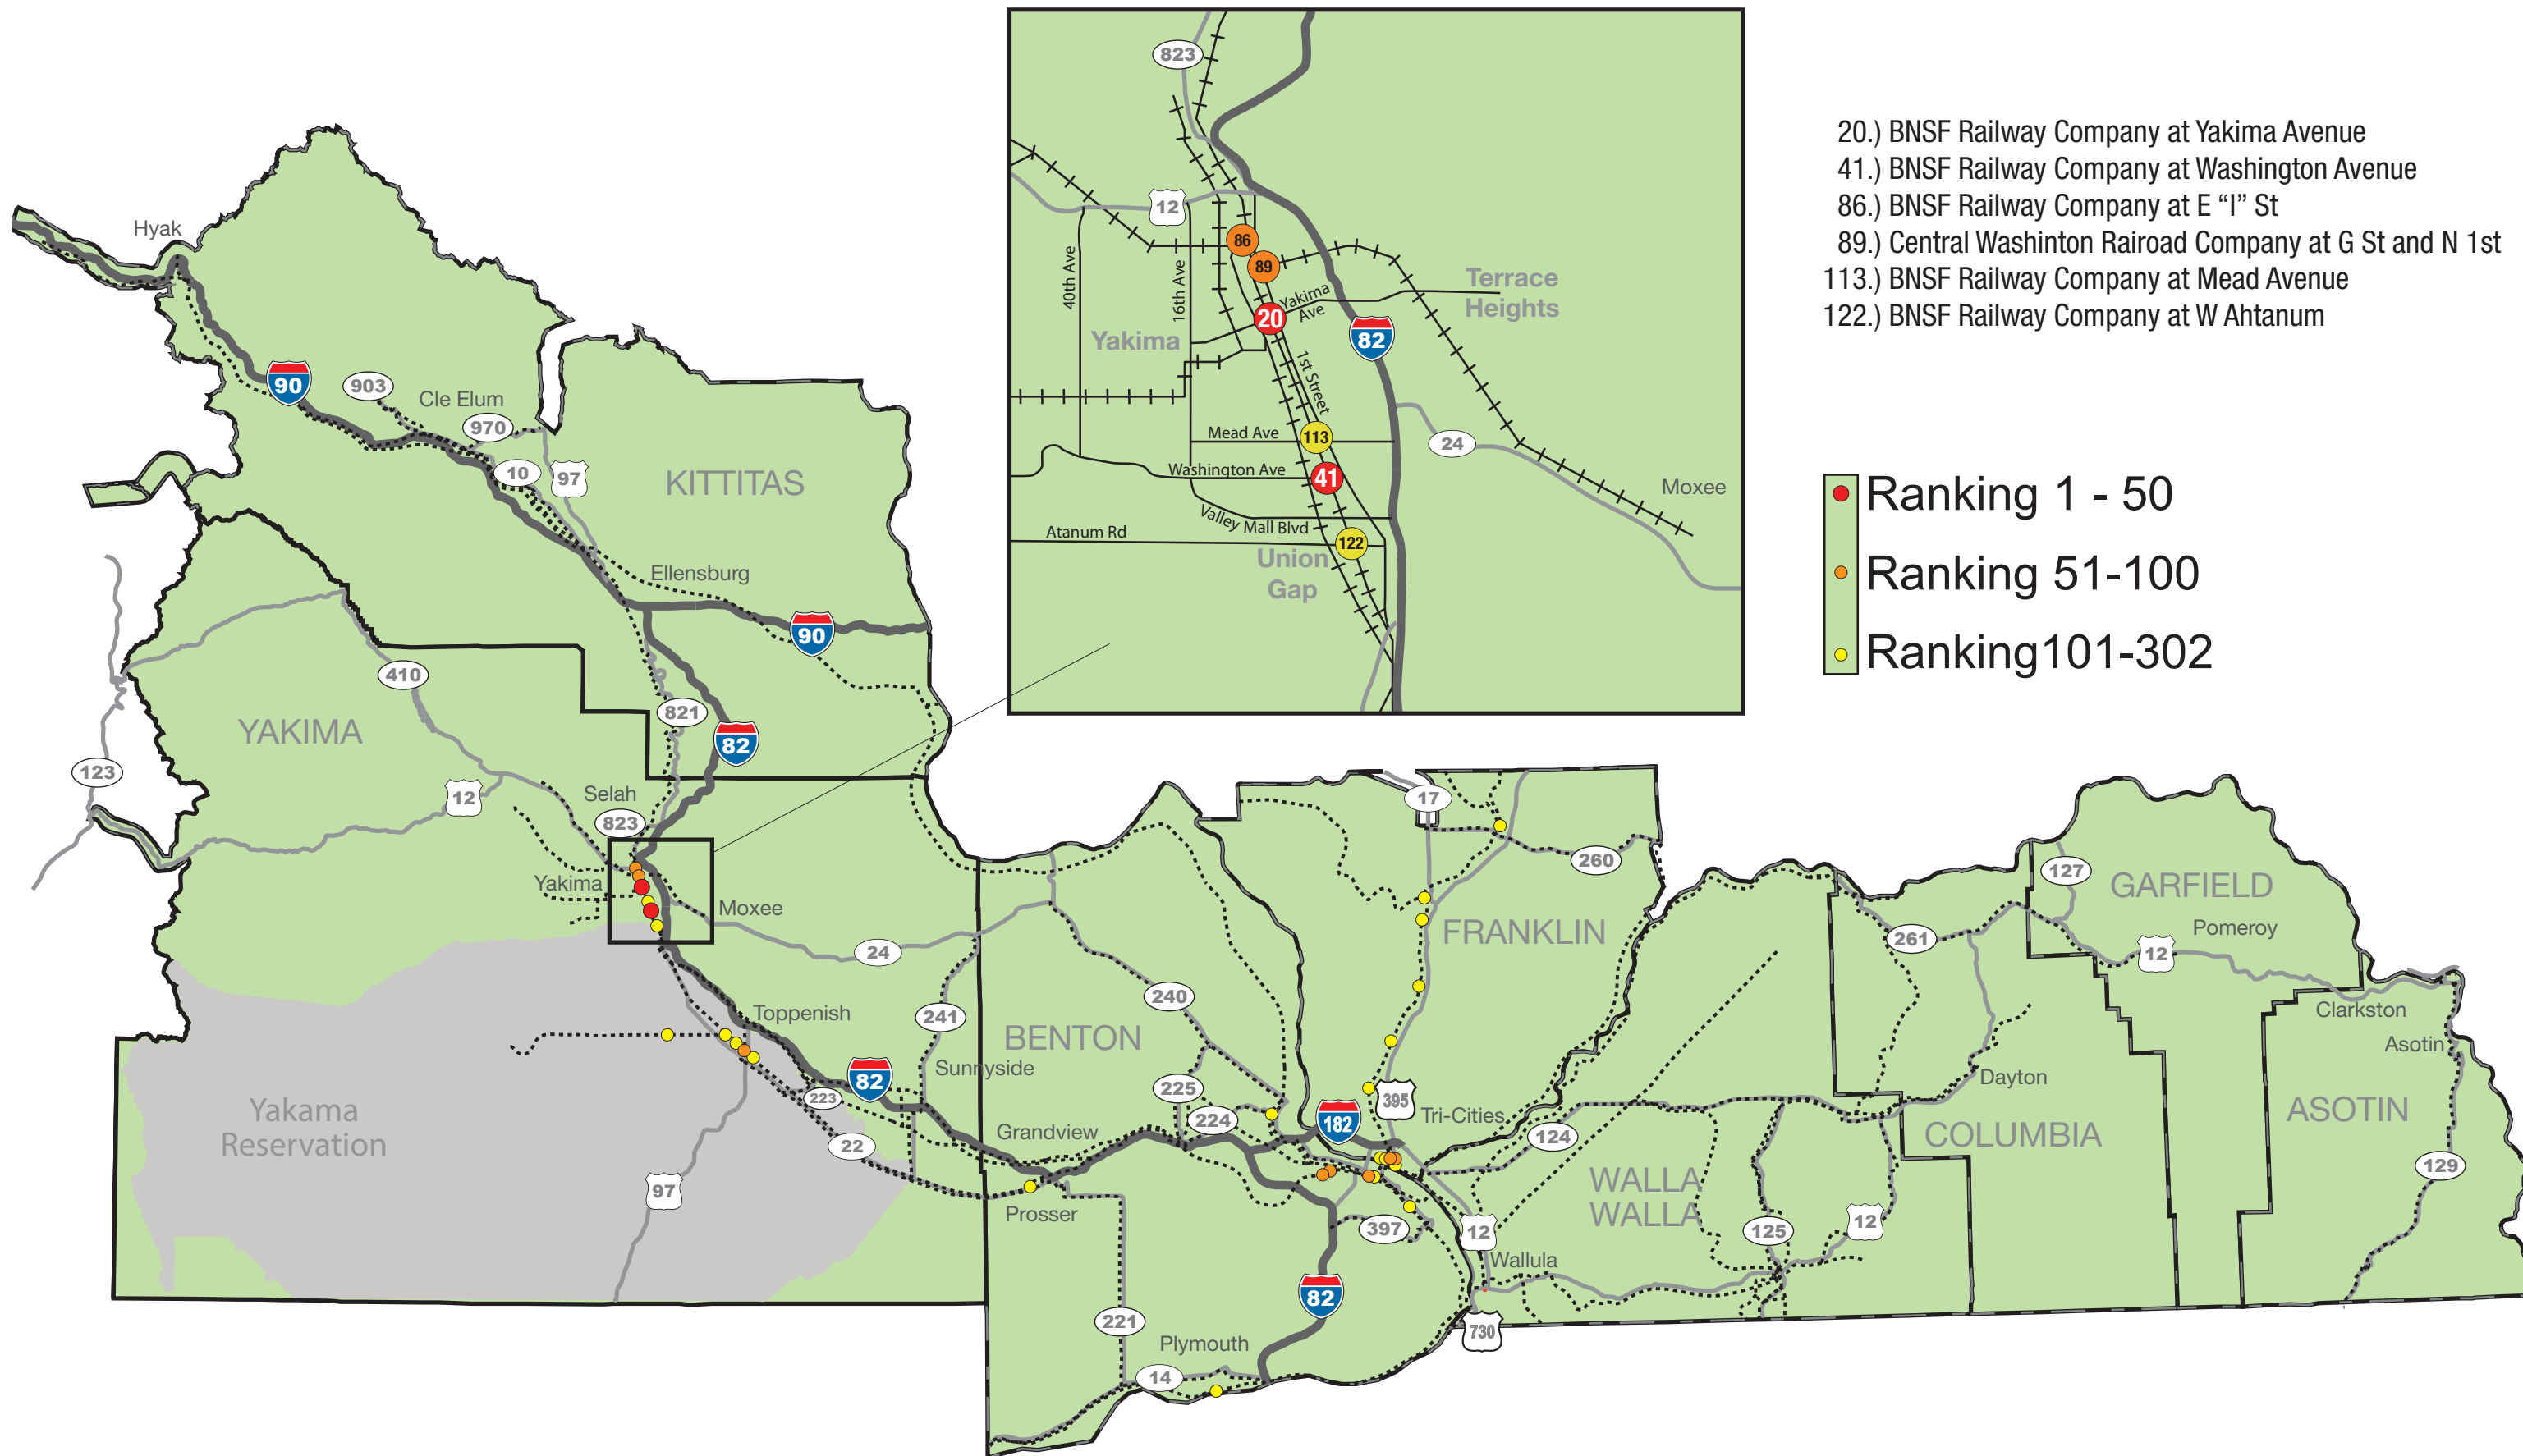

2017 Road-Rail Conflicts

WSDOT South Central Region

- 20.) BNSF Railway Company at Yakima Avenue
- 41.) BNSF Railway Company at Washington Avenue
- 86.) BNSF Railway Company at E "I" St
- 89.) Central Washinton Rairoad Company at G St and N 1st
- 113.) BNSF Railway Company at Mead Avenue
- 122.) BNSF Railway Company at W Ahtanum

- Ranking 1 - 50
- Ranking 51-100
- Ranking 101-302

2017 Road-Rail Conflicts

WSDOT South Central Region

- 20.) BNSF Railway Company at Yakima Avenue
- 41.) BNSF Railway Company at Washington Avenue
- 86.) BNSF Railway Company at E "I" St
- 89.) Central Washinton Rairoad Company at G St and N 1st
- 113.) BNSF Railway Company at Mead Avenue
- 122.) BNSF Railway Company at W Ahtanum

- Ranking 1 - 50
- Ranking 51-100
- Ranking 101-302