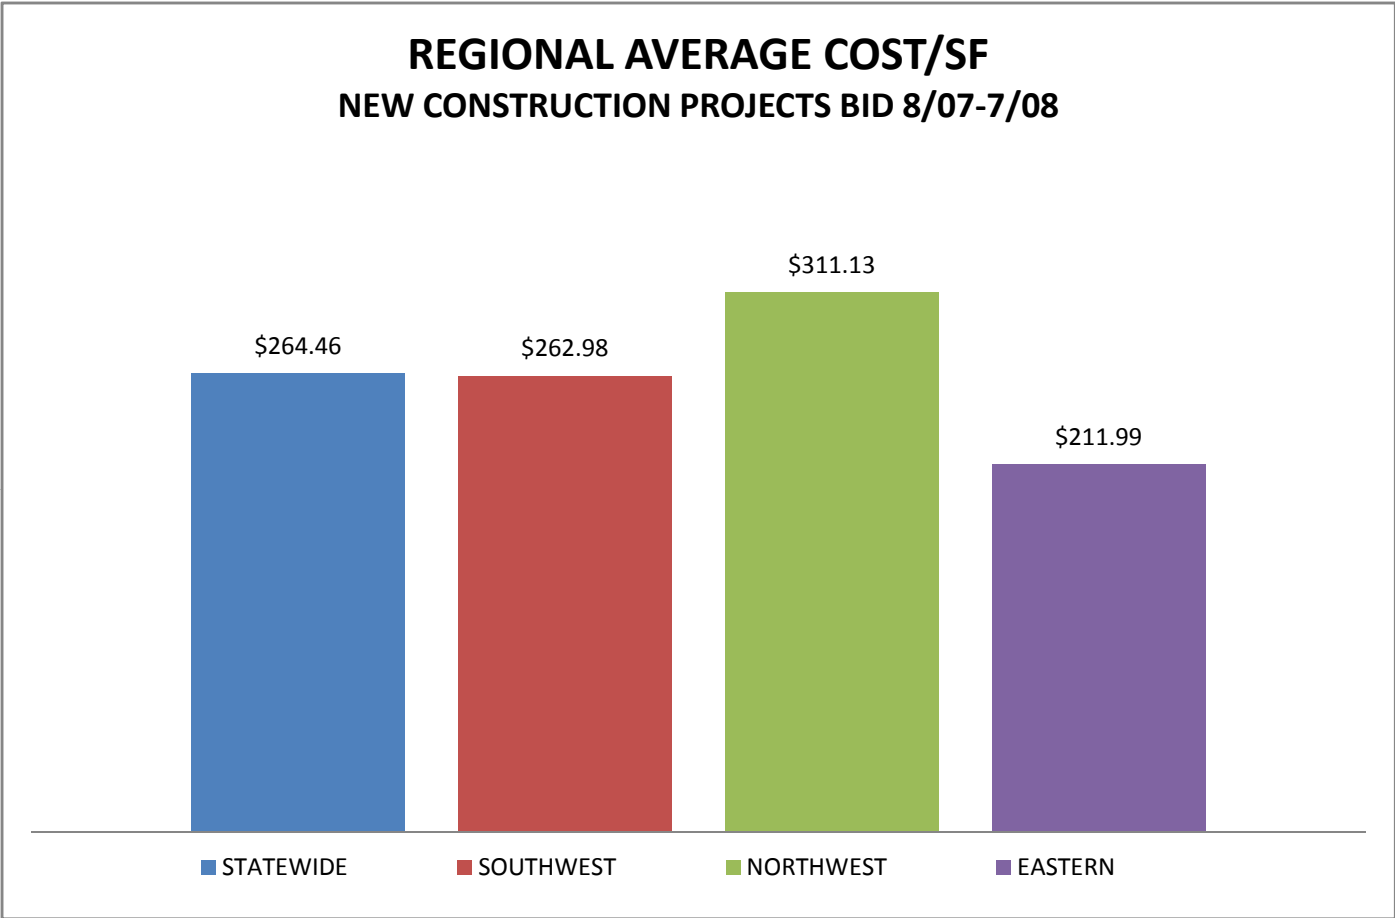

**REGIONAL AVERAGE COST/SF  
NEW CONSTRUCTION PROJECTS BID 8/07-7/08**

REGION

SOUTHWEST - Pierce County and south

NORTHWEST - King County and north

EASTERN - Eastern Washington