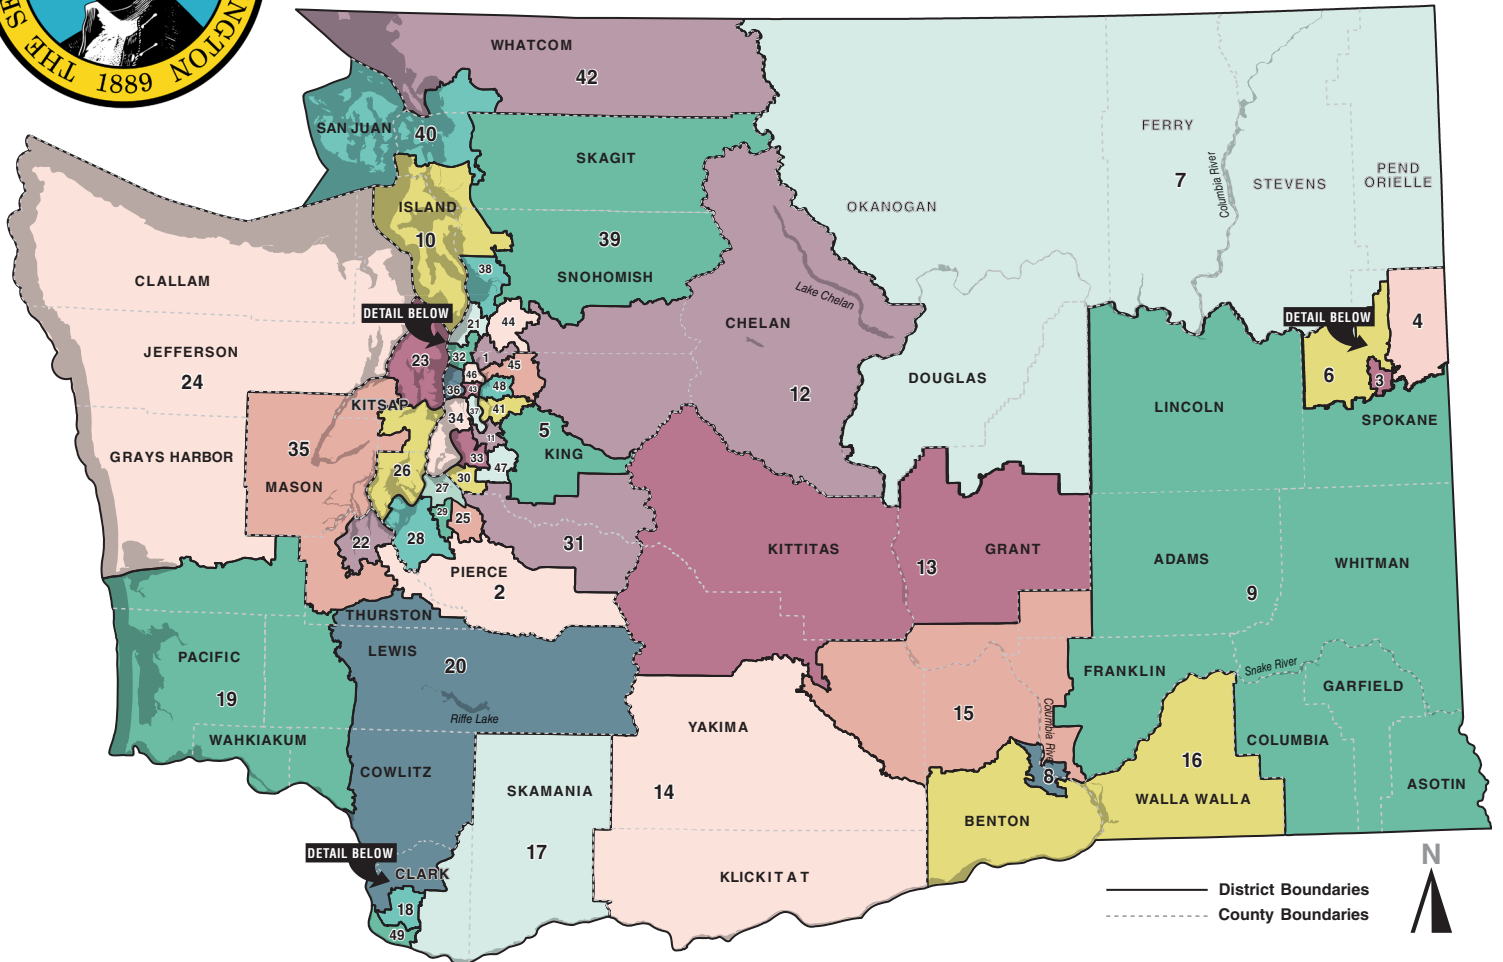

2024 STATEWIDE LEGISLATIVE DISTRICT MAP WITH LEGISLATIVE MEMBERS

If you are a person with a disability and need a special accommodation, please contact the House at (360) 786-7271, or the Senate at (360) 786-7189. TTY 1-800-833-6388. For further legislative information, call the Legislative Hotline at 1-800-562-6000, or check the internet at www.leg.wa.gov.