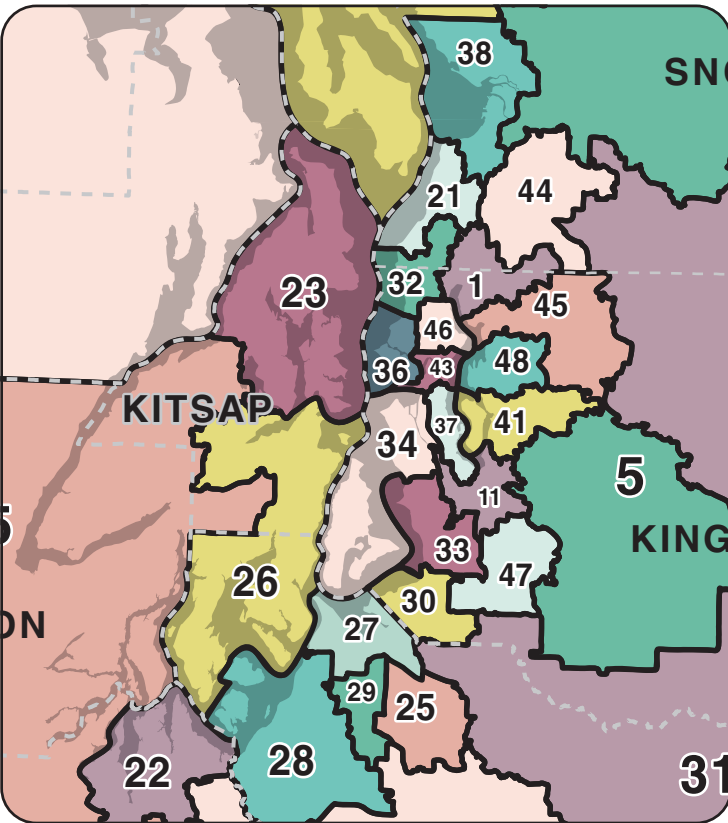

2024 STATEWIDE LEGISLATIVE DISTRICT MAP WITH LEGISLATIVE MEMBERS

If you are a person with a disability and need a special accommodation, please contact the House at (360) 786-7271, or the Senate at (360) 786-7189. TTY 1-800-833-6388. For further legislative information, call the Legislative Hotline at 1-800-562-6000, or check the internet at www.leg.wa.gov.