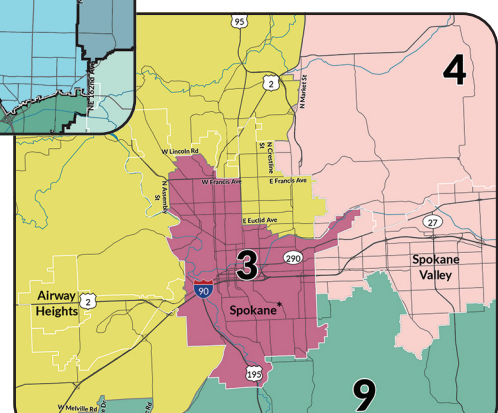

2025 Statewide Legislative District Map with Legislative Members

If you are a person with a disability and need a special accommodation, please contact the House at (360) 786-7271, or the Senate at (360) 786-7588. TTY 1-800-833-6388. For further legislative information, call the Legislative Hotline at 1-800-562-6000, or check the internet at www.leg.wa.gov.