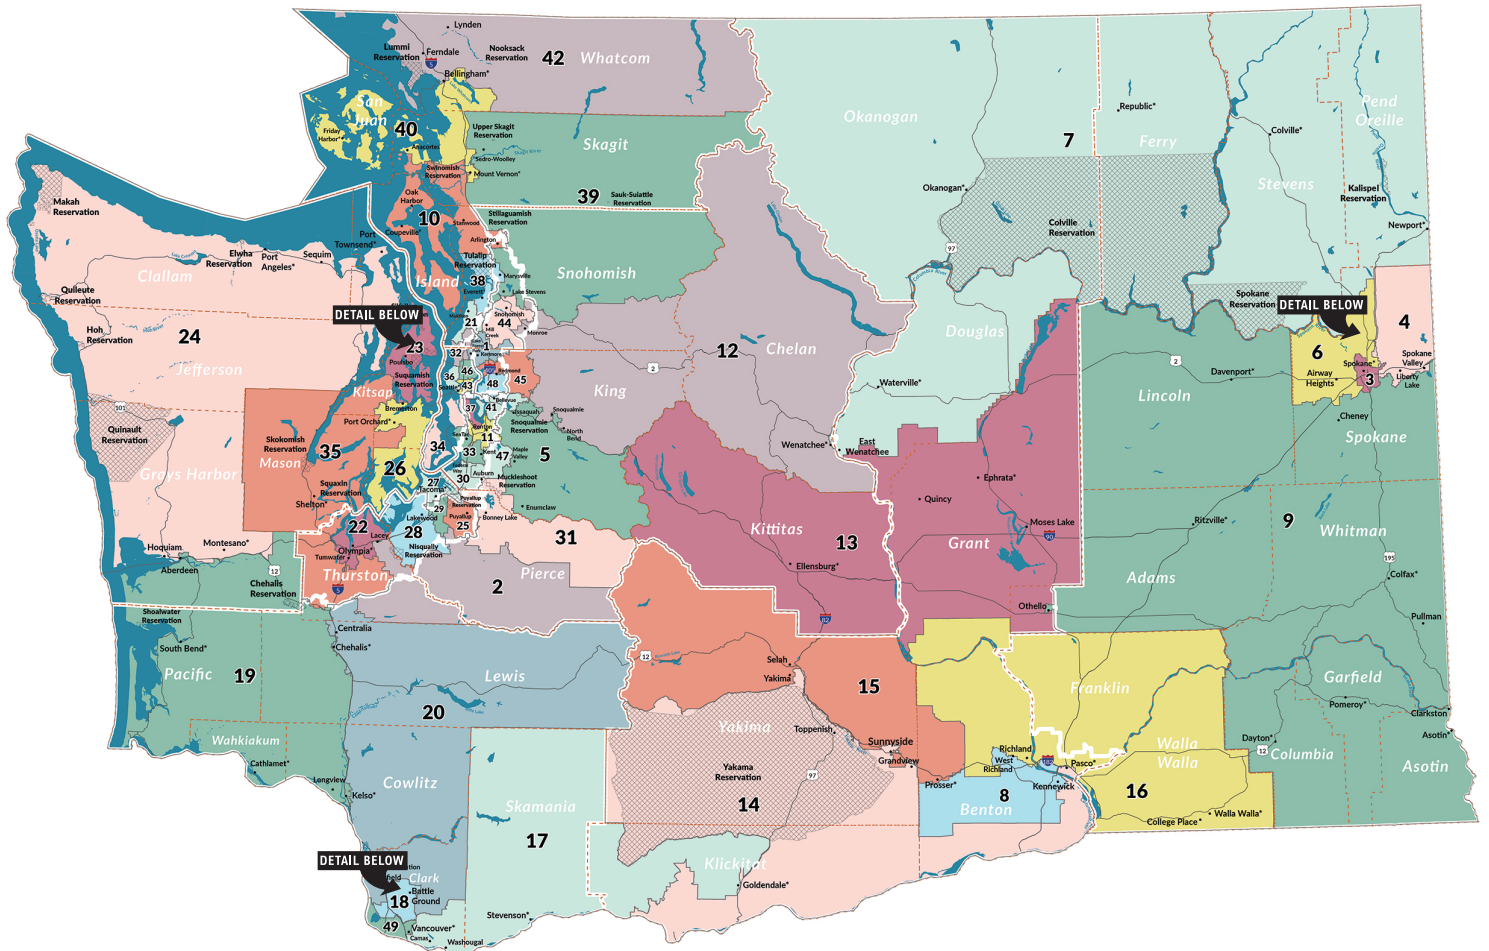

2025 Statewide Legislative District Map with Legislative Members

If you are a person with a disability and need a special accommodation, please contact the House at (360) 786-7271, or the Senate at (360) 786-7588. TTY 1-800-833-6388. For further legislative information, call the Legislative Hotline at 1-800-562-6000, or check the internet at www.leg.wa.gov.