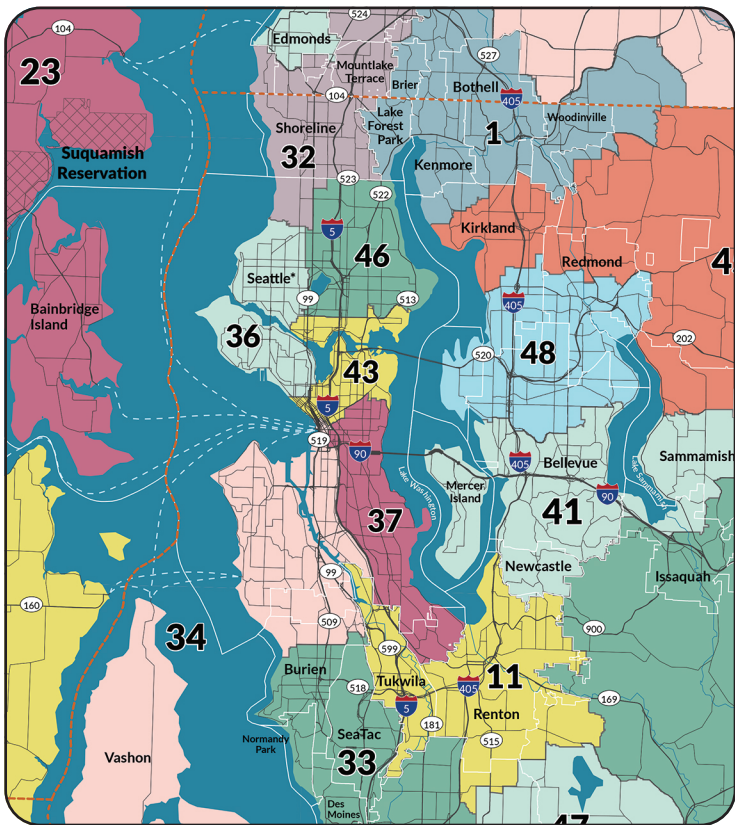

2025 Statewide Legislative District Map with Legislative Members

If you are a person with a disability and need a special accommodation, please contact the House at (360) 786-7271, or the Senate at (360) 786-7588. TTY 1-800-833-6388. For further legislative information, call the Legislative Hotline at 1-800-562-6000, or check the internet at www.leg.wa.gov.