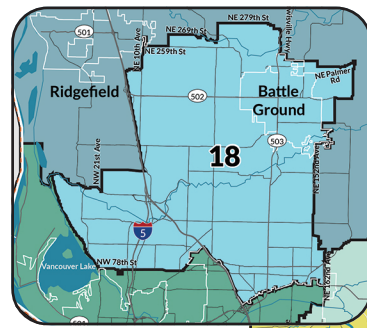

2025 Statewide Legislative District Map with Legislative Members

If you are a person with a disability and need a special accommodation, please contact the House at (360) 786-7271, or the Senate at (360) 786-7588. TTY 1-800-833-6388. For further legislative information, call the Legislative Hotline at 1-800-562-6000, or check the internet at www.leg.wa.gov.