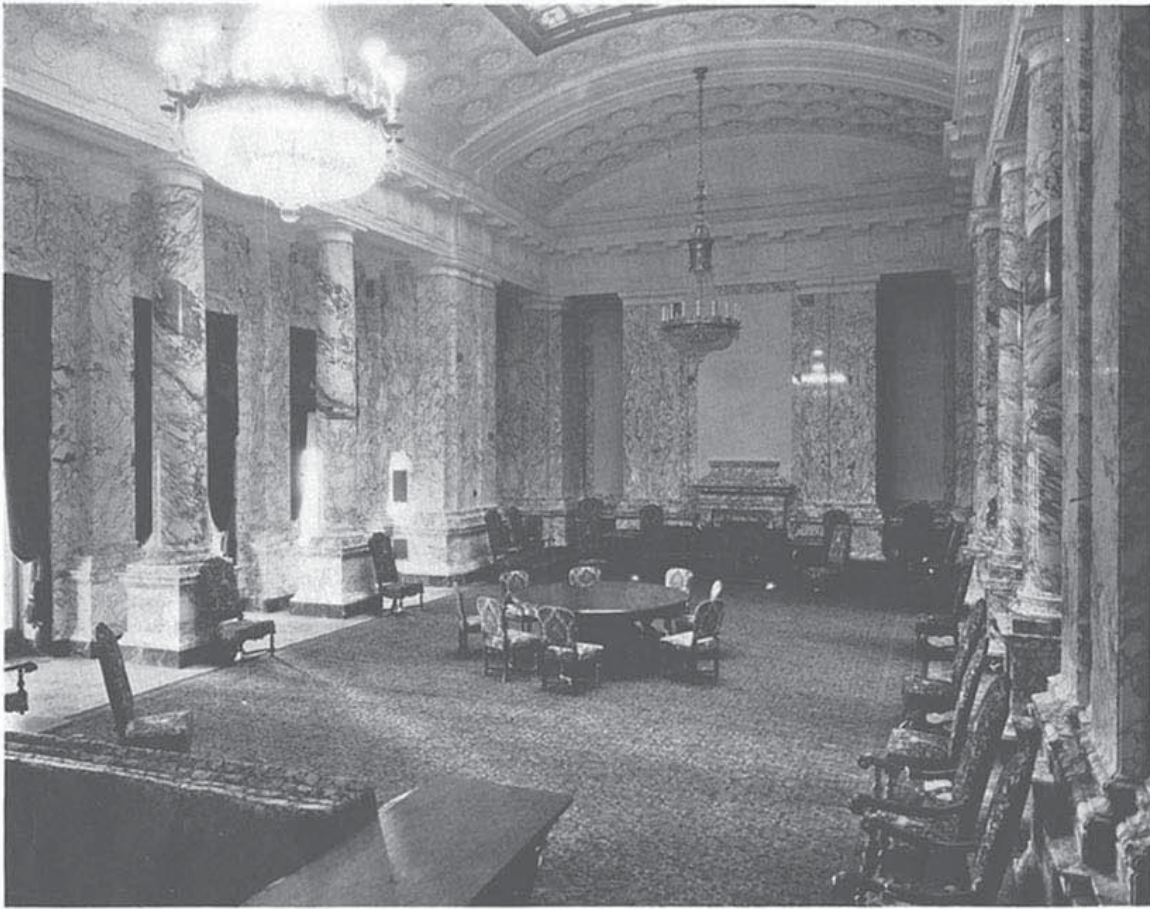

The State Reception Room

Walls of Marble, Ceiling of Ornate Plaster, Huge Electrical Fixtures and Furniture from the Master Craftsmen, complete this exquisite ensemble.

*furniture in
this room from
W. & J. Sloane*

Photo by Chapin Bowen, Tacoma

The Senate Chamber

Dignity and Utility are combined in this remarkable Council Chamber for the members of our Higher Legislative body.

*furniture in
this room from
Irving & Casson-
A. H. Davenport Co.*