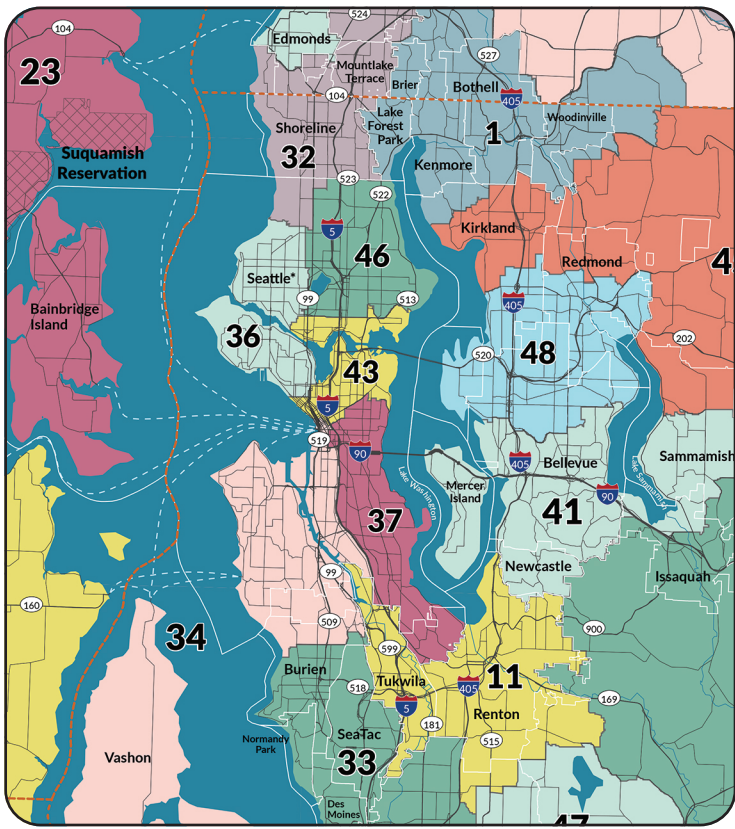

2025 Statewide Legislative District Map with Legislative Members

If you are a person with a disability and need a special accommodation, please contact the House at (360) 786-7271, or the Senate at (360) 786-7588. TTY 1-800-833-6388. For further legislative information, call the Legislative Hotline at 1-800-562-6000, or check the internet at www.leg.wa.gov.