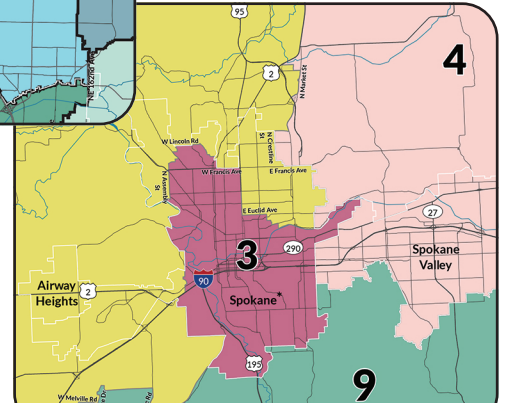

2025 Statewide Legislative District Map with Legislative Members

If you are a person with a disability and need a special accommodation, please contact the House at (360) 786-7271, or the Senate at (360) 786-7588. TTY 1-800-833-6388. For further legislative information, call the Legislative Hotline at 1-800-562-6000, or check the internet at www.leg.wa.gov.