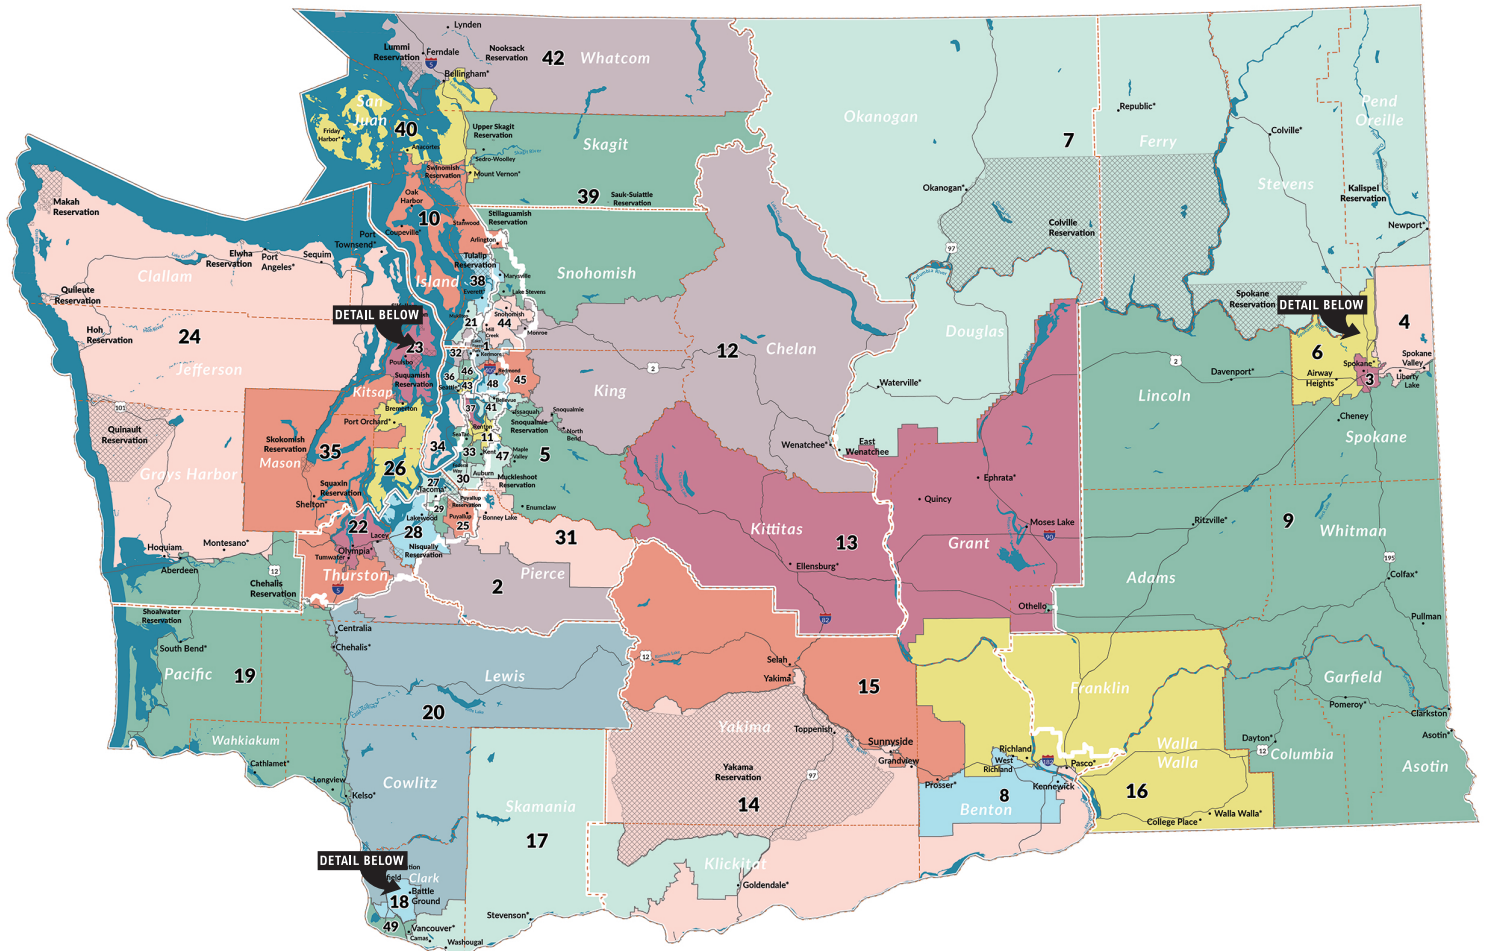

# 2025 Statewide Legislative District Map with Legislative Members

If you are a person with a disability and need a special accommodation, please contact the House at (360) 786-7271, or the Senate at (360) 786-7588. TTY 1-800-833-6388. For further legislative information, call the Legislative Hotline at 1-800-562-6000, or check the internet at [www.leg.wa.gov](http://www.leg.wa.gov).