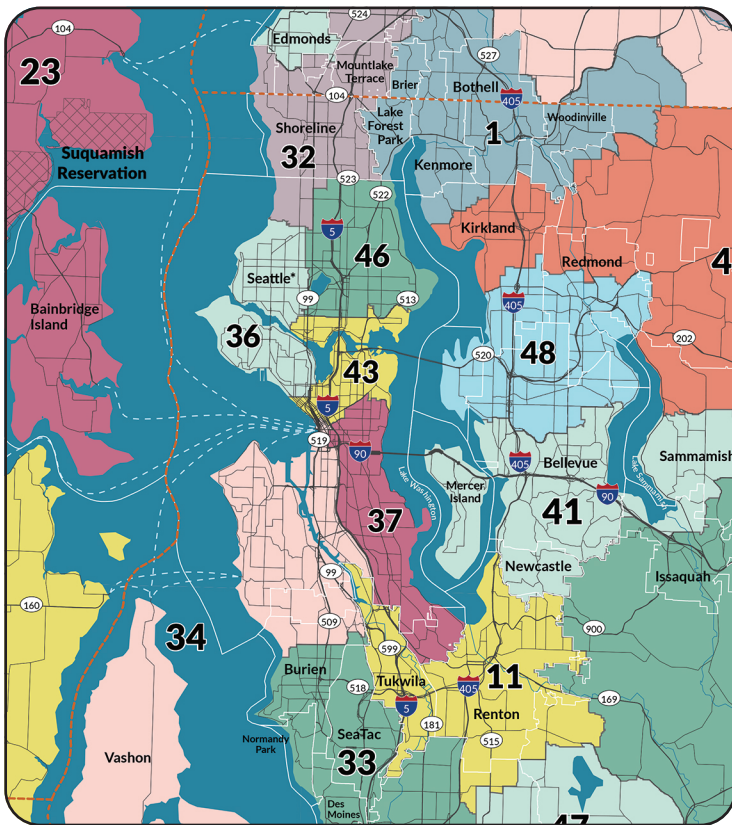

# 2025 Statewide Legislative District Map with Legislative Members

If you are a person with a disability and need a special accommodation, please contact the House at (360) 786-7271, or the Senate at (360) 786-7588. TTY 1-800-833-6388. For further legislative information, call the Legislative Hotline at 1-800-562-6000, or check the internet at [www.leg.wa.gov](http://www.leg.wa.gov).