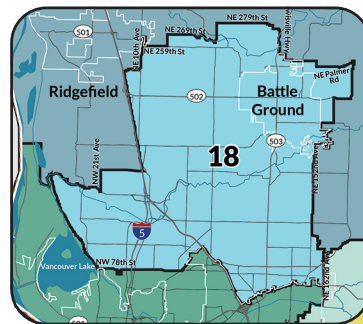

# 2025 Statewide Legislative District Map with Legislative Members

If you are a person with a disability and need a special accommodation, please contact the House at (360) 786-7271, or the Senate at (360) 786-7588. TTY 1-800-833-6388. For further legislative information, call the Legislative Hotline at 1-800-562-6000, or check the internet at [www.leg.wa.gov](http://www.leg.wa.gov).