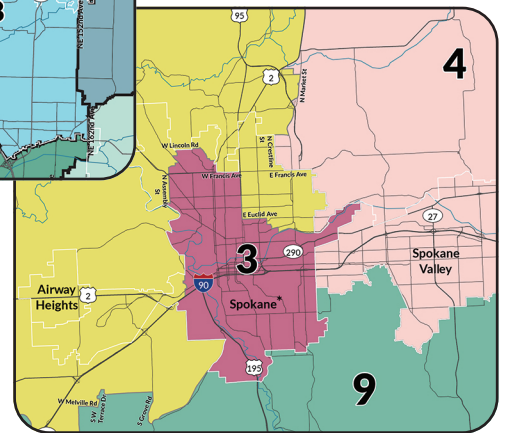

# 2025 Statewide Legislative District Map with Legislative Members

If you are a person with a disability and need a special accommodation, please contact the House at (360) 786-7271, or the Senate at (360) 786-7588. TTY 1-800-833-6388. For further legislative information, call the Legislative Hotline at 1-800-562-6000, or check the internet at [www.leg.wa.gov](http://www.leg.wa.gov).