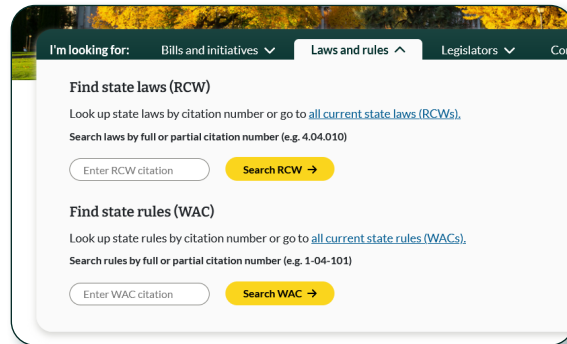

From the middle navigation:

Look up state laws by citation number or go to all current state laws (**RCWs**). This will go to the page that lists all the RCWs by title.

Look up state rules by citation number or go to all current state rules (**WACs**). This will go to the page that lists all the WACs by title.