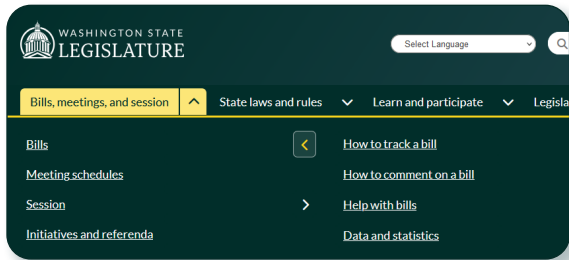

Bills, meetings, and session

From the top navigation, or Menu, the drop-down arrow will provide links to the: **Bills**

- How to track a bill
- How to comment on a bill
- Help with bills
- Data and statistics

Meeting schedules (this link will go to Committee Schedules, Agendas, and Documents)

Session

- How to testify at a committee meeting
- Session documents

Initiatives and referenda (this link will go to list of Initiatives by biennium)