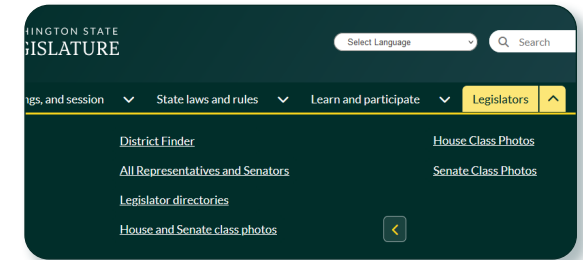

Legislators

From the top navigation, or Menu, the drop-down arrow will provide links to the: **District Finder** (links to District Finder)

All Representatives and Senators (links to roster page, also with search options)

Legislator directories (links to current and previous telephone and pictorial directories)

House and Senate class photos (links to current and previous class photos)

More ways to engage with legislators

Roster of members

All Representatives and Senators

House and Senate class photos

Click on the Legislators page gives similar options, including **Roster of members**.

Member Rosters & Information for 2023-2024

Roster
Members (Member, Party, District, Position, Room, Phone, E-mail, LA, LA E-mail)
Committee Members by Member (Member, Committees)
Committee Members by Committee (Committee, Chairs, Members)
Members by District and Counties (District, Member, Position, Counties, Chamber)
Leadership