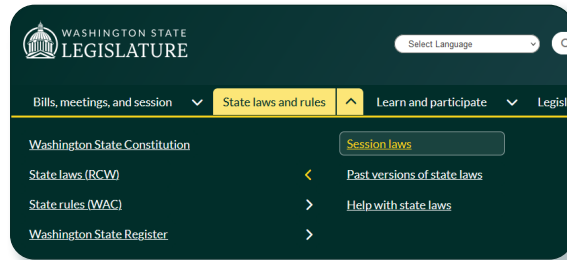

State laws and rules

From the top navigation, or Menu, the drop-down arrow will provide links to the: **Washington State Constitution**

State laws (RCW)

- Session laws
- Past versions of state laws
- Help with state laws

State laws (WACs)

- Past versions of state laws

Washington State Register

- Rule-making help
- Rule-making activity